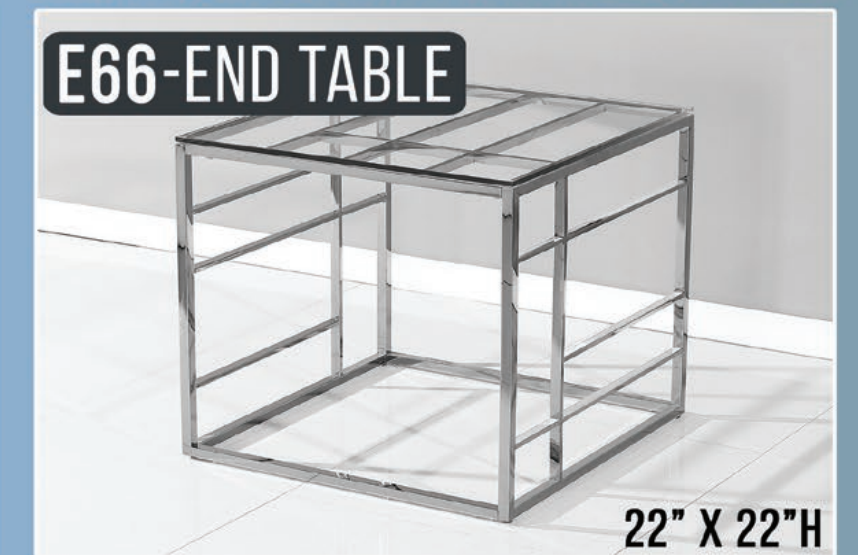

E66-END TABLE

22" X 22"H

CLEAR GLASS WITH STAINLESS STEEL