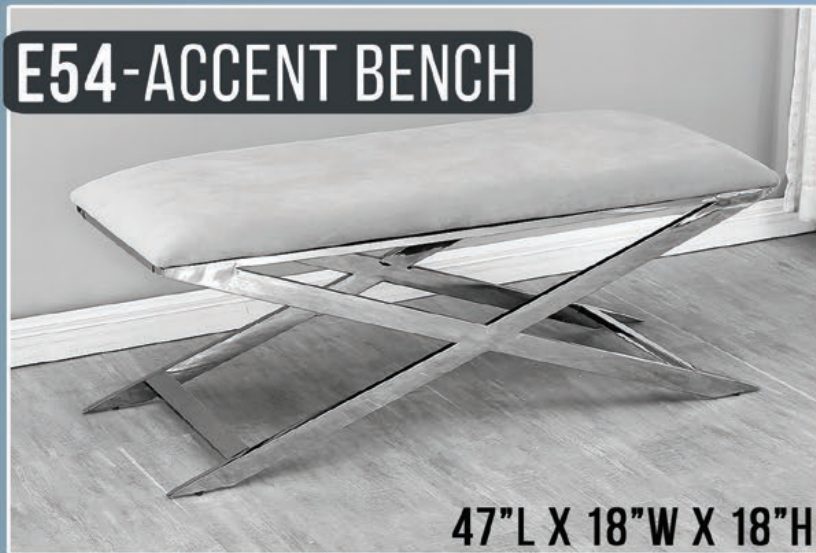

BEIGE WITH GREY FLORAL

E54-ACCENT BENCH

47"L X 18"W X 18"H

E55-ACCENT BENCH