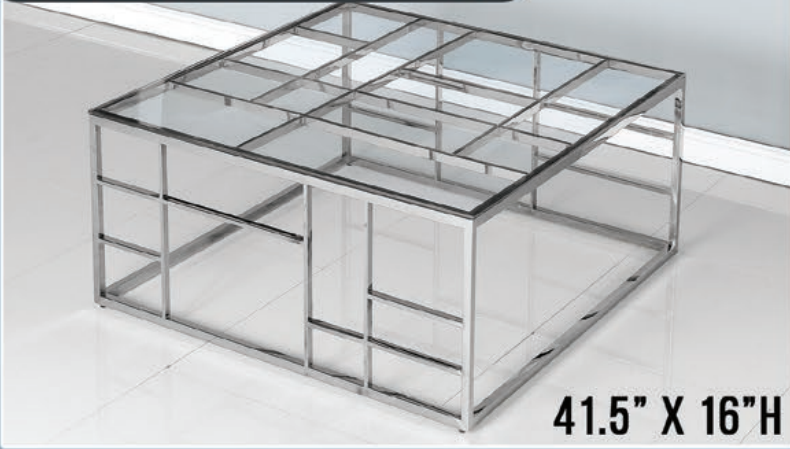

E68-CONSOLE TABLE

47.5"L X 16"W X 30.5"H

CLEAR GLASS WITH STAINLESS STEEL

E69-CONSOLE TABLE

47.5"L X 16"W X 30.5"H

CLEAR GLASS WITH GOLD PLATED

E70-COFFEE TABLE

41.5" X 16"H