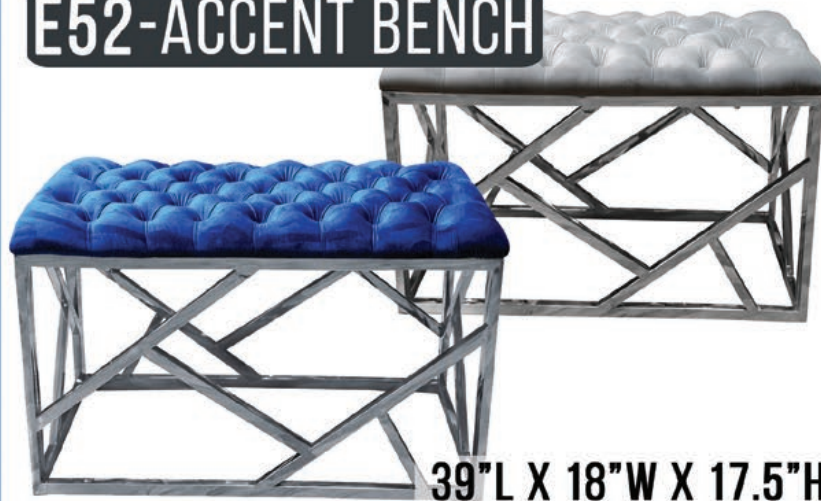

24.5"W X 27"D X 33"H

BEIGE WITH GREY FLORAL

E52-ACCENT BENCH

39"L X 18"W X 17.5"H

BLUE OR GREY VELVET W/ STAINLESS STEEL

E53-ACCENT BENCH

39"L X 18"W X 17.5"H

BLUE OR GREY VELVET WITH GOLD PLATED