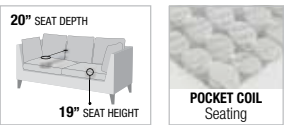

Platinum II

RED PU

A. 52745
SOFA & LOVESEAT
SOFA, 72"L x 32"D x 33"H
LOVESEAT, 59"L x 32"D x 33"H

PRODUCT FEATURES:

- WOODEN INNER FRAME
- BUTTONLESS TUFTED SEAT & BACKREST
- LOOSE BACK & SEAT CUSHION
- BLACK WOOD-LIKE TAPERED LEG

A

PRODUCT FEATURES:

- WOODEN INNER FRAME
- BUTTONLESS TUFTED SEAT & BACKREST
- LOOSE BACK & SEAT CUSHION
- BLACK WOOD-LIKE TAPERED LEG

A

Platinum II

GRAY LINEN

B. 52735
SOFA & LOVESEAT
SOFA, 72"L x 32"D x 33"H
LOVESEAT, 59"L x 32"D x 33"H

B

B

Platinum II

CHOCOLATE LINEN

B. 52730
SOFA & LOVESEAT
SOFA, 72"L x 32"D x 33"H
LOVESEAT, 59"L x 32"D x 33"H