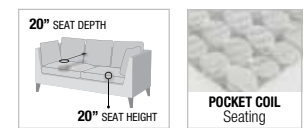

Cleavon II

RED LINEN

B. 53740
REVERSIBLE SECTIONAL SOFA w/2 PILLOWS
SOFA, 84"L x 31"D x 35"H
CHAISE, 56"D