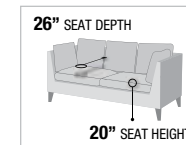

VELVET
SECTIONAL
SOFA

new

Ninagold

PINK OR GRAY VELVET

Modern and sophisticated, this Ninagold sectional sofa is perfect for any contemporary home. The pocket coil seating ensures that you are sitting in optimum comfort. Exquisite details such as nail-head trim, button tufting, and rolled armrests create a glamorous living space. The acrylic legs add more beauty to this piece. From cozy movie night gatherings to game nights, this sectional sofa will have you and your guests seated in style. This stunning sofa includes seven accent pillows and is available in 2 colors.

PINK VELVET

A. 57360 SECTIONAL SOFA w/7 PILLOWS

RIGHT FACING CHAIR, 55"L x 37"D x 32"H

ARMLESS CHAIR, 47"L x 37"D x 32"H

LEFT FACING CHAISE, 37"L x 54"D x 32"H

GRAY VELVET

B. 57355 SECTIONAL SOFA w/7 PILLOWS

RIGHT FACING CHAIR, 55"L x 37"D x 32"H

ARMLESS CHAIR, 47"L x 37"D x 32"H

LEFT FACING CHAISE, 37"L x 54"D x 32"H

C. 84900 COFFEE TABLE, 37"L x 37"W x 19"H

D. 84902 END TABLE, 20"L x 20"W x 23"H

PRODUCT FEATURES:

- ACCETN PILLOWS INCLUDES
- ACRYLIC LEG
- TIGHT SEAT & BACK CUSHION
- BUTTON TUFTED
- NAILHEAD TRIM ACCENT
- ROLLED ARMREST

new

PINK

GRAY

D