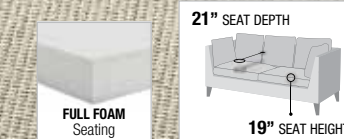

TOP GRAIN LEATHER