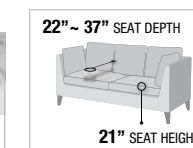

Reyes

BEIGE NUBUCK

The Reyes sectional with sleeper is a fantastic example of contemporary design. Not only does this stylish set feature adjustable headrests, but it also transforms into a pull-out sleeper for overnight guests. The storage chaise offers plenty of space under the seat for throw blankets and pillows, and the safety hinge and pull loop makes the lifting and closing the storage space easy and convenient. Upholstered in smooth beige nubuck and supported by metal tapered legs, Reyes also features tight back and seat cushions which keeps your living area looking neat and fresh.