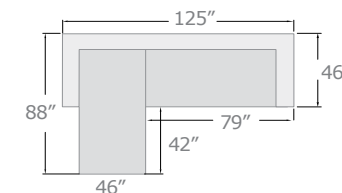

ADJUSTABLE
BACKREST
COMFORT & SUPPORT

PRODUCT FEATURES:

- WOODEN INNER FRAME
- TIGHT SEAT & BACK CUSHION
- BUTTON TUFTED BACK & SEAT CUSHION
- METAL CHROME LEGS
- MADE IN ITALY

A

Turano
PEARL WHITE LEATHER

Delight your living room with the Turano sectional sofa. It is upholstered using the highest leather in a pearl white finish. The simple but elegant contemporary look will combo well with any existing furniture. Featuring button tufted backrests and seats for a classic element to the modern design. The adjustable backrests provide added comfort and support. The metal chrome legs make this piece pop and supply a sturdy foundation.

new

A. LV00215 SECTIONAL SOFA

RIGHT FACING LOVESEAT, 79"L x 46"D x 37"H
LEFT FACING CHAISE, 88"L x 46"D x 37"H