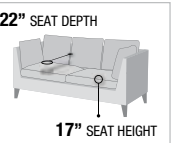

MODULAR SECTIONAL
ADJUSTABLE HEADREST

PRODUCT FEATURES:
ADJUSTABLE HEADREST
ADJUSTABLE PULL SEAT
TIGHT BACK & SEAT CUSHION
SQUARE BLOCK ARMREST
PILLOWS NOT INCLUDED

Alwin

DARK GRAY FABRIC

With our Alwin modular sectional you can create your own combination, add or adapt to get exactly what you want. Features adjustable headrest, oversized square block armrest and three seater sofa with pull seat. This will definitely be a great looking addition to your contemporary styled home. This elegant mixture of dark gray fabric filled with foam comes together to create a comfortable and beautiful sectional for your home.

- A. **53720** MODULAR LEFT FACING SOFA, 72"L x 41"D x 31"~38"H
- B. **53721** MODULAR WEDGE, 47"L x 47"D x 31"H
- C. **53722** MODULAR ARMLESS CHAIR, 32"L x 41"D x 31"~38"H
- D. **53723** MODULAR RIGHT FACING CHAISE, 69"L x 41"D x 31"~38"H

new