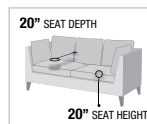

VELVET
SOFA SET

PRODUCT FEATURES:

- ACCENT PILLOWS INCLUDED
- WOODEN INNER FRAME
- BUTTON TUFTED BACKREST & ARMS
- TIGHT BACK & LOOSE SEAT CUSHION
- SHELTER ARMREST
- WOODEN TURNED BUN LEG

Cyndi

TAN VELVET

Modern fabric shades accented with tufted cushions, the eye-catching Cyndi collection will vitalize any living space. The soft armrest shelter adds traditional style while quality fabric and pocket coil supporting system deliver long-lasting durability. In addition, tight back and loose seat cushion create ultimate comfort for relaxation. Pair the sofa and loveseat with the chair to create a lovely set for your room.

- A. 52055 SOFA w/2 PILLOWS, 78"L x 34"D x 30"H
- B. 52056 LOVESEAT w/2 PILLOWS, 58"L x 34"D x 30"H
- C. 52057 CHAIR w/PILLOW, 36"L x 34"D x 30"H

PRODUCT FEATURES:

- WOODEN INNER FRAME
- BUTTONLESS TUFTED BACKREST
- WOOD-LIKE LEG
- LOOSE BACK & SEAT CUSHION
- ACCENT PILLOWS INCLUDED

Cleavon II

RED LINEN

- A. 53560 SOFA w/2 PILLOWS, 84"L x 31"D x 35"H
- B. 53561 LOVESEAT w/2 PILLOWS, 59"L x 31"D x 35"H
- C. 53562 CHAIR, 34"L x 31"D x 35"H
- D. 80300 COFFEE TABLE, 40"Dia x 18"H
- E. 80302 END TABLE, 20"Dia x 23"H

Cleavon II

GRAY LINEN

- F. 53790 SOFA w/2 PILLOWS, 70"L x 31"D x 35"H
- G. 53791 LOVESEAT w/2 PILLOWS, 50"L x 31"D x 35"H
- H. 53792 CHAIR, 30"L x 31"D x 35"H