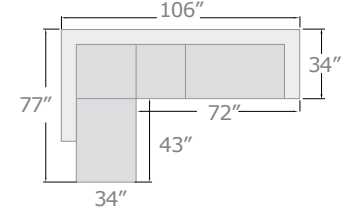

Connor

BLACK PU

- **52650**
  B. SECTIONAL SOFA
  RIGHT FACING SOFA
  72"L x 34"D x 29"~32"H
  LEFT FACING CHAISE & WEDGE
  77"L x 34"D x 29"~32"H