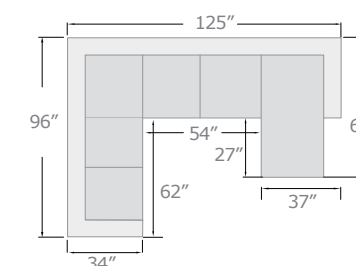

A. 55545 SECTIONAL SOFA w/SLEEPER & STORAGE

- RIGHT FACING CHAISE, 37" L x 61" D x 37" H
- ARMLESS LOVESEAT, 54" L x 34" D x 37" H
- LEFT FACING LOVESEAT, 62" L x 34" D x 37" H
- WEDGE, 34" L x 34" D x 37" H