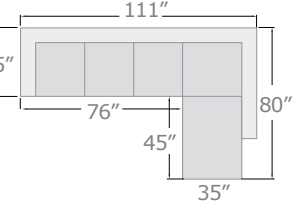

PRODUCT FEATURES:

- WOODEN INNER FRAME
- KD BACK
- BUTTONLESS TUFTED BACKREST
- TIGHT BACK & SEAT CUSHION
- WOODEN TAPERED LEG

A

Essick

LIGHT GRAY LINEN

This simple and elegant sectional sofa will be a beautiful addition to your living room with buttonless tufted back cushions and wooden tapered legs. The KD design is easy for assembling. This sofa will give your living room the perfect contemporary look.

A. **52765** SECTIONAL SOFA

LEFT FACING SOFA, 74"L x 34"D x 33"H

RIGHT FACING LOVESEAT & WEDGE, 86"L x 34"D x 33"H

PRODUCT FEATURES:

- BUTTONLESS TUFTED BACKREST
- TIGHT BACK & SEAT CUSHION
- WOODEN TAPERED LEG

new

Essick II

GRAY PU

53045

A. SECTIONAL SOFA

LEFT FACING SOFA

76"L x 35"D x 33"H

RIGHT FACING CHAISE

80"L x 35"D x 33"H

A

B

Essick II

BLACK PU

53040

A. SECTIONAL SOFA

LEFT FACING SOFA

76"L x 35"D x 33"H

RIGHT FACING CHAISE

80"L x 35"D x 33"H

new