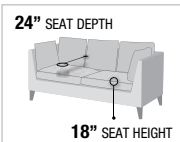

A

B

FULL FOAM Seating

24" SEAT DEPTH

18" SEAT HEIGHT

BLUE

BEIGE

new