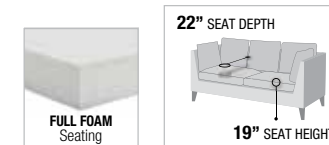

PRODUCT FEATURES:
WOODEN INNER FRAME
LOOSE BACK & SEAT CUSHION
METAL SPINDLE LEG
ACCENT PILLOWS INCLUDED
EXCLUSIVE DESIGN

SOLID
WOOD FRAME

Pelton

FABRIC & WALNUT FINISH

Our Acme exclusive Pelton sofa set will be the star of your living area. With deep, comfortable seats wrapped in a high shelter backrest in a beautiful walnut finish, this set also features metal legs that lend a lightness to each generously-sized piece. On-trend loft style is yours with Pelton!

- A. **54890** SOFA w/2 PILLOWS, 91"L x 38"D x 30"H
- B. **54891** LOVESEAT w/2 PILLOWS, 71"L x 38"D x 30"H
- C. **54892** CHAIR w/PILLOW, 45"L x 38"D x 30"H

PRODUCT FEATURES:
EXCLUSIVE DESIGN
WOODEN INNER FRAME
LOOSE BACK & SEAT CUSHION
ACCENT PILLOWS INCLUDED
REVERSIBLE SEAT CUSHION

- A. **54850** SOFA w/4 PILLOWS, 92"L x 38"D x 34"H
- B. **54851** LOVESEAT w/2 PILLOWS, 72"L x 38"D x 34"H
- C. **54852** CHAIR w/PILLOW, 40"L x 38"D x 34"H
- D. **59725** ACCENT CHAIR, 32"L x 32"D x 31"H
- E. **84850** COFFEE TABLE, 52"L x 28"W x 18"H
- F. **84852** END TABLE, 24"L x 28"W x 24"H
- G. **84853** SOFA TABLE, 52"L x 18"W x 28"H

Niamey

FABRIC & WALNUT FINISH

Looking at the fine lines and beautiful curves, this relaxing Niamey living room set features smooth fabric, exposed wood trim, track style arms and contrasting pillows. This upholstered pieces will become the focal point of any living room. Subtle upholstery in the softest of hues is the essence of a simpler time and place.