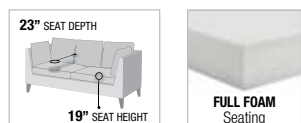

VELVET
SOFA SET

PRODUCT FEATURES:

- TIGHT BACK & SEAT CUSHION
- WOODEN INNER FRAME

VELVET
SOFA SET

Achim

BLACK VELVET

B. LV00203
SOFA, 93"L x 41"D x 33"H

new