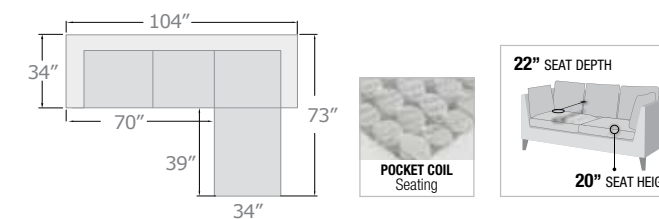

PRODUCT FEATURES:

- WOODEN INNER FRAME
- BUTTONLESS TUFTED BACK & SEAT CUSHION
- NAILHEAD TRIM
- LOOSE BACK & SEAT CUSHION
- WOODEN BLOCK LEG
- ACCENT PILLOWS INCLUDED

Laurissa

LINEN OR PU SECTIONAL

Look at these fine lines and beautiful curves. That's the beauty of the Laurissa sofa sets which are made to suit your appreciation for clean and contemporary style. A classic simple frame, comfy pillow top armrest and ultra-soft upholstery complete this fashionable exterior.

LIGHT TEAL LINEN
A. 54395 SECTIONAL SOFA & OTTOMAN w/2 PILLOWS
LEFT FACING SOFA, 70"L x 34"D x 35"H
RIGHT FACING CHAISE, 73"L x 34"D x 35"H
OTTOMAN, 35"L x 24"D x 18"H

LIGHT CHARCOAL LINEN
B. 54385 SECTIONAL SOFA & OTTOMAN w/2 PILLOWS
LEFT FACING SOFA, 70"L x 34"D x 35"H
RIGHT FACING CHAISE, 73"L x 34"D x 35"H
OTTOMAN, 35"L x 24"D x 18"H

DARK BLUE LINEN
C. 54365 SECTIONAL SOFA & OTTOMAN w/2 PILLOWS
LEFT FACING SOFA, 70"L x 34"D x 35"H
RIGHT FACING CHAISE, 73"L x 34"D x 35"H
OTTOMAN, 35"L x 24"D x 18"H

CHARCOAL LINEN
D. 54375 SECTIONAL SOFA & OTTOMAN w/2 PILLOWS
LEFT FACING SOFA, 70"L x 34"D x 35"H
RIGHT FACING CHAISE, 73"L x 34"D x 35"H
OTTOMAN, 35"L x 24"D x 18"H

EBONY PU
E. 54405 SECTIONAL SOFA & OTTOMAN w/2 PILLOWS
LEFT FACING SOFA, 70"L x 34"D x 35"H
RIGHT FACING CHAISE, 73"L x 34"D x 35"H
OTTOMAN, 35"L x 24"D x 18"H