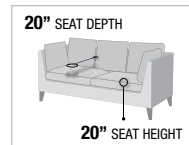

Trifora

DARK GRAY FABRIC

Designed with smaller spaces in mind, the Trifora reclining storage sectional sofa is the ideal seating solution for tight spaces. This sofa offers various functions such as a storage chaise. Excellent for storing everything that you want to keep out of sight. The reclining feature is ideal for maximum comfort and enjoyment, great for movie and game nights. The plush pillow top armrests and pocket coil seats add more coziness to the sofa. The KD construction allows for easy assembly.