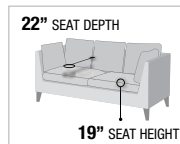

Aashi

BROWN LEATHER-GEL MATCH

The Aashi motion sofa set is upholstered in soft leather-gel match in a timeless, rich brown color. Horizontal tufting on the backrest cushions add some style to this set, while the pillow top armrests ensure total comfort when you nestle into the pocket coil seats. The loveseat includes a storage console with cup holder for convenient access to your favorite beverage. Bring home the relaxing Aashi motion sofa set, and get ready to lean back and say "Ah..."

- A. **55420** SOFA, 90"L x 38"D x 41"H
- B. **55421** LOVESEAT w/CONSOLE, 78"L x 38"D x 41"H
- C. **55422** RECLINER, 42"L x 38"D x 41"H
- D. **55423** POWER RECLINER, 42"L x 38"D x 41"H

- **53775**
- A. HOME THEATER RECLINER CHAIR, 29"L x 35"D x 41"H
- CONSOLE, 11"L x 28"D x 24"H