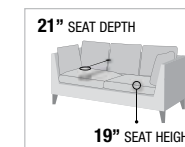

C

A. 51815 SOFA, 76"L x 37"D x 40"H

B. 51816 LOVESEAT, 55"L x 37"D x 40"H

C. 51817 RECLINER, 33"L x 37"D x 40"H

PRODUCT FEATURES:

- KD BACK
- METAL & WOODEN FRAME
- TIGHT BACK & SEAT CUSHION
- STORAGE CONSOLE w/CUP HOLDERS
- BUTTONLESS TUFTED
- PILLOW TOP ARMREST