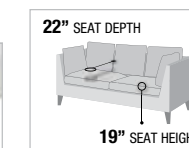

- A. LV00216 SOFA, 81"L x 38"D x 35"H
- B. LV00217 LOVESEAT, 59"L x 38"D x 35"H
- C. LV00218 CHAIR, 37"L x 38"D x 35"H

MI PIACE
MADE IN ITALY MODERN

SURROUNDING YOURSELF
IN BEAUTY COUNTS AS
SELF-CARE, RIGHT?