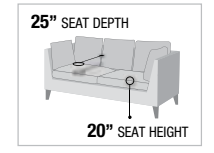

PRODUCT FEATURES:

- WOODEN INNER FRAME
- KD BACK
- LOOSE SEAT & TIGHT BACK CUSHION
- ACCENT PILLOWS INCLUDED
- BUTTON TUFTED BACKREST
- WINGBACK STYLE

Benbek

FABRIC & ANTIQUE OAK FINISH

Enhance your formal living room with this elegant traditional 3-seater sofa. Part of the Wahkoowah collection, this sofa features an inner wooden frame that is sturdy. The outer wooden frame is finished with gold trimmings. Faux leather upholstery is used throughout the backrest and sides of the seats and armrests feature jacquard fabrics that accommodate the sofa. Five decorative throw pillows are included with this sofa.

- A. **LV00809** SOFA w/5 PILLOWS
  92"L x 41"D x 49"H
- B. **LV00810** LOVESEAT w/3 PILLOWS
  70"L x 41"D x 46"H
- C. **LV00811** CHAIR w/PILLOW
  46"L x 41"D x 45"H
- D. **LV00812** COFFEE TABLE w/MARBLE TOP
  52"L x 30"W x 20"H
- E. **LV00813** END TABLE w/MARBLE TOP
  28"L x 28"W x 24"H

MARBLE TOP
COFFEE & END TABLE