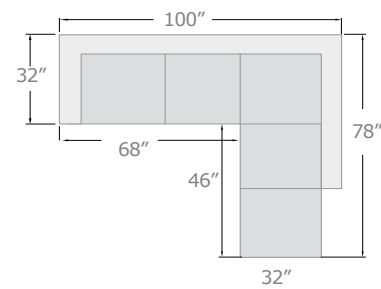

PRODUCT FEATURES:
ADJUSTABLE HEADREST & ARMREST
TIGHT BACK & LOOSE SEAT CUSHION
METAL CHROME LEG

ADJUSTABLE HEADREST
COMFORT & SUPPORT