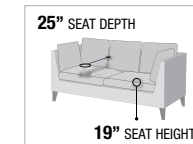

Picardy II

FABRIC & ANTIQUE PEARL FINISH

Inspire your home and create an upscale atmosphere with the Picardy II living room collection. This living room set adds classic style to any sitting area featuring a traditional hand crafted design. This luxurious set includes sofa and loveseat upholstered in a beautiful light floral and patterned fabric and matching chairs with button tufted backs. Featuring a solid wood frame in antique pearl and gold brushed finish, this collection is guaranteed to be the highlight of any home.