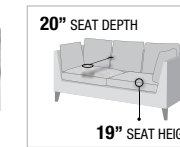

Britten

ESPRESSO PU

The Britten home theater set is constructed with espresso PU. This modern collection features tight back and seat cushion, with a contemporary style design and convenience cup holder console, fits every living room.