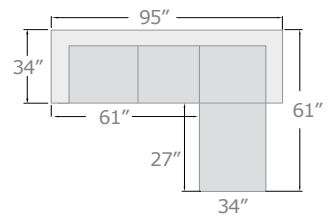

RED VELVET

A. 57315 SECTIONAL SOFA W/2 PILLOWS

LEFT FACING LOVESEAT, 61"L x 34"D x 31"H
RIGHT FACING CHAISE, 34"L x 61"D x 31"H

GRAY VELVET

B. 57325 SECTIONAL SOFA W/2 PILLOWS

LEFT FACING LOVESEAT, 61"L x 34"D x 31"H
RIGHT FACING CHAISE, 34"L x 61"D x 31"H

BLACK VELVET

C. 57320 SECTIONAL SOFA W/2 PILLOWS

LEFT FACING LOVESEAT, 61"L x 34"D x 31"H
RIGHT FACING CHAISE, 34"L x 61"D x 31"H