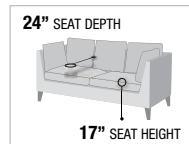

PRODUCT FEATURES:
WOODEN TURNED LEG
TIGHT BACK & SEAT CUSHION
ACCENT PILLOWS INCLUDED
ARCHED BACKREST ON SOFA & LOVESEAT
CHAIR w/BARREL BACK & SWIVEL
WOODEN INNER FRAME

Athalia

SHIMMERING PEARL FABRIC

With unique double arched seatbacks and wooden turned legs, the stylish Athalia sofa collection is sure to impress. Each piece in this beige fabric upholstered sofa set includes accent pillows and channel tufted seatbacks, including the barrel chair with swivel base. Quality, comfort, and style: Athalia has it all.

- A. **55305** SOFA w/4 PILLOWS, 86"L x 39"D x 43"H
- B. **55306** LOVESEAT w/3 PILLOWS, 66"L x 39"D x 42"H
- C. **55307** SWIVEL CHAIR w/PILLOW, 41"L x 34"D x 35"H