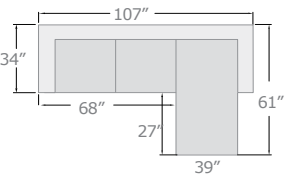

Beckett

GRAY FABRIC

A. 57155
SECTIONAL SOFA
LEFT FACING LOVESEAT
62"L x 34"D x 31"H
RIGHT FACING CHAISE
61"L x 37"D x 31"H

PRODUCT FEATURES:
WOODEN INNER FRAME
LOOSE BACK & TIGHT SEAT CUSHION
STAINLESS STEEL BRACKET LEG

Josiah

PALE BERRIES FABRIC

A. 55090
SECTIONAL SOFA
107"L x 61"D x 33"H
LEFT FACING LOVESEAT
68"L x 34"D x 33"H
RIGHT FACING CHAISE
61"L x 39"D x 33"H

PRODUCT FEATURES:
WOODEN INNER FRAME
LOOSE BACK & TIGHT SEAT CUSHION
WIDE TRACK ARMREST
METAL LEG

Cleavon II

RED LINEN

B. 53740
REVERSIBLE SECTIONAL SOFA w/2 PILLOWS
SOFA, 84"L x 31"D x 35"H
CHAISE, 56"D

WOODEN INNER FRAME
FULL KD
ACCENT PILLOWS INCLUDED
BUTTONLESS TUFTED BACKREST
LOOSE BACK & SEAT CUSHION

Josiah

SAND FABRIC

C. 55095
SECTIONAL SOFA
107"L x 61"D x 33"H
LEFT FACING LOVESEAT
68"L x 34"D x 33"H
RIGHT FACING CHAISE
61"L x 39"D x 33"H