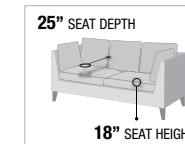

A. LV00344 SECTIONAL SOFA w/2 PILLOWS

LEFT OR RIGHT FACING SOFA, 63"L x 37"D x 30"H
WEDGE, 37"L x 37"D x 30"H

Qulan
LIGHT BLUE VELVET

The eye-catching Qulan sectional sofa provides a splash of color with its lustrous light blue velvet upholstery. Featuring transitional elements with contemporary touches to create this chic piece. The ultra-plush cushions are button tufted for a decorative element. The rolled armrests are not only beautiful but provide plush comfort. Sitting on wooden bun legs for stylish support.