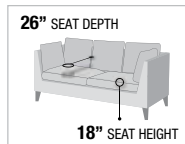

VELVET
SOFA SET

PRODUCT FEATURES:

- ACCENT PILLOWS INCLUDED
- METAL LEG
- BUTTON TUFTED BACKREST
- LOOSE SEAT & TIGHT BACK CUSHION
- WOODEN INNER FRAME

new

Phifina

BLACK VELVET

Gather your friends and family around for a game night or to enjoy a movie marathon. Whatever it may be, sofas are a staple in all our homes. Take a look at this Phifina collection; not only is it beautiful but also durable with its metal legs. Featuring button tufting for a look that works well in any contemporary setting. Each piece is upholstered in foam-filled velvet for an alluring feel. Its solid black tone is intended to blend in or stand out against your existing color scheme and decor.

- A. 55920 SOFA w/2 PILLOWS, 91"L x 38"D x 31"H
- B. 55921 LOVESEAT w/2 PILLOWS, 68"L x 38"D x 31"H
- C. 55922 CHAIR, 46"L x 38"D x 31"H

C

VELVET
SOFA SET

PRODUCT FEATURES:

- METAL LEG
- BUTTON TUFTED ARMS & BACK
- TIGHT BACK & LOOSE SEAT CUSHION
- ACCENT PILLOWS INCLUDED
- WOODEN INNER FRAME

new

Jelanea

GRAY VELVET & GOLD FINISH

The Jelanea collection is the ideal solution to reflect your regal tastes. The classic design ensures that the pieces offer timeless appeal. The velvet upholstery brings out the glamorous side of each piece, and the metal gold legs offer a contrast to the soft velvet. Exquisite details, such as button-tufted armrests and back elevate the design. The included accent pillows further add to the comfort level of each piece. Complete your living room with these regal seating options.

- A. LV01406 SOFA w/2 PILLOWS, 86"L x 36"D x 30"H
- B. LV01407 LOVESEAT w/2 PILLOWS, 66"L x 36"D x 30"H
- C. LV01408 CHAIR w/PILLOW, 45"L x 36"D x 30"H
- D. 81090 COFFEE TABLE, 52"L x 24"W x 18"H
- E. 81092 END TABLE, 28"L x 24"W x 23"H

C