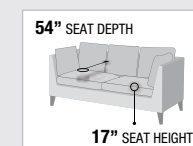

POCKET COIL Seating

54" SEAT DEPTH

17" SEAT HEIGHT

PRODUCT FEATURES:

- WOODEN INNER FRAME
- KD BACK & LEGS
- METAL LEGS
- TIGHT BACK & SEAT CUSHION
- BUTTON TUFTED
- 2 PILLOWS INCLUDED

Ezamia

NAVY BLUE VELVET

Classic design details meet a modern silhouette with this Ezamia sectional sofa. The sofa highlights timeless features such as nail-head trim and button-tufted seat and backrest. Sitting on beautiful and durable acrylic tapered legs give this piece a contemporary take to the more traditional characteristics. The full foam seating ensures that this piece is not just stunning to look at, but it is just as exceptional to relax on.

A. **57365** SECTIONAL SOFA w/2 PILLOWS

RIGHT FACING CHAISE, 35"L x 67"D x 31"H
LEFT FACING CHAISE, 35"L x 67"D x 31"H
ARMLESS LOVESEAT, 57"L x 35"D x 31"H