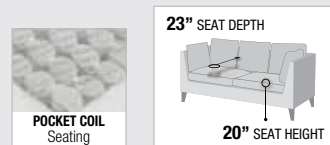

PRODUCT FEATURES:

- STORAGE CONSOLE w/CUP HOLDERS
- TIGHT BACK & SEAT CUSHION
- USB CHARGING PORT
- 3 POWER RECLINING SEATS
- WOODEN & METAL INNER FRAME
- KD BACK

PRODUCT FEATURES:

- OKIN MOTOR
- 2 USB CHARGING PORTS
- CONSOLE w/CUP HOLDER & STORAGE
- TIGHT BACK & SEAT CUSHION
- WOODEN INNER FRAME
- KD BACK

Neelix

SEAL GRAY FABRIC

The Neelix sectional sofa is one you'll want to spend lots of time in. This beautiful "L" shaped sectional features seal gray fabric upholstery with three power reclining seats, an armless stationary seat, a wedge and a storage console. This gorgeous piece provides luxurious and stable support and spacious seating for your family and friends.

A. 55120 POWER MOTION SECTIONAL SOFA w/USB PORT

- LEFT FACING RECLINER, 41"L x 41"D x 42"H
- ARMLESS RECLINER, 31"L x 41"D x 42"H
- CONSOLE, 13"L x 41"D x 42"H
- WEDGE, 70"L x 43"D x 42"H
- ARMLESS CHAIR, 31"L x 41"D x 42"H
- RIGHT FACING RECLINER, 41"L x 41"D x 42"H

B. 81110 2PC PACK NESTING TABLE SET

- LARGE, 36"Dia x 16"H, SMALL, 29"Dia x 14"H

A. 54590 POWER MOTION SECTIONAL SOFA w/USB PORT

- LEFT FACING RECLINER, 31"L x 38"D x 41"H
- RIGHT FACING RECLINER, 31"L x 38"D x 41"H
- ARMLESS CHAIR, 24"L x 38"D x 41"H
- CONSOLE, 14"L x 38"D x 41"H
- WEDGE, 64"L x 38"D x 41"H
- ARMLESS RECLINER, 24"L x 38"D x 41"H

B. 81835 COFFEE TABLE, 34"Dia x 18"H

C. 81837 END TABLE, 22"Dia x 22"H

Olwen

MOCHA NUBUCK FABRIC