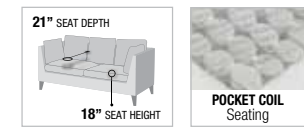

BLUE GRAY BROWN BLACK

B

C

D

new

Beckett

GRAY FABRIC

A. 57155
SECTIONAL SOFA
 LEFT FACING LOVESEAT
 62"L x 34"D x 31"H
 RIGHT FACING CHAISE
 61"L x 37"D x 31"H