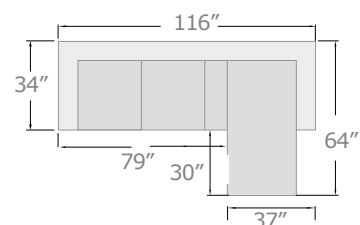

PRODUCT FEATURES:

- TIGHT SEAT & BACK CUSHION
- INCLUDES STORAGE CONSOLE & 2 CUP HOLDERS
- METAL LEGS
- KD LEGS & BACK
- WOODEN INNER FRAME

Walcher

GRAY LINEN

A modern take on a classic silhouette, the Walcher sectional is guaranteed to meet all your needs. With a useful storage console that features two cupholders, you can comfortably lounge for hours and have your favorite drink by your side. The storage console is excellent for keeping all your electronic remotes in one place without getting up to find them to switch between devices. This contemporary sectional set is perfect for adorning any living space.

A. 51900 SECTIONAL SOFA

- LEFT FACING LOVESEAT, 64"L x 34"D x 38"H
- RIGHT FACING CHAISE, 37"L x 64"D x 38"H
- STORAGE CONSOLE w/CUP HOLDERS, 15"L x 35"D x 34"H

PRODUCT FEATURES:

- STORAGE CHAISE
- 1 RECLINING SEAT
- PILLOW TOP ARMREST
- WOODEN INNER FRAME
- TIGHT SEAT & BACK CUSHION
- KD BACK

A. 51605 RECLINING SECTIONAL SOFA w/STORAGE

- RIGHT FACING LOVESEAT w/RECLINER, 67"L x 38"D x 40"H
- LEFT FACING CHAISE w/STORAGE, 39"L x 62"D x 40"H

Trifora

DARK GRAY FABRIC

Designed with smaller spaces in mind, the Trifora reclining storage sectional sofa is the ideal seating solution for tight spaces. This sofa offers various functions such as a storage chaise. Excellent for storing everything that you want to keep out of sight. The reclining feature is ideal for maximum comfort and enjoyment, great for movie and game nights. The plush pillow top armrests and pocket coil seats add more coziness to the sofa. The KD construction allows for easy assembly.