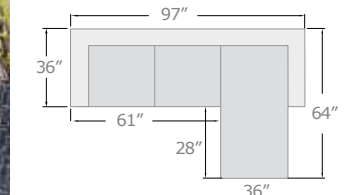

Amboise

LIGHT GRAY FABRIC

A. 55550
REVERSIBLE SECTIONAL SOFA
w/SLEEPER & STORAGE
LOVESEAT, 58"L x 34"D x 38"H
CHAISE, 34"L x 61"D x 38"H

PRODUCT FEATURES:
STORAGE CHAISE
LOVESEAT w/PULL-OUT BED
REVERSIBLE CHAISE & LOVESEAT
TIGHT SEAT & LOOSE SEAT CUSHION
BUTTONLESS TUFTED BACK CUSHION

PULL-OUT
SLEEPER
REVERSIBLE
SECTIONAL

A

Haruko

BLUE FABRIC

A. 55540
REVERSIBLE SECTIONAL SOFA
w/SLEEPER & STORAGE
CHAISE, 35"L x 60"D x 37"H
LOVESEAT, 61"L x 35"D x 37"H

PRODUCT FEATURES:
STORAGE CHAISE
LOVESEAT w/PULL-OUT BED
REVERSIBLE CHAISE & LOVESEAT
TIGHT SEAT & BACK CUSHION

PULL-OUT
SLEEPER
REVERSIBLE
SECTIONAL

A

Chambord

GRAY FABRIC

B. 55555
REVERSIBLE SECTIONAL SOFA
w/SLEEPER & STORAGE
LOVESEAT, 57"L x 34"D x 38"H
CHAISE, 31"L x 60"D x 38"H

REVERSIBLE CHAISE & LOVESEAT
STORAGE CHAISE
LOVESEAT w/PULL-OUT BED
BUTTONLESS TUFTED BACK CUSHION

PULL-OUT
SLEEPER
REVERSIBLE
SECTIONAL

new

B

LOVESEAT w/PULL-OUT BED
PILLOW TOP ARMREST
REVERSIBLE CHAISE & LOVESEAT
STORAGE CHAISE
TIGHT SEAT & BACK CUSHION

PULL-OUT
SLEEPER
REVERSIBLE
SECTIONAL

new

B

Nazli

GRAY FABRIC

B. 55525
REVERSIBLE SECTIONAL SOFA
w/SLEEPER & STORAGE
CHAISE, 36"L x 64"D x 40"H
LOVESEAT, 61"L x 36"D x 40"H