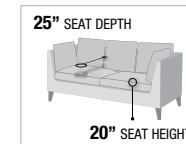

POCKET COIL Seating

25" SEAT DEPTH

20" SEAT HEIGHT

Sheridan

CREAM FABRIC & BLACK FINISH

The Sheridan living room collection is defined by comfort and style. This beautiful sofa, loveseat and chair feature a solid wood molding crown with tight back and loose seat cushions in classic cream fabric upholstery. Each piece of this sophisticated living room set boasts of elegantly arched backrests and curved arms. This three-piece collection with contrasting accent pillows will bring sophistication to your living room and will add elegance to any room décor.