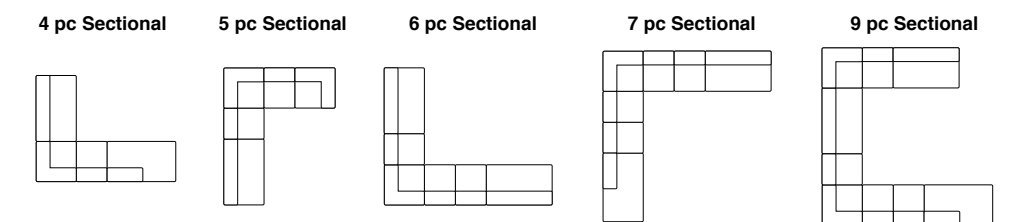

MODULAR SECTIONAL
CREATE YOUR STYLE

TOP GRAIN LEATHER

new

Birdie

VINTAGE BLUE OR ANTIQUE SLATE TOP GRAIN LEATHER

With two color options, and pieces that can be arranged according to your preference, the Birdie modular sectional sofa is a versatile and stylish choice for a modern home. Clean, minimalist lines allow the beautiful top grain leather upholstery to take center stage. A slightly overstuffed appearance makes this sectional especially inviting.

VINTAGE BLUE TOP GRAIN LEATHER

- A. **56595** MODULAR ARMLESS CHAIR, 26"L x 34"D x 28"H
- B. **56596** MODULAR ARMLESS LOVESEAT, 52"L x 34"D x 28"H
- C. **56597** MODULAR WEDGE, 34"L x 34"D x 28"H
- D. **56598** MODULAR CHAISE, 54"L x 34"D x 28"H
- E. **81220** COFFEE TABLE, 32"Dia x 17"H

ANTIQUÉ SLATE TOP GRAIN LEATHER

- F. **56585** MODULAR ARMLESS CHAIR, 26"L x 34"D x 28"H
- G. **56586** MODULAR ARMLESS LOVESEAT, 52"L x 34"D x 28"H
- H. **56587** MODULAR WEDGE, 34"L x 34"D x 28"H
- I. **56588** MODULAR CHAISE, 54"L x 34"D x 28"H

new

PRODUCT FEATURES:
TIGHT SEAT & BACK CUSHIONS
WOODEN ROUND LEG
WOODEN INNER FRAME