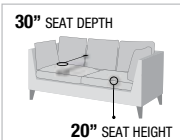

- LEFT FACING CHAISE, 79"L x 39"D x 31"H
- RIGHT FACING SOFA, 74"L x 40"D x 31"H

D. LV00392 OTTOMAN, 68"L x 40"D x 20"H

FULL FOAM Seating

30" SEAT DEPTH

20" SEAT HEIGHT

PURPLE

BEIGE

new