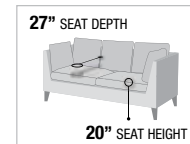

PRODUCT FEATURES:
BUTTON TUFTED SEAT & BACKREST
TIGHT BACK & SEAT CUSHION
WOODEN TURNED LEG
ACCENT PILLOWS INCLUDED
WOODEN INNER FRAME
NAILHEAD TRIM

Saira

LIGHT GRAY FABRIC

Comfort and style define the Saira sofa collection. These pieces features a gorgeous profile with its curved arms, button tufted cushions and wooden turned legs. The ample seats are generously padded to provide utmost comfort. This set is perfect for any modern living room.

- A. **52060** SOFA w/5 PILLOWS, 95"L x 41"D x 36"H
- B. **52061** LOVESEAT w/3 PILLOWS, 73"L x 41"D x 36"H
- C. **52062** CHAIR w/PILLOW, 34"L x 37"D x 37"H

PRODUCT FEATURES:
WOODEN TURNED LEG
TIGHT BACK & SEAT CUSHION
ACCENT PILLOWS INCLUDED
ARCHED BACKREST ON SOFA & LOVESEAT
CHAIR w/BARREL BACK & SWIVEL
WOODEN INNER FRAME

Athalia

SHIMMERING PEARL FABRIC

With unique double arched seatbacks and wooden turned legs, the stylish Athalia sofa collection is sure to impress. Each piece in this beige fabric upholstered sofa set includes accent pillows and channel tufted seatbacks, including the barrel chair with swivel base. Quality, comfort, and style: Athalia has it all.

- A. **55305** SOFA w/4 PILLOWS, 86"L x 39"D x 43"H
- B. **55306** LOVESEAT w/3 PILLOWS, 66"L x 39"D x 42"H
- C. **55307** SWIVEL CHAIR w/PILLOW, 41"L x 34"D x 35"H