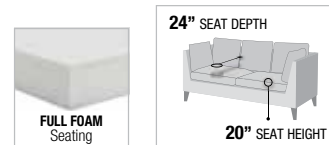

PRODUCT FEATURES:
EXCLUSIVE DESIGN
WOODEN INNER FRAME
LOOSE BACK & SEAT CUSHION
ACCENT PILLOWS INCLUDED
REVERSIBLE SEAT CUSHION