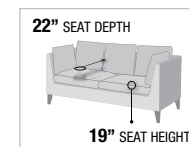

A. 54810 POWER MOTION SECTIONAL SOFA w/USB PORT

- LEFT FACING RECLINER, 39"L x 39"D x 40"H
- ARMLESS CHAIR, 30"L x 39"D x 40"H
- WEDGE, 47"L x 47"D x 40"H
- CONSOLE, 13"L x 39"D x 40"H
- RIGHT FACING RECLINER, 39"L x 39"D x 40"H