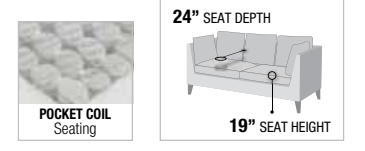

PRODUCT FEATURES:
WOODEN INNER FRAME
PLASTIC LEGS
TIGHT BACK & SEAT CUSHION
KD LEGS

MODULAR
SECTIONAL
CREATE YOUR
STYLE

PRODUCT FEATURES:
WOODEN INNER FRAME
PLASTIC LEGS
TIGHT BACK & SEAT CUSHION
KD LEGS

MODULAR
SECTIONAL
CREATE YOUR
STYLE

Felicia

YELLOW VELVET

The possibilities are endless with the Felicia modular chair. Create the ideal look for your home and personality. Piece together as many chairs as desired to create the ideal seating solution for your home. The vertical channel tufting and brilliant yellow color give this piece a contemporary mod vibe. Available in two colors, yellow and beige.

A. LV01068 MODULAR CHAIR, 43"L x 37"D x 33"H

Felicia

BEIGE VELVET

The possibilities are endless with the Felicia modular chair. Create the ideal look for your home and personality. Piece together as many chairs as desired to create the ideal seating solution for your home. The vertical channel tufting and neutral beige color give this piece a contemporary mod vibe that will work in any setting. Available in two colors, yellow and beige.

A. LV01067 MODULAR CHAIR, 43"L x 37"D x 33"H