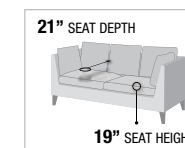

Ralorel

BLACK TOP GRAIN LEATHER

Top grain leather adds a touch of long-lasting luxury. The Ralorel Living Room Collection features tight back and seat cushion with removable cushion covers that make it easy to wash. 2-stage reclining action is designed to permit you to relax totally. The pillow top armrests and pocket coil seating offer the ultimate in relaxation and durability. Combining function and style, the Ralorel Collection provides comfort to the eye and the body.