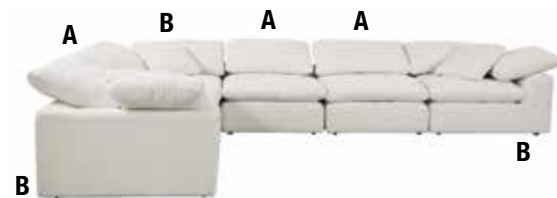

PRODUCT FEATURES:
MODULAR SECTIONAL
WOODEN INNER FRAME
LOOSE BACK & SEAT CUSHION
PILLOW TOP ARMREST