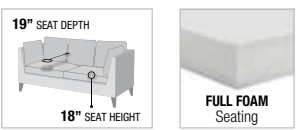

new

A

WOODEN INNER FRAME
METAL LEG
TUFTED SEAT & BACK CUSHION
CONVERTIBLE FROM SOFA TO SLEEPER

new

Petokea
BLUE FABRIC

58255
B. ADJUSTABLE SOFA
76"L x 37"D x 32"H
FLAT POSITION:
76"L x 43"D x 18"H

Savilla

BLUE LINEN & OAK FINISH