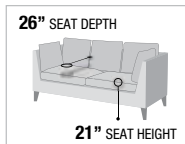

26" SEAT DEPTH

21" SEAT HEIGHT