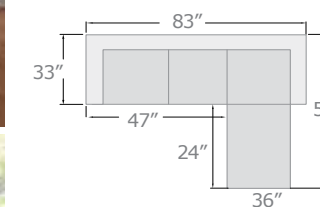

A. 51215 REVERSIBLE SECTIONAL SOFA

- LOVESEAT, 47" L x 33" D x 35" H
- CHAISE, 57" L x 36" D x 35" H
- OTTOMAN, 47" L x 24" D x 18" H

POCKET COIL Seating

A. 51210 REVERSIBLE SECTIONAL SOFA

- LOVESEAT, 47" L x 33" D x 35" H
- CHAISE, 57" L x 36" D x 35" H
- OTTOMAN, 47" L x 24" D x 18" H