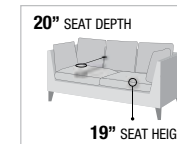

Perfiel

TWO TONE DARK BROWN TOP GRAIN LEATHER

It is no secret that everyone fights over who gets to sit on the recliner. Recliners are the comfiest seat in the house, the Perfiel collection will solve that issue. The sofa, loveseat, and chair have manual reclining seats. Reclining to a 155-degree angle for optional relaxation. The dark brown top grain leather upholstery adds sophistication to the collection.

A. LV00066 SOFA, 79"L x 37"D x 41"H

B. LV00067 LOVESEAT, 57"L x 37"D x 41"H

C. LV00068 RECLINER, 36"L x 37"D x 41"H