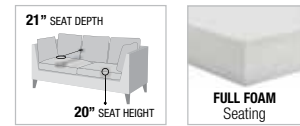

Amboise

LIGHT GRAY FABRIC

A. 55550
 REVERSIBLE SECTIONAL SOFA
 w/SLEEPER & STORAGE
 LOVESEAT, 58"L x 34"D x 38"H
 CHAISE, 34"L x 61"D x 38"H

PRODUCT FEATURES:
 STORAGE CHAISE
 LOVESEAT w/PULL-OUT BED
 REVERSIBLE CHAISE & LOVESEAT
 TIGHT SEAT & LOOSE SEAT CUSHION
 BUTTONLESS TUFTED BACK CUSHION