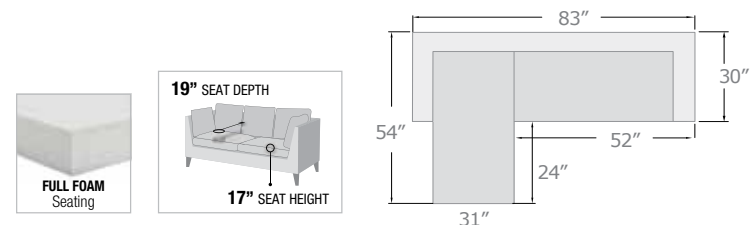

A. 52300 REVERSIBLE SECTIONAL SOFA w/SLEEPER & STORAGE

LOVESEAT w/SLEEPER, 52"L x 30"D x 35"H
CHAISE w/STORAGE, 54"L x 31"D x 35"H

A. LV00971 REVERSIBLE SECTIONAL SOFA w/SLEEPER & STORAGE

LOVESEAT w/SLEEPER, 52"L x 30"D x 35"H
CHAISE w/STORAGE, 31"L x 54"D x 35"H