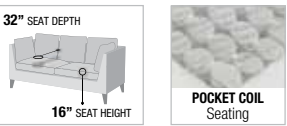

Kifeic
GRAY LINEN

LV00176
A. ADJUSTABLE SOFA
82"L x 32"D x 32"H
FLAT POSITION:
82"L x 40"D x 26"H

new

PRODUCT FEATURES:
WOODEN INNER FRAME
TIGHT BACK & SEAT CUSHION
BUTTON TUFTED
CONVERTIBLE FROM SOFA TO SLEEPER