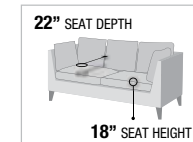

Tussio

WATERY TAN OR SADDLE LEATHER

Made in Italy and upholstered in high-quality leather, the Tussio collection offers comfort and style. The gorgeous saddle tan or watery leather finish is modern. Included are bolster cushions and pillows to match the seating. The headrest provides added comfort to the sofa and loveseat. The metal legs make transform this collection into a contemporary one.

WATERY LEATHER

A. LV00946 SOFA w/5 PILLOWS, 84"L x 38"D x 34"H

B. LV00947 LOVESEAT w/5 PILLOWS, 68"L x 38"D x 34"H

C. LV00948 CHAIR w/PILLOW, 40"L x 38"D x 34"H

SADDLE TAN LEATHER

D. LV00943 SOFA w/5 PILLOWS, 84"L x 38"D x 34"H

E. LV00944 LOVESEAT w/5 PILLOWS, 68"L x 38"D x 34"H

F. LV00945 CHAIR w/PILLOW, 40"L x 38"D x 34"H