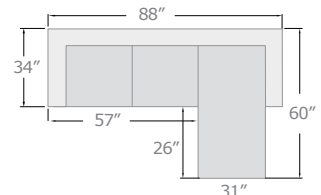

PULL-OUT
 SLEEPER
 REVERSIBLE
 SECTIONAL

A

Chambord

GRAY FABRIC

B. 55555
 REVERSIBLE SECTIONAL SOFA
 w/SLEEPER & STORAGE
 LOVESEAT, 57"L x 34"D x 38"H
 CHAISE, 31"L x 60"D x 38"H

REVERSIBLE CHAISE & LOVESEAT
 STORAGE CHAISE
 LOVESEAT w/PULL-OUT BED
 BUTTONLESS TUFTED BACK CUSHION