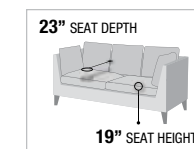

Porchester

DISTRESS CHOCOLATE TOP GRAIN LEATHER

Contemporary styling is exemplified in the design of the Porchester collection. Offered in distress chocolate top grain leather coverings, the cleanly designed seating group will fit perfectly in your modern home. Wooden legs support and provide decorative accent that is in line with the sleek look of the collection.