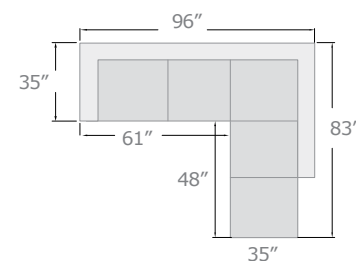

A. 50275 SECTIONAL SOFA w/SLEEPER & OTTOMAN

- RIGHT FACING CHAISE, 61" L x 35" D x 29"~33" H
- OTTOMAN w/STORAGE, 34" L x 22" D x 18" H
- LEFT FACING SOFA w/SLEEPER, 61" L x 35" D x 29"~33" H