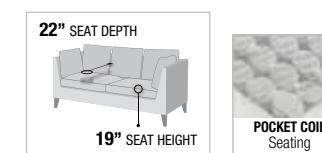

A. LV00969 SECTIONAL SOFA w/SLEEPER & STORAGE

LEFT FACING LOVESEAT w/SLEEPER
61"L x 35"D x 37"H
RIGHT FACING CHAISE w/STORAGE
34"L x 63"D x 37"H