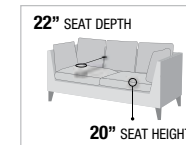

Alianza

BEIGE FABRIC

The Alianza collection is an ideal choice for any living room. It features the beige fabric with metal caster leg which is classic and stylish. Pillows are included for better and more comfortable back support. This is a perfect set for your living room.

- A. **52580** SOFA w/2 PILLOWS, 85"L x 38"D x 37"H
- B. **52581** LOVESEAT w/2 PILLOWS, 61"L x 38"D x 37"H
- C. **52582** CHAIR, 35"L x 38"D x 37"H