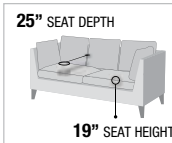

POCKET COIL Seating

25" SEAT DEPTH

19" SEAT HEIGHT

Picardy

FABRIC & ANTIQUE PEARL FINISH

Inspire your home and create an upscale atmosphere with the Picardy living room collection. This group adds classic style to any sitting area featuring a traditional handcrafted design. This luxurious pieces are upholstered in a beautiful light floral and patterned fabric and matching chairs with button tufted backs. Featuring a solid wood frame in antique pearl and gold brushed finish, this collection is guaranteed to be the highlight of any home.