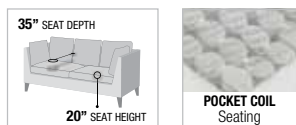

Rogyne

GRAY LINEN

A. **51895**
SOFA w/STORAGE
79"L x 33"D x 32"H

new

PRODUCT FEATURES:
TRACK ARM
2 STORAGE DRAWERS
INCLUDES 2 THROW PILLOWS
TIGHT SEAT & BACK CUSHION
WOODEN INNER FRAME
KD LEGS

A

Vaiknock

DARK GRAY LINEN

B. **LV00177**
ADJUSTABLE SOFA
w/SLEEPER
59"L x 35"D x 38"H
FLAT POSITION:
59"L x 76"D x 25"H

B

WOODEN INNER FRAME
WOODEN LEGS
BUTTON TUFTED
PULL OUT SLEEPER BED

PULL-OUT
SLEEPER
ADJUSTABLE
SOFA

new

PULL-OUT
SLEEPER

A

new

Hidalgo

FABRIC OR PU

GRAY FABRIC
A. **58247** SOFA BED
28"L x 31"D x 33"H
FLAT POSITION: 28"L x 73"D x 19"H

BEIGE PU
B. **58246** SOFA BED
28"L x 31"D x 33"H
FLAT POSITION: 28"L x 73"D x 19"H

BROWN FABRIC
C. **58245** SOFA BED
28"L x 31"D x 33"H
FLAT POSITION: 28"L x 73"D x 19"H

PRODUCT FEATURES:
BUTTON TUFTED BACK & SEAT CUSHION
WOODEN INNER FRAME
1 PILLOW INCLUDED
ADJUSTABLE
PULL-OUT SLEEPER

PULL-OUT
SLEEPER

B

PULL-OUT
SLEEPER

C