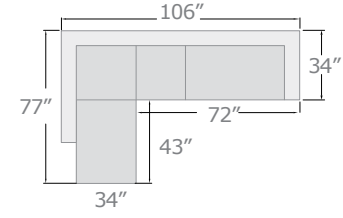

PRODUCT FEATURES:
WOODEN INNER FRAME
KD BACK
TIGHT BACK & SEAT CUSHION
NAILHEAD TRIM
METAL LEGS

A

B

C

Melvyn

GRAY FABRIC

The striking Melvyn sectional sofa is sure to imbue your entertainment space with a touch of updated, contemporary style. A fusion of style and comfort, the sofa features a clean-lined silhouette with a durable wood frame and chrome-finished legs. This modern L shaped sectional features a left facing love-seat and right facing chaise. Wrapped in a rich gray fabric upholstery with rolled arm with nail head trim, ideal for any living room décor. This sleek design sofa truly is the picture of modern aesthetics.

- A. **52755** SECTIONAL SOFA
  LEFT FACING LOVESEAT, 68"L x 32"D x 35"H
  RIGHT FACING CHAISE, 78"L x 32"D x 35"H
- B. **81835** COFFEE TABLE, 34"Dia x 18"H
- C. **81837** END TABLE, 22"Dia x 22"H

PRODUCT FEATURES:
ADJUSTABLE HEADREST & ARMREST
TIGHT BACK & LOOSE SEAT CUSHION
METAL CHROME LEG

ADJUSTABLE HEADREST
COMFORT & SUPPORT

Connor

CREAM PU

- **52645**
  A. SECTIONAL SOFA
  RIGHT FACING SOFA
  72"L x 34"D x 29"~32"H
  LEFT FACING CHAISE & WEDGE
  77"L x 34"D x 29"~32"H

A

ADJUSTABLE HEADREST
COMFORT & SUPPORT

Connor

BLACK PU

- **52650**
  B. SECTIONAL SOFA
  RIGHT FACING SOFA
  72"L x 34"D x 29"~32"H
  LEFT FACING CHAISE & WEDGE
  77"L x 34"D x 29"~32"H