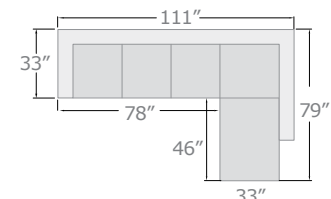

REVERSIBLE
SECTIONAL
SOFA

PRODUCT FEATURES:

- BUTTONLESS TUFTED BACKREST
- ACCENT PILLOWS INCLUDED
- LOOSE BACK & SEAT CUSHION
- REMOVABLE PILLOW COVER
- WOODEN INNER FRAME & KD BACK
- NAILHEAD TRIM

Belville

BEIGE VELVET

The Belville Sectional Sofa features reversible chaise, two accent pillows, removable seat cushion, loose backrest pillows, and matching storage ottoman. It's sleek and casual design will give your living room the perfect contemporary look. This collection is available in chocolate, beige, and gray velvet for you to choose from.

A. 52705 REVERSIBLE SECTIONAL SOFA w/PILLOWS

SOFA, 78"L x 33"D x 36"H
CHAISE, 79"L x 33"D x 36"H

B. 52708 OTTOMAN w/STORAGE, 35\"/>

PRODUCT FEATURES:

- WOODEN INNER FRAME & KD BACK
- BUTTONLESS TUFTED BACKREST
- ACCENT PILLOWS INCLUDED
- NAILHEAD TRIM
- LOOSE BACK & SEAT CUSHION
- REMOVABLE PILLOW COVER

Belville

GRAY VELVET

A. 52710 REVERSIBLE SECTIONAL SOFA w/PILLOWS

SOFA, 78"L x 33"D x 36"H
CHAISE, 79"L x 33"D x 36"H

B. 52713 OTTOMAN w/STORAGE

35"L x 25"D x 19"H

Belville

CHOCOLATE VELVET

C. 52700 REVERSIBLE SECTIONAL SOFA w/PILLOWS

SOFA, 78"L x 33"D x 36"H
CHAISE, 79"L x 33"D x 36"H

D. 52703 OTTOMAN w/STORAGE

35"L x 25"D x 19"H