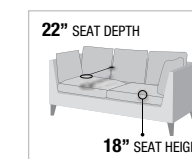

PRODUCT FEATURES:

- KD BACK
- METAL & WOODEN FRAME
- TIGHT BACK & SEAT CUSHION
- STORAGE CONSOLE w/CUP HOLDERS
- BUTTONLESS TUFTED
- PILLOW TOP ARMREST

Mariana

SILVER BLUE OR SILVER GRAY FABRIC

The sleek and stunning Mariana reclining sofa group fuses charm and design to create the ultimate in relaxation. This motion sofa set will perfectly accommodate any contemporary living room setting by providing plush and stable support and selected upholstery. A reinvented modern style, this unique set for sure will up-scale your living room area to the next level.

- A. **55035** SILVER BLUE SOFA, 83"L x 39"D x 39"H
- B. **55036** SILVER BLUE LOVESEAT w/CONSOLE, 74"L x 39"D x 39"H
- C. **55037** SILVER BLUE RECLINER, 39"L x 39"D x 39"H
- D. **55030** SILVER GRAY SOFA, 83"L x 39"D x 39"H
- E. **55031** SILVER GRAY LOVESEAT w/CONSOLE, 74"L x 39"D x 39"H
- F. **55032** SILVER GRAY RECLINER, 39"L x 39"D x 39"H

MOTION SOFA

AVAILABLE IN SILVER BLUE & SILVER GRAY