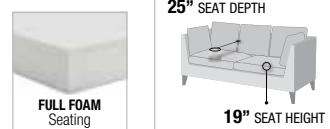

PRODUCT FEATURES:
WOODEN INNER FRAME
BUTTON TUFTED
NAILHEAD TRIM
TIGHT BACK & LOOSE SEAT CUSHION
ACCENT PILLOWS INCLUDED

MARBLE TOP
COFFEE & END TABLE

PRODUCT FEATURES:
WOODEN INNER FRAME
BUTTON TUFTED BACKREST
TIGHT BACK & SEAT CUSHION
ACCENT PILLOWS INCLUDED

MATCHING
260500 Bedroom Set
66050 Dining Set

Miyeon

FABRIC & CHERRY FINISH

A new addition to Acme's collection of exclusive designs, the Miyeon sofa set in cherry finish is full of handsome details. Nailhead trim along the padded seat base runs up the scrolled arms and arched seatbacks. Button tufting on the seatbacks makes the fabric upholstery look especially cozy. Raised floral motifs embellish the Queen Anne legs on each piece of this set, including matching occasional tables.

- A. **55365** SOFA w/5 PILLOWS, 88"L x 39"D x 41"H
- B. **55366** LOVESEAT w/3 PILLOWS, 72"L x 39"D x 41"H
- C. **55367** CHAIR w/PILLOW, 48"L x 39"D x 38"H
- D. **85365** COFFEE TABLE w/MARBLE TOP, 52"L x 30"W x 20"H
- E. **85367** END TABLE w/MARBLE TOP, 26"L x 28"W x 24"H

- A. **56050** SOFA w/5 PILLOWS, 86"L x 37"D x 44"H
- B. **56051** LOVESEAT w/2 PILLOWS, 62"L x 37"D x 42"H
- C. **56052** CHAIR w/PILLOW, 38"L x 37"D x 41"H
- D. **86050** COFFEE TABLE, 42"L x 42"W x 18"H
- E. **86052** END TABLE, 28"L x 26"W x 24"H

Chelmsford

BEIGE FABRIC & ANTIQUE TAUPE FINISH

Give a grand welcome to your guests with the Chelmsford antique taupe sofa set. This sofa set has a button tufted fabric back design for a traditional home. Accent pillows included. Thanks to the sturdy frame, this sofa set is strong and durable. With the tight seat cushion, it will ensure that you enjoy a comfortable seating experience as always. This classic country style sofa set is delightful and attractive in your living room.