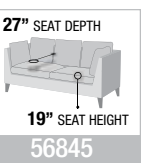

MATCHING
21790Q Bedroom Set
61100 Dining Set

PRODUCT FEATURES:

- WOODEN INNER FRAME
- NAILHEAD TRIM
- BUTTON TUFTED SEAT BACK
- TIGHT BACK & LOOSE SEAT CUSHION
- ACCENT PILLOWS INCLUDED

Versailles

BROWN VELVET & CHERRY OAK FINISH

Creating an elegant and traditional design in living room, the Versailles sofa set is your ideal choice. Seating in a crescent environment and feeling like royalty, you can be more convenient to enjoy the family time or play with your friends. Additionally, combining with the two accent chairs and the circular design, this sofa set will have more room for family or friends and will create you warmer, comfortable, and friendly atmosphere in cherry oak bone white and antique platinum finish.

A. 52080 SOFA w/5 PILLOWS, 109"L x 55"D x 39"H

B. 52082 CHAIR w/PILLOW, 33"L x 36"D x 47"H

C. 82080 COFFEE TABLE, 47"L x 45"W x 22"H

PRODUCT FEATURES:

- CRYSTAL-LIKE BUTTON TUFTED NAILHEAD TRIM
- TIGHT BACK & LOOSE SEAT CUSHIONS
- ROLLED ARM & BACKREST
- ACCENT PILLOWS INCLUDED
- WOODEN INNER FRAME

Versailles

VELVET & ANTIQUE PLATINUM FINISH

MATCHING 26820Q Bedroom Set & 66820 Dining Set

A. 56840 SOFA w/5 PILLOWS, 92"L x 45"D x 47"H

B. 56841 LOVESEAT w/3 PILLOWS, 69"L x 43"D x 45"H

C. 56842 CHAIR w/PILLOW, 44"L x 41"D x 46"H

D. 86840 COFFEE TABLE, 56"L x 38"W x 21"H

E. 86842 END TABLE, 28"L x 28"W x 26"H

F. 26846 CHEST, 47"L x 22"W x 55"H

G. 56845 SOFA w/5 PILLOWS, 109"L x 55"D x 39"H

H. 56847 CHAIR w/PILLOW, 33"L x 36"D x 47"H

I. 86845 COFFEE TABLE, 47"L x 45"W x 22"H