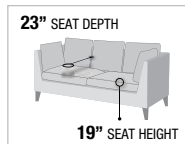

PRODUCT FEATURES:
WOODEN INNER FRAME
WINGBACK BACKREST WITH BUTTONLESS TUFTED
TIGHT BACK & SEAT CUSHION
ACCENT PILLOWS INCLUDED
NAILHEAD TRIM

B

A

Hannes

GRAY FABRIC

The timeless silhouette of the Hannes sofa collection makes it a great choice for your living area! With classy wingback accented by buttonless tufting and nailhead trim on the rolled armrests, and wooden bun-turned front legs, Hannes combines the best of traditional design without sacrificing comfort. Also includes accent pillows with removable colors in a floral pattern for a splash of color against the demure gray upholstery. This beautiful sofa set is sure to impress!

- A. **53280** SOFA w/2 PILLOWS, 86"L x 39"D x 39"H
- B. **53281** LOVESEAT w/2 PILLOWS, 63"L x 39"D x 39"H
- C. **53282** CHAIR, 41"L x 39"D x 39"H

C

PRODUCT FEATURES:
WOODEN INNER FRAME
BUTTON TUFTED BACKREST
TIGHT BACK & LOOSE SEAT CUSHION
WOODEN LEG

A

B

Suzanne

BEIGE FABRIC

The Suzanne collection brings so much needed romance into any space. The straight back with detailed tufting and swoop arms give really interesting lines to a boxy room.

- A. **54010** SOFA, 90"L x 34"D x 34"H
- B. **54011** LOVESEAT, 65"L x 34"D x 34"H
- C. **54012** CHAIR, 41"L x 34"D x 34"H

C