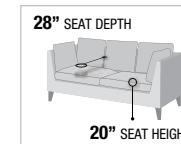

POCKET COIL Seating

28" SEAT DEPTH

20" SEAT HEIGHT

Daesha

TAN FLANNEL & ANTIQUE GOLD FINISH

The Daesha sofa is a sophisticated traditional design, with its soft curve upholstered tight back wrapping around with a half ellipse cut out at the center top. This inviting surround appeal is accented by loose pillows upon coil seat cushions to allow for any configuration for a comfort level desired. The sofa is accented with a solid wood rail that flows into concave arched front arm which create a great visual silhouette. The detail of the wood trim is emphasized by having a skirted base and allowing the contrasting wood trim to be more prominent. The elegant simplicity of this sofa allows it to fit into any room décor.