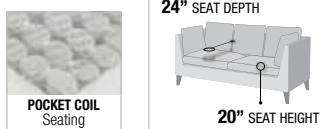

PRODUCT FEATURES:
LOOSE SEAT & TIGHT BACK CUSHION
WINGBACK BUTTON TUFTED SOFA
WOODEN INNER FRAME
ACCENT PILLOWS INCLUDED

new

MARBLE TOP
COFFEE & END TABLE

Elozzol
FABRIC & ANTIQUE BRONZE FINISH

An assortment of materials and patterned hues highlight this elegant, traditional Elozzol collection. Plush and luxurious with rich upholstery, it offers an exquisitely comfortable space to lounge and relax after a long day. This set flaunts a rich, ornate frame in an antique bronze finish featuring intricate, detail-carved wooden trim and claw feet for a tasteful and timeless look. With its stylish, patterned pillows and thick, plush cushions, this magnificent sofa set gives any living room an opulent and inviting atmosphere. Turn your living room or family room into the relaxed centerpiece of your home with the Elozzol collection.

- A. **LV00299** SOFA w/5 PILLOWS, 90"L x 41"D x 54"H
- B. **LV00300** LOVESEAT w/3 PILLOWS, 75"L x 41"D x 54"H
- C. **LV00301** CHAIR w/PILLOW, 47"L x 41"D x 54"H
- D. **LV00302** COFFEE TABLE w/MARBLE TOP, 54"L x 32"W x 20"H
- E. **LV00303** END TABLE w/MARBLE TOP, 28"L x 28"W x 24"H
- F. **LV00304** SOFA TABLE w/MARBLE TOP, 60"L x 20"W x 30"H