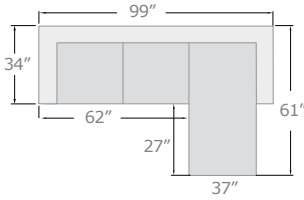

BLUE GRAY BROWN BLACK

B

C

D

new

Beckett

GRAY FABRIC

A. 57155
SECTIONAL SOFA
 LEFT FACING LOVESEAT
 62"L x 34"D x 31"H
 RIGHT FACING CHAISE
 61"L x 37"D x 31"H