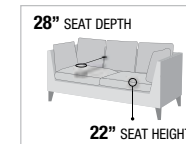

Pelumi

LIGHT GRAY LINEN & PLATINUM FINISH

Create a more luxurious and comfortable living room with this classic Pelumi sofa. This living room sofa features a wooden design with platinum wooden trimmings. The sofa comes with pocket coil seating for comfort. The back is cushioned and designed with a camel back silhouette. Upholstered in light gray linen fabric for an airy touch. Eight accent pillows are included with the sofa. The rolled arms and tapered legs give this piece an antique look.

- A. **LV01112** SOFA w/8 PILLOWS, 95"L x 40"D x 44"H
- B. **LV01113** LOVESEAT w/5 PILLOWS, 76"L x 40"D x 44"H
- C. **LV01114** CHAIR w/3 PILLOWS, 62"L x 40"D x 44"H
- D. **LV01115** COFFEE TABLE, 59"L x 34"W x 20"H
- E. **LV01116** END TABLE, 28"L x 28"W x 28"H