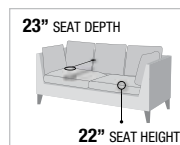

Sidonia
GRAY VELVET

Sidonia is a distinct sofa set that intersects the mid-century and today. This collection features tufted back cushion, bench style seating, high square arm with nailhead trim and wooden turned Leg. The overstuffed seat cushions, slim track arms and matching pillows allow you to slouch back in comfort, and the gray look is perfect for any room environment.

- **A. 53580** SOFA w/4 PILLOWS, 84"L x 34"D x 31"H
- **B. 53581** LOVESEAT w/2 PILLOWS, 62"L x 34"D x 31"H
- **C. 53582** CHAIR w/PILLOW, 41"L x 34"D x 31"H