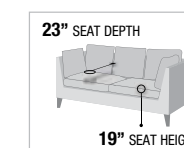

PRODUCT FEATURES:
WOODEN INNER FRAME
TIGHT BACK & SEAT CUSHION
ACCENT PILLOW INCLUDED
PLASTIC ROUND LEG

Bois

GRAY VELVET

With the unlimited possible options, Bois collection features a soft upholstery velvet, tight back & seat cushion. Also this storage ottoman can be used as a footrest, coffee table or extra seating in a pinch. This collection is completely modular so you can create the living room for your comfort needs.

- A. 53780 MODULAR ARMLESS CHAIR, 30"L x 34"D x 33"H
- B. 53781 MODULAR WEDGE w/PILLOW, 34"L x 34"D x 33"H
- C. 53782 OTTOMAN w/STORAGE, 30"L x 34"D x 19"H

MODULAR
SECTIONAL
CREATE YOUR
STYLE