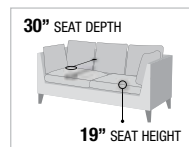

VELVET
SOFA SET

PRODUCT FEATURES:

- WOODEN INNER FRAME
- LOOSE SEAT & TIGHT BACK CUSHION
- ACCENT PILLOWS INCLUDED
- METAL TRIM & METAL LEG
- REMOVABLE CUSHION COVER

new

VirruX

BLUE VELVET & GOLD FINISH

Modern geometric accents give depth and visual interest to your living room. The VirruX Sofa incorporates harmony, balance, and visual comfort into a design. Minimalist metal trim in lustrous gold highlights a great high-end look that is simple and modern. Full-foam seat cushions upholstered in plush velvet give you comfortable support. The attached accent pillows add sumptuous textures to the piece. The sofa cushion covers are removable, which makes cleaning tasks even simpler and more convenient. Make your space feel truly comfortable and stylish with the striking VirruX Sofa.

- A. LV00293 SOFA w/6 PILLOWS, 96"L x 36"D x 28"H
- B. LV00294 LOVESEAT w/4 PILLOWS, 80"L x 36"D x 28"H
- C. LV00295 CHAIR w/2 PILLOWS, 48"L x 36"D x 28"H

BACK VIEW C

C

VELVET
SOFA SET

PRODUCT FEATURES:

- WOODEN INNER FRAME
- TIGHT BACK & SEAT CUSHION
- STAINLESS LEGS
- ACCENT PILLOWS INCLUDED

new

- A. 55670 SOFA w/2 PILLOWS, 84"L x 34"D x 30"H
- B. 55671 LOVESEAT w/2 PILLOWS, 65"L x 34"D x 30"H
- C. 55672 CHAIR w/PILLOW, 40"L x 34"D x 30"H
- D. 81110 2PC PK NESTING TABLE SET
  Large: 36"Dia x 16"H
  Small: 29"Dia x 14"H

Elchanon

GRAY VELVET & GOLD FINISH

The Elchanon collection is as chic and glamorous as it is comfortable. Plush vertical tufting creates a streamlined effect adding tailored vintage glamour into the pieces. The gold metal base adds visual interest to the subtle gray finish. Create a cozy long-ing seating area with the wide seating and lush velvet upholstery. The dense foam seating provides hours of comfort and support.