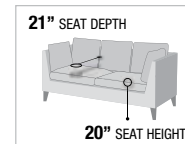

MOTION SOFA
AVAILABLE IN ESPRESSO & TAUPE

PRODUCT FEATURES:

- WOODEN INNER FRAME
- STORAGE CONSOLE w/CUP HOLDERS
- TIGHT BACK & SEAT CUSHION
- PILLOW TOP ARMREST
- KD BACK

MOTION SOFA
AVAILABLE IN ESPRESSO & TAUPE

PRODUCT FEATURES:

- WOODEN INNER FRAME
- STORAGE CONSOLE w/CUP HOLDERS
- TIGHT BACK & SEAT CUSHION
- PILLOW TOP ARMREST
- KD BACK

Tavin

ESPRESSO LEATHER-AIRE MATCH

For the ultimate in comfort and relaxation, make this Tavin Collection sectional the highlight of your living area. Whether you're entertaining guests, cheering on your favorite sports team, or simply relaxing with a good book, this L-shaped sofa makes everyone feel at home. Featuring a wooden inner frame and pocket coil seats, this sectional is wrapped in luxurious Leather-Aire Match material to give you the look and feel of leather, without the high price tag. The modern design offers comfortable seating for five with three stationary seats and two motion-reclining seats, and includes a built-in console and two cup holders.

A. 52545 SECTIONAL SOFA

- LEFT FACING LOVESEAT, 64"L x 36"D x 40"H
- WEDGE, 60"L x 39"D x 40"H
- RIGHT FACING LOVESEAT w/CONSOLE, 77"L x 36"D x 40"H

A

A. 52540 SECTIONAL SOFA

- LEFT FACING LOVESEAT, 64"L x 36"D x 40"H
- WEDGE, 60"L x 39"D x 40"H
- RIGHT FACING LOVESEAT w/CONSOLE, 77"L x 36"D x 40"H

A

Tavin

TAUPE LEATHER-AIRE MATCH