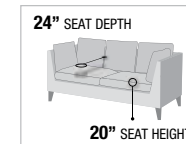

24" SEAT DEPTH

20" SEAT HEIGHT