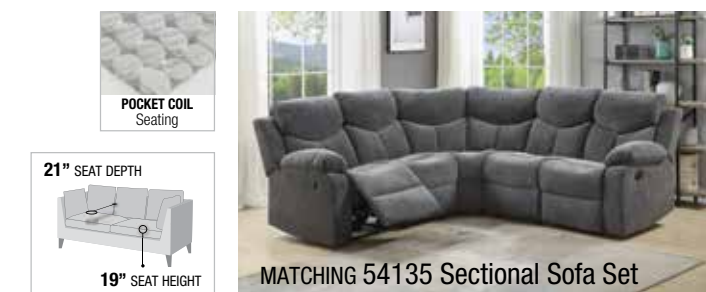

MOTION
SOFA
SOFA WITH
DROP DOWN TABLE

PRODUCT FEATURES:

- METAL & WOODEN FRAME
- KD BACK
- STORAGE CONSOLE w/CUP HOLDERS
- TIGHT BACK & SEAT CUSHION
- PILLOW TOP ARMREST

new

Kalen

GRAY CHENILLE

Functional and comfortable the Kalen living room collection makes it easy to unwind. With endless features to make entertaining guests a breeze. The sofa features a drop-down table and reclining functions. Choose between a standard loveseat or a loveseat that includes a console with two cupholders and a flip-top storage space, ideal for keeping remotes handy; both offer reclining functions. The recliner chair features a glider mechanism. The soft chenille upholstery and pocket coil seats mimic a cloud.

- A. **55440** SOFA w/DROP DOWN TABLE, 82"L x 38"D x 39"H
- B. **55441** LOVESEAT w/CONSOLE, 71"L x 38"D x 39"H
- C. **55442** GLIDER RECLINER, 38"L x 38"D x 39"H

MOTION
SOFA
SOFA WITH
DROP DOWN TABLE

PRODUCT FEATURES:

- METAL & WOODEN FRAME
- KD BACK
- STORAGE CONSOLE w/CUP HOLDERS
- TIGHT BACK & SEAT CUSHION
- PILLOW TOP ARMREST

Madden

BROWN CHENILLE

Upholstered in velvety brown chenille, the Madden motion sofa set is not only supremely comfortable, but also durable. This is great news because once you sink into one of these pillowy seats, you won't want to get up! The tight back and seat cushions and pillow-top armrests are excellent for relaxing, while the lift-top storage and cup holders built into the loveseat keeps your favorite beverage at hand. The reclining mechanism is right within hand's reach with the external pull-handle latches. Bring home the unbeatable combo of comfort and convenience with Madden!

- A. **55445** SOFA w/DROP DOWN TABLE, 79"L x 39"D x 39"H
- B. **55446** LOVESEAT w/CONSOLE, 70"L x 39"D x 39"H
- C. **55447** GLIDER RECLINER, 36"L x 40"D x 39"H