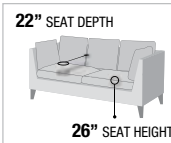

POCKET COIL Seating

C

22" SEAT DEPTH

26" SEAT HEIGHT