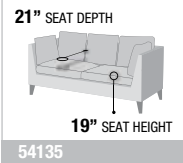

B. **LV00398** SECTIONAL SOFA w/USB PORT

RIGHT FACING LOVESEAT w/CONSOLE, 69"L x 38"D x 41"H

WEDGE, 62"L x 41"D x 41"H

LEFT FACING LOVESEAT, 56"L x 38"D x 41"H

A

POCKET COIL Seating

54135 SOFA SET

new