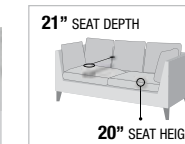

Tavin

TAUPE LEATHER-AIRE MATCH

For the ultimate in comfort and relaxation, make this Tavin Collection sectional the highlight of your living area. Whether you're entertaining guests, cheering on your favorite sports team, or simply relaxing with a good book, this L-shaped sofa makes everyone feel at home. Featuring a wooden inner frame and pocket coil seats, this sectional is wrapped in luxurious Leather-Aire Match material to give you the look and feel of leather, without the high price tag. The modern design offers comfortable seating for five with three stationary seats and two motion-reclining seats, and includes a built-in console and two cup holders.