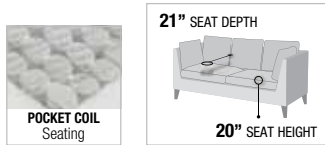

A. 52705 REVERSIBLE SECTIONAL SOFA w/PILLOWS

SOFA, 78"L x 33"D x 36"H
CHAISE, 79"L x 33"D x 36"H