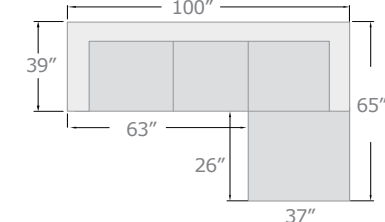

A. 53345 REVERSIBLE SECTIONAL SOFA w/SLEEPER
 LOVESEAT w/SLEEPER, 60"L x 37"D x 36"H
 CHAISE w/STORAGE, 63"L x 37"D x 36"H

PRODUCT FEATURES:
 WOODEN & S-SPRING INNER FRAME
 TIGHT BACK & SEAT CUSHION
 ADJUSTABLE HEADREST
 SOFA w/PULL-OUT SLEEPER
 METAL TAPERED LEG