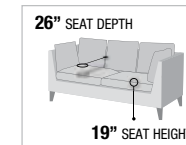

Versailles

VINTAGE GRAY PU & BONE WHITE FINISH

The Versailles collection with bone white finish will create you an elegant, warm and traditional taste in your living room. The sofa set reflects highly decorative base with scrolled feet, and the upholstered seats with the deep button tufted and nail head trim accents add classic character and represent luxurious detailing. The collection is your perfect choice for your living room.