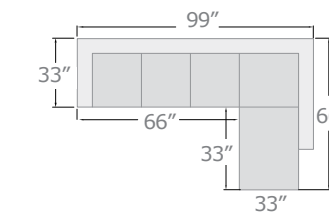

D. SECTIONAL SOFA

LEFT FACING CHAISE, 33"L x 66"D x 36"H

RIGHT FACING LOVESEAT, 66"L x 33"D x 36"H