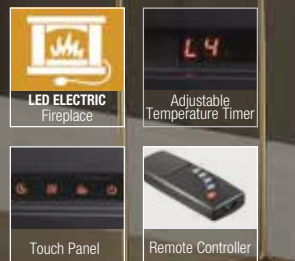

NORALIE
COLLECTION
MIRRORED
& FAUX
DIAMONDS
TV STAND
w/FIREPLACE

A. LV00520
TV STAND w/FIREPLACE
67"L x 16"W x 32"H

A

new Noralie

MIRRORED & FAUX DIAMONDS

In a sleek mirrored finish with glimmering faux diamonds perfect for expressing your glam side. When the light hits them, the faux diamonds will reflect light and give off gorgeous rays of light. Beautiful and functional, this TV stand offers plenty of storage solutions. The touch panel LED fireplace features adjustable temperature control and a timer function.

NORALIE
COLLECTION
MIRRORED
& FAUX
DIAMONDS

A. 91450
TV STAND
59"L x 16"W x 22"H

B. 91770
TV STAND w/FIREPLACE
59"L x 16"W x 28"H

A

B