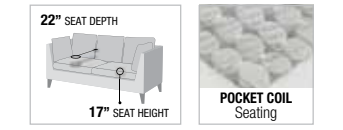

PRODUCT FEATURES:
WOODEN INNER FRAME
KD BACK
TIGHT BACK & SEAT CUSHION
NAILHEAD TRIM
METAL LEGS

A

B

C

Melvyn

GRAY FABRIC

The striking Melvyn sectional sofa is sure to imbue your entertainment space with a touch of updated, contemporary style. A fusion of style and comfort, the sofa features a clean-lined silhouette with a durable wood frame and chrome-finished legs. This modern L shaped sectional features a left facing love-seat and right facing chaise. Wrapped in a rich gray fabric upholstery with rolled arm with nail head trim, ideal for any living room décor. This sleek design sofa truly is the picture of modern aesthetics.

- A. **52755** SECTIONAL SOFA
  LEFT FACING LOVESEAT, 68"L x 32"D x 35"H
  RIGHT FACING CHAISE, 78"L x 32"D x 35"H
- B. **81835** COFFEE TABLE, 34"Dia x 18"H
- C. **81837** END TABLE, 22"Dia x 22"H

PRODUCT FEATURES:
ADJUSTABLE HEADREST & ARMREST
TIGHT BACK & LOOSE SEAT CUSHION
METAL CHROME LEG

ADJUSTABLE HEADREST
COMFORT & SUPPORT

Connor

CREAM PU

- **52645**
  A. SECTIONAL SOFA
  RIGHT FACING SOFA
  72"L x 34"D x 29"~32"H
  LEFT FACING CHAISE & WEDGE
  77"L x 34"D x 29"~32"H

A

ADJUSTABLE HEADREST
COMFORT & SUPPORT

Connor

BLACK PU

- **52650**
  B. SECTIONAL SOFA
  RIGHT FACING SOFA
  72"L x 34"D x 29"~32"H
  LEFT FACING CHAISE & WEDGE
  77"L x 34"D x 29"~32"H