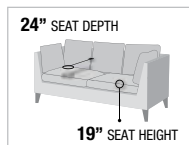

24" SEAT DEPTH

19" SEAT HEIGHT

POCKET COIL Seating

new

Matching
LV01366 Enter. Center
DN01362 Dining Set

MARBLE TOP
COFFEE & END TABLE

PRODUCT FEATURES:
HARDWOOD FRAME
CURVED ARMREST WITH TWIST POST
ACCENT PILLOWS INCLUDED
TIGHT BACK & LOOSE SEAT CUSHIONS
WINGBACK STYLE
WOODEN QUEEN ANNE LEGS