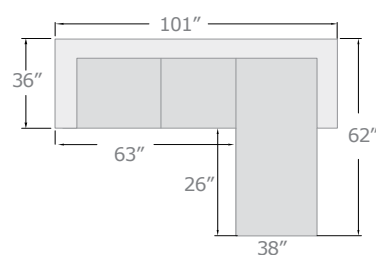

A. LV00970 SECTIONAL SOFA w/SLEEPER & STORAGE

LEFT FACING LOVESEAT w/SLEEPER, 63"L x 36"D x 37"H
RIGHT FACING CHAISE w/STORAGE, 38"L x 62"D x 37"H