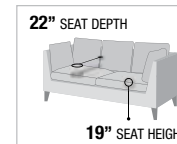

Harumi

GRAY FABRIC

The Harumi power reclining sofa group doesn't hold back when it comes to contemporary style. This beautiful set features fabric upholstery, horizontal tufting, and USB charging ports. One touch power means infinite ways to recline in style. Its deep, comfy seat and padded arms give it an incredible sink-right-in quality that's perfect for the whole family.