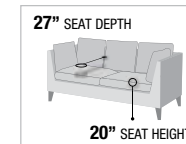

Dresden

BONE VELVET & GOLD PATINA FINISH

The Dresden sofa collection creates an elegant and traditional design into your living room. Hand-Crafted pieces inspired from the luxurious design of the past, the new Dresden sofa features elaborate ornamental details and a sophisticated style which give your living space a comfort and royal atmosphere. Featuring different upholstery styles & colors to choose from and matching occasional tables.