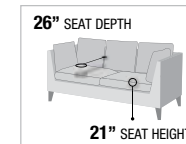

26" SEAT DEPTH

21" SEAT HEIGHT

Vendome

CHAMPAGNE PU & ANTIQUE PEARL FINISH

The Vendome sofa collection brings elegant, and traditional elements to create the perfect environment in your living room. Hand-crafted piece inspired from the luxurious design of the past, the Vendome collection features elaborate wood carving details, traditional hardware and a sophisticated style. Among all decor elements produce a collection of timeless taste and appearance that will make any living room feel refined and comfortable.