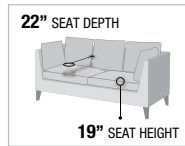

A. 50485 REVERSIBLE & ADJUSTABLE SECTIONAL SOFA w/2 PILLOWS

LOVESEAT, 74"L x 33"D x 31"H
CHAISE, 33"L x 57"D x 31"H