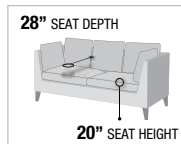

- A. **53065** SOFA w/3 PILLOWS, 92"L x 41"D x 52"H
- B. **53066** LOVESEAT w/2 PILLOWS, 69"L x 41"D x 51"H
- C. **53067** CHAIR w/PILLOW, 46"L x 41"D x 51"H
- D. **83065** COFFEE TABLE w/MARBLE TOP, 63"L x 36"W x 20"H
- E. **83067** END TABLE w/MARBLE TOP, 30"L x 30"W x 25"H