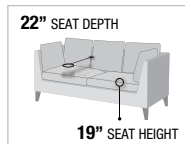

VELVET
SOFA SET

PRODUCT FEATURES:

- ACCENT PILLOWS INCLUDED
- WOODEN INNER FRAME
- BUTTON TUFTED BACKREST & ARMS
- TIGHT BACK & LOOSE SEAT CUSHION
- SHELTER ARMREST
- WOODEN TURNED BUN LEG

Cyndi

TAN VELVET

Modern fabric shades accented with tufted cushions, the eye-catching Cyndi collection will vitalize any living space. The soft armrest shelter adds traditional style while quality fabric and pocket coil supporting system deliver long-lasting durability. In addition, tight back and loose seat cushion create ultimate comfort for relaxation. Pair the sofa and loveseat with the chair to create a lovely set for your room.

- A. 52055 SOFA w/2 PILLOWS, 78"L x 34"D x 30"H
- B. 52056 LOVESEAT w/2 PILLOWS, 58"L x 34"D x 30"H
- C. 52057 CHAIR w/PILLOW, 36"L x 34"D x 30"H

PRODUCT FEATURES:

- WOODEN INNER FRAME
- BUTTONLESS TUFTED BACKREST
- WOOD-LIKE LEG
- LOOSE BACK & SEAT CUSHION
- ACCENT PILLOWS INCLUDED

Cleavon II

RED LINEN

- A. 53560 SOFA w/2 PILLOWS, 84"L x 31"D x 35"H
- B. 53561 LOVESEAT w/2 PILLOWS, 59"L x 31"D x 35"H
- C. 53562 CHAIR, 34"L x 31"D x 35"H
- D. 80300 COFFEE TABLE, 40"Dia x 18"H
- E. 80302 END TABLE, 20"Dia x 23"H

Cleavon II

GRAY LINEN

- F. 53790 SOFA w/2 PILLOWS, 70"L x 31"D x 35"H
- G. 53791 LOVESEAT w/2 PILLOWS, 50"L x 31"D x 35"H
- H. 53792 CHAIR, 30"L x 31"D x 35"H