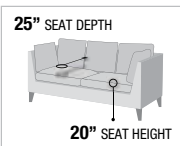

A. 55505 SECTIONAL SOFA

LEFT FACING SOFA, 83"L x 34"D x 34"H
RIGHT FACING CHAISE, 75"L x 34"D x 34"H

PRODUCT FEATURES:

- WOODEN INNER FRAME
- BUTTONLESS TUFTED SEAT & BACKREST
- TIGHT BACK & SEAT CUSHION
- PLASTIC TAPERED LEG
- KD BACK