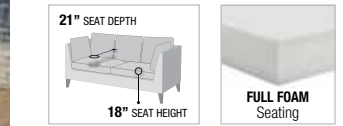

Amboise

LIGHT GRAY FABRIC

A. 55550
REVERSIBLE SECTIONAL SOFA
w/SLEEPER & STORAGE
LOVESEAT, 58"L x 34"D x 38"H
CHAISE, 34"L x 61"D x 38"H

PRODUCT FEATURES:
STORAGE CHAISE
LOVESEAT w/PULL-OUT BED
REVERSIBLE CHAISE & LOVESEAT
TIGHT SEAT & LOOSE SEAT CUSHION
BUTTONLESS TUFTED BACK CUSHION

PULL-OUT
SLEEPER
REVERSIBLE
SECTIONAL

A

Haruko

BLUE FABRIC

A. 55540
REVERSIBLE SECTIONAL SOFA
w/SLEEPER & STORAGE
CHAISE, 35"L x 60"D x 37"H
LOVESEAT, 61"L x 35"D x 37"H

PRODUCT FEATURES:
STORAGE CHAISE
LOVESEAT w/PULL-OUT BED
REVERSIBLE CHAISE & LOVESEAT
TIGHT SEAT & BACK CUSHION

PULL-OUT
SLEEPER
REVERSIBLE
SECTIONAL

A

Chambord

GRAY FABRIC

B. 55555
REVERSIBLE SECTIONAL SOFA
w/SLEEPER & STORAGE
LOVESEAT, 57"L x 34"D x 38"H
CHAISE, 31"L x 60"D x 38"H

REVERSIBLE CHAISE & LOVESEAT
STORAGE CHAISE
LOVESEAT w/PULL-OUT BED
BUTTONLESS TUFTED BACK CUSHION

PULL-OUT
SLEEPER
REVERSIBLE
SECTIONAL

new

B

LOVESEAT w/PULL-OUT BED
PILLOW TOP ARMREST
REVERSIBLE CHAISE & LOVESEAT
STORAGE CHAISE
TIGHT SEAT & BACK CUSHION

PULL-OUT
SLEEPER
REVERSIBLE
SECTIONAL

new

B

Nazli

GRAY FABRIC

B. 55525
REVERSIBLE SECTIONAL SOFA
w/SLEEPER & STORAGE
CHAISE, 36"L x 64"D x 40"H
LOVESEAT, 61"L x 36"D x 40"H