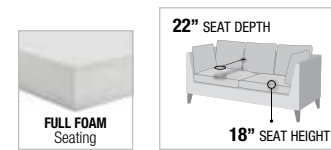

A. 50275 SECTIONAL SOFA w/SLEEPER & OTTOMAN

- RIGHT FACING CHAISE, 61" L x 35" D x 29"~33" H
- OTTOMAN w/STORAGE, 34" L x 22" D x 18" H
- LEFT FACING SOFA w/SLEEPER, 61" L x 35" D x 29"~33" H