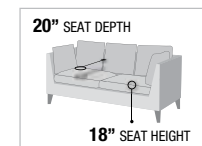

MI PIACE
MADE IN ITALY MODERN

SURROUNDING YOURSELF
IN BEAUTY COUNTS AS
SELF-CARE, RIGHT?

PRODUCT FEATURES:
WOODEN INNER FRAME
LOOSE BACK & TIGHT SEAT CUSHION
WEBBING SEATING
WOODEN BLOCK LEG

Valeria

MUSTARD OR WATERY LEATHER

The Valeria sofa set is one you'll want to spend lots of time in. This beautiful mustard or watery leather sofa features same tone stitching and unique wood block legs. Its deep, comfy seat and flared padded arms give it an incredible sink-right-in quality that's perfect for the whole family.

1. MUSTARD LEATHER
- A. **54945** SOFA, 79"L x 36"D x 31"H
  - B. **54946** LOVESEAT, 57"L x 36"D x 31"H
  - C. **54947** CHAIR, 33"L x 36"D x 31"H

1. WATERY LEATHER
- D. **54950** SOFA, 79"L x 36"D x 31"H
  - E. **54951** LOVESEAT, 57"L x 36"D x 31"H
  - F. **54952** CHAIR, 33"L x 36"D x 31"H