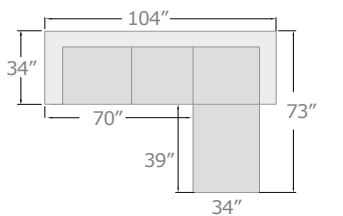

CHARCOAL LINEN

A. 54370 SECTIONAL SOFA & OTTOMAN w/2 PILLOWS

- RIGHT FACING SOFA, 70\"/>