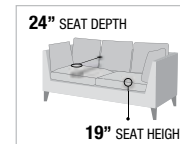

Ragenardus

GRAY FABRIC & ANTIQUE WHITE FINISH

The Ragenardus collection harmonizes traditional details with functional design to accommodate today's styles. This sofa set features tight seat and loose back cushion, crown and raised scrollwork ornamental trim and button tufted backrest. Accent pillows are also included to make your living room more splendid. Choose from antique white finish or vintage oak finish with its matching occasional tables, this collection will create an elegant and fabulous living room environment for your home.

- A. **56020** SOFA w/5 PILLOWS, 93"L x 35"D x 42"H
- B. **56021** LOVESEAT w/2 PILLOWS, 69"L x 35"D x 42"H
- C. **56022** CHAIR w/PILLOW, 46"L x 35"D x 42"H
- D. **86020** COFFEE TABLE, 52"L x 30"W x 19"H
- E. **86022** END TABLE, 26"L x 28"W x 26"H
- F. **86023** SOFA TABLE, 54"L x 20"W x 30"H