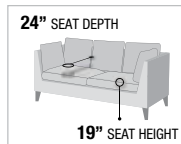

FULL FOAM Seating

C

24" SEAT DEPTH
19" SEAT HEIGHT