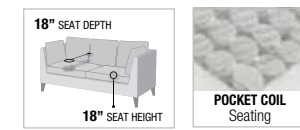

Eiroa
BEIGE FABRIC

58250
A. ADJUSTABLE SOFA
82"L x 35"D x 37"H
FLAT POSITION:
82"L x 43"D x 25"H

PRODUCT FEATURES:
WOODEN INNER FRAME
METAL LEG
TIGHT SEAT & BACK CUSHION
BUTTON TUFTED SEAT & BACK CUSHION
NAILHEAD TRIM
CONVERTIBLE FROM SOFA TO SLEEPER

new

Cilliers
GRAY VELVET
CHROME FINISH

57195
B. ADJUSTABLE SOFA
66"L x 31"D x 31"H
FLAT POSITION:
66"L x 39"D x 16"H

METAL LEG
CONVERTIBLE FROM SOFA TO SLEEPER
WOODEN INNER FRAME

new

Yolandi
TEAL VELVET
DARK WALNUT FINISH

57202
A. ADJUSTABLE SOFA
76"L x 41"D x 37"H
FLAT POSITION:
76"L x 51"D x 18"H

PRODUCT FEATURES:
WOODEN INNER FRAME
LOOSE BACK & TIGHT SEAT CUSHION
GRID TUFTED SEAT & BACK CUSHION
CONVERTIBLE FROM SOFA TO SLEEPER

new

A

WOODEN INNER FRAME
METAL LEG
TUFTED SEAT & BACK CUSHION
CONVERTIBLE FROM SOFA TO SLEEPER

new

Petokea
BLUE FABRIC

58255
B. ADJUSTABLE SOFA
76"L x 37"D x 32"H
FLAT POSITION:
76"L x 43"D x 18"H