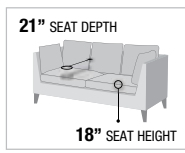

A. 51215 REVERSIBLE SECTIONAL SOFA

- LOVESEAT, 47" L x 33" D x 35" H
- CHAISE, 57" L x 36" D x 35" H
- OTTOMAN, 47" L x 24" D x 18" H

POCKET COIL Seating

A. 51210 REVERSIBLE SECTIONAL SOFA

- LOVESEAT, 47" L x 33" D x 35" H
- CHAISE, 57" L x 36" D x 35" H
- OTTOMAN, 47" L x 24" D x 18" H