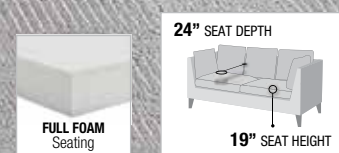

- A. 55075 SOFA, 90"L x 36"D x 33"H
- B. 84882 END TABLE w/DRAWER, 20"Dia x 21"H

PRODUCT FEATURES:
WOODEN INNER FRAME
SOLID WOOD BASE
TIGHT BACK & SEAT CUSHION
WOODEN SPLAYED LEG

TOP GRAIN LEATHER

new

Metis