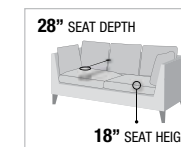

Mahler II

BEIGE LINEN

Create a clean, contemporary look with the gently curved Mahler II living room set. The inner wooden frame and block plastic legs offer maximum support. Upholstered in a beige textured-linen fabric. The barrel seat back makes for plush, modern depth that envelopes guests in comfort and style from all angles. The included accent pillows complement the set beautifully.