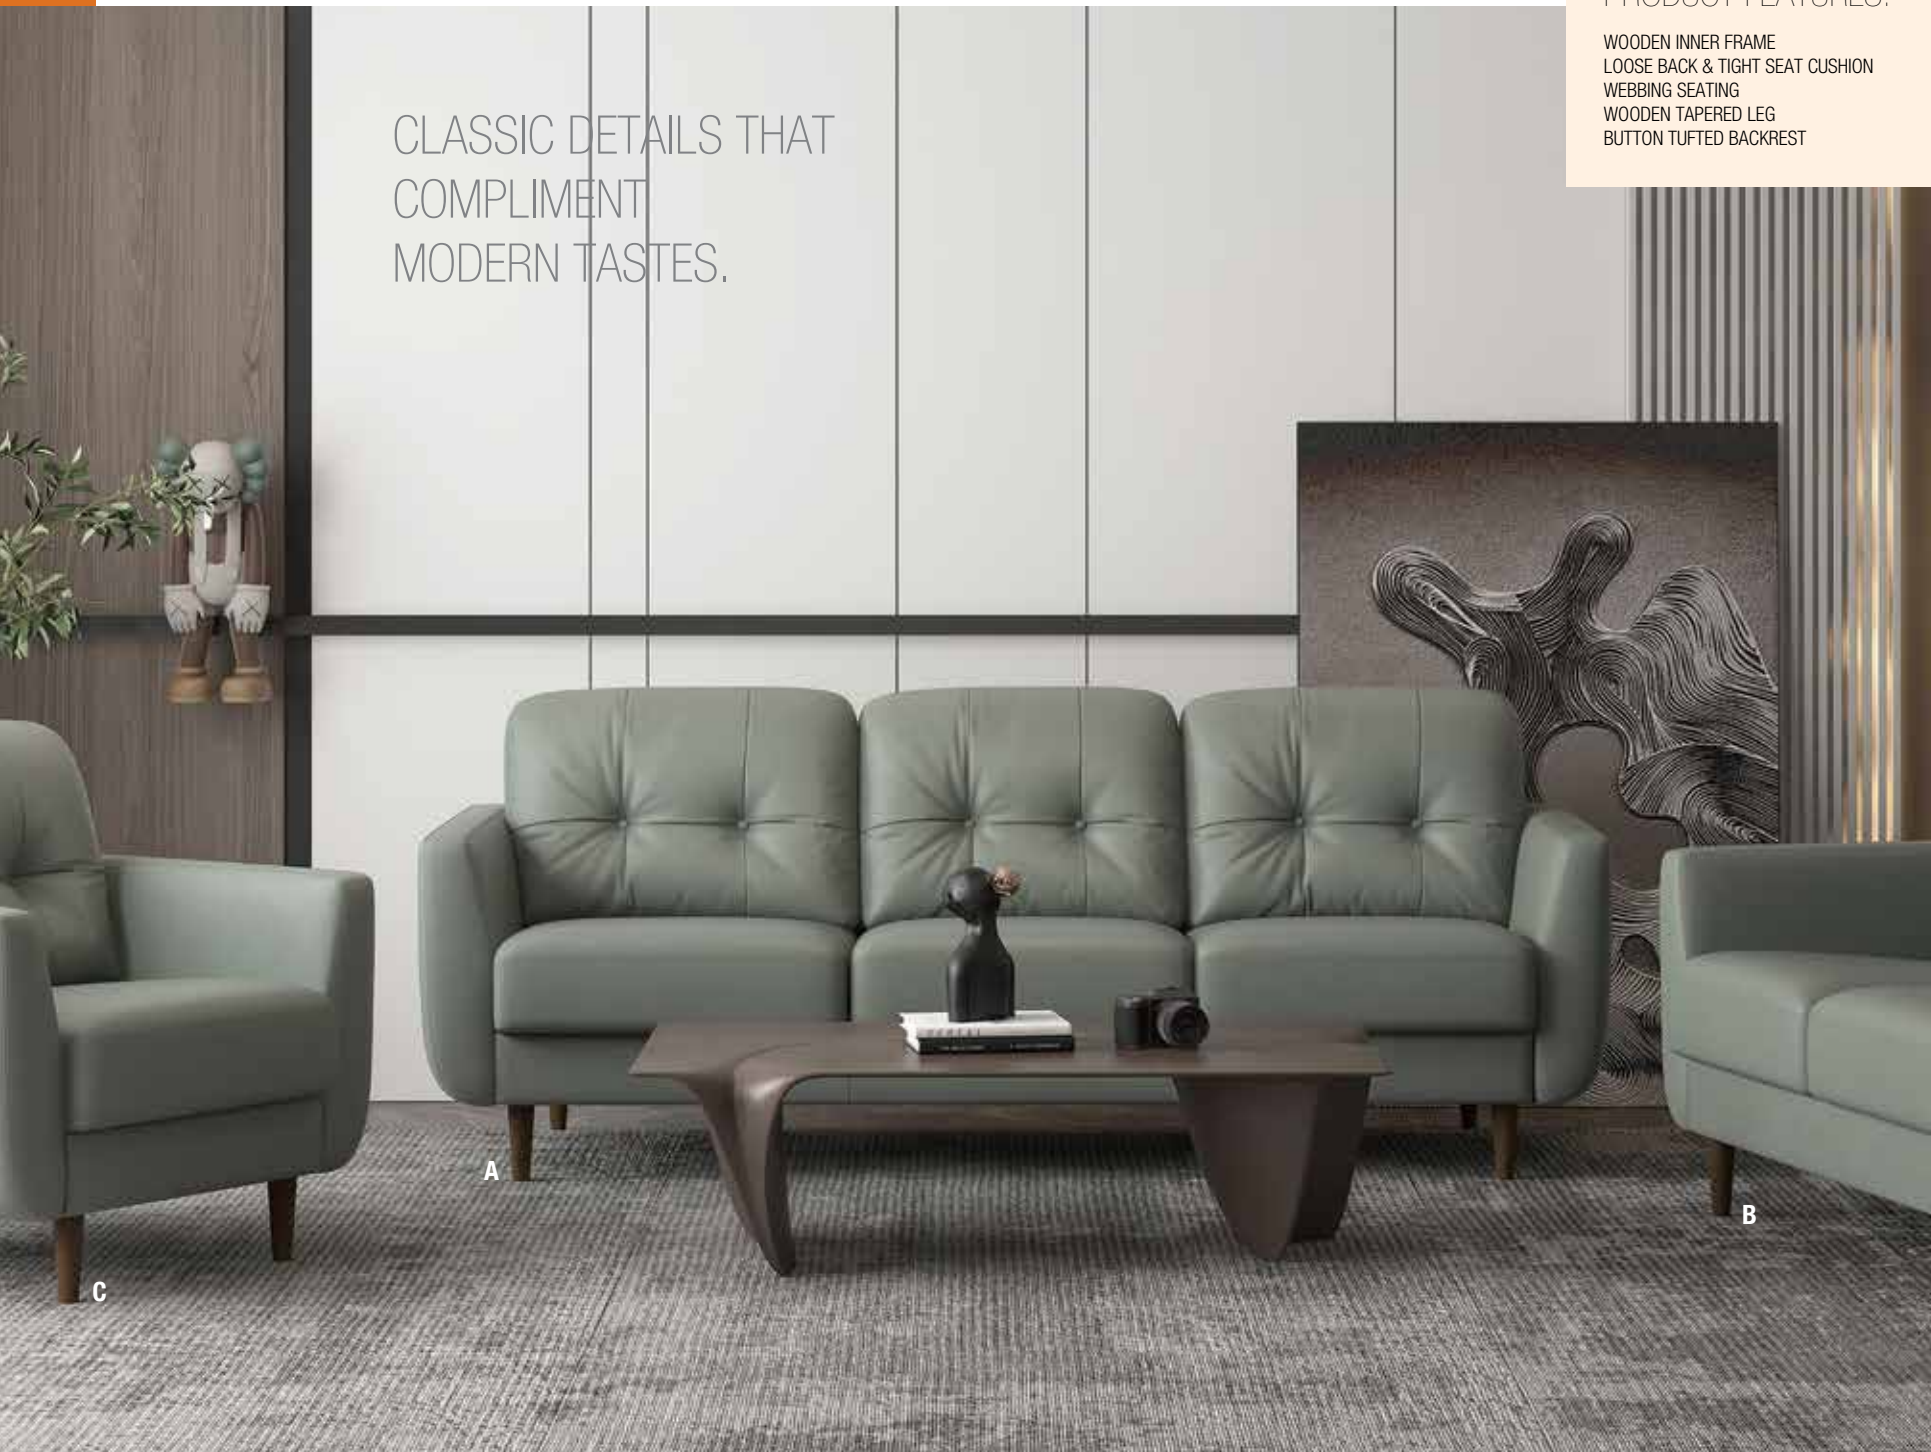

CLASSIC DETAILS THAT
COMPLIMENT
MODERN TASTES.

PRODUCT FEATURES:

- WOODEN INNER FRAME
- LOOSE BACK & TIGHT SEAT CUSHION
- WEBBING SEATING
- WOODEN TAPERED LEG
- BUTTON TUFTED BACKREST