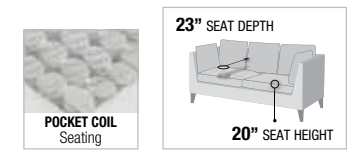

A. LV01023 SECTIONAL SOFA w/SLEEPER
LEFT FACING LOVESEAT, 65"L x 37"D x 39"H
RIGHT FACING CHAISE, 37"L x 63"D x 39"H

B. LV01024 OTTOMAN w/STORAGE
39"L x 23"D x 20"H

ACOOSE

GRAY FABRIC

This Acoose sleeper sectional sofa and storage ottoman combine to serve as a space-saving anchor for your living room and a spot for guests to sleep at night. Made of an inner wooden frame and wrapped in fabric upholstery, this sleeper sofa has a front that pulls out to enhance its use. The storage beneath the ottoman gives you a spot to stow away pillows, blankets, and other items.