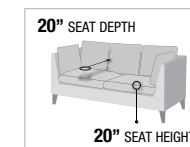

A. 52070 POWER MOTION SECTIONAL SOFA w/USB PORT

- LEFT FACING RECLINER, 41"L x 39"D x 39"H
- RIGHT FACING RECLINER, 41"L x 39"D x 39"H
- ARMLESS RECLINER, 32"L x 39"D x 39"H
- ARMLESS CHAIR, 32"L x 39"D x 39"H
- CONSOLE, 13"L x 38"D x 39"H
- WEDGE, 67"L x 43"D x 39"H