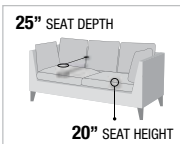

POCKET COIL Seating

C

25" SEAT DEPTH

20" SEAT HEIGHT