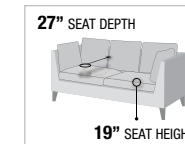

27" SEAT DEPTH

19" SEAT HEIGHT

Versailles

IVORY FABRIC & BONE WHITE FINISH

Creating an elegant and traditional design in living room, the Versailles sofa set is your ideal choice. Seating in a crescent environment and feeling like royalty, you can be more convenient to enjoy the family time or play with your friends. Additionally, combining with the two accent chairs and the circular design, this sofa set will have more room for family or friends and will create you warmer, comfortable, and friendly atmosphere in cherry oak bone white or antique platinum finish.