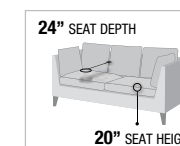

MODULAR SECTIONAL
CREATE YOUR STYLE

PRODUCT FEATURES:
WOODEN INNER FRAME
CRYSTAL LIKE BUTTON TUFTED
TIGHT BACK & SEAT CUSHION
PLASTIC ROUND LEG
PILLOWS NOT INCLUDED

Bois II

GRAY VELVET

With the unlimited possible options, Bois II collection features a soft upholstery velvet, tight back & seat cushion. Also this storage ottoman can be used as a footrest, coffee table or extra seating in a pinch. This collection is completely modular so you can create the living room for your comfort needs.

- **A. 53305** MODULAR ARMLESS CHAIR, 29"L x 34"D x 33"H
- **B. 53306** MODULAR WEDGE, 34"L x 34"D x 33"H
- **C. 53307** OTTOMAN w/STORAGE, 34"L x 29"D x 19"H

new