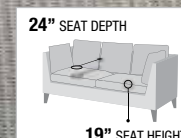

A. LV01021

SOFA, 96"L x 39"D x 29"H

PRODUCT FEATURES:

- WOODEN INNER FRAME
- METAL LEGS
- LOOSE SEAT & TIGHT BACK CUSHION
- TOP GRAIN LEATHER
- BUTTON TUFTED

new

TOP GRAIN LEATHER

TOP GRAIN LEATHER

new