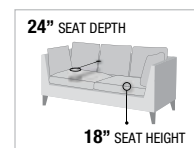

Lloyd

BLACK PU

This Lloyd sectional sofa guarantees that you will always be ready for any situation when you're hosting a get-together. The chaise and sofa offer plenty of space for guests to sit and relax while the storage space can quickly transform this sectional sofa into a guest bed by revealing the extension beneath the sofa cushion. With this Lloyd sectional sofa, you don't need to worry about unexpected guests staying overnight.