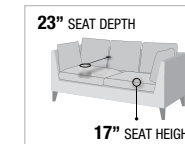

PRODUCT FEATURES:

- TIGHT BACK & LOOSE SEAT CUSHION
- WOODEN INNER FRAME
- WOODEN LEGS
- NAILHEAD TRIM

new

Tania

CREAM LINEN & BROWN FINISH

Finely crafted with superb carved details and a lovely natural finish, the Tania sofa flaunts a French cabriole silhouette that perches on graceful cabriole legs and showcases its antique-inspired profile. The nailhead trim accents give this piece a modern touch. It is beautifully upholstered in natural cream linen to complement your home and magnify your personal style.

- A. **LV01130** SOFA w/3 PILLOWS, 76"L x 30"D x 39"H
- B. **LV01131** LOVESEAT w/2 PILLOWS, 56"L x 30"D x 39"H
- C. **LV01132** CHAIR w/PILLOW, 29"L x 30"D x 39"H

PRODUCT FEATURES:

- TIGHT BACK & LOOSE SEAT CUSHION
- WOODEN INNER FRAME
- BUTTON TUFTED BACK CUSHION
- ACCENT PILLOW INCLUDED(CHAIR)
- WOODEN LEGS

new

Samael

GRAY LINEN & DARK BROWN FINISH

With a nod to vintage French design, the Samael is a modern interpretation of a camel-back sofa is distinguished by its exposed, and beautifully carved, wooden frame that wraps you in comfort. Its curved frame with a winding front rail sits off the floor on carved cabriole legs. Enveloped in gray-colored linen, the piece features a deep bench seat cushion.

- A. **LV01127** SOFA w/3 PILLOWS, 84"L x 29"D x 37"H
- B. **LV01128** LOVESEAT w/2 PILLOWS, 64"L x 29"D x 37"H
- C. **LV01129** CHAIR w/PILLOW, 37"L x 29"D x 37"H
- D. **LV01163** CHAIR w/PILLOW, 37"L x 29"D x 37"H
- E. **84865** COFFEE TABLE w/MARBLE TOP, 52"L x 32"W x 20"H
- F. **84867** END TABLE w/MARBLE TOP, 26"L x 28"W x 24"H