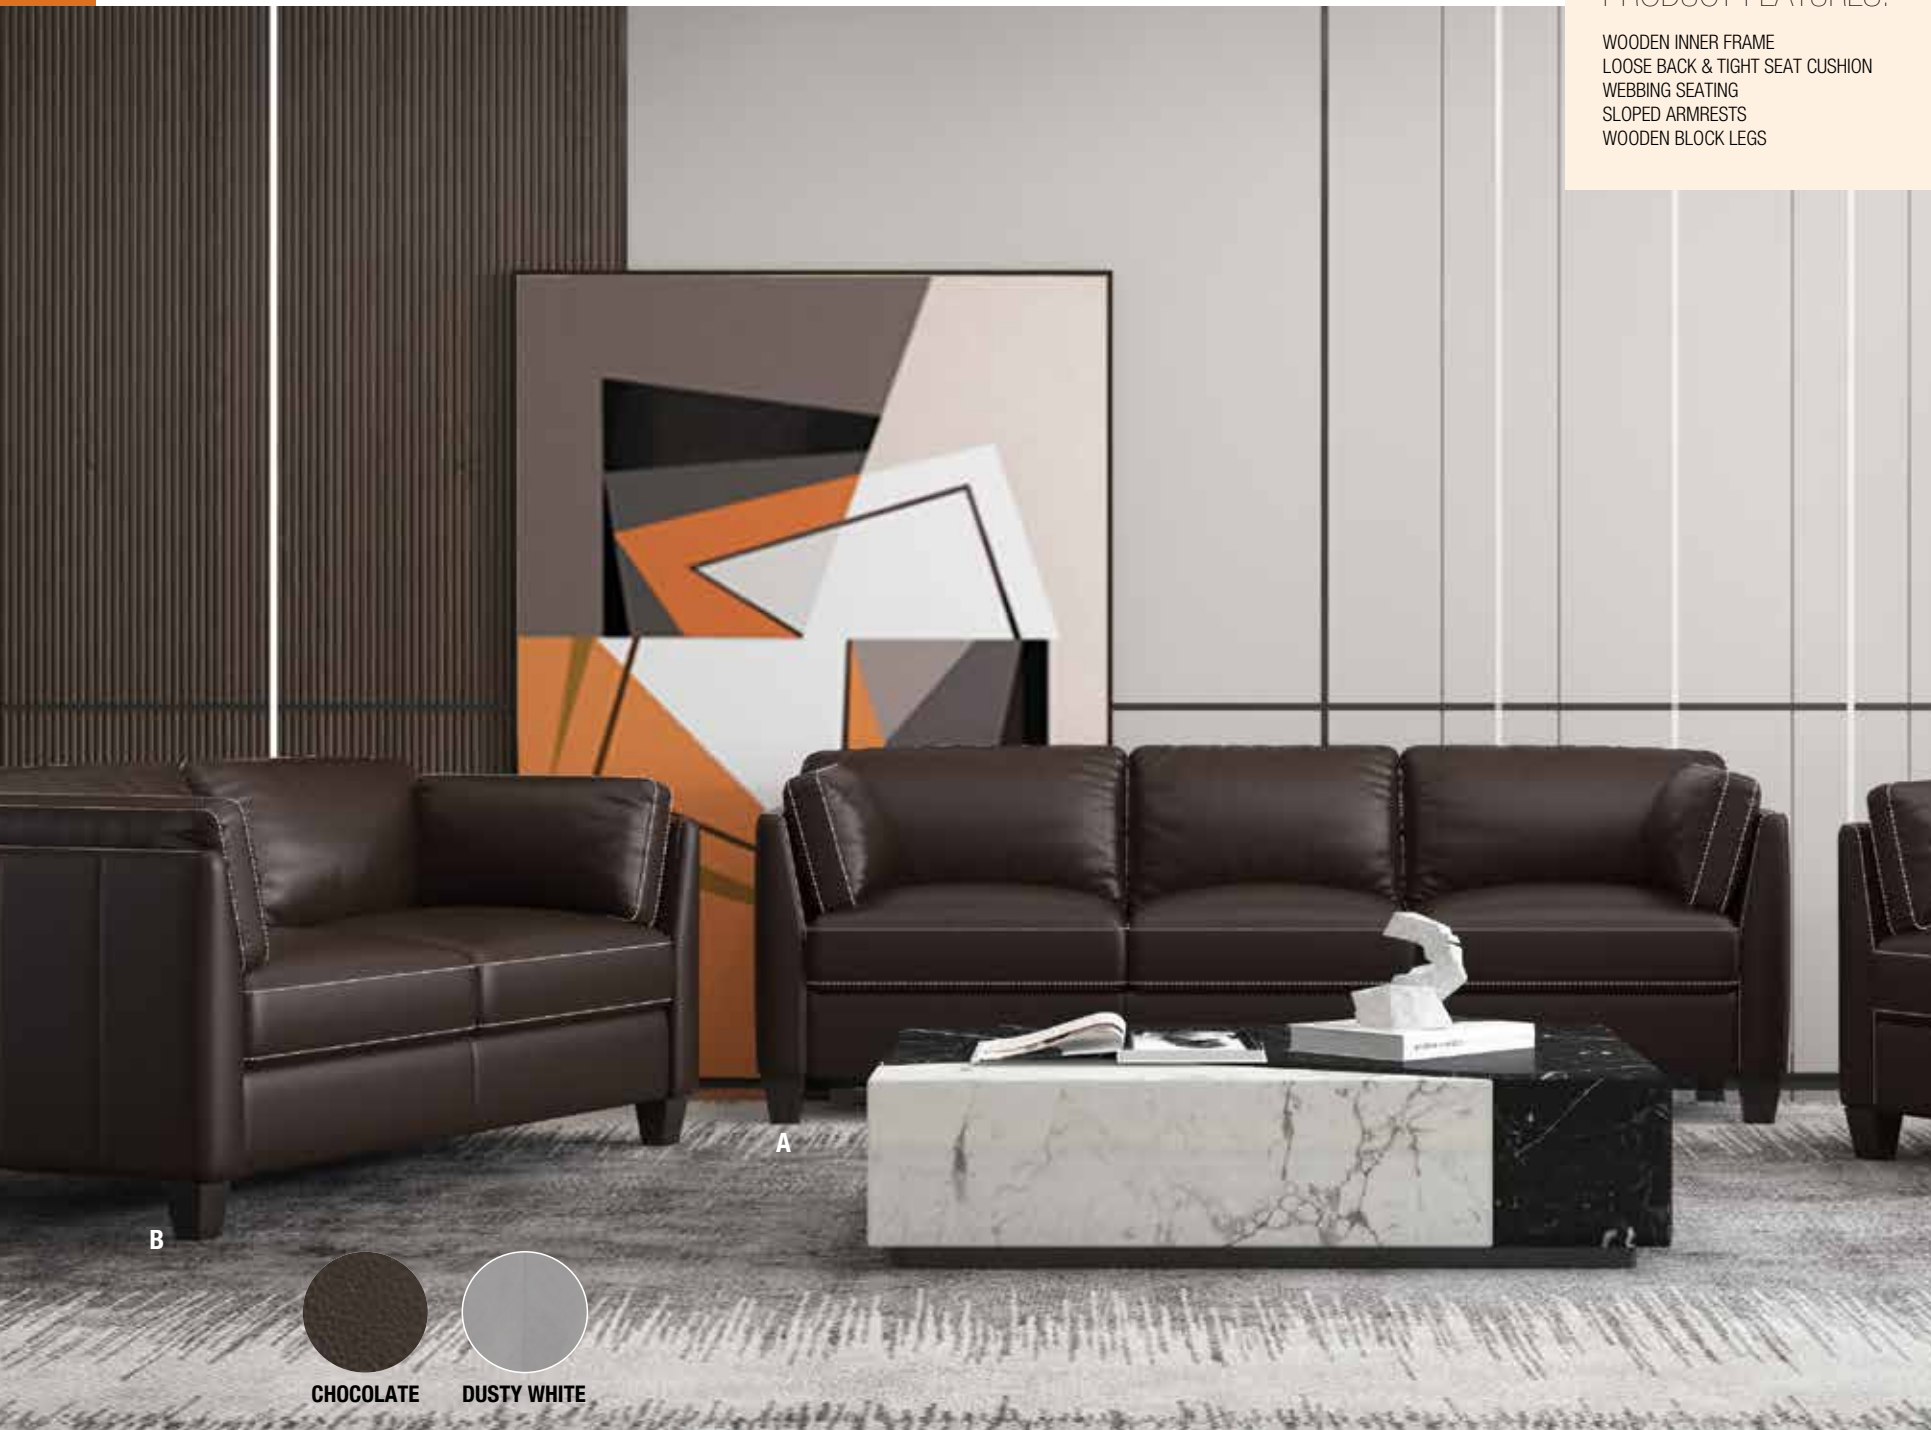

PRODUCT FEATURES:

- WOODEN INNER FRAME
- LOOSE BACK & TIGHT SEAT CUSHION
- WEBBING SEATING
- SLOPED ARMRESTS
- WOODEN BLOCK LEGS

Matias

CHOCOLATE OR DUSTY WHITE LEATHER

The Matias sofa set is one you'll want to spend lots of time in. This beautiful dusty white or chocolate leather sofa features contrast tone stitching and unique wooden block legs. Its deep, comfy seat and sloped style padded arms with pillow give it an incredible sink-right-in quality that's perfect for the whole family.

1. CHOCOLATE
- A. **55010** SOFA, 81"L x 34"D x 31"H
  - B. **55011** LOVESEAT, 59"L x 34"D x 31"H
  - C. **55012** CHAIR, 36"L x 34"D x 31"H

1. DUSTY WHITE
- D. **55015** SOFA, 81"L x 34"D x 31"H
  - E. **55016** LOVESEAT, 59"L x 34"D x 31"H
  - F. **55017** CHAIR, 36"L x 34"D x 31"H