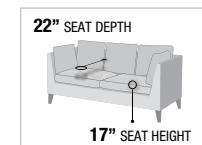

TAUPE LEATHER

- D. **LV00940** SOFA, 88"L x 38"D x 34"H
- E. **LV00941** LOVESEAT, 66"L x 38"D x 35"H
- F. **LV00942** CHAIR, 41"L x 38"D x 35"H