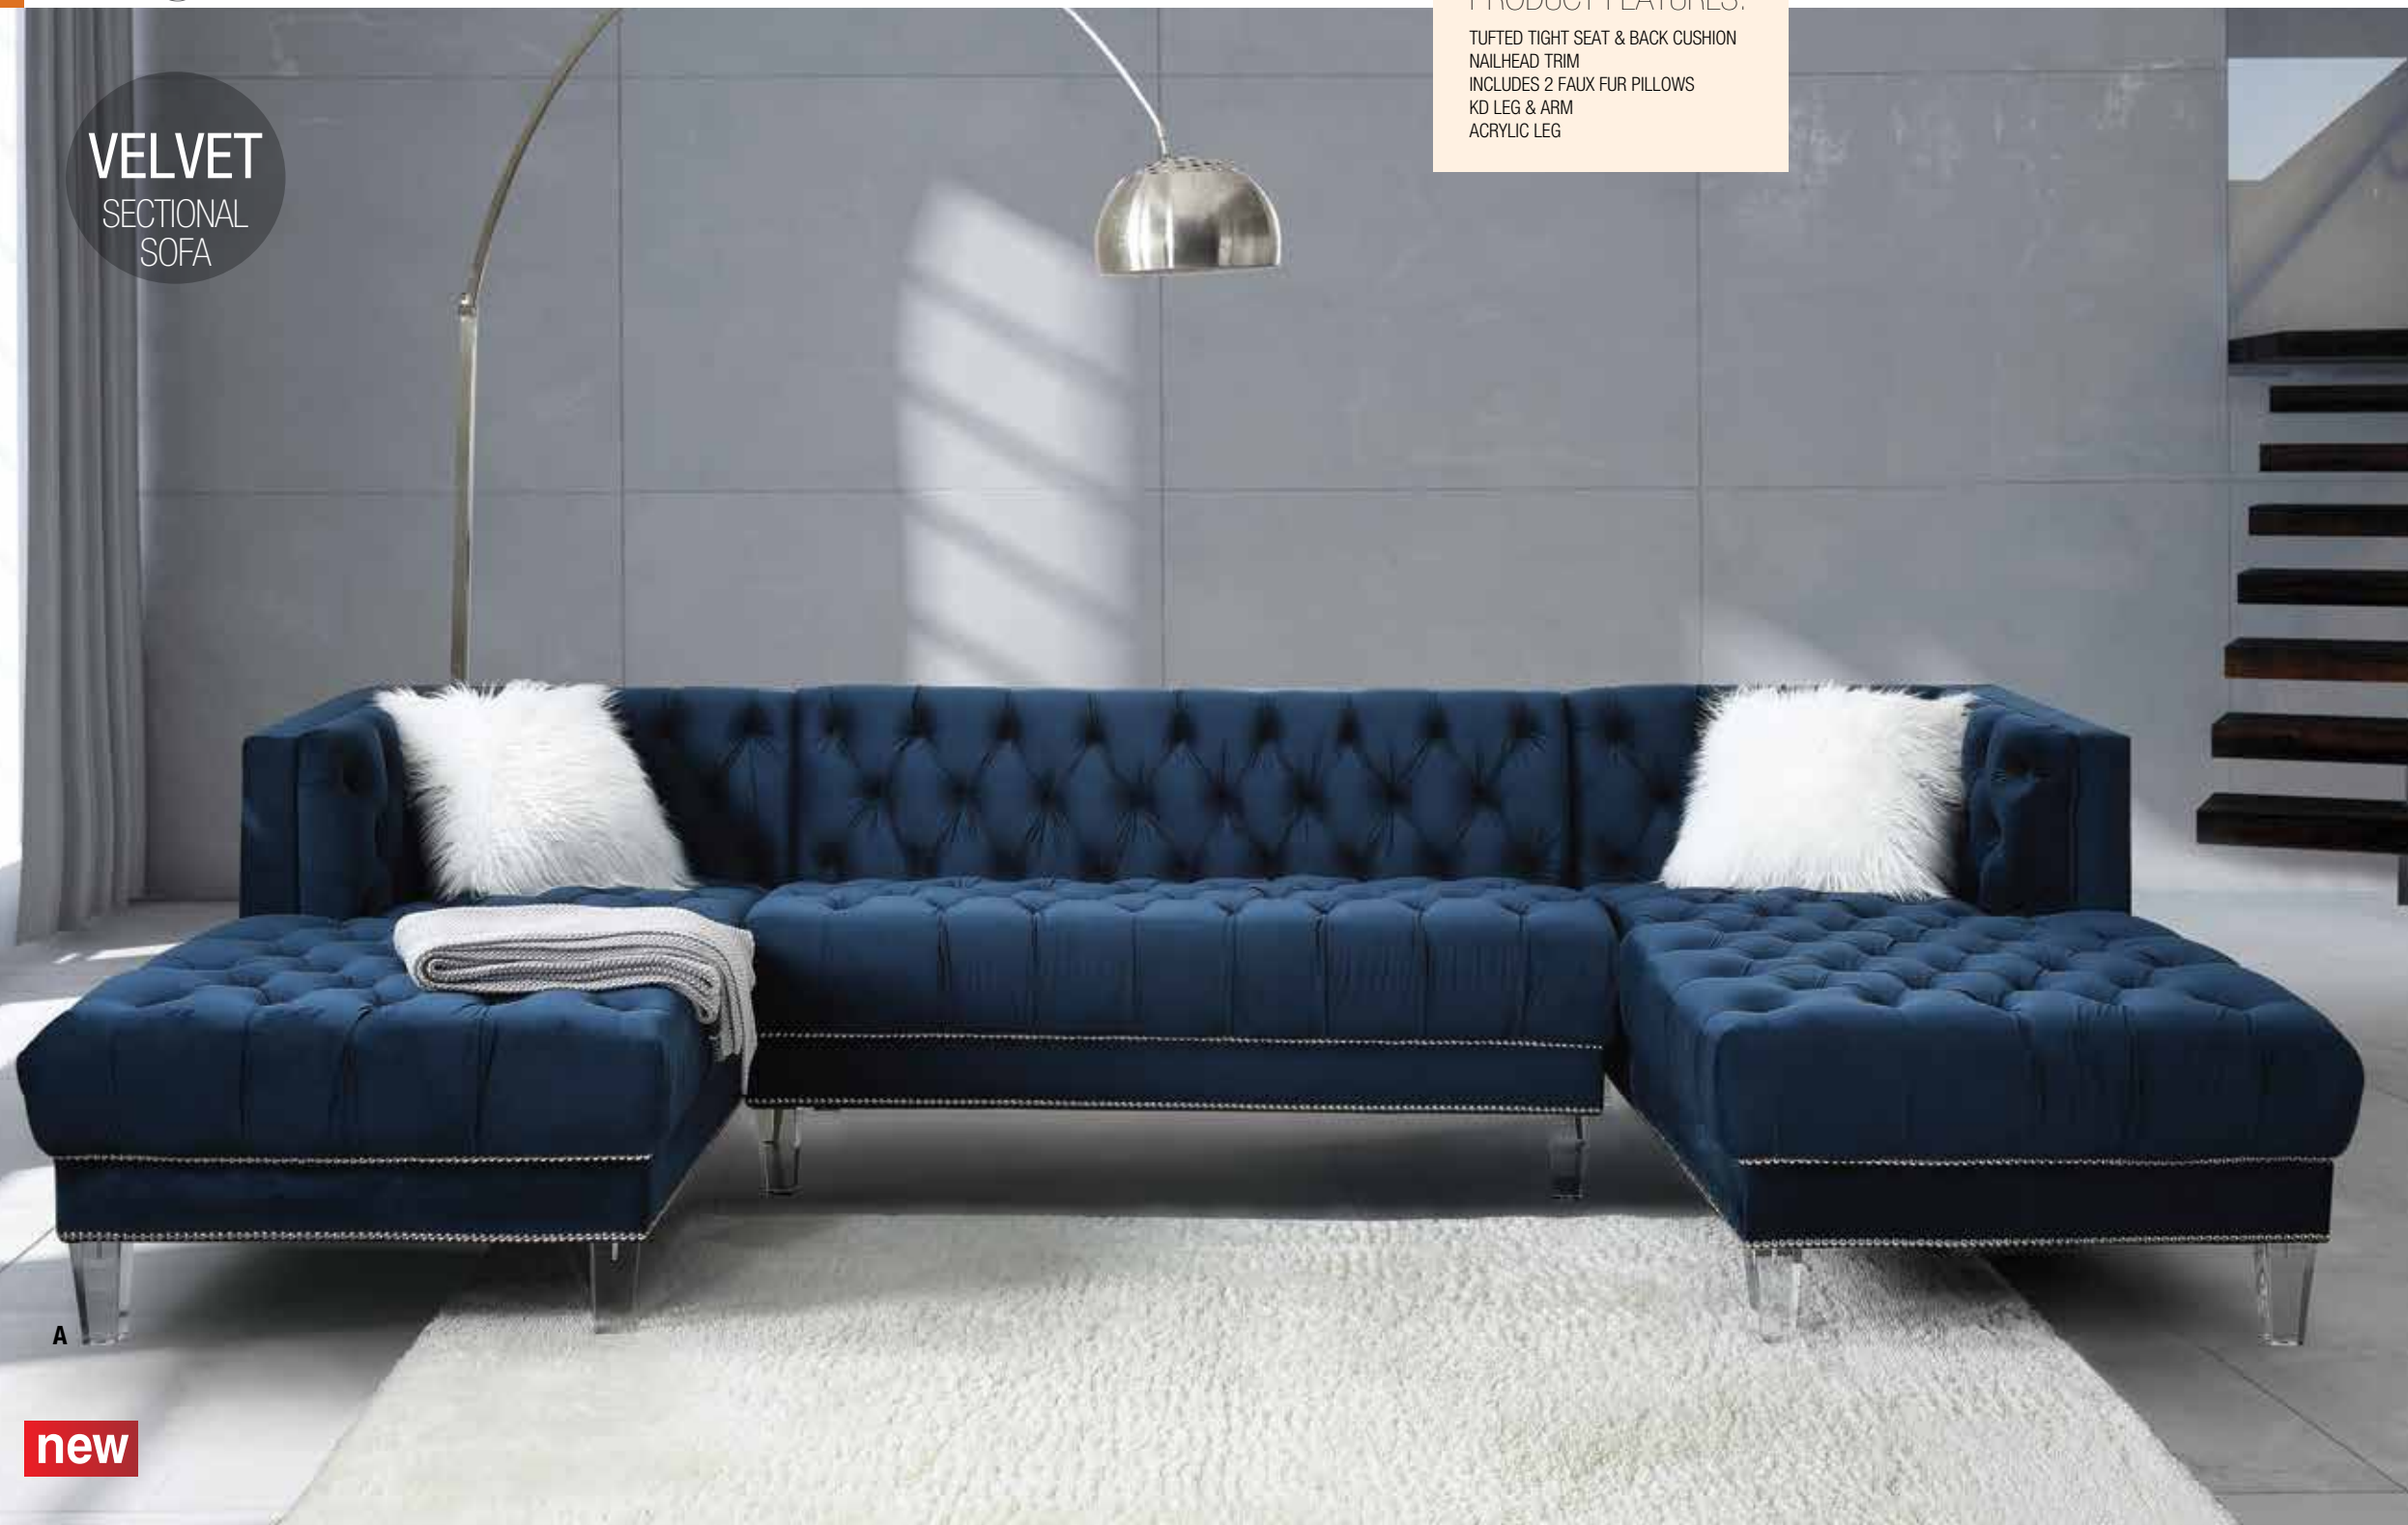

PRODUCT FEATURES:

- TUFTED TIGHT SEAT & BACK CUSHION
- NAILHEAD TRIM
- INCLUDES 2 FAUX FUR PILLOWS
- KD LEG & ARM
- ACRYLIC LEG

VELVET
SECTIONAL
SOFA

A

new

new