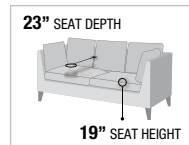

PRODUCT FEATURES:

- TIGHT SEAT & BACK CUSHION
- INCLUDES STORAGE CONSOLE & 2 CUP HOLDERS
- METAL LEGS
- KD LEGS & BACK
- WOODEN INNER FRAME

Walcher

GRAY LINEN

A modern take on a classic silhouette, the Walcher sectional is guaranteed to meet all your needs. With a useful storage console that features two cupholders, you can comfortably lounge for hours and have your favorite drink by your side. The storage console is excellent for keeping all your electronic remotes in one place without getting up to find them to switch between devices. This contemporary sectional set is perfect for adorning any living space.

A. 51900 SECTIONAL SOFA

- LEFT FACING LOVESEAT, 64"L x 34"D x 38"H
- RIGHT FACING CHAISE, 37"L x 64"D x 38"H
- STORAGE CONSOLE w/CUP HOLDERS, 15"L x 35"D x 34"H

PRODUCT FEATURES:

- STORAGE CHAISE
- 1 RECLINING SEAT
- PILLOW TOP ARMREST
- WOODEN INNER FRAME
- TIGHT SEAT & BACK CUSHION
- KD BACK

A. 51605 RECLINING SECTIONAL SOFA w/STORAGE

- RIGHT FACING LOVESEAT w/RECLINER, 67"L x 38"D x 40"H
- LEFT FACING CHAISE w/STORAGE, 39"L x 62"D x 40"H

Trifora

DARK GRAY FABRIC

Designed with smaller spaces in mind, the Trifora reclining storage sectional sofa is the ideal seating solution for tight spaces. This sofa offers various functions such as a storage chaise. Excellent for storing everything that you want to keep out of sight. The reclining feature is ideal for maximum comfort and enjoyment, great for movie and game nights. The plush pillow top armrests and pocket coil seats add more coziness to the sofa. The KD construction allows for easy assembly.