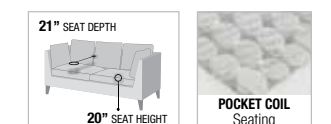

REVERSIBLE
SECTIONAL
SOFA

PRODUCT FEATURES:

- BUTTONLESS TUFTED BACKREST
- ACCENT PILLOWS INCLUDED
- LOOSE BACK & SEAT CUSHION
- REMOVABLE PILLOW COVER
- WOODEN INNER FRAME & KD BACK
- NAILHEAD TRIM

Belville

BEIGE VELVET

The Belville Sectional Sofa features reversible chaise, two accent pillows, removable seat cushion, loose backrest pillows, and matching storage ottoman. It's sleek and casual design will give your living room the perfect contemporary look. This collection is available in chocolate, beige, and gray velvet for you to choose from.

A. 52705 REVERSIBLE SECTIONAL SOFA w/PILLOWS

SOFA, 78"L x 33"D x 36"H
CHAISE, 79"L x 33"D x 36"H

B. 52708 OTTOMAN w/STORAGE, 35\"/>

PRODUCT FEATURES:

- WOODEN INNER FRAME & KD BACK
- BUTTONLESS TUFTED BACKREST
- ACCENT PILLOWS INCLUDED
- NAILHEAD TRIM
- LOOSE BACK & SEAT CUSHION
- REMOVABLE PILLOW COVER

Belville

GRAY VELVET

A. 52710 REVERSIBLE SECTIONAL SOFA w/PILLOWS

SOFA, 78"L x 33"D x 36"H
CHAISE, 79"L x 33"D x 36"H

B. 52713 OTTOMAN w/STORAGE

35"L x 25"D x 19"H

Belville

CHOCOLATE VELVET

C. 52700 REVERSIBLE SECTIONAL SOFA w/PILLOWS

SOFA, 78"L x 33"D x 36"H
CHAISE, 79"L x 33"D x 36"H

D. 52703 OTTOMAN w/STORAGE

35"L x 25"D x 19"H