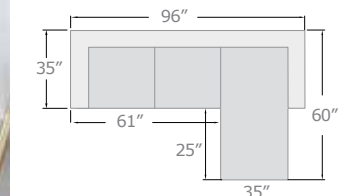

Amboise

LIGHT GRAY FABRIC

A. 55550
REVERSIBLE SECTIONAL SOFA
w/SLEEPER & STORAGE
LOVESEAT, 58"L x 34"D x 38"H
CHAISE, 34"L x 61"D x 38"H

PRODUCT FEATURES:
STORAGE CHAISE
LOVESEAT w/PULL-OUT BED
REVERSIBLE CHAISE & LOVESEAT
TIGHT SEAT & LOOSE SEAT CUSHION
BUTTONLESS TUFTED BACK CUSHION

PULL-OUT
SLEEPER
REVERSIBLE
SECTIONAL

A

Haruko

BLUE FABRIC

A. 55540
REVERSIBLE SECTIONAL SOFA
w/SLEEPER & STORAGE
CHAISE, 35"L x 60"D x 37"H
LOVESEAT, 61"L x 35"D x 37"H

PRODUCT FEATURES:
STORAGE CHAISE
LOVESEAT w/PULL-OUT BED
REVERSIBLE CHAISE & LOVESEAT
TIGHT SEAT & BACK CUSHION

PULL-OUT
SLEEPER
REVERSIBLE
SECTIONAL

A

Chambord

GRAY FABRIC

B. 55555
REVERSIBLE SECTIONAL SOFA
w/SLEEPER & STORAGE
LOVESEAT, 57"L x 34"D x 38"H
CHAISE, 31"L x 60"D x 38"H

REVERSIBLE CHAISE & LOVESEAT
STORAGE CHAISE
LOVESEAT w/PULL-OUT BED
BUTTONLESS TUFTED BACK CUSHION

PULL-OUT
SLEEPER
REVERSIBLE
SECTIONAL

new

B

LOVESEAT w/PULL-OUT BED
PILLOW TOP ARMREST
REVERSIBLE CHAISE & LOVESEAT
STORAGE CHAISE
TIGHT SEAT & BACK CUSHION

PULL-OUT
SLEEPER
REVERSIBLE
SECTIONAL

new

B

Nazli

GRAY FABRIC

B. 55525
REVERSIBLE SECTIONAL SOFA
w/SLEEPER & STORAGE
CHAISE, 36"L x 64"D x 40"H
LOVESEAT, 61"L x 36"D x 40"H