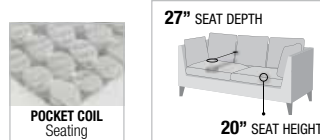

PRODUCT FEATURES:
WOODEN INNER FRAME
ROLLED ARMREST & WING BACK STYLE
BUTTON TUFTED BACK CUSHION
TIGHT BACK & LOOSE SEAT CUSHION
ACCENT PILLOWS INCLUDED

MARBLE TOP
COFFEE & END TABLE

Jayceon
FABRIC & CHAMPAGNE FINISH

The Jayceon sofa collection is gorgeous, with shimmering fabric upholstery that highlights the champagne finish of the wooden frame. Button-tufted seatbacks wing out under carved arches. Loose seat cushions are upholstered in a floral patterned fabric that extends over rolled arms. A scrolled floral motif adorns each piece in this addition to Acme's exclusive design collection, including matching occasional tables.

- A. **54865** SOFA w/5 PILLOWS, 94"L x 38"D x 48"H
- B. **54866** LOVESEAT w/2 PILLOWS, 68"L x 38"D x 48"H
- C. **54867** CHAIR w/PILLOW, 45"L x 37"D x 44"H
- D. **84865** COFFEE TABLE w/MARBLE TOP, 52"L x 32"W x 20"H
- E. **84867** END TABLE w/MARBLE TOP, 26"L x 28"W x 24"H

PRODUCT FEATURES:
LOOSE SEAT & TIGHT BACK CUSHION
WINGBACK BUTTON TUFTED SOFA
WOODEN INNER FRAME
ACCENT PILLOWS INCLUDED

new

MARBLE TOP
COFFEE & END TABLE

Elozzol
FABRIC & ANTIQUE BRONZE FINISH

An assortment of materials and patterned hues highlight this elegant, traditional Elozzol collection. Plush and luxurious with rich upholstery, it offers an exquisitely comfortable space to lounge and relax after a long day. This set flaunts a rich, ornate frame in an antique bronze finish featuring intricate, detail-carved wooden trim and claw feet for a tasteful and timeless look. With its stylish, patterned pillows and thick, plush cushions, this magnificent sofa set gives any living room an opulent and inviting atmosphere. Turn your living room or family room into the relaxed centerpiece of your home with the Elozzol collection.