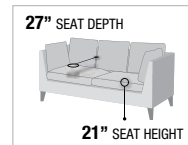

PRODUCT FEATURES:
CRYSTAL-LIKE BUTTON TUFTED BACKREST
ARCHED WOODEN TRIM & CROWN
HARDWOOD FRAME
ACCENT PILLOWS INCLUDED
TIGHT BACK & LOOSE SEAT CUSHIONS
WINGBACK STYLE
ROLLED ARMREST