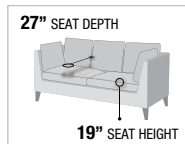

new

PRODUCT FEATURES:

- WOODEN INNER FRAME
- LOOSE SEAT & TIGHT BACK CUSHION
- ACCENT PILLOWS INCLUDED
- BUTTON TUFTED BACKREST
- WINGBACK DESIGN

Nurmive

BEIGE FABRIC

Popularized the Louis XV-era, cabriole style furniture creates a regal look, with its exposed wooden frame, and tight cushioning. This formal Nurmive collection adds a sense of provincial elegance in neutral beige upholstery. The backrests are enhanced with button tufting and the wooden frame is accentuated with gold trim. The included throw pillows are in bold and light hues to offset the pieces and bring them to life.

- A. **LV00251** SOFA w/7 PILLOWS, 86"L x 43"D x 41"H
- B. **LV00252** LOVESEAT w/6 PILLOWS, 66"L x 43"D x 41"H
- C. **LV00253** CHAIR w/2 PILLOWS, 43"L x 41"D x 41"H

PRODUCT FEATURES:

- WOODEN INNER FRAME
- TIGHT BACK & LOOSE SEAT CUSHION
- ACCENT PILLOWS INCLUDED
- HIGH SHELTER ARMREST

new

MARBLE TOP
COFFEE & END TABLE

- A. **54235** SOFA w/3 PILLOWS, 85"L x 37"D x 35"H
- B. **54236** LOVESEAT w/2 PILLOWS, 64"L x 37"D x 35"H
- C. **54237** CHAIR w/PILLOW, 38"L x 37"D x 35"H
- D. **LV00608** COFFEE TABLE w/MARBLE TOP, 52"L x 30"W x 19"H
- E. **LV00609** END TABLE w/MARBLE TOP, 24"L x 28"W x 24"H

Zemocryss

BEIGE FABRIC

Create a homey and inviting casual space with Zemocryss Sofa. The sofa features tight back and loose seat cushion in beige fabric for a soft hue and cozy comfort. Pocket coil seating boasts good support and durability, with high shelter arms and tufted detailing taking luxury and comfort to a whole new level. Three accent pillows complement the upholstery fabric, adding a rich, opulent touch to the design.