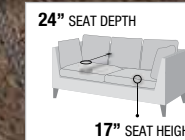

PRODUCT FEATURES:

- SIDE TABLE ATTACHED
- METAL LEG
- TIGHT SEAT & BACK CUSHIONS
- WOODEN INNER FRAME