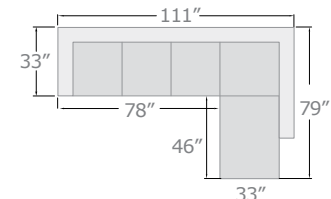

Belville

GRAY VELVET

A. 52710 REVERSIBLE SECTIONAL SOFA w/PILLOWS

SOFA, 78"L x 33"D x 36"H
CHAISE, 79"L x 33"D x 36"H

B. 52713 OTTOMAN w/STORAGE

35"L x 25"D x 19"H

Belville

CHOCOLATE VELVET