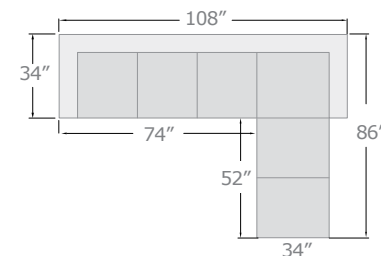

A. **52765** SECTIONAL SOFA

LEFT FACING SOFA, 74"L x 34"D x 33"H

RIGHT FACING LOVESEAT & WEDGE, 86"L x 34"D x 33"H

PRODUCT FEATURES:

- BUTTONLESS TUFTED BACKREST
- TIGHT BACK & SEAT CUSHION
- WOODEN TAPERED LEG