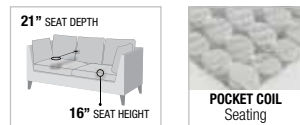

Bernstein

GRAY LINEN & WALNUT FINISH

57192
C. ADJUSTABLE SOFA
76"L x 31"D x 33"H
FLAT POSITION: 76"L x 42"D x 24"H