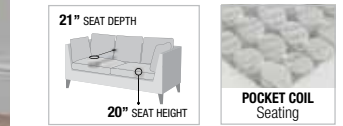

Amboise

LIGHT GRAY FABRIC

A. 55550
REVERSIBLE SECTIONAL SOFA
w/SLEEPER & STORAGE
LOVESEAT, 58"L x 34"D x 38"H
CHAISE, 34"L x 61"D x 38"H

PRODUCT FEATURES:
STORAGE CHAISE
LOVESEAT w/PULL-OUT BED
REVERSIBLE CHAISE & LOVESEAT
TIGHT SEAT & LOOSE SEAT CUSHION
BUTTONLESS TUFTED BACK CUSHION

PULL-OUT
SLEEPER
REVERSIBLE
SECTIONAL

A

Haruko

BLUE FABRIC

A. 55540
REVERSIBLE SECTIONAL SOFA
w/SLEEPER & STORAGE
CHAISE, 35"L x 60"D x 37"H
LOVESEAT, 61"L x 35"D x 37"H

PRODUCT FEATURES:
STORAGE CHAISE
LOVESEAT w/PULL-OUT BED
REVERSIBLE CHAISE & LOVESEAT
TIGHT SEAT & BACK CUSHION

PULL-OUT
SLEEPER
REVERSIBLE
SECTIONAL

A

Chambord

GRAY FABRIC

B. 55555
REVERSIBLE SECTIONAL SOFA
w/SLEEPER & STORAGE
LOVESEAT, 57"L x 34"D x 38"H
CHAISE, 31"L x 60"D x 38"H

REVERSIBLE CHAISE & LOVESEAT
STORAGE CHAISE
LOVESEAT w/PULL-OUT BED
BUTTONLESS TUFTED BACK CUSHION

PULL-OUT
SLEEPER
REVERSIBLE
SECTIONAL

new

B

LOVESEAT w/PULL-OUT BED
PILLOW TOP ARMREST
REVERSIBLE CHAISE & LOVESEAT
STORAGE CHAISE
TIGHT SEAT & BACK CUSHION

PULL-OUT
SLEEPER
REVERSIBLE
SECTIONAL

new

B

Nazli

GRAY FABRIC

B. 55525
REVERSIBLE SECTIONAL SOFA
w/SLEEPER & STORAGE
CHAISE, 36"L x 64"D x 40"H
LOVESEAT, 61"L x 36"D x 40"H