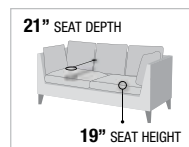

VELVET
SOFA SET

PRODUCT FEATURES:

- TIGHT BACK & LOOSE SEAT CUSHION
- STAINLESS LEGS
- REMOVABLE SEAT & BACK CUSHION COVER
- ACCENT PILLOWS INCLUDED
- WOODEN INNER FRAME

new

Fergal

BLACK VELVET & GOLD FINISH

With an impressive metal gold base and eye-catching geometric patterned sides merged with a traditional tuxedo design, the Fergal collection is sure to impress everyone. The luxurious black velvet upholstery makes the gold accents pop; initiating them as the focal point of your living space. The wooden inner frame makes for durable construction, while the seats provide hours of comfort. Leave your guests impressed with the Fergal collection.

- A. **55665** SOFA w/4 PILLOWS, 83"L x 36"D x 34"H
- B. **55666** LOVESEAT w/4 PILLOWS, 70"L x 36"D x 34"H
- C. **55667** CHAIR w/PILLOW, 36"L x 37"D x 34"H
- D. **81110** 2PC PK NESTING TABLE SET
  Large: 36"Dia x 16"H
  Small: 29"Dia x 14"H

VELVET
SOFA SET

PRODUCT FEATURES:

- WOODEN INNER FRAME
- METAL BASE
- TIGHT BACK & LOOSE SEAT CUSHION
- ACCENT PILLOW INCLUDED
- CURVED SILHOUETTE & SLOPING ARMREST

new

Achelle

BLACK VELVET

Let glamorous vintage style take the spotlight with the Achelle oversized sofa. Introduce a sumptuous seating experience with a gracefully curved form and soft, black velvet upholstery for an irresistible focal point to any living room or other seating areas around the home. The gold detail on the base shows the sophistication and workmanship of this exquisite piece of furniture.

- A. **LV01045** SOFA w/5 PILLOWS, 93"L x 41"D x 28"H
- B. **LV01046** LOVESEAT w/3 PILLOWS, 69"L x 41"D x 28"H
- C. **LV01047** CHAIR w/PILLOW, 48"L x 41"D x 28"H
- D. **LV01048** CHAISE w/2 PILLOWS, 72"L x 40"D x 28"H