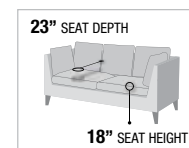

PRODUCT FEATURES:

- WOODEN INNER FRAME
- METAL LEGS
- TIGHT BACK & SEAT CUSHION

VELVET
SOFA SET

new

PRODUCT FEATURES:

- WOODEN INNER FRAME
- METAL LEGS
- TIGHT BACK & SEAT CUSHION

VELVET
SOFA SET

new

Eivor
BLUE VELVET

This Eivor trendsetting collection will add style and color to any room. The collection features soft feminine curves and channel tufting to create a modern home. Upholstered in a sumptuous blue velvet that is classy and bold. The metal legs and wooden inner frame make for a sturdy piece that will last for years to come. The sofa is ideal for leaning back and relaxing in style. Expand your seating area with the matching chairs.

- A. LV00210 SOFA, 78"L x 35"D x 33"H
- B. LV00211 CHAIR, 31"L x 30"D x 32"H

B

B

- A. LV00205 SOFA, 90"L x 34"D x 32"H
- B. LV00206 CHAIR, 32"L x 33"D x 33"H

Abey
PINK VELVET

The Abey living room collection is not only visually striking, but it also offers plenty of comfort. The curved silhouette creates a glam appearance. Upholstered in a luxurious pink velvet fabric to add dimension to the pieces. The gold metal tapered legs add another pop color and emphasize the glamorous design. This set provides enough seating for all your guests.