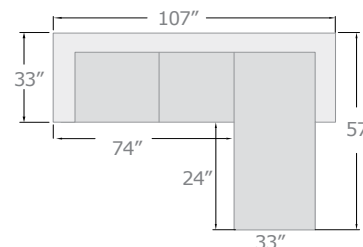

A. 50485 REVERSIBLE & ADJUSTABLE SECTIONAL SOFA w/2 PILLOWS

LOVESEAT, 74"L x 33"D x 31"H
CHAISE, 33"L x 57"D x 31"H