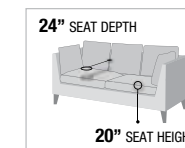

Bayram

LIGHT GRAY VELVET

The Bayram living room collection is a perfect combination of contemporary and classic. With a modern curved silhouette and classic details such as diamond button tufting to create this glamorous set. The light gray velvet upholstery paired with the metal gold legs makes this collection stand out. The full foam seats provide hours of comfort, perfect for hosting game nights.