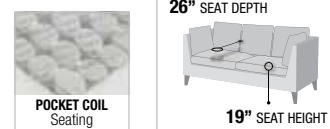

PRODUCT FEATURES:
WOODEN INNER FRAME
ACCENT PILLOWS INCLUDED
TIGHT BACK & LOOSE SEAT CUSHION
CRYSTAL-LIKE BUTTON TUFTED SOFA
NAILHEAD TRIM PADDED BASE
FLORAL SCROLLED TRIM
ROLLED ARMREST
CLAW LEG (84875)