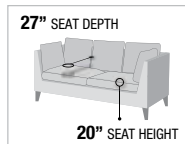

PRODUCT FEATURES:
ACCENT PILLOW INCLUDED
TIGHT BACK & LOOSE SEAT CUSHION
WOODEN INNER FRAME
FLORAL TRIM
WOODEN QUEEN ANNE LEGS

new

PRODUCT FEATURES:
ACCENT PILLOW INCLUDED
TIGHT BACK & LOOSE SEAT CUSHION
WOODEN INNER FRAME
FLORAL TRIM
KD LEGS
WOODEN LEGS

new

Qunsia

LIGHT GRAY LINEN & CHAMPAGNE FINISH

With a timeless silhouette influenced by French beauty, this Qunsia sofa makes a gracious statement in a comforting light gray linen upholstery fabric. Delicate curves invite the eye, while cabriole legs the champagne wooden trim that adds visual impact. Accent pillows in varying prints lend a look that's polished, yet impressive.

- A. **LV01117** SOFA w/5 PILLOWS, 85"L x 36"D x 43"H
- B. **LV01118** LOVESEAT w/4 PILLOWS, 66"L x 36"D x 42"H
- C. **LV01119** CHAIR w/2 PILLOWS, 44"L x 36"D x 41"H
- D. **LV01120** COFFEE TABLE, 58"L x 33"W x 20"H
- E. **LV01121** END TABLE, 27"L x 27"W x 24"H

Pelumi

LIGHT GRAY LINEN & PLATINUM FINISH

Create a more luxurious and comfortable living room with this classic Pelumi sofa. This living room sofa features a wooden design with platinum wooden trimmings. The sofa comes with pocket coil seating for comfort. The back is cushioned and designed with a camel back silhouette. Upholstered in light gray linen fabric for an airy touch. Eight accent pillows are included with the sofa. The rolled arms and tapered legs give this piece an antique look.

- A. **LV01112** SOFA w/8 PILLOWS, 95"L x 40"D x 44"H
- B. **LV01113** LOVESEAT w/5 PILLOWS, 76"L x 40"D x 44"H
- C. **LV01114** CHAIR w/3 PILLOWS, 62"L x 40"D x 44"H
- D. **LV01115** COFFEE TABLE, 59"L x 34"W x 20"H
- E. **LV01116** END TABLE, 28"L x 28"W x 28"H