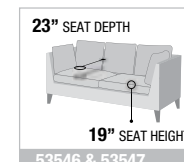

- A. **53545** SOFA, 98"L x 41"D x 31"H, Pillows are not included
- B. **53546** LOVESEAT, 50"L x 37"D x 31"H, Pillows are not included
- C. **53547** CHAIR, 29"L x 37"D x 31"H
- D. **82180** COFFEE TABLE, 52"L x 31"W x 19"H
- E. **82182** END TABLE, 26"L x 26"W x 22"H
- F. **92025** WRITING DESK, 71"L x 32"W x 31"H
- G. **96553** ACCENT CHAIR w/SWIVEL, 27"L x 25" D x 35"H