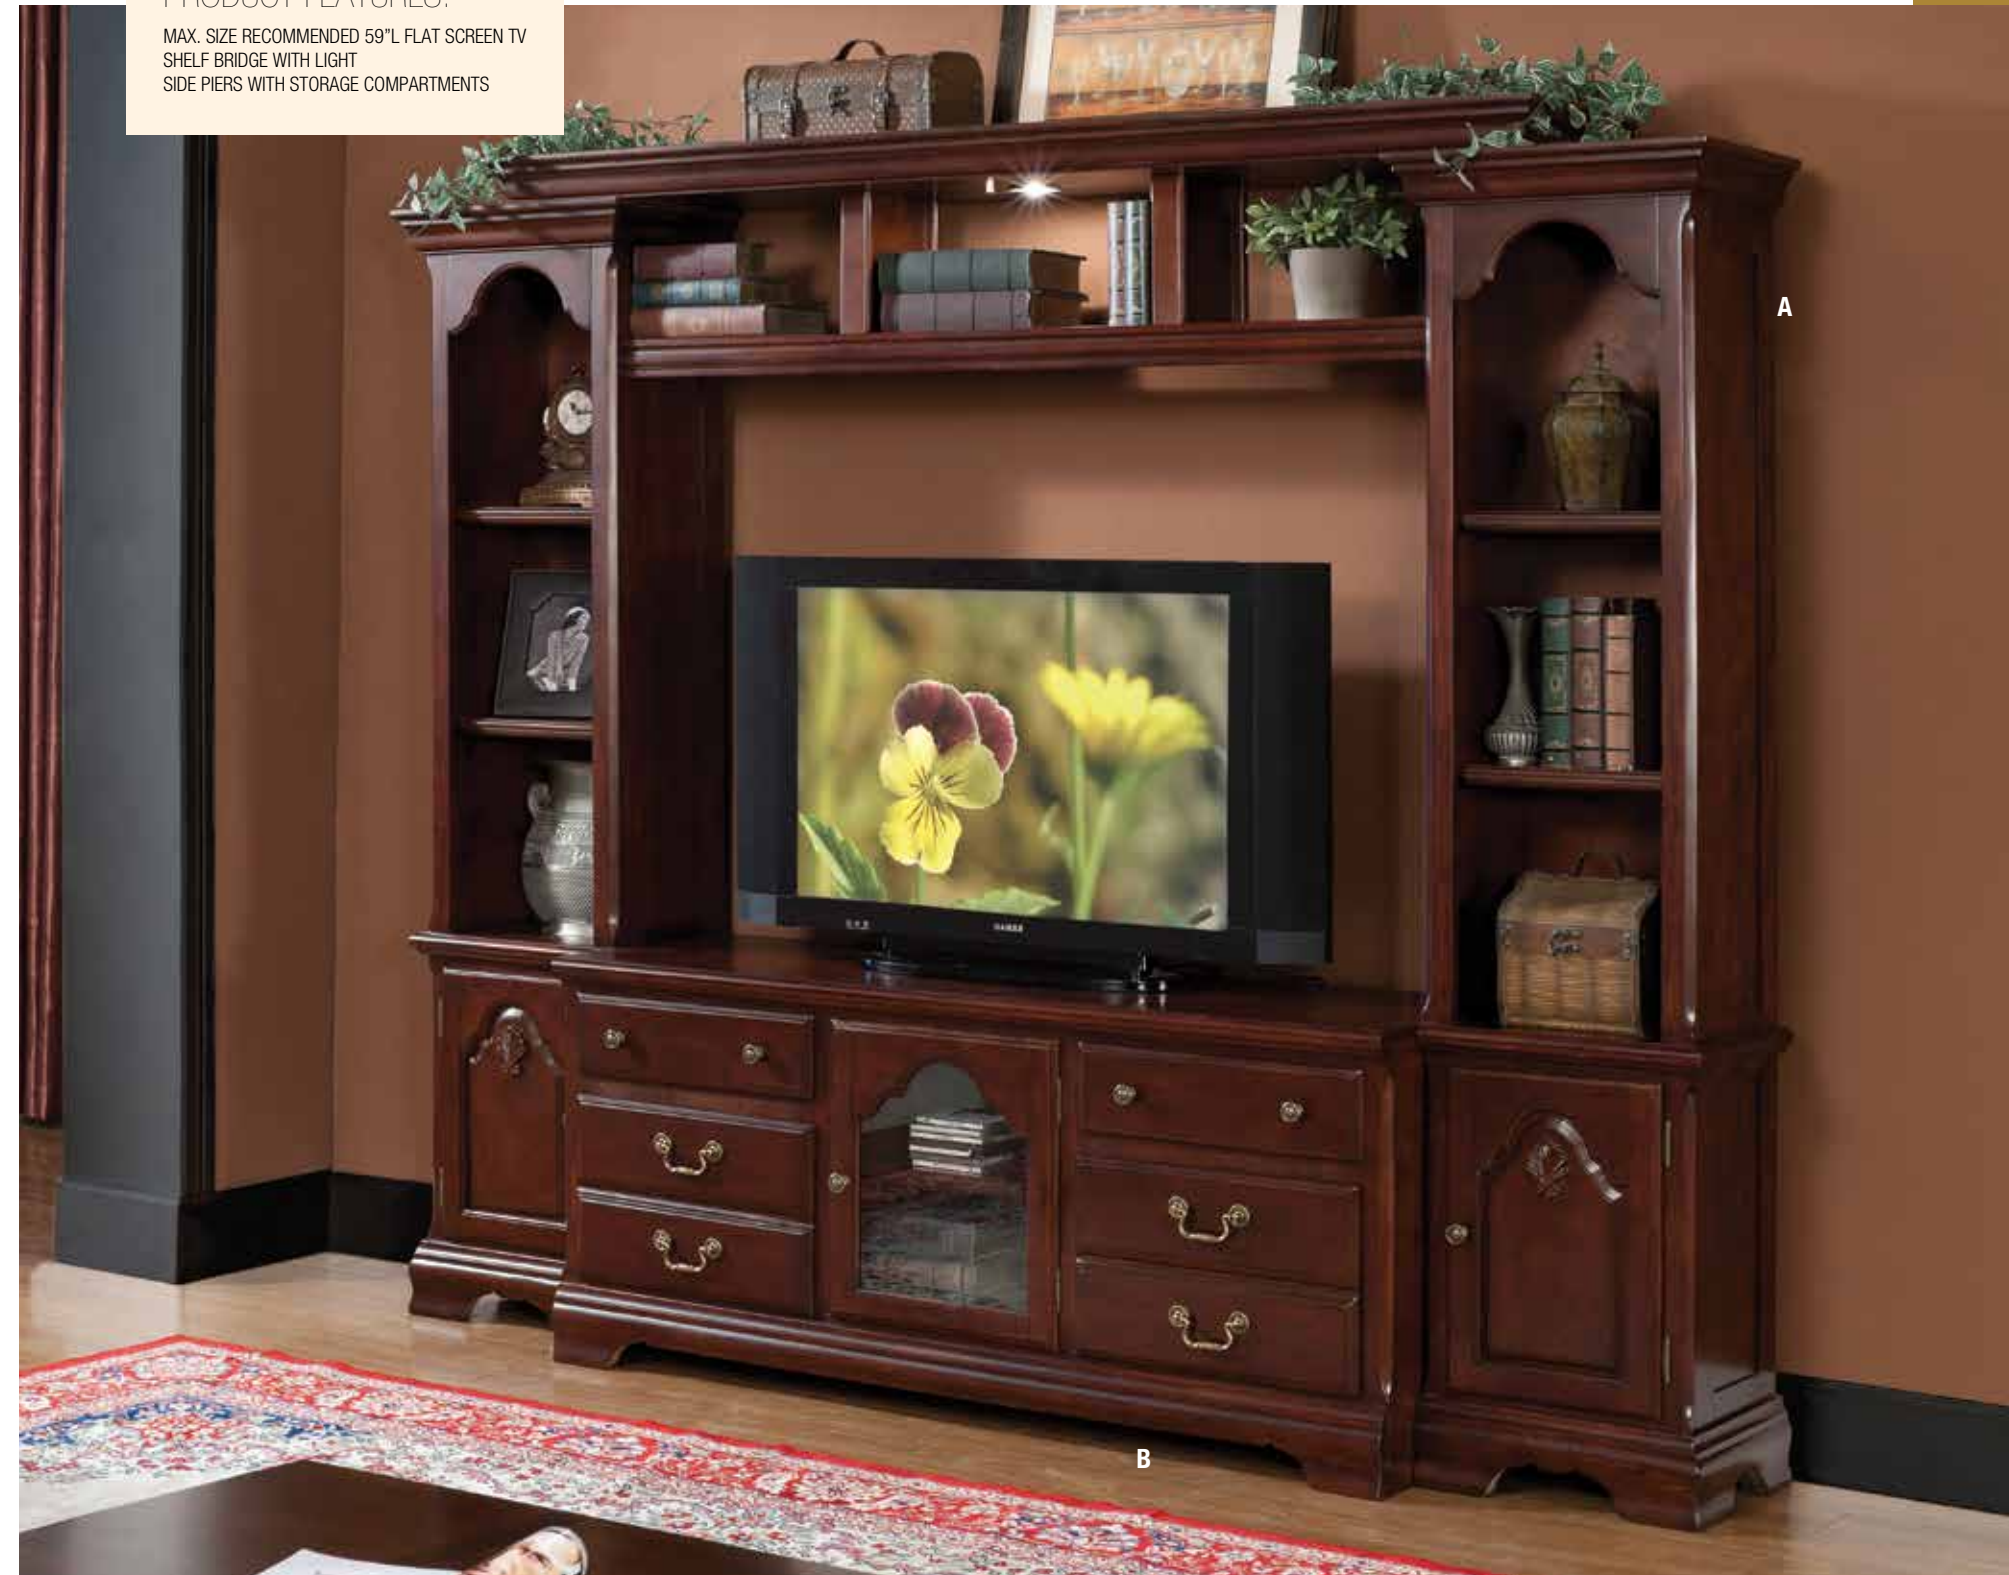

A

B

A. **91090** ENTERTAINMENT CENTER, 94"L x 13"W x 79"H
 B. **91093** TV STAND, 58"L x 19"W x 26"H

B

Halden

MERLOT FINISH

The Halden collection transitional style will blend masterfully in your living room area. This set features a shelf bridge with light function, and its two side piers offer plenty of space to keep entertainment components or your favorite decorative accessories. Carefully constructed from selected wood and veneers in rich merlot finish giving this piece a stunning and sleek appeal.