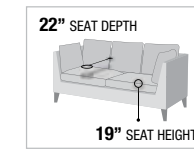

BLACK LINEN

D. 56660 REVERSIBLE SECTIONAL SOFA
SOFA, 81" L x 32" D x 35" H
OTTOMAN, 28" L x 23" D x 20" H

BLUE GRAY BROWN BLACK