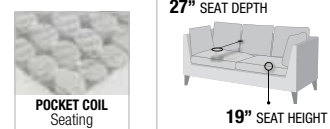

PRODUCT FEATURES:
WOODEN INNER FRAME
BUTTON TUFTED BACKREST
TIGHT BACK & LOOSE SEAT CUSHION
ACCENT PILLOWS INCLUDED

PRODUCT FEATURES:
WOODEN INNER FRAME
CRYSTAL-LIKE BUTTON TUFTED BACKREST
TIGHT BACK & LOOSE SEAT CUSHION
ACCENT PILLOWS INCLUDED
NAILHEAD TRIM

Dresden

PU & VINTAGE BONE WHITE FINISH

Introduce our new design for the Dresden sofa. Features vintage bone white color with matching occasional table, this sofa collection creates an elegant and traditional design into your living room. Hand-Crafted pieces inspired from the luxurious design of the past, the new Dresden sofa features elaborate wood carving details and a sophisticated style that give your living space a comfort and royal atmosphere.

- A. **58170** SOFA w/5 PILLOWS, 113"L x 50"D x 43"H
- B. **58172** CHAIR w/PILLOW, 34"L x 33"D x 48"H
- C. **88170** COFFEE TABLE, 54"L x 47"W x 20"H
- D. **88172** END TABLE, 28"L x 28"W x 24"H

Dresden

BONE PU & GOLD PATINA FINISH

One of our famous sofa collections, Dresden, introducing new finish creates whole new different environment for your living room. This new Dresden traditional collection has decorative carving, inlay veneers, ball and claw feet perfectly suitable for any room environment.

- A. **53160** SOFA w/4 PILLOWS, 85"L x 37"D x 45"H
- B. **53161** LOVESEAT w/3 PILLOWS, 64"L x 38"D x 43"H
- C. **53162** CHAIR w/2 PILLOWS, 45"L x 38"D x 43"H
- D. **83160** COFFEE TABLE, 54"L x 36"W x 20"H
- E. **83161** END TABLE, 28"L x 28"W x 24"H