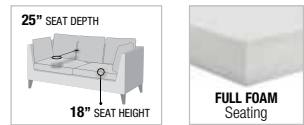

Ballard

LIGHT GRAY VELVET

A. LV00204
SOFA, 103"L x 51"D x 34"H

Callista

RED VELVET

B. LV00202
SOFA, 80"L x 35"D x 35"H