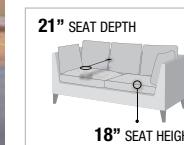

A. 51215 REVERSIBLE SECTIONAL SOFA

- LOVESEAT, 47" L x 33" D x 35" H
- CHAISE, 57" L x 36" D x 35" H
- OTTOMAN, 47" L x 24" D x 18" H

POCKET COIL Seating

A. 51210 REVERSIBLE SECTIONAL SOFA

- LOVESEAT, 47" L x 33" D x 35" H
- CHAISE, 57" L x 36" D x 35" H
- OTTOMAN, 47" L x 24" D x 18" H