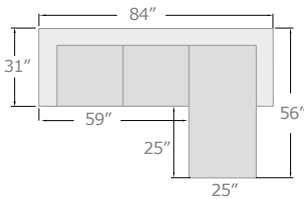

WOODEN INNER FRAME
FULL KD
ACCENT PILLOWS INCLUDED
BUTTONLESS TUFTED BACKREST
LOOSE BACK & SEAT CUSHION

Josiah

SAND FABRIC

C. 55095
SECTIONAL SOFA
 107"L x 61"D x 33"H
 LEFT FACING LOVESEAT
 68"L x 34"D x 33"H
 RIGHT FACING CHAISE
 61"L x 39"D x 33"H