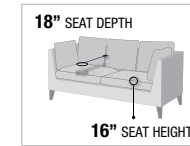

A. 52300 REVERSIBLE SECTIONAL SOFA w/SLEEPER & STORAGE

LOVESEAT w/SLEEPER, 52"L x 30"D x 35"H
CHAISE w/STORAGE, 54"L x 31"D x 35"H

A. LV00971 REVERSIBLE SECTIONAL SOFA w/SLEEPER & STORAGE

LOVESEAT w/SLEEPER, 52"L x 30"D x 35"H
CHAISE w/STORAGE, 31"L x 54"D x 35"H