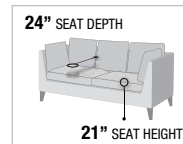

A. LV00337 SECTIONAL SOFA

LEFT FACING CHAISE, 72"L x 51"D x 34"H
RIGHT FACING SOFA, 71"L x 37"D x 34"H