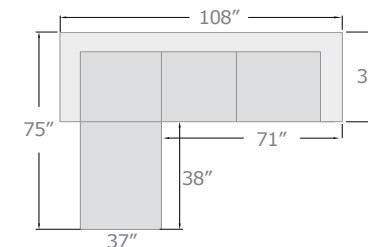

A. 52990 SECTIONAL SOFA w/SLEEPER

RIGHT FACING LOVESEAT w/SLEEPER
71"L x 37"D x 31" ~ 35"H
LEFT FACING CHAISE
75"L x 37"D x 31" ~ 35"H