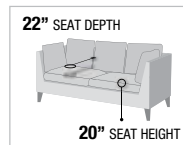

A. **55560** SOFA w/SLEEPER

83"L x 36"D x 37"H

FLAT POSITION: 83"L x 70"D x 30"H

POCKET COIL Seating

22" SEAT DEPTH
20" SEAT HEIGHT

PRODUCT FEATURES:

- INCLUDES MEMORY FOAM MATTRESS

PULL-OUT SLEEPER