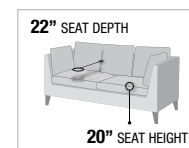

Sometimes the most productive thing you can do is relax.

PRODUCT FEATURES:

- WOODEN INNER FRAME
- METAL CHROME LEGS
- TIGHT SEAT & LOOSE BACK CUSHION
- MADE IN ITALY

new

Astonic

BLUE LEATHER

Upholstered in beautiful, serene blue leather that will blend seamlessly with various decor styles and color schemes, the Astonic sofa is expertly designed to meet all your seating needs. The overstuffed backrests and plush seats provide hours of comfort for movie nights. The inner wooden frame makes for a sturdy piece that will withstand family game nights for years to come. The metal chrome legs not only add stylistic appeal but provide unyielding support.

- A. LV00212 SOFA, 85"L x 38"D x 35"H
- B. LV00213 LOVESEAT, 62"L x 38"D x 35"H
- C. LV00214 CHAIR, 40"L x 38"D x 35"H

PRODUCT FEATURES:

- WOODEN INNER FRAME
- METAL CHROME LEGS
- TIGHT SEAT & LOOSE BACK CUSHION
- MADE IN ITALY

People usually are the happiest at home.

new

Safi

CAPPUCCINO LEATHER

The Safi loveseat is upholstered in a cappuccino finish leather and constructed with a sturdy, wooden inner frame under its dense full-foam cushioning. This mid-century inspired loveseat seats up to two of your favorite people. The chrome finish featured on its metal legs, coupled with plush heavy-duty back suspension for hours of comfortable lounging.

- A. LV00216 SOFA, 81"L x 38"D x 35"H
- B. LV00217 LOVESEAT, 59"L x 38"D x 35"H
- C. LV00218 CHAIR, 37"L x 38"D x 35"H