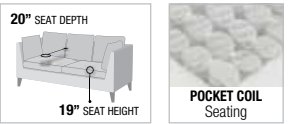

Platinum II

CHOCOLATE LINEN

B. 52730
SOFA & LOVESEAT
SOFA, 72"L x 32"D x 33"H
LOVESEAT, 59"L x 32"D x 33"H