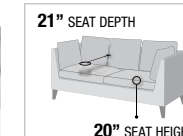

B. LV01026 OTTOMAN w/STORAGE

- 40"L x 23"D x 20"H

Acoose

BROWN FABRIC

Designed with entertainers in mind, the Acoose sleeper sectional sofa offers various modern amenities to host game nights with ease. The sectional features pullout stools that provide additional seating when needed and do not take up added space when not in use simply place back within the side of the sofa. Keep blankets and board games neatly stored within the ottoman storage. Last-minute guests will be able to soundly sleep on the pullout sleeper.