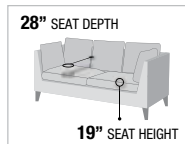

POCKET COIL Seating

28" SEAT DEPTH

19" SEAT HEIGHT

C

G

F

PRODUCT FEATURES:

- WOODEN INNER FRAME
- SOLID WOOD CROWN
- TIGHT BACK & LOOSE SEAT CUSHION
- ACCENT PILLOWS INCLUDED
- WOODEN LEG