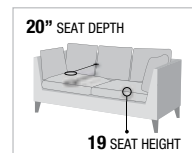

Radwan

PESTO GREEN OR CAMEL LEATHER

Combining the stunning visual effect of art with lines and comfort, the Radwan sofa set is one you'll want to spend lots of time in. This beautiful caramel or pesto green leather sofa features button tufted cushions with contrast tone stitching and unique tapered wood legs. Its deep, comfy seat and flared padded arms give it an incredible sink-right-in quality that's perfect for the whole family.

PESTO GREEN

A. **54960** SOFA, 83"L x 37"D x 36"H

B. **54961** LOVESEAT, 59"L x 37"D x 36"H

C. **54962** CHAIR, 35"L x 37"D x 36"H

CAMEL

D. **54955** SOFA, 83"L x 37"D x 36"H

E. **54956** LOVESEAT, 59"L x 37"D x 36"H

F. **54957** CHAIR, 35"L x 37"D x 36"H