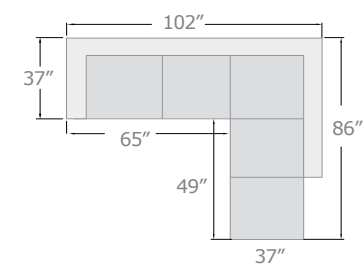

PULL-OUT
 SLEEPER
 STORAGE
 OTTOMAN

new

A. LV01023 SECTIONAL SOFA w/SLEEPER
 LEFT FACING LOVESEAT, 65"L x 37"D x 39"H
 RIGHT FACING CHAISE, 37"L x 63"D x 39"H

B. LV01024 OTTOMAN w/STORAGE
 39"L x 23"D x 20"H