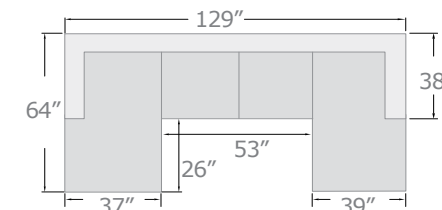

Nekoda

NAVY BLUE FABRIC

Spend more time with your family on this Nekoda storage sleeper sectional sofa and ottoman. This sofa features adjustable headrests that help elevate the comfort level. Family movie nights are about to be more pleasant with the pull-out bed feature on the loveseat. The button-tufted seat cushions give it a refined look. The chaise and ottoman offer storage to keep blankets and pillows nearby at all times. The navy blue color adds a touch of calmness and serenity. Big enough for the entire family with all the comfort and storage options needed.