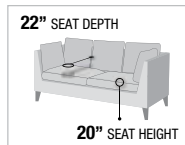

PRODUCT FEATURES:
WOODEN INNER FRAME
BUTTON TUFTED BACKREST
TIGHT BACK & LOOSE SEAT CUSHION
WOODEN BUN LEGS
ACCENT PILLOWS INCLUDED

PRODUCT FEATURES:
WOODEN INNER FRAME
BUTTON TUFTED BACKREST
TIGHT BACK & LOOSE SEAT CUSHION
METAL CASTER FRONT LEGS
WOODEN BACK LEG
ACCENT PILLOWS INCLUDED

Alianza

DARK GRAY FABRIC

The Alianza collection which is combined with fabric and wood will bring you the traditional cozy living space. With dark gray fabric and loose seat cushion, this sofa set shows your warm welcome to everyone who visits your home.

- A. **53690** SOFA w/2 PILLOWS, 85"L x 38"D x 37"H
- B. **53691** LOVESEAT w/2 PILLOWS, 61"L x 38"D x 37"H
- C. **53692** CHAIR, 35"L x 38"D x 37"H

Alianza

BEIGE FABRIC

The Alianza collection is an ideal choice for any living room. It features the beige fabric with metal caster leg which is classic and stylish. Pillows are included for better and more comfortable back support. This is a perfect set for your living room.

- A. **52580** SOFA w/2 PILLOWS, 85"L x 38"D x 37"H
- B. **52581** LOVESEAT w/2 PILLOWS, 61"L x 38"D x 37"H
- C. **52582** CHAIR, 35"L x 38"D x 37"H