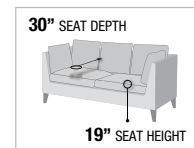

VELVET
SOFA SET

PRODUCT FEATURES:

- CHROME LEG
- TIGHT SEAT & BACK CUSHION
- BUTTON TUFTED & MIRRORED TRIM
- ACCENT PILLOWS INCLUDED
- WOODEN INNER FRAME

new

VELVET
SOFA SET

PRODUCT FEATURES:

- WOODEN INNER FRAME
- LOOSE SEAT & TIGHT BACK CUSHION
- BUTTON TUFTED BACKREST & ARMREST
- REMOVABLE CUSHION COVER

new

Trislar

BLACK VELVET

Center your living room around utmost sophistication and exquisite style with this Trislar collection. The collection offers your interior space eye-catching appeal with its button-tufting details and mirrored trim accent. In a buttery soft black velvet upholstery to add richness and perfect modern glam addition for any room. With sleek chrome legs, this piece not only adds refined elegance, but also provides ultimate tranquility.

- A. **LV01397** SOFA w/4 PILLOWS, 94"L x 39"D x 33"H
- B. **LV01398** LOVESEAT w/4 PILLOWS, 70"L x 39"D x 33"H
- C. **LV01399** CHAIR w/PILLOW, 52"L x 39"D x 33"H
- D. **84740** COFFEE TABLE, 35"L x 24"W x 18"H
- E. **84742** END TABLE, 16"L x 16"W x 20"H

- A. **LV00296** SOFA, 91"L x 35"D x 32"H
- B. **LV00297** LOVESEAT, 71"L x 35"D x 32"H
- C. **LV00298** CHAIR, 44"L x 35"D x 32"H

Pyroden

BLACK VELVET & CHROME FINISH

A classic chesterfield design with a modern twist, the Pyroden collection can work in both modern and traditional decor. Both glamorous and cozy with their overstuffed cushions and button-tufted backrest and arm. The outer body is accentuated with diamond stitching to give them more pizzazz. The metal trim is a contemporary feature that makes the black velvet stand out.