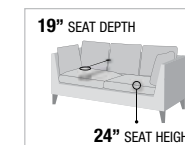

Gillian

DARK TEAL VELVET

Elegant and eye-catching, the stunning Gillian sofa and loveseat are the perfect addition to any space. Rich dark teal velvet covers the plush. The comfortable seat was padded with high-density foam and has modern tufted design on the back and sides. Strength and beauty is guaranteed with a wood frame and silver stainless steel legs. The nailheads that outlines the front edge of these beautiful pieces add an extra element of elegance.