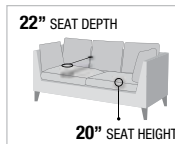

PRODUCT FEATURES:
ACCENT PILLOWS INCLUDED
OVERSIZED SCROLLED TRIM
BUTTON TUFTED CHAIRS
TIGHT BACK & LOOSE SEAT CUSHION
MATCHING OCCASIONAL TABLES
ROLLED ARMREST
WOOD QUEEN ANNE LEG
WOODEN INNER FRAME

MATCHING
27880Q Bedroom Set