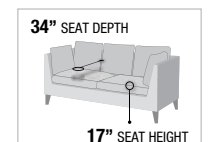

ADJUSTABLE
BACKREST
COMFORT & SUPPORT

PRODUCT FEATURES:

- WOODEN INNER FRAME
- TIGHT SEAT & BACK CUSHION
- BUTTON TUFTED BACK & SEAT CUSHION
- METAL CHROME LEGS
- MADE IN ITALY

A

Turano
PEARL WHITE LEATHER

Delight your living room with the Turano sectional sofa. It is upholstered using the highest leather in a pearl white finish. The simple but elegant contemporary look will combo well with any existing furniture. Featuring button tufted backrests and seats for a classic element to the modern design. The adjustable backrests provide added comfort and support. The metal chrome legs make this piece pop and supply a sturdy foundation.

new

A. LV00215 SECTIONAL SOFA

RIGHT FACING LOVESEAT, 79"L x 46"D x 37"H
LEFT FACING CHAISE, 88"L x 46"D x 37"H