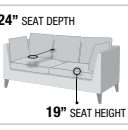

PRODUCT FEATURES:

- WOODEN INNER FRAME
- KD BACK
- BUTTONLESS TUFTED BACKREST
- TIGHT BACK & SEAT CUSHION
- WOODEN TAPERED LEG

A

Essick

LIGHT GRAY LINEN

This simple and elegant sectional sofa will be a beautiful addition to your living room with buttonless tufted back cushions and wooden tapered legs. The KD design is easy for assembling. This sofa will give your living room the perfect contemporary look.

A. **52765** SECTIONAL SOFA

LEFT FACING SOFA, 74"L x 34"D x 33"H

RIGHT FACING LOVESEAT & WEDGE, 86"L x 34"D x 33"H

PRODUCT FEATURES:

- BUTTONLESS TUFTED BACKREST
- TIGHT BACK & SEAT CUSHION
- WOODEN TAPERED LEG

new

Essick II

GRAY PU

53045

A. SECTIONAL SOFA

LEFT FACING SOFA

76"L x 35"D x 33"H

RIGHT FACING CHAISE

80"L x 35"D x 33"H

A

B

Essick II

BLACK PU

53040

A. SECTIONAL SOFA

LEFT FACING SOFA

76"L x 35"D x 33"H

RIGHT FACING CHAISE

80"L x 35"D x 33"H

new