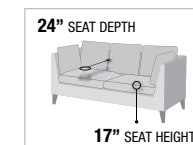

Dixie

METALLIC SILVER FABRIC

This Dixie upholstery collection is sure to add a sophisticated appeal to any home. It is detailed with shiny fabric in metallic silver, acrylic bun feet and streamlined seating. You may pair the set with any contemporary home setting to upgrade your living room style.

- A. **52780** SOFA, 90"L x 35"D x 29"H
- B. **52781** LOVESEAT, 76"L x 35"D x 29"H