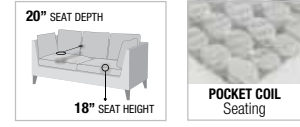

Dafina

BEIGE FABRIC

A. LV01054
SECTIONAL SOFA
w/SLEEPER & STORAGE
RIGHT FACING LOVESEAT w/SLEEPER
53"L x 34"D x 35"H
LEFT FACING CHAISE w/STORAGE
31"L x 61"D x 35"H