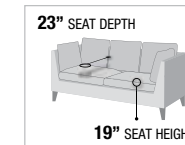

Fiacre

BROWN VELVET

Add style to your living room with the Fiacre motion living room collection. The beautiful motion reclining sofa offers sleek styling with horizontal tufted backrests, oversized cozy seating and reclined seated position. This stylish set features a matching loveseat and recliner in a silky brown velvet upholstery and pillow top armrests. Update your living room furniture with this comfortable set that's great for any space and makes a perfect place to relax, take a nap or read a book.

- A. **53665** SOFA, 78"L x 37"D x 42"H
- B. **53666** LOVESEAT, 57"L x 37"D x 42"H
- C. **53667** GLIDER RECLINER, 35"L x 37"D x 42"H

PRODUCT FEATURES:

- HORIZONTAL TUFTED
- EXTERNAL LATCH HANDLE
- TIGHT BACK & SEAT CUSHION
- PILLOW TOP ARMREST

PRODUCT FEATURES:

- METAL & WOODEN FRAME
- KD BACK
- STORAGE CONSOLE w/CUP HOLDERS
- TIGHT BACK & SEAT CUSHION
- PILLOW TOP ARMREST

Jaylen

TOFFEE & ESPRESSO POLISHED MICROFIBER

The Jaylen motion sofa set is comfortable and stylish! The TWO TONE upholstery design features toffee and espresso polished microfiber that's both velvety-soft and easy to maintain, making it perfect for even the messiest snacks. The tight back and seat cushions are accented with channel tufting for elevated style. This set offers many convenient features, such as a storage console with lift top and cup holders built into the loveseat. Each piece also features easy-access reclining function with the external pull-handle latches located just under the pillow top armrests. Jam out on your next family movie night with Jaylen!

- A. **55425** SOFA, 91"L x 38"D x 40"H
- B. **55426** LOVESEAT w/CONSOLE, 80"L x 38"D x 40"H
- C. **55427** RECLINER, 44"L x 38"D x 40"H
- D. **81110** 2PC PACK NESTING TABLE SET
  LARGE, 36"Dia x 16"H, SMALL, 29"Dia x 14"H