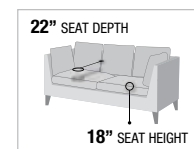

TOP GRAIN LEATHER

PRODUCT FEATURES:

- WOODEN INNER FRAME
- TIGHT BACK & LOOSE SEAT CUSHIONS
- WOODEN TRIM BASE
- METAL SPINDLE LEG

SOFA
w/STORAGE BAG

Silchester

OAK & DISTRESS CHOCOLATE TOP GRAIN LEATHER

Rugged beauty and city style: the Silchester Collection combines wood, metal, and leather in sleek silhouettes that offer contemporary chic without sacrificing comfort. Silchester's deep chocolate top grain leather upholstery is distressed for one-of-a-kind natural appeal.

- A. **52475** SOFA, 95"L x 39"D x 32"H
- B. **52477** CHAIR, 41"L x 39"D x 32"H
- C. **83555** COFFEE TABLE, 51"L x 33"W x 19"H, Aluminum
- D. **97040** WALL RACK w/LED LIGHT, 30"L x 14"W x 30"H, Aluminum
- E. **90030** CONSOLE TABLE, 52"L x 21"W x 40"H
  Top Grain Leather & Aluminum

TOP GRAIN LEATHER

PRODUCT FEATURES:

- WOODEN INNER FRAME
- TIGHT BACK & LOOSE SEAT CUSHIONS
- METAL TAPERED LEGS

- A. **52480** SOFA, 94"L x 34"D x 30"H
- B. **52481** LOVESEAT, 71"L x 34"D x 30"H
- C. **52482** CHAIR, 47"L x 34"D x 30"H
- D. **97040** WALL RACK w/LED LIGHT, 30"L x 14"W x 30"H, Aluminum
- E. **90030** CONSOLE TABLE, 52"L x 21"W x 40"H, Top Grain Leather & Aluminum

Porchester

DISTRESS CHOCOLATE TOP GRAIN LEATHER

Contemporary styling is exemplified in the design of the Porchester collection. Offered in distress chocolate top grain leather coverings, the cleanly designed seating group will fit perfectly in your modern home. Wooden legs support and provide decorative accent that is in line with the sleek look of the collection.