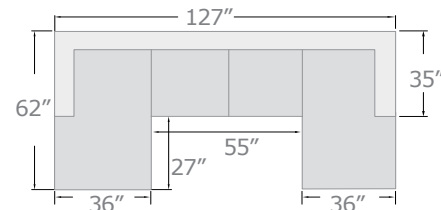

A. 56015 SECTIONAL SOFA w/SLEEPER

LEFT FACING CHAISE w/STORAGE, 62" L x 36"D x 36"H
 ARMLESS LOVESEAT w/SLEEPER, 55" L x 35"D x 36"H
 RIGHT FACING CHAISE w/STORAGE, 62" L x 36"D x 36"H

PRODUCT FEATURES: