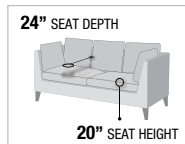

- A. LV00254 SOFA w/6 PILLOWS, 88"L x 38"D x 44"H
- B. LV00255 LOVESEAT w/4 PILLOWS, 72"L x 38"D x 44"H
- C. LV00256 CHAIR w/PILLOW, 41"L x 36"D x 44"H