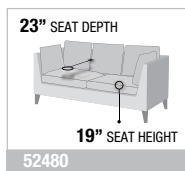

PRODUCT FEATURES:

WOODEN INNER FRAME
TIGHT BACK & LOOSE SEAT CUSHION (SOFA)

TOP GRAIN
LEATHER

PRODUCT FEATURES:

WOODEN INNER FRAME
TIGHT BACK & SEAT CUSHION
ALUMINUM PATCHWORK

TOP GRAIN
LEATHER

Porchester

DISTRESS CHOCOLATE
TOP GRAIN LEATHER & ALUMINUM

Contemporary styling is exemplified in the design of the Porchester collection. Offered in distress chocolate top grain leather coverings, the cleanly designed seating group will fit perfectly in your modern home. Metal legs support and provide decorative accent that is in line with the sleek look of the collection.

- A. **52480** SOFA, 94"L x 34"D x 30"H, Distress Chocolate
- B. **83555** COFFEE TABLE, 51"L x 33"W x 19"H, Aluminum
- C. **97040** WALL RACK w/LED LIGHT, 30"L x 14"W x 30"H, Aluminum
- D. **90030** CONSOLE TABLE, 52"L x 21"W x 40"H, Top Grain Leather & Aluminum

- A. **53545** SOFA, 98"L x 41"D x 31"H, Pillows are not included
- B. **53546** LOVESEAT, 50"L x 37"D x 31"H, Pillows are not included
- C. **53547** CHAIR, 29"L x 37"D x 31"H
- D. **82180** COFFEE TABLE, 52"L x 31"W x 19"H
- E. **82182** END TABLE, 26"L x 26"W x 22"H
- F. **92025** WRITING DESK, 71"L x 32"W x 31"H
- G. **96553** ACCENT CHAIR w/SWIVEL, 27"L x 25" D x 35"H

Brancaster

RETRO BROWN
TOP GRAIN LEATHER & ALUMINUM

The Brancaster incredible design features curved lines, combining with aluminum and leather together to bring you a vintage sensation in the living room. Characterized by shelter arms and retro brown top grain leather, wrapped with aluminum panel for most of the sofa set, our Brancaster is absolutely an eye-catching decoration in your home. Modern and comfortable is your best choice. It will not be monotonous in your living room.