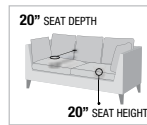

Cleavon II

RED LINEN

- A. 53560 SOFA w/2 PILLOWS, 84"L x 31"D x 35"H
- B. 53561 LOVESEAT w/2 PILLOWS, 59"L x 31"D x 35"H
- C. 53562 CHAIR, 34"L x 31"D x 35"H
- D. 80300 COFFEE TABLE, 40"Dia x 18"H
- E. 80302 END TABLE, 20"Dia x 23"H

Cleavon II

GRAY LINEN

- F. 53790 SOFA w/2 PILLOWS, 70"L x 31"D x 35"H
- G. 53791 LOVESEAT w/2 PILLOWS, 50"L x 31"D x 35"H
- H. 53792 CHAIR, 30"L x 31"D x 35"H