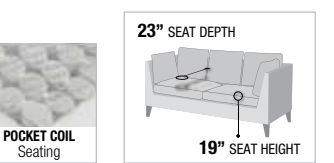

RED VELVET

A. 57315 SECTIONAL SOFA W/2 PILLOWS

LEFT FACING LOVESEAT, 61"L x 34"D x 31"H
RIGHT FACING CHAISE, 34"L x 61"D x 31"H

GRAY VELVET

B. 57325 SECTIONAL SOFA W/2 PILLOWS

LEFT FACING LOVESEAT, 61"L x 34"D x 31"H
RIGHT FACING CHAISE, 34"L x 61"D x 31"H

BLACK VELVET

C. 57320 SECTIONAL SOFA W/2 PILLOWS

LEFT FACING LOVESEAT, 61"L x 34"D x 31"H
RIGHT FACING CHAISE, 34"L x 61"D x 31"H