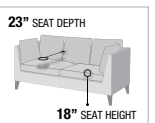

Noci
BLUE LEATHER
LV01292
A. SOFA w/SLEEPER
81"L x 34"D x 38"H

PRODUCT FEATURES:
TIGHT BACK & LOOSE SEAT CUSHION
WOODEN INNER FRAME
BUTTON TUFTED
QUEEN SIZE SLEEPER

PRODUCT FEATURES:
TIGHT BACK & LOOSE SEAT CUSHION
WOODEN INNER FRAME
BUTTON TUFTED
QUEEN SIZE SLEEPER

Noci
GRAY LEATHER
LV01294
A. SOFA w/SLEEPER
81"L x 34"D x 38"H

Noci
KHAKI LEATHER
LV01293
B. SOFA w/SLEEPER
81"L x 34"D x 38"H

PRODUCT FEATURES:
TIGHT BACK & LOOSE SEAT CUSHION
WOODEN INNER FRAME
BUTTON TUFTED
QUEEN SIZE SLEEPER

Noci
BROWN LEATHER
LV01295
B. SOFA w/SLEEPER
81"L x 34"D x 38"H