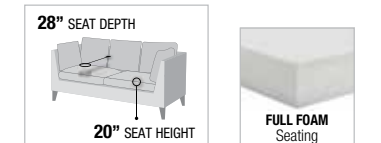

MATCHING
BD00671EK Bedroom Set
DN00678 Dining Set

PRODUCT FEATURES:

- LOOSE SEAT & TIGHT BACK CUSHION
- WOODEN INNER FRAME
- RAISED SCROLLED MOLDING TRIM
- ACCENT PILLOWS INCLUDED
- BUTTON TUFTED BACKREST
- KD BACK

Vanaheim

FABRIC & ANTIQUE WHITE FINISH

Ornate and grand, the Vanaheim sofa is sure to leave everyone impressed. The sofa features intricate moldings that are inspired by the Baroque era. The antique white finish is accented with gold. The bench style seating is upholstered in a damask fabric to accentuate the Baroque styling. The backrest is tufted with crystal-like buttons for a regal touch.

- A. **LV00803** SOFA w/7 PILLOWS
  97"L x 48"D x 51"H
- B. **LV00804** LOVESEAT w/5 PILLOWS
  78"L x 46"D x 50"H
- C. **LV00805** CHAIR w/PILLOW
  43"L x 41"D x 52"H
- D. **LV00800** COFFEE TABLE
  55"L x 22"W x 35"H
- E. **LV00801** END TABLE
  28"L x 28"W x 29"H
- F. **LV00807** MIRROR
  59"L x 54"H
- G. **LV00802** SOFA TABLE
  71"L x 23"W x 41"H

new