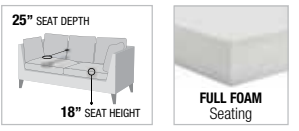

Yolandi
TEAL VELVET
DARK WALNUT FINISH

57202
A. ADJUSTABLE SOFA
76"L x 41"D x 37"H
FLAT POSITION:
76"L x 51"D x 18"H