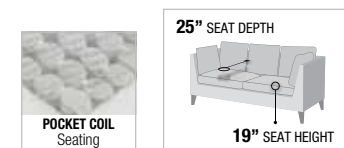

PRODUCT FEATURES:

- WOODEN INNER FRAME
- BUTTONLESS TUFTED SEAT & BACKREST
- TIGHT BACK & SEAT CUSHION
- PLASTIC TAPERED LEG
- KD BACK

PRODUCT FEATURES:

- WOODEN INNER FRAME
- BUTTONLESS TUFTED SEAT & BACKREST
- REVERSIBLE OTTOMAN
- TRACK ARM
- LOOSE BACK & SEAT CUSHION

REVERSIBLE
SECTIONAL
SOFA

Earsom

GRAY LINEN

This beautiful Earsom sectional sofa features wide track arms, tight back and seat cushions and also wood-like legs. With top stitching details, it is like a showpiece and will be perfect for your living environment.

A. 52760 SECTIONAL SOFA

- LEFT FACING LOVESEAT, 52"L x 32"D x 35"H
- RIGHT FACING LOVESEAT, 52"L x 32"D x 35"H
- WEDGE, 32"L x 32"D x 35"H, ARMLESS CHAIR, 23"L x 32"D x 35"H

Ceasar

GRAY FABRIC

By creating a warm and inviting style in your home with the Ceasar collection, this gray upholstery sofa set will bring you a modern and comfortable sensation in the living room. Featuring with track arms, loose back and seat cushion, squared legs, and multi-function ottoman, that can transform the sofa into a sectional, chair club or chaise. Presenting you with a cozy environment for entertaining friends and family.

A. 53315 REVERSIBLE SECTIONAL SOFA & OTTOMAN

- SOFA, 84"L x 33"D x 33"H
- CHAIR, 33"L x 33"D x 33"H
- OTTOMAN, 26"L x 26"D x 17"H