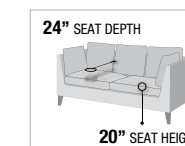

GRAY VELVET

B. 55495 SECTIONAL SOFA
RIGHT FACING SOFA, 70"L x 33"D x 34"H, LEFT FACING CHAISE, 70"L x 38"D x 34"H