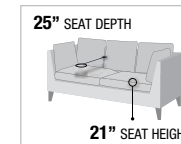

PRODUCT FEATURES:

- WOODEN INNER FRAME
- TIGHT BACK & LOOSE SEAT CUSHION
- NAILHEAD TRIM
- ACRYLIC DIAMOND TUFTED
- SCULPTURE FLORAL
- ACCENT PILLOW INCLUDED