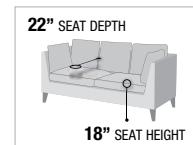

Birdie

VINTAGE BLUE OR ANTIQUE SLATE TOP GRAIN LEATHER

With two color options, and pieces that can be arranged according to your preference, the Birdie modular sectional sofa is a versatile and stylish choice for a modern home. Clean, minimalist lines allow the beautiful top grain leather upholstery to take center stage. A slightly overstuffed appearance makes this sectional especially inviting.

VINTAGE BLUE TOP GRAIN LEATHER

- A. **56595** MODULAR ARMLESS CHAIR, 26"L x 34"D x 28"H
- B. **56596** MODULAR ARMLESS LOVESEAT, 52"L x 34"D x 28"H
- C. **56597** MODULAR WEDGE, 34"L x 34"D x 28"H
- D. **56598** MODULAR CHAISE, 54"L x 34"D x 28"H
- E. **81220** COFFEE TABLE, 32"Dia x 17"H

ANTIQUÉ SLATE TOP GRAIN LEATHER

- F. **56585** MODULAR ARMLESS CHAIR, 26"L x 34"D x 28"H
- G. **56586** MODULAR ARMLESS LOVESEAT, 52"L x 34"D x 28"H
- H. **56587** MODULAR WEDGE, 34"L x 34"D x 28"H
- I. **56588** MODULAR CHAISE, 54"L x 34"D x 28"H

new