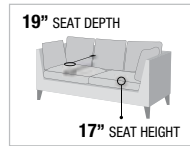

A. 52300 REVERSIBLE SECTIONAL SOFA w/SLEEPER & STORAGE

LOVESEAT w/SLEEPER, 52"L x 30"D x 35"H
CHAISE w/STORAGE, 54"L x 31"D x 35"H

A. LV00971 REVERSIBLE SECTIONAL SOFA w/SLEEPER & STORAGE

LOVESEAT w/SLEEPER, 52"L x 30"D x 35"H
CHAISE w/STORAGE, 31"L x 54"D x 35"H