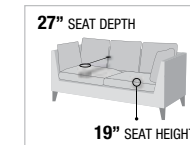

PRODUCT FEATURES:
CARVED CROWN
CURVED SCROLLED TRIM
ARCHED BACKREST
ACCENT PILLOWS INCLUDED
TIGHT BACK & LOOSE SEAT CUSHIONS
HARDWOOD FRAME

MARBLE TOP
COFFEE, END & SOFA TABLE

Mehadi

VELVET & WALNUT FINISH

Welcome the essence of lavish living into your home with the Mehadi sofa set. Shapely front posts with detailed carving, follow the elegant curve of the rolled arms that make a transition to the wood trimmed arched padded backrest which is silhouetted by a camel hump wood frame with a top center detailed carving. The base of the front posts marries to a complimentary front apron with a center carved detail. Sit in comfort on the pocket coil seating and throw pillows knowing you have the roots of great sofa design.

- A. 50690 SOFA w/8 PILLOWS, 88"L x 38"D x 45"H
- B. 50691 LOVESEAT w/6 PILLOWS, 69"L x 38"D x 45"H
- C. 50692 CHAIR w/2 PILLOWS, 49"L x 38"D x 45"H
- D. 81695 COFFEE TABLE w/MARBLE TOP, 58"L x 35"W x 20"H
- E. 81697 END TABLE w/MARBLE TOP, 30"L x 30"W x 24"H
- F. 81698 SOFA TABLE w/MARBLE TOP, 56"L x 23"W x 37"H

PRODUCT FEATURES:
CRYSTAL-LIKE BUTTON TUFTED BACKREST
ARCHED WOODEN TRIM & CROWN
HARDWOOD FRAME
ACCENT PILLOWS INCLUDED
TIGHT BACK & LOOSE SEAT CUSHIONS
WINGBACK STYLE
ROLLED ARMREST

MATCHING
91660
Entertainment Center

MARBLE TOP
COFFEE & END TABLE

Bently

FABRIC & CHAMPAGNE FINISH