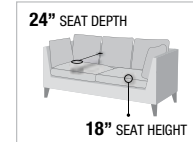

new Sit & Relax with Sink-Into Ultimate Comfort
Mix & Match Reversible Pieces