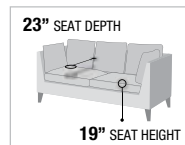

A. **52765** SECTIONAL SOFA

LEFT FACING SOFA, 74"L x 34"D x 33"H

RIGHT FACING LOVESEAT & WEDGE, 86"L x 34"D x 33"H

PRODUCT FEATURES:

- BUTTONLESS TUFTED BACKREST
- TIGHT BACK & SEAT CUSHION
- WOODEN TAPERED LEG