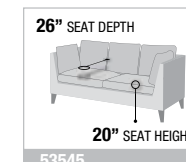

- A. **53545** SOFA, 98"L x 41"D x 31"H, Pillows are not included
- B. **53546** LOVESEAT, 50"L x 37"D x 31"H, Pillows are not included
- C. **53547** CHAIR, 29"L x 37"D x 31"H
- D. **82180** COFFEE TABLE, 52"L x 31"W x 19"H
- E. **82182** END TABLE, 26"L x 26"W x 22"H
- F. **92025** WRITING DESK, 71"L x 32"W x 31"H
- G. **96553** ACCENT CHAIR w/SWIVEL, 27"L x 25" D x 35"H