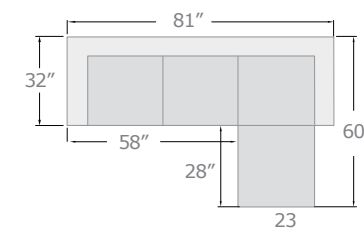

BLACK LINEN

D. 56660 REVERSIBLE SECTIONAL SOFA
SOFA, 81" L x 32" D x 35" H
OTTOMAN, 28" L x 23" D x 20" H

BLUE GRAY BROWN BLACK