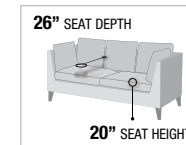

POCKET COIL Seating

26" SEAT DEPTH

20" SEAT HEIGHT