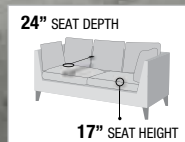

A. LV01020 SOFA, 95"L x 40"D x 30"H

PRODUCT FEATURES:

- WOODEN INNER FRAME
- WOODEN LEGS
- TIGHT SEAT & BACK CUSHION
- TOP GRAIN LEATHER

A

TOP GRAIN LEATHER

TOP GRAIN LEATHER

new

TOP GRAIN LEATHER