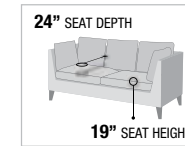

A. 52990 SECTIONAL SOFA w/SLEEPER

RIGHT FACING LOVESEAT w/SLEEPER
71"L x 37"D x 31" ~ 35"H
LEFT FACING CHAISE
75"L x 37"D x 31" ~ 35"H