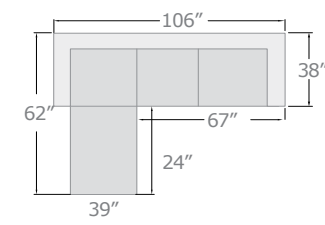

Trifora

DARK GRAY FABRIC

Designed with smaller spaces in mind, the Trifora reclining storage sectional sofa is the ideal seating solution for tight spaces. This sofa offers various functions such as a storage chaise. Excellent for storing everything that you want to keep out of sight. The reclining feature is ideal for maximum comfort and enjoyment, great for movie and game nights. The plush pillow top armrests and pocket coil seats add more coziness to the sofa. The KD construction allows for easy assembly.