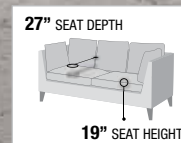

27" SEAT DEPTH

19" SEAT HEIGHT