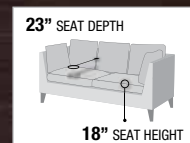

TOP GRAIN LEATHER