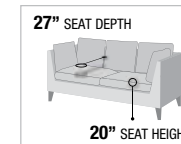

27" SEAT DEPTH

20" SEAT HEIGHT