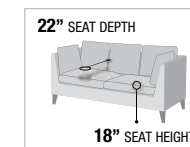

A. 52785 SOFA, 82"L x 32"D x 31"H
B. 52786 LOVESEAT, 70"L x 32"D x 31"H

MATCHING CHAIR
w/SWIVEL FUNCTION

PRODUCT FEATURES:

- CHAIR w/SWIVEL FUNCTION
- TIGHT SEAT & BACK CUSHION
- WOODEN INNER FRAME

new

VELVET SOFA SET