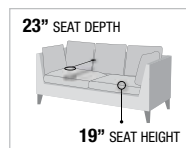

MATCHING CHAIR
w/SWIVEL FUNCTION

PRODUCT FEATURES:

- CHAIR w/SWIVEL FUNCTION
- TIGHT SEAT & BACK CUSHION
- WOODEN INNER FRAME

new

VELVET SOFA SET

PRODUCT FEATURES:

- WOODEN INNER FRAME
- METAL LEGS
- TIGHT BACK & SEAT CUSHION
- BUTTON TUFTED

new

Osmash

WHITE TEDDY SHERPA

The Osmash Collection, recline into a unity of contemporary design and minimalist values with the Osmash collection. The white teddy sherpa upholstery is perfect for relaxing with a book or a glass of wine. The plush back and seat elegantly curve inwards, with layers of opulent cushioning. Boasting a simplistic design that is inviting, this collection offers tempting deep seats for lounging.

A. LV00229 SOFA, 84"L x 37"D x 30"H

B. LV00230 CHAIR w/SWIVEL, 38"L x 36"D x 29"H

B

B

A. LV00207 SOFA, 84"L x 35"D x 35"H

B. LV00208 CHAIR, 29"L x 31"D x 32"H

Bayram

LIGHT GRAY VELVET

The Bayram living room collection is a perfect combination of contemporary and classic. With a modern curved silhouette and classic details such as diamond button tufting to create this glamorous set. The light gray velvet upholstery paired with the metal gold legs makes this collection stand out. The full foam seats provide hours of comfort, perfect for hosting game nights.