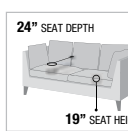

76"L x 35"D x 33"H

RIGHT FACING CHAISE

80"L x 35"D x 33"H

new

PRODUCT FEATURES:
 WOODEN INNER FRAME
 KD BACK
 TIGHT BACK & SEAT CUSHION
 NAILHEAD TRIM
 METAL LEGS

A

B

C