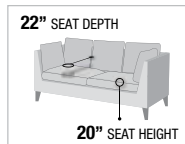

PRODUCT FEATURES:

- TIGHT BACK & LOOSE SEAT CUSHION
- WOODEN INNER FRAME
- BUTTON TUFTED BACK CUSHION
- ACCENT PILLOW INCLUDED(CHAIR)
- WOODEN LEGS

new

Samael

GRAY LINEN & DARK BROWN FINISH

With a nod to vintage French design, the Samael is a modern interpretation of a camel-back sofa is distinguished by its exposed, and beautifully carved, wooden frame that wraps you in comfort. Its curved frame with a winding front rail sits off the floor on carved cabriole legs. Enveloped in gray-colored linen, the piece features a deep bench seat cushion.

- A. **LV01127** SOFA w/3 PILLOWS, 84"L x 29"D x 37"H
- B. **LV01128** LOVESEAT w/2 PILLOWS, 64"L x 29"D x 37"H
- C. **LV01129** CHAIR w/PILLOW, 37"L x 29"D x 37"H
- D. **LV01163** CHAIR w/PILLOW, 37"L x 29"D x 37"H
- E. **84865** COFFEE TABLE w/MARBLE TOP, 52"L x 32"W x 20"H
- F. **84867** END TABLE w/MARBLE TOP, 26"L x 28"W x 24"H