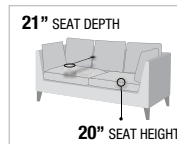

POCKET COIL Seating

C

21" SEAT DEPTH

20" SEAT HEIGHT