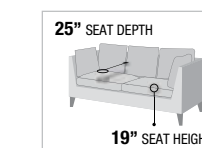

PRODUCT FEATURES:

- WOODEN INNER FRAME
- BUTTON TUFTED
- TIGHT BACK & LOOSE SEAT CUSHION
- METAL TAPERED LEG

Atronia

PURPLE OR BLUE FABRIC

Elegant and eye catching, the stunning Atronia living room set is the perfect addition to any space. Modern tufted design with bright color cover, strength and beauty are guaranteed with sturdy wood frame and chrome legs. This group is bound to be the conversation piece.

PURPLE FABRIC

- A. **54905** SOFA, 90"L x 41"D x 30"H
- B. **54906** LOVESEAT, 72"L x 41"D x 30"H
- C. **54907** CHAIR, 41"L x 41"D x 30"H
- D. **81090** COFFEE TABLE, 52"L x 24"W x 18"H

BLUE FABRIC

- E. **54900** SOFA, 90"L x 41"D x 30"H
- F. **54901** LOVESEAT, 72"L x 41"D x 30"H
- G. **54902** CHAIR, 41"L x 41"D x 30"H