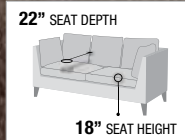

PRODUCT FEATURES:

- SIDE TABLE ATTACHED
- METAL LEG
- TIGHT SEAT & BACK CUSHIONS
- WOODEN INNER FRAME