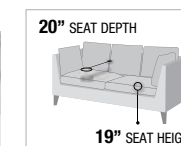

POCKET COIL Seating

20" SEAT DEPTH

19" SEAT HEIGHT

Rylan

DARK BROWN FABRIC

Constructed with selected fabric and sturdy frame, the Rylan sectional sofa offers exceptional comfort for years to come. Featuring two storage consoles and multiple spacious seats, this sectional will be perfect for a movie night or family gathering alike.