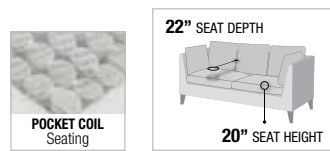

A. LV00970 SECTIONAL SOFA w/SLEEPER & STORAGE

LEFT FACING LOVESEAT w/SLEEPER, 63"L x 36"D x 37"H
RIGHT FACING CHAISE w/STORAGE, 38"L x 62"D x 37"H