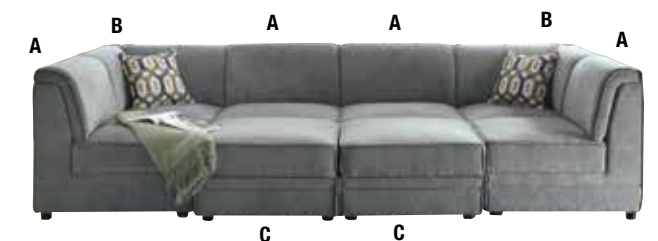

PRODUCT FEATURES:
WOODEN INNER FRAME
TIGHT BACK & SEAT CUSHION
ACCENT PILLOW INCLUDED
PLASTIC ROUND LEG

Bois

GRAY VELVET

With the unlimited possible options, Bois collection features a soft upholstery velvet, tight back & seat cushion. Also this storage ottoman can be used as a footrest, coffee table or extra seating in a pinch. This collection is completely modular so you can create the living room for your comfort needs.

- A. 53780 MODULAR ARMLESS CHAIR, 30"L x 34"D x 33"H
- B. 53781 MODULAR WEDGE w/PILLOW, 34"L x 34"D x 33"H
- C. 53782 OTTOMAN w/STORAGE, 30"L x 34"D x 19"H

MODULAR
SECTIONAL
CREATE YOUR
STYLE