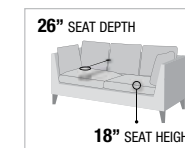

B. LV00336 OTTOMAN, 32"L x 32"D x 18"H

Wugtyx

DARK GRAY VELVET

Classic button tufting combined with beautiful upholstery creates a cozy and inviting look that will blend well with any decor. Designed for your comfort and relaxation, the Wugtyx Living Room Collection is fully upholstered in dark gray velvet. It has tight seat and back cushion, and full foam seat construction offers excellent features in durability and comfort. Metal splay legs give the seat elegant support. The attached accent pillows share the same color as the sofa for a cohesive aesthetic. Give your living room an alluring focal point with the Wugtyx Living Room Collection.