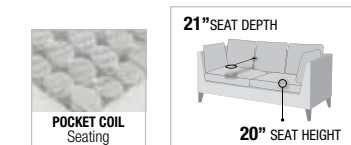

A. LV00968 SECTIONAL SOFA w/SLEEPER & STORAGE

- LEFT FACING LOVESEAT, 61"L x 38"D x 32"~40"H
- CORNER, 38" x 38"D x 32"~40"H
- RIGHT FACING ARMLESS LOVESEAT w/SLEEPER, 50"L x 38"D x 32"~40"H
- CHAISE w/STORAGE, 37"L x 65"D x 32"~40"H