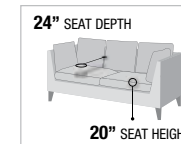

POCKET COIL Seating

24" SEAT DEPTH
20" SEAT HEIGHT

Northville

VELVET & ANTIQUE SILVER FINISH

The Northville living room collection is exclusively designed and filled with romantic spirit. This beautiful velvet upholstered sofa, loveseat and chair feature carved legs, apron and trim, decorated with raised and scrolled floral motifs in an antique silver finish. Each piece of this sophisticated living room set boasts of curved and rolled arms, oversized molding and button tufted backrests with nail head trim. This three-piece collection with contrasting accent pillows will bring sophistication to your living room and will add elegance to any room décor. Sit back and relax on this sophisticated collection that will instantly bring style to your living area.