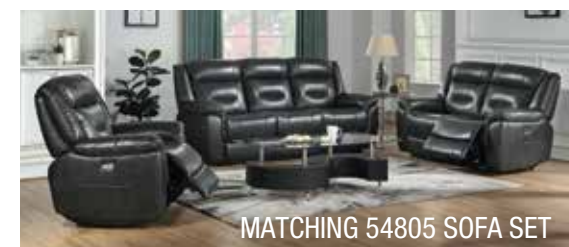

A. 52070 POWER MOTION SECTIONAL SOFA w/USB PORT

- LEFT FACING RECLINER, 41"L x 39"D x 39"H
- RIGHT FACING RECLINER, 41"L x 39"D x 39"H
- ARMLESS RECLINER, 32"L x 39"D x 39"H
- ARMLESS CHAIR, 32"L x 39"D x 39"H
- CONSOLE, 13"L x 38"D x 39"H
- WEDGE, 67"L x 43"D x 39"H

Brax

TWO-TONE BROWN LEATHER GEL

Enjoy the company of family and friends while enjoying the quality of rest you'll get on our Brax sectional sofa set. It features L shape curved wedge, 3 reclining seats with power motion, armless chair, console with storage and cup-holder which will guarantee you can fully relax and enjoy your leisure time. This will be the great piece for your living room.