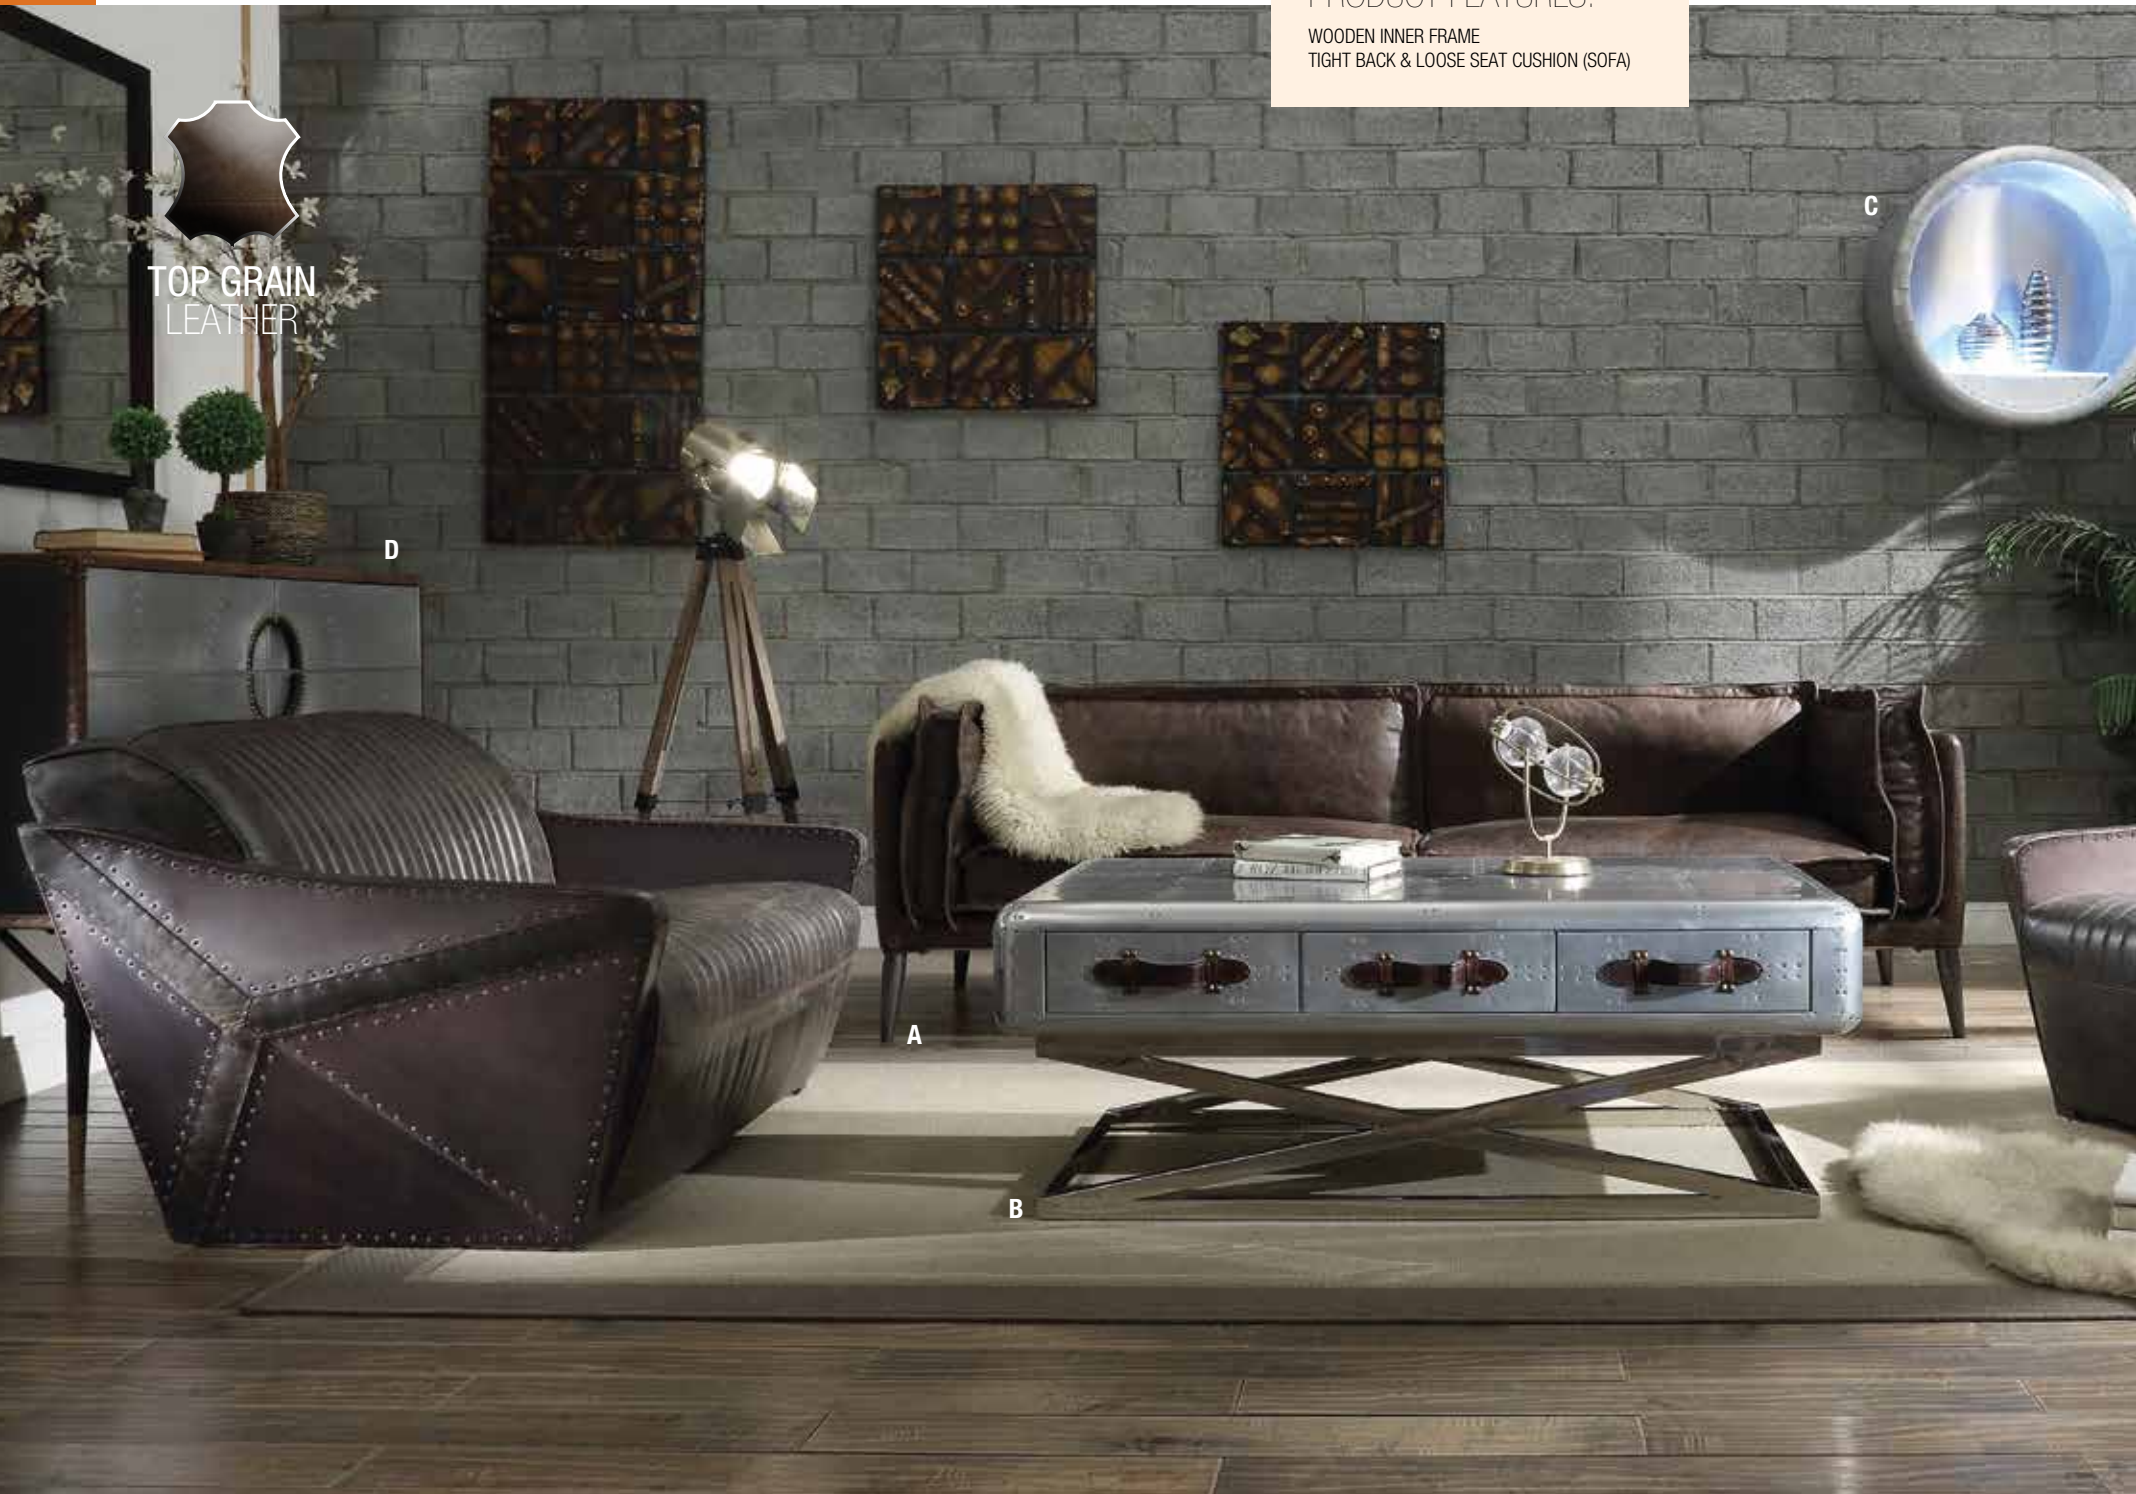

PRODUCT FEATURES:

WOODEN INNER FRAME
TIGHT BACK & LOOSE SEAT CUSHION (SOFA)

TOP GRAIN
LEATHER