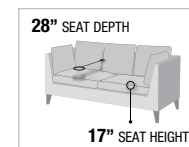

VELVET
SOFA SET

PRODUCT FEATURES:

- TIGHT BACK & LOOSE SEAT CUSHION
- STAINLESS LEGS
- REMOVABLE SEAT & BACK CUSHION COVER
- ACCENT PILLOWS INCLUDED
- WOODEN INNER FRAME

new

Fergal

BLACK VELVET & GOLD FINISH

With an impressive metal gold base and eye-catching geometric patterned sides merged with a traditional tuxedo design, the Fergal collection is sure to impress everyone. The luxurious black velvet upholstery makes the gold accents pop; initiating them as the focal point of your living space. The wooden inner frame makes for durable construction, while the seats provide hours of comfort. Leave your guests impressed with the Fergal collection.

- A. **55665** SOFA w/4 PILLOWS, 83"L x 36"D x 34"H
- B. **55666** LOVESEAT w/4 PILLOWS, 70"L x 36"D x 34"H
- C. **55667** CHAIR w/PILLOW, 36"L x 37"D x 34"H
- D. **81110** 2PC PK NESTING TABLE SET
  Large: 36"Dia x 16"H
  Small: 29"Dia x 14"H

VELVET
SOFA SET

PRODUCT FEATURES:

- WOODEN INNER FRAME
- METAL BASE
- TIGHT BACK & LOOSE SEAT CUSHION
- ACCENT PILLOW INCLUDED
- CURVED SILHOUETTE & SLOPING ARMREST

new

Achelle

BLACK VELVET

Let glamorous vintage style take the spotlight with the Achelle oversized sofa. Introduce a sumptuous seating experience with a gracefully curved form and soft, black velvet upholstery for an irresistible focal point to any living room or other seating areas around the home. The gold detail on the base shows the sophistication and workmanship of this exquisite piece of furniture.

- A. **LV01045** SOFA w/5 PILLOWS, 93"L x 41"D x 28"H
- B. **LV01046** LOVESEAT w/3 PILLOWS, 69"L x 41"D x 28"H
- C. **LV01047** CHAIR w/PILLOW, 48"L x 41"D x 28"H
- D. **LV01048** CHAISE w/2 PILLOWS, 72"L x 40"D x 28"H