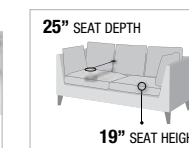

Abey
PINK VELVET

The Abey living room collection is not only visually striking, but it also offers plenty of comfort. The curved silhouette creates a glam appearance. Upholstered in a luxurious pink velvet fabric to add dimension to the pieces. The gold metal tapered legs add another pop color and emphasize the glamorous design. This set provides enough seating for all your guests.