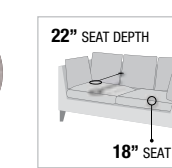

AIRY GREEN PEARL GRAY

22" SEAT DEPTH
18" SEAT HEIGHT

PRODUCT FEATURES:
 TIGHT SEAT & BACK CUSHIONS
 PILLOW TOP ARMREST
 USB CHARGING PORT
 METAL & WOODEN FRAME

new

PRODUCT FEATURES:
 TIGHT SEAT & BACK CUSHIONS
 PILLOW TOP ARMREST
 USB CHARGING PORT
 METAL & WOODEN FRAME