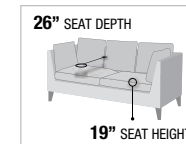

Galelvith

GRAY FABRIC

Beautifully designed and executed the Galelvith living room collection offers a grand experience. With dynamic crown moldings and beautifully carved wooden claw legs to add dimension. The sofa and loveseat feature a bench-style seat cushion with pocket coils for comfort while lounging. The included throw pillows are in an array of patterns that complement the set.