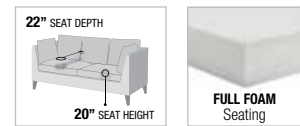

REVERSIBLE LOVESEAT & CHAISE
TIGHT SEAT & BACK CUSHION
ADJUSTABLE HEADREST
STORAGE CHAISE
LOVESEAT w/PULL-OUT BED

PULL-OUT
SLEEPER
STORAGE
CHAISE

new

PRODUCT FEATURES:
KD LEGS
WOODEN INNER FRAME
PLASTIC LEGS
TIGHT SEAT & BACK CUSHION
LOVESEAT WITH PULL-OUT BED
OTTOMAN WITH STORAGE