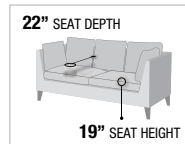

House Marchese

PEARL WHITE PU, TWO TONE BEIGE FABRIC
GOLD & PEARL GRAY FINISH

Exquisite modern design perfectly suits both a classic or contemporary interior, this House Marchese sofa set will make a marvelous focus for any setting. A wooden structure superbly upholstered with dashing faux leather; Shelter style armrest with golden detailing design accentuates the lavish frame structure. Elegant silhouettes, ornamental stitching, and gilded wooden trimming on each intricately crafted piece in this collection will create a regal ambiance in your home.

- A. **58865** SOFA w/3 PILLOWS, 81"L x 35"D x 35"H
- B. **58866** LOVESEAT w/2 PILLOWS, 56"L x 35"D x 35"H
- C. **58867** CHAIR w/PILLOW, 31"L x 35"D x 35"H
- D. **58868** ACCENT CHAIR w/PILLOW, 28"L x 32"D x 35"H
- E. **88865** COFFEE TABLE, 52"L x 28"W x 18"H
- F. **88867** END TABLE, 24"L x 24"W x 24"H
- G. **88868** SOFA TABLE, 53"L x 18"W x 31"H
- H. **96860** STOOL, 16"L x 14"D x 19"H