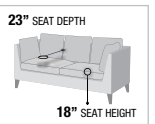

PRODUCT FEATURES:
TIGHT BACK & LOOSE SEAT CUSHION
WOODEN INNER FRAME
BUTTON TUFTED
QUEEN SIZE SLEEPER

Noci
GRAY LEATHER
LV01294
A. SOFA w/SLEEPER
81"L x 34"D x 38"H