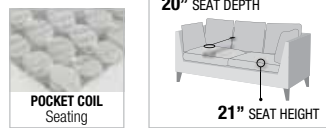

PRODUCT FEATURES:
ADJUSTABLE HEADREST & ARMREST
TIGHT BACK & LOOSE SEAT CUSHION
METAL CHROME LEG

ADJUSTABLE HEADREST
COMFORT & SUPPORT