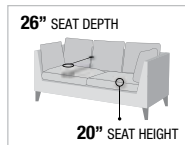

POCKET COIL Seating

C

26" SEAT DEPTH

20" SEAT HEIGHT