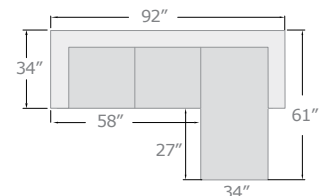

Amboise

LIGHT GRAY FABRIC

A. 55550
 REVERSIBLE SECTIONAL SOFA
 w/SLEEPER & STORAGE
 LOVESEAT, 58"L x 34"D x 38"H
 CHAISE, 34"L x 61"D x 38"H

PRODUCT FEATURES:
 STORAGE CHAISE
 LOVESEAT w/PULL-OUT BED
 REVERSIBLE CHAISE & LOVESEAT
 TIGHT SEAT & LOOSE SEAT CUSHION
 BUTTONLESS TUFTED BACK CUSHION