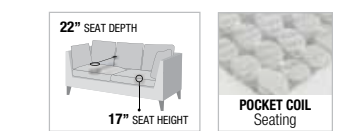

Connor

BLACK PU

- **52650**
  B. SECTIONAL SOFA
  RIGHT FACING SOFA
  72"L x 34"D x 29"~32"H
  LEFT FACING CHAISE & WEDGE
  77"L x 34"D x 29"~32"H