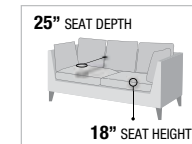

A. LV01161

SECTIONAL SOFA w/7 PILLOWS

SOFA, 76"L x 41"D x 31"H

RIGHT FACING CHAISE, 93"L x 44"D x 31"H

LEFT FACING CHAISE, 93"L x 44"D x 31"H

Atronia

DEEP GREEN FABRIC

A modern take on a classic style the Atronia sectional sofa is great for those that want both current and traditional. This U-shaped sectional will glam up any den or family room. Featuring button tufting and matching throw pillows for visual appeal. For comfort, it is foam-filled and offers track arms. The metal legs complete the look with a polished touch. The seat cushions remove, too, making it easy to spot clean spills or find runaway TV remotes. Plus, this sectional's double chaise design offers twice the amount of space to curl up with a cozy throw and your favorite flick. What's not to love?