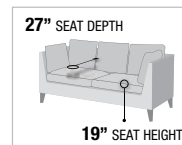

MATCHING
21790Q Bedroom Set
61100 Dining Set

PRODUCT FEATURES:

- WOODEN INNER FRAME
- NAILHEAD TRIM
- BUTTON TUFTED SEAT BACK
- TIGHT BACK & LOOSE SEAT CUSHION
- ACCENT PILLOWS INCLUDED

Versailles

BROWN VELVET & CHERRY OAK FINISH

Creating an elegant and traditional design in living room, the Versailles sofa set is your ideal choice. Seating in a crescent environment and feeling like royalty, you can be more convenient to enjoy the family time or play with your friends. Additionally, combining with the two accent chairs and the circular design, this sofa set will have more room for family or friends and will create you warmer, comfortable, and friendly atmosphere in cherry oak bone white and antique platinum finish.

A. 52080 SOFA w/5 PILLOWS, 109"L x 55"D x 39"H

B. 52082 CHAIR w/PILLOW, 33"L x 36"D x 47"H

C. 82080 COFFEE TABLE, 47"L x 45"W x 22"H

PRODUCT FEATURES:

- CRYSTAL-LIKE BUTTON TUFTED NAILHEAD TRIM
- TIGHT BACK & LOOSE SEAT CUSHIONS
- ROLLED ARM & BACKREST
- ACCENT PILLOWS INCLUDED
- WOODEN INNER FRAME

Versailles

VELVET & ANTIQUE PLATINUM FINISH

MATCHING 26820Q Bedroom Set & 66820 Dining Set

A. 56840 SOFA w/5 PILLOWS, 92"L x 45"D x 47"H

B. 56841 LOVESEAT w/3 PILLOWS, 69"L x 43"D x 45"H

C. 56842 CHAIR w/PILLOW, 44"L x 41"D x 46"H

D. 86840 COFFEE TABLE, 56"L x 38"W x 21"H

E. 86842 END TABLE, 28"L x 28"W x 26"H

F. 26846 CHEST, 47"L x 22"W x 55"H

G. 56845 SOFA w/5 PILLOWS, 109"L x 55"D x 39"H

H. 56847 CHAIR w/PILLOW, 33"L x 36"D x 47"H

I. 86845 COFFEE TABLE, 47"L x 45"W x 22"H