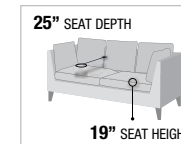

25" SEAT DEPTH

19" SEAT HEIGHT