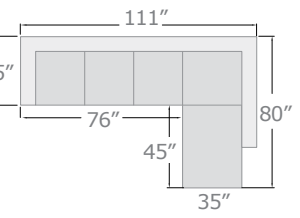

76"L x 35"D x 33"H

RIGHT FACING CHAISE

80"L x 35"D x 33"H

new

PRODUCT FEATURES:
 WOODEN INNER FRAME
 KD BACK
 TIGHT BACK & SEAT CUSHION
 NAILHEAD TRIM
 METAL LEGS

A

B

C