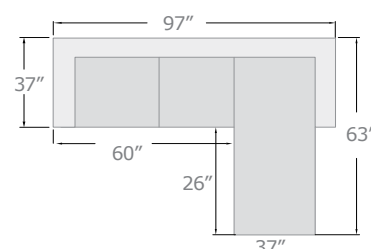

Lloyd

BLACK PU

This Lloyd sectional sofa guarantees that you will always be ready for any situation when you're hosting a get-together. The chaise and sofa offer plenty of space for guests to sit and relax while the storage space can quickly transform this sectional sofa into a guest bed by revealing the extension beneath the sofa cushion. With this Lloyd sectional sofa, you don't need to worry about unexpected guests staying overnight.