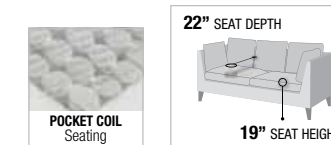

MOTION
SOFA
SOFA WITH
DROP DOWN TABLE

PRODUCT FEATURES:

- METAL & WOODEN FRAME
- KD BACK
- STORAGE CONSOLE w/CUP HOLDERS
- TIGHT BACK & SEAT CUSHION
- PILLOW TOP ARMREST

new

Kalen

GRAY CHENILLE

Functional and comfortable the Kalen living room collection makes it easy to unwind. With endless features to make entertaining guests a breeze. The sofa features a drop-down table and reclining functions. Choose between a standard loveseat or a loveseat that includes a console with two cupholders and a flip-top storage space, ideal for keeping remotes handy; both offer reclining functions. The recliner chair features a glider mechanism. The soft chenille upholstery and pocket coil seats mimic a cloud.

- A. **55440** SOFA w/DROP DOWN TABLE, 82"L x 38"D x 39"H
- B. **55441** LOVESEAT w/CONSOLE, 71"L x 38"D x 39"H
- C. **55442** GLIDER RECLINER, 38"L x 38"D x 39"H

MOTION
SOFA
SOFA WITH
DROP DOWN TABLE

PRODUCT FEATURES:

- METAL & WOODEN FRAME
- KD BACK
- STORAGE CONSOLE w/CUP HOLDERS
- TIGHT BACK & SEAT CUSHION
- PILLOW TOP ARMREST

Madden

BROWN CHENILLE

Upholstered in velvety brown chenille, the Madden motion sofa set is not only supremely comfortable, but also durable. This is great news because once you sink into one of these pillowy seats, you won't want to get up! The tight back and seat cushions and pillow-top armrests are excellent for relaxing, while the lift-top storage and cup holders built into the loveseat keeps your favorite beverage at hand. The reclining mechanism is right within hand's reach with the external pull-handle latches. Bring home the unbeatable combo of comfort and convenience with Madden!

- A. **55445** SOFA w/DROP DOWN TABLE, 79"L x 39"D x 39"H
- B. **55446** LOVESEAT w/CONSOLE, 70"L x 39"D x 39"H
- C. **55447** GLIDER RECLINER, 36"L x 40"D x 39"H