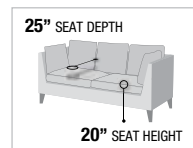

new

PRODUCT FEATURES:
TIGHT SEAT & BACK CUSHION
WOODEN INNER FRAME
NAILHEAD TRIM
ACCENT PILLOWS INCLUDED

VELVET
SECTIONAL
SOFA

Bovasis

BLUE OR GRAY VELVET

The Bovasis sofa and ottoman are ideal for smaller spaces. In a contemporary design featuring eye-catching nailhead trim and stylish sturdy metal legs. The beautiful velvet upholstery is soft to the touch and is a dream to lounge on. The button tufting adds dimension and visual appeal to the sofa. Pair it with the matching ottoman to complete the look. Available in two colors.

BLUE VELVET

A. **LV00366** SOFA w/5 PILLOWS, 103"L x 31"D x 32"H

B. **LV00367** OTTOMAN, 45"L x 28"D x 20"H

GRAY VELVET

C. **LV00368** SOFA w/5 PILLOWS, 103"L x 31"D x 32"H

D. **LV00369** OTTOMAN, 45"L x 28"D x 20"H

BLUE

GRAY