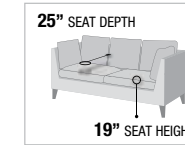

Thotton
PURPLE VELVET

With its button-tufted upholstery and elaborate rolled arms, the Thotton Living Room Collection anchors your space in timeless appeal. Gracefully crafted wooden frame is fully covered with elegant velvet and showcases a classic chesterfield design. Sleek nail-head trims along the rolled arms add a touch of flair. The sofa set features tight seat and back cushion, including full-foam seat and accent pillows that maximize seating comfort. Lending an Old World, vintage flair to your room decor with the Thotton Living Room Collection.

- A. **LV00340** SOFA w/2 PILLOWS, 89"L x 35"D x 31"H
- B. **LV00341** LOVESEAT w/2 PILLOWS, 65"L x 35"D x 31"H