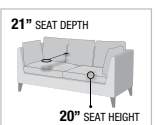

21" SEAT DEPTH
20" SEAT HEIGHT