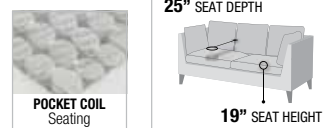

- A. 56925 SOFA, 84"L x 35"D x 35"H
- B. 56926 LOVESEAT, 61"L x 35"D x 35"H
- C. 56927 CHAIR, 41"L x 35"D x 35"H