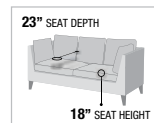

Noci
KHAKI LEATHER
LV01293
B. SOFA w/SLEEPER
81"L x 34"D x 38"H