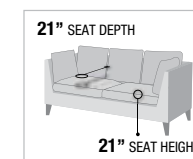

GLIDER
RECLINING
LOVESEAT & RECLINER