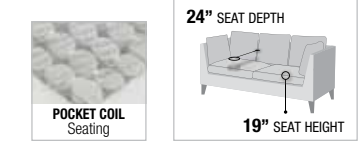

Felicia

BEIGE VELVET

The possibilities are endless with the Felicia modular chair. Create the ideal look for your home and personality. Piece together as many chairs as desired to create the ideal seating solution for your home. The vertical channel tufting and neutral beige color give this piece a contemporary mod vibe that will work in any setting. Available in two colors, yellow and beige.

A. LV01067 MODULAR CHAIR, 43"L x 37"D x 33"H