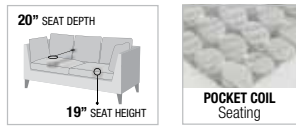

Rogyne

GRAY LINEN

A. **51895**
SOFA w/STORAGE
79"L x 33"D x 32"H

new

PRODUCT FEATURES:
TRACK ARM
2 STORAGE DRAWERS
INCLUDES 2 THROW PILLOWS
TIGHT SEAT & BACK CUSHION
WOODEN INNER FRAME
KD LEGS

A

Vaiknock

DARK GRAY LINEN

B. **LV00177**
ADJUSTABLE SOFA
w/SLEEPER
59"L x 35"D x 38"H
FLAT POSITION:
59"L x 76"D x 25"H

B

WOODEN INNER FRAME
WOODEN LEGS
BUTTON TUFTED
PULL OUT SLEEPER BED

PULL-OUT
SLEEPER
ADJUSTABLE
SOFA

new

PULL-OUT
SLEEPER

A

new

Hidalgo

FABRIC OR PU

GRAY FABRIC
A. **58247** SOFA BED
28"L x 31"D x 33"H
FLAT POSITION: 28"L x 73"D x 19"H

BEIGE PU
B. **58246** SOFA BED
28"L x 31"D x 33"H
FLAT POSITION: 28"L x 73"D x 19"H

BROWN FABRIC
C. **58245** SOFA BED
28"L x 31"D x 33"H
FLAT POSITION: 28"L x 73"D x 19"H

PRODUCT FEATURES:
BUTTON TUFTED BACK & SEAT CUSHION
WOODEN INNER FRAME
1 PILLOW INCLUDED
ADJUSTABLE
PULL-OUT SLEEPER

PULL-OUT
SLEEPER

B

PULL-OUT
SLEEPER

C