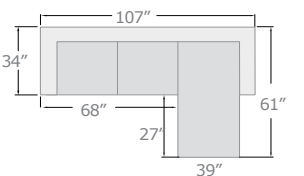

WOODEN INNER FRAME
FULL KD
ACCENT PILLOWS INCLUDED
BUTTONLESS TUFTED BACKREST
LOOSE BACK & SEAT CUSHION

Josiah

SAND FABRIC

C. 55095
SECTIONAL SOFA
 107"L x 61"D x 33"H
 LEFT FACING LOVESEAT
 68"L x 34"D x 33"H
 RIGHT FACING CHAISE
 61"L x 39"D x 33"H