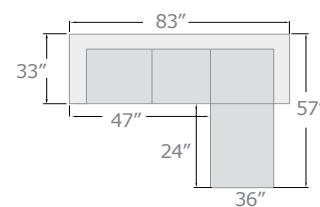

A. 51215 REVERSIBLE SECTIONAL SOFA

- LOVESEAT, 47" L x 33" D x 35" H
- CHAISE, 57" L x 36" D x 35" H
- OTTOMAN, 47" L x 24" D x 18" H

POCKET COIL Seating

A. 51210 REVERSIBLE SECTIONAL SOFA

- LOVESEAT, 47" L x 33" D x 35" H
- CHAISE, 57" L x 36" D x 35" H
- OTTOMAN, 47" L x 24" D x 18" H