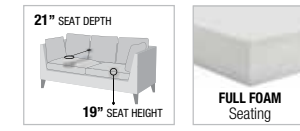

Eiroa
BEIGE FABRIC

58250
A. ADJUSTABLE SOFA
82"L x 35"D x 37"H
FLAT POSITION:
82"L x 43"D x 25"H

PRODUCT FEATURES:
WOODEN INNER FRAME
METAL LEG
TIGHT SEAT & BACK CUSHION
BUTTON TUFTED SEAT & BACK CUSHION
NAILHEAD TRIM
CONVERTIBLE FROM SOFA TO SLEEPER