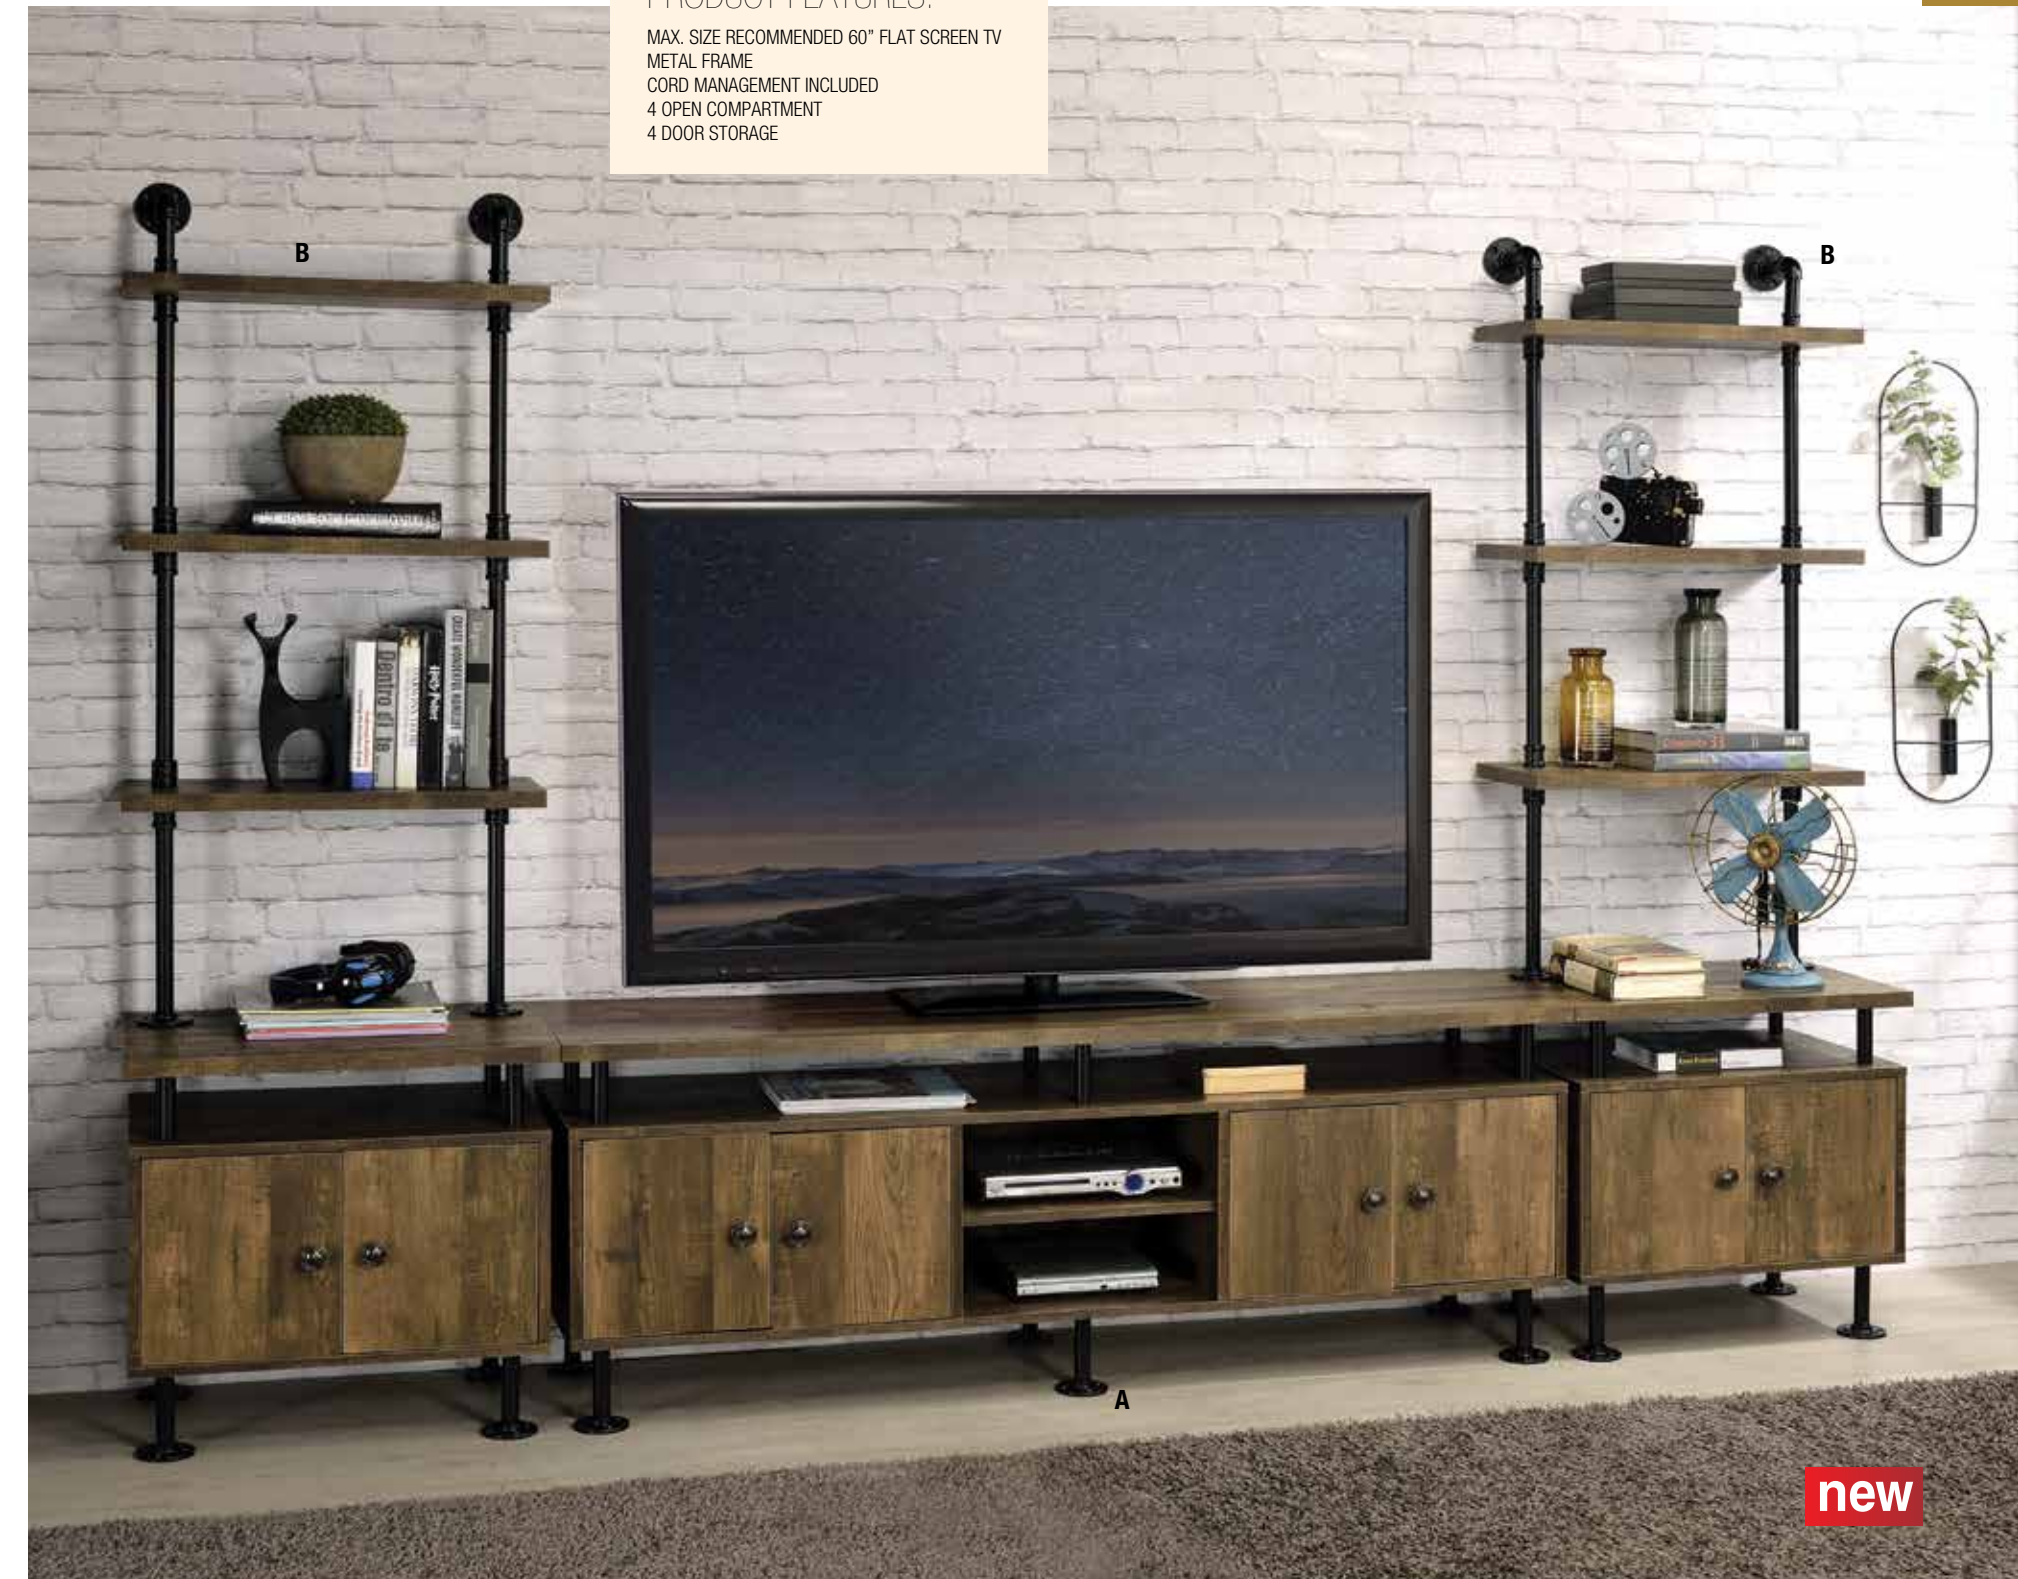

new

- A. LV00142 TV STAND, 60"L x 16"W x 23"H
- B. LV00141 SIDE PIER, 24"L x 16"W x 70"H