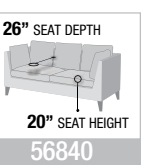

MATCHING
21790Q Bedroom Set
61100 Dining Set

PRODUCT FEATURES:

- WOODEN INNER FRAME
- NAILHEAD TRIM
- BUTTON TUFTED SEAT BACK
- TIGHT BACK & LOOSE SEAT CUSHION
- ACCENT PILLOWS INCLUDED

Versailles

BROWN VELVET & CHERRY OAK FINISH

Creating an elegant and traditional design in living room, the Versailles sofa set is your ideal choice. Seating in a crescent environment and feeling like royalty, you can be more convenient to enjoy the family time or play with your friends. Additionally, combining with the two accent chairs and the circular design, this sofa set will have more room for family or friends and will create you warmer, comfortable, and friendly atmosphere in cherry oak bone white and antique platinum finish.

A. 52080 SOFA w/5 PILLOWS, 109"L x 55"D x 39"H

B. 52082 CHAIR w/PILLOW, 33"L x 36"D x 47"H

C. 82080 COFFEE TABLE, 47"L x 45"W x 22"H

PRODUCT FEATURES:

- CRYSTAL-LIKE BUTTON TUFTED NAILHEAD TRIM
- TIGHT BACK & LOOSE SEAT CUSHIONS
- ROLLED ARM & BACKREST
- ACCENT PILLOWS INCLUDED
- WOODEN INNER FRAME

Versailles

VELVET & ANTIQUE PLATINUM FINISH

MATCHING 26820Q Bedroom Set & 66820 Dining Set

A. 56840 SOFA w/5 PILLOWS, 92"L x 45"D x 47"H

B. 56841 LOVESEAT w/3 PILLOWS, 69"L x 43"D x 45"H

C. 56842 CHAIR w/PILLOW, 44"L x 41"D x 46"H

D. 86840 COFFEE TABLE, 56"L x 38"W x 21"H

E. 86842 END TABLE, 28"L x 28"W x 26"H

F. 26846 CHEST, 47"L x 22"W x 55"H

G. 56845 SOFA w/5 PILLOWS, 109"L x 55"D x 39"H

H. 56847 CHAIR w/PILLOW, 33"L x 36"D x 47"H

I. 86845 COFFEE TABLE, 47"L x 45"W x 22"H