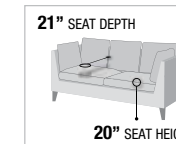

POCKET COIL Seating

21" SEAT DEPTH

20" SEAT HEIGHT

- A. **54610** POWER MOTION SOFA w/USB PORT, 81"L x 37"D x 40"H
- B. **54611** POWER MOTION LOVESEAT w/USB PORT, 60"L x 37"D x 40"H
- C. **54612** POWER RECLINER w/USB PORT, 37"L x 37"D x 40"H

Zuriel

BEIGE PU

Achieve ultimate comfort with the Zuriel sofa collection. Each piece offers power motion, perfect for movie nights with the family, or for simply relaxing after a long day from work. The pillow top armrests and pocket coil seating further increase the comfort level. With functional yet convenient USB ports, you are never missing out on the fun because your devices are low on battery. Stay connected both digitally and face to face with this feature.