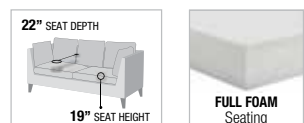

PRODUCT FEATURES:

- TIGHT BACK & SEAT CUSHION
- WOODEN INNER FRAME
- METAL LEGS

VELVET
SOFA SET

PRODUCT FEATURES:

- TIGHT BACK & SEAT CUSHION
- WOODEN INNER FRAME

VELVET
SOFA SET