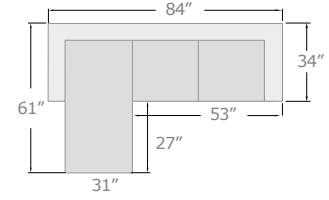

Dafina

BEIGE FABRIC

A. LV01054
 SECTIONAL SOFA
 w/SLEEPER & STORAGE
 RIGHT FACING LOVESEAT w/SLEEPER
 53"L x 34"D x 35"H
 LEFT FACING CHAISE w/STORAGE
 31"L x 61"D x 35"H

new

PULL-OUT
 SLEEPER
 STORAGE
 CHAISE