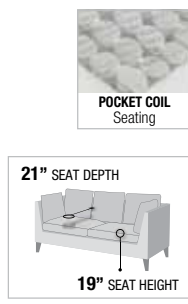

Zuriel

RED PU

The Zuriel reclining sofa collection is a wonderful choice for any family room, combines luxurious faux leather with the comfort of padded, reclining seating. Comfortable contoured seats, soft to the touch while the reclining footrests offer full leg support. The recliner chair includes rocker function that allows you to rock gently up and down for ultimate comfort.

- A. **52150** SOFA, 81"L x 37"D x 40"H
- B. **52151** LOVESEAT, 60"L x 37"D x 40"H
- C. **52152** ROCKER RECLINER, 37"L x 37"D x 40"H
- D. **52153** POWER RECLINER, 37"L x 37"D x 40"H