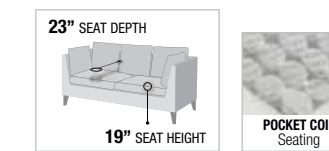

D. SECTIONAL SOFA

LEFT FACING CHAISE, 33"L x 66"D x 36"H

RIGHT FACING LOVESEAT, 66"L x 33"D x 36"H