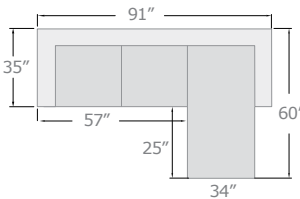

REVERSIBLE LOVESEAT & CHAISE
TIGHT SEAT & BACK CUSHION
ADJUSTABLE HEADREST
STORAGE CHAISE
LOVESEAT w/PULL-OUT BED

PULL-OUT
SLEEPER
STORAGE
CHAISE

new

PRODUCT FEATURES:
KD LEGS
WOODEN INNER FRAME
PLASTIC LEGS
TIGHT SEAT & BACK CUSHION
LOVESEAT WITH PULL-OUT BED
OTTOMAN WITH STORAGE