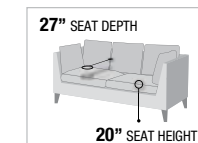

- A. **56590** SOFA, 89"L x 39"D x 30"H
- B. **56591** LOVESEAT, 72"L x 39"D x 30"H
- C. **56592** CHAIR, 48"L x 39"D x 30"H

PRODUCT FEATURES:

WOODEN INNER FRAME
TIGHT BACK & LOOSE SEAT CUSHION (SOFA)

TOP GRAIN
LEATHER