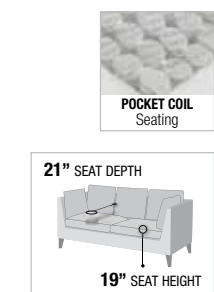

MOTION
SOFA
SOFA WITH
DROP DOWN TABLE

PRODUCT FEATURES:

- METAL & WOODEN FRAME
- KD BACK
- STORAGE CONSOLE w/CUP HOLDERS
- TIGHT BACK & SEAT CUSHION
- PILLOW TOP ARMREST

new

Kalen

GRAY CHENILLE

Functional and comfortable the Kalen living room collection makes it easy to unwind. With endless features to make entertaining guests a breeze. The sofa features a drop-down table and reclining functions. Choose between a standard loveseat or a loveseat that includes a console with two cupholders and a flip-top storage space, ideal for keeping remotes handy; both offer reclining functions. The recliner chair features a glider mechanism. The soft chenille upholstery and pocket coil seats mimic a cloud.

- A. **55440** SOFA w/DROP DOWN TABLE, 82"L x 38"D x 39"H
- B. **55441** LOVESEAT w/CONSOLE, 71"L x 38"D x 39"H
- C. **55442** GLIDER RECLINER, 38"L x 38"D x 39"H

MOTION
SOFA
SOFA WITH
DROP DOWN TABLE

PRODUCT FEATURES:

- METAL & WOODEN FRAME
- KD BACK
- STORAGE CONSOLE w/CUP HOLDERS
- TIGHT BACK & SEAT CUSHION
- PILLOW TOP ARMREST

Madden

BROWN CHENILLE

Upholstered in velvety brown chenille, the Madden motion sofa set is not only supremely comfortable, but also durable. This is great news because once you sink into one of these pillowy seats, you won't want to get up! The tight back and seat cushions and pillow-top armrests are excellent for relaxing, while the lift-top storage and cup holders built into the loveseat keeps your favorite beverage at hand. The reclining mechanism is right within hand's reach with the external pull-handle latches. Bring home the unbeatable combo of comfort and convenience with Madden!

- A. **55445** SOFA w/DROP DOWN TABLE, 79"L x 39"D x 39"H
- B. **55446** LOVESEAT w/CONSOLE, 70"L x 39"D x 39"H
- C. **55447** GLIDER RECLINER, 36"L x 40"D x 39"H