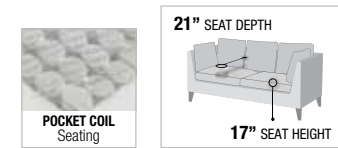

A. 53315 REVERSIBLE SECTIONAL SOFA & OTTOMAN

- SOFA, 84"L x 33"D x 33"H
- CHAIR, 33"L x 33"D x 33"H
- OTTOMAN, 26"L x 26"D x 17"H