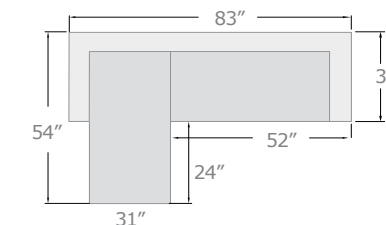

A. 52300 REVERSIBLE SECTIONAL SOFA w/SLEEPER & STORAGE

LOVESEAT w/SLEEPER, 52"L x 30"D x 35"H
CHAISE w/STORAGE, 54"L x 31"D x 35"H

A. LV00971 REVERSIBLE SECTIONAL SOFA w/SLEEPER & STORAGE

LOVESEAT w/SLEEPER, 52"L x 30"D x 35"H
CHAISE w/STORAGE, 31"L x 54"D x 35"H