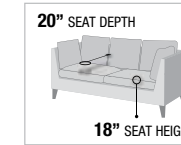

Laurissa
LIGHT CHARCOAL LINEN

Makes a chic addition to your living room or office. This Laurissa nailhead sofa group features tufted button on the cushion, clean lines with a well-padded seat and back. Fully upholstered with finely threaded linen and constructed with solid wood, this ensemble provides long-term durability and stability. This is perfect for a movie night or family gatherings alike.

- **A. 52405** SOFA w/4 PILLOWS, 82"L x 30"D x 33"H
- **B. 52406** LOVESEAT w/4 PILLOWS, 59"L x 30"D x 33"H
- **C. 52407** CHAIR w/3 PILLOWS, 38"L x 30"D x 33"H
- **D. 81195** COFFEE TABLE, 42"L x 21"W x 19"H