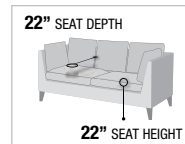

PRODUCT FEATURES:
WOODEN INNER FRAME
WINGBACK BACKREST WITH BUTTONLESS TUFTED
TIGHT BACK & SEAT CUSHION
ACCENT PILLOWS INCLUDED
NAILHEAD TRIM

B

A

Hannes

GRAY FABRIC

The timeless silhouette of the Hannes sofa collection makes it a great choice for your living area! With classy wingback accented by buttonless tufting and nailhead trim on the rolled armrests, and wooden bun-turned front legs, Hannes combines the best of traditional design without sacrificing comfort. Also includes accent pillows with removable colors in a floral pattern for a splash of color against the demure gray upholstery. This beautiful sofa set is sure to impress!

- A. **53280** SOFA w/2 PILLOWS, 86"L x 39"D x 39"H
- B. **53281** LOVESEAT w/2 PILLOWS, 63"L x 39"D x 39"H
- C. **53282** CHAIR, 41"L x 39"D x 39"H

C

PRODUCT FEATURES:
WOODEN INNER FRAME
BUTTON TUFTED BACKREST
TIGHT BACK & LOOSE SEAT CUSHION
WOODEN LEG

A

B

Suzanne

BEIGE FABRIC

The Suzanne collection brings so much needed romance into any space. The straight back with detailed tufting and swoop arms give really interesting lines to a boxy room.

- A. **54010** SOFA, 90"L x 34"D x 34"H
- B. **54011** LOVESEAT, 65"L x 34"D x 34"H
- C. **54012** CHAIR, 41"L x 34"D x 34"H

C