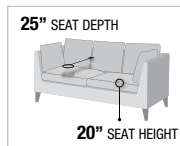

A. 55500 SECTIONAL SOFA

LEFT FACING SOFA, 83"L x 34"D x 34"H
RIGHT FACING CHAISE, 75"L x 34"D x 34"H