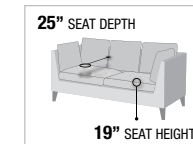

A. LV01161

SECTIONAL SOFA w/7 PILLOWS

SOFA, 76"L x 41"D x 31"H

RIGHT FACING CHAISE, 93"L x 44"D x 31"H

LEFT FACING CHAISE, 93"L x 44"D x 31"H

Atronia

DEEP GREEN FABRIC

A modern take on a classic style the Atronia sectional sofa is great for those that want both current and traditional. This U-shaped sectional will glam up any den or family room. Featuring button tufting and matching throw pillows for visual appeal. For comfort, it is foam-filled and offers track arms. The metal legs complete the look with a polished touch. The seat cushions remove, too, making it easy to spot clean spills or find runaway TV remotes. Plus, this sectional's double chaise design offers twice the amount of space to curl up with a cozy throw and your favorite flick. What's not to love?