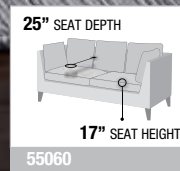

PRODUCT FEATURES:

- WOOD INNER FRAME
- KD LEG
- TIGHT BACK & SEAT CUSHION
- METAL SLED BASE
- BACKREST w/WELT
- ALUMINUM OCCASIONAL & ACCENT CHAIR

TOP GRAIN LEATHER

TOP GRAIN LEATHER

FULL FOAM Seating

25" SEAT DEPTH