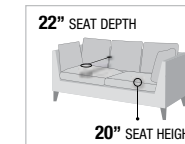

Braylon
BROWN PU

If you're serious about comfort, then the Braylon motion sofa set is made for you. The dark brown color of the PU upholstery keeps your entertainment area looking sharp. In addition, the diamond tufted pattern in the tight back and seat cushions add not only great visual interest but a sense of structure to the sofa design. The loveseat is equipped with a storage console with lift top and cup holders. Each piece in this set features pillow top armrests and external push-button latches for convenient reclining motion. The Braylon set is available in two colors, with an additional option of power motion recliner.

- **A. 55415 SOFA**, 90"L x 38"D x 44"H
- **B. 55416 LOVESEAT w/CONSOLE**, 78"L x 38"D x 44"H
- **C. 55417 RECLINER**, 42"L x 38"D x 44"H
- **D. 55418 POWER RECLINER**, 42"L x 38"D x 44"H