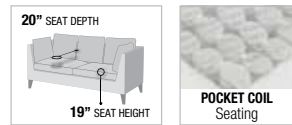

Platinum II

RED PU

A. 52745
SOFA & LOVESEAT
SOFA, 72"L x 32"D x 33"H
LOVESEAT, 59"L x 32"D x 33"H

PRODUCT FEATURES:

- WOODEN INNER FRAME
- BUTTONLESS TUFTED SEAT & BACKREST
- LOOSE BACK & SEAT CUSHION
- BLACK WOOD-LIKE TAPERED LEG

A

PRODUCT FEATURES:

- WOODEN INNER FRAME
- BUTTONLESS TUFTED SEAT & BACKREST
- LOOSE BACK & SEAT CUSHION
- BLACK WOOD-LIKE TAPERED LEG