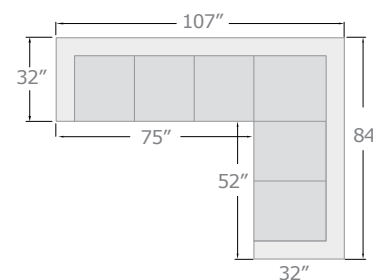

PRODUCT FEATURES:

- WOODEN INNER FRAME
- BUTTONLESS TUFTED SEAT & BACKREST
- TIGHT BACK & SEAT CUSHION
- PLASTIC TAPERED LEG
- KD BACK

PRODUCT FEATURES:

- WOODEN INNER FRAME
- BUTTONLESS TUFTED SEAT & BACKREST
- REVERSIBLE OTTOMAN
- TRACK ARM
- LOOSE BACK & SEAT CUSHION

REVERSIBLE
SECTIONAL
SOFA

Earsom

GRAY LINEN

This beautiful Earsom sectional sofa features wide track arms, tight back and seat cushions and also wood-like legs. With top stitching details, it is like a showpiece and will be perfect for your living environment.

A. 52760 SECTIONAL SOFA

- LEFT FACING LOVESEAT, 52"L x 32"D x 35"H
- RIGHT FACING LOVESEAT, 52"L x 32"D x 35"H
- WEDGE, 32"L x 32"D x 35"H, ARMLESS CHAIR, 23"L x 32"D x 35"H

Ceasar

GRAY FABRIC

By creating a warm and inviting style in your home with the Ceasar collection, this gray upholstery sofa set will bring you a modern and comfortable sensation in the living room. Featuring with track arms, loose back and seat cushion, squared legs, and multi-function ottoman, that can transform the sofa into a sectional, chair club or chaise. Presenting you with a cozy environment for entertaining friends and family.

A. 53315 REVERSIBLE SECTIONAL SOFA & OTTOMAN

- SOFA, 84"L x 33"D x 33"H
- CHAIR, 33"L x 33"D x 33"H
- OTTOMAN, 26"L x 26"D x 17"H