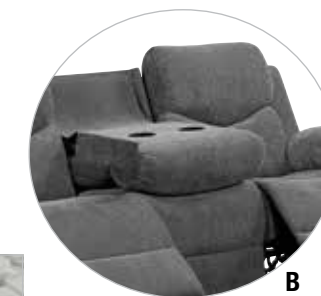

**MOTION
SOFA**
MATCHING
SOFA SET

PRODUCT FEATURES:

- WOODEN INNER FRAME
- TIGHT BACK & SEAT CUSHION
- PILLOW TOP ARMREST
- 2 RECLINER INCLUDED (54135)
- KD BACK (55440, 55442, 55443)

new

Kalen

GRAY CHENILLE

Transform your living area into the ultimate relaxing paradise with our Kalen collection. With its pad-over-chaise seating, plush pillow-top arms, and reclining seats, you'll be ready to relax all afternoon! The wooden inner frame makes for sturdy pieces that will hold up throughout various gatherings. The gray chenille upholstery is a neutral tone that will anchor your space.

A. 54135 SECTIONAL SOFA

LEFT FACING RECLINER, 30"L x 37"D x 39"H, ARMLESS CHAIR, 22"L x 37"D x 39"H
WEDGE, 55"L x 37"D x 39"H, RIGHT FACING RECLINER, 30"L x 37"D x 39"H

B. 55440 SOFA w/DROP DOWN TABLE, 82"L x 38"D x 39"H

C. 55443 LOVESEAT, 60"L x 38"D x 39"H

D. 55442 GLIDER RECLINER, 38"L x 38"D x 39"H

E. 55441 LOVESEAT w/CONSOLE, 71"L x 38"D x 39"H

B

new