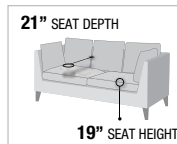

MOTION
SOFA
TOP GRAIN
LEATHER

PRODUCT FEATURES:

- WOODEN INNER FRAME
- TIGHT BACK & SEAT CUSHION
- PILLOW TOP ARMREST
- REMOVABLE CUSHION COVER
- KD BACK & ARMREST

new

MOTION
SOFA
TOP GRAIN
LEATHER

PRODUCT FEATURES:

- WOODEN INNER FRAME
- TIGHT BACK & SEAT CUSHION
- PILLOW TOP ARMREST
- REMOVABLE CUSHION COVER
- KD BACK & ARMREST

new

Lamruil

GRAY TOP GRAIN LEATHER

Top grain leather fully covers all possible contact area, creating an extremely soft and luxurious outer surface. The Lamruil Living Room Collection features pillow top armrests and pocket-coils in the seat cushion that deliver durable and dynamic support. Brilliant lifting function can easily be adjusted to allow the recliner to conform to your shape and leave you feeling relaxed. Cushion covers are easily removable for cleaning. Combining luxury, comfort and functionality, Lamruil Collection is the perfect addition to any living room.

A. LV00072 SOFA, 86"L x 39"D x 40"H

B. LV00073 LOVESEAT, 65"L x 39"D x 40"H

C. LV00074 RECLINER, 42"L x 39"D x 40"H

Perfiel

TWO TONE DARK BROWN TOP GRAIN LEATHER

It is no secret that everyone fights over who gets to sit on the recliner. Recliners are the comfiest seat in the house, the Perfiel collection will solve that issue. The sofa, loveseat, and chair have manual reclining seats. Reclining to a 155-degree angle for optional relaxation. The dark brown top grain leather upholstery adds sophistication to the collection.

A. LV00066 SOFA, 79"L x 37"D x 41"H

B. LV00067 LOVESEAT, 57"L x 37"D x 41"H

C. LV00068 RECLINER, 36"L x 37"D x 41"H