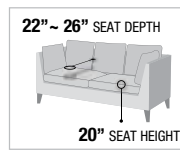

PRODUCT FEATURES:

- ADJUSTABLE HEADREST
- TIGHT SEAT & BACK CUSHION
- BUTTON TUFTED SEAT CUSHION
- STORAGE CHAISE & OTTOMAN
- LOVESEAT w/PULL-OUT BED

A. 55520 SECTIONAL SOFA & OTTOMAN w/SLEEPER & STORAGE

LEFT FACING CHAISE, 37" L x 64" D x 32" H
ARMLESS LOVESEAT, 53" L x 38" D x 32" H
WEDGE, 39" L x 64" D x 32" H
OTTOMAN, 40" L x 24" D x 19" H