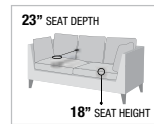

Noci
BLUE LEATHER
LV01292
A. SOFA w/SLEEPER
81"L x 34"D x 38"H

PRODUCT FEATURES:
TIGHT BACK & LOOSE SEAT CUSHION
WOODEN INNER FRAME
BUTTON TUFTED
QUEEN SIZE SLEEPER

PRODUCT FEATURES:
TIGHT BACK & LOOSE SEAT CUSHION
WOODEN INNER FRAME
BUTTON TUFTED
QUEEN SIZE SLEEPER