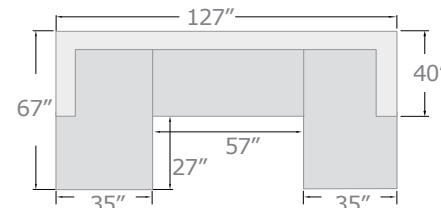

A. **57365** SECTIONAL SOFA w/2 PILLOWS

RIGHT FACING CHAISE, 35"L x 67"D x 31"H
LEFT FACING CHAISE, 35"L x 67"D x 31"H
ARMLESS LOVESEAT, 57"L x 35"D x 31"H

FULL FOAM Seating

35" SEAT DEPTH

20" SEAT HEIGHT