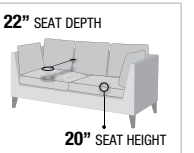

A

PRODUCT FEATURES:

- WOODEN INNER FRAME
- BUTTONLESS TUFTED BACK & SEAT CUSHION
- NAILHEAD TRIM
- LOOSE BACK & SEAT CUSHION
- WOODEN BLOCK LEG
- ACCENT PILLOWS INCLUDED

B

Laurissa

CHARCOAL OR LIGHT TEAL LINEN

Look at these fine lines and beautiful curves. That's the beauty of the Laurissa sofa sets which are made to suit your appreciation for clean and contemporary style. A classic simple frame, comfy pillow top armrest and ultra-soft upholstery complete this fashionable exterior.

CHARCOAL LINEN

A. 54370 SECTIONAL SOFA & OTTOMAN w/2 PILLOWS

- RIGHT FACING SOFA, 70\"/>

LIGHT TEAL LINEN

B. 54390 SECTIONAL SOFA & OTTOMAN w/2 PILLOWS

- RIGHT FACING SOFA, 70\"/>

CHARCOAL

LIGHT TEAL

22\"/>

POCKET COIL Seating