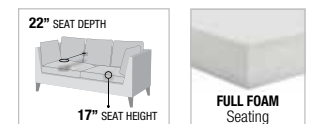

Mecene

BLUE VELVET

57305
C. ADJUSTABLE SOFA w/2 PILLOWS
80"L x 34"D x 32"H
FLAT POSITION: 80"L x 43"D x 23"H