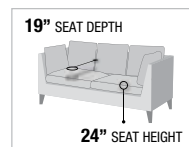

VELVET
SOFA SET

PRODUCT FEATURES:
WOODEN INNER FRAME
HIGH SHELTER ARMREST
STAINLESS STEEL LEG
REMOVABLE SEAT CUSHION COVER
BUTTON TUFTED ARM, BASE & BACKREST
TIGHT BACK & LOOSE SEAT CUSHION

A

B

Adam

RED VELVET

Elegant and eye-catching, the stunning Adam sofa and loveseat are the perfect addition to any space. Rich red velvet covers the plush. The comfortable seat was padded with high-density foam. Strength and beauty is guaranteed with a wood frame and silver stainless steel legs. The modern tufted design on the back and sides of these beautiful pieces adds an extra element of elegance.

A. 52795 SOFA, 91"L x 39"D x 30"H
B. 52796 LOVESEAT, 75"L x 39"D x 30"H

VELVET
SOFA SET

PRODUCT FEATURES:
WOODEN INNER FRAME
BUTTON TUFTED ARM & BACKREST
HIGH SHELTER ARMREST
WOODEN TAPERED LEG
TIGHT BACK & LOOSE SEAT CUSHION
NAILHEAD TRIM
REMOVABLE SEAT CUSHION COVER

B

A

Honor

BLUE-GRAY VELVET

Large, comfortable and full of mid-century style, our Honor sofa is both polished and practical with soft woven upholstery, featuring button tufted detailing and shelter armrest. Strength and beauty are guaranteed with a wood frame and black wooden tapered legs. The nailheads that outlines the front edge of these beautiful pieces add an extra element of elegance.

A. 52785 SOFA, 82"L x 32"D x 31"H
B. 52786 LOVESEAT, 70"L x 32"D x 31"H