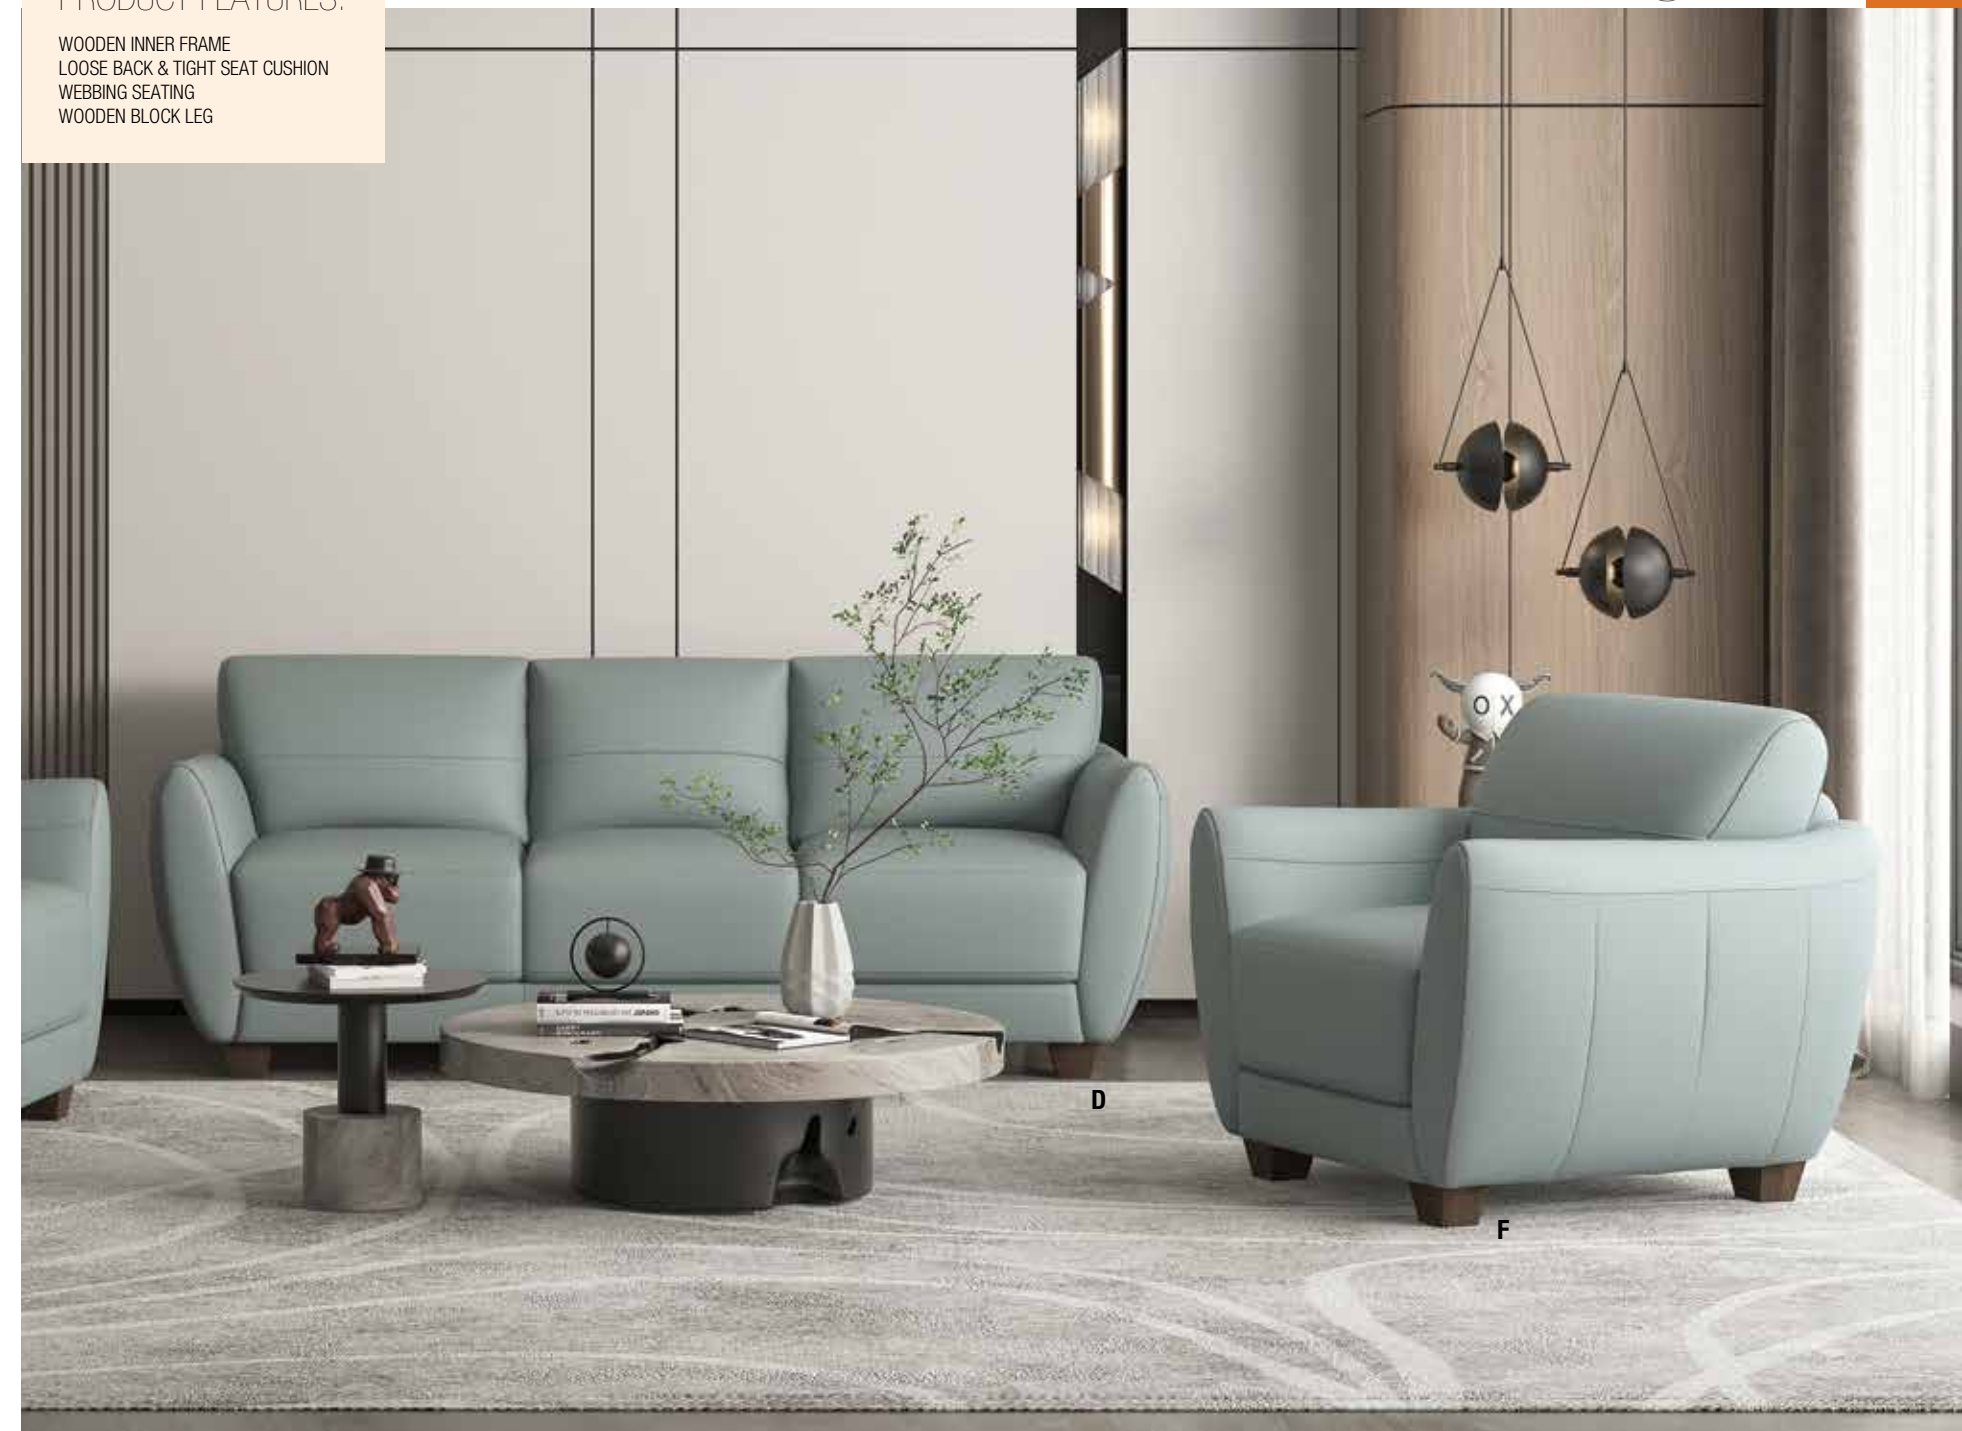

PRODUCT FEATURES:
WOODEN INNER FRAME
LOOSE BACK & TIGHT SEAT CUSHION
WEBBING SEATING
WOODEN BLOCK LEG

Valeria

MUSTARD OR WATERY LEATHER

The Valeria sofa set is one you'll want to spend lots of time in. This beautiful mustard or watery leather sofa features same tone stitching and unique wood block legs. Its deep, comfy seat and flared padded arms give it an incredible sink-right-in quality that's perfect for the whole family.

1. MUSTARD LEATHER
- A. **54945** SOFA, 79"L x 36"D x 31"H
  - B. **54946** LOVESEAT, 57"L x 36"D x 31"H
  - C. **54947** CHAIR, 33"L x 36"D x 31"H

1. WATERY LEATHER
- D. **54950** SOFA, 79"L x 36"D x 31"H
  - E. **54951** LOVESEAT, 57"L x 36"D x 31"H
  - F. **54952** CHAIR, 33"L x 36"D x 31"H