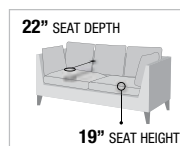

A

55425 SOFA SET

POCKET COIL Seating

22" SEAT DEPTH

19" SEAT HEIGHT

A. 54965 SECTIONAL SOFA

- RIGHT FACING LOVESEAT w/CONSOLE, 63"L x 37"D x 40"H
- WEDGE, 57" x 40"D x 40"H
- LEFT FACING LOVESEAT w/CONSOLE, 63"L x 37"D x 40"H