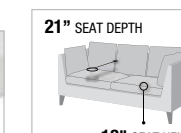

PRODUCT FEATURES:

- WOODEN INNER FRAME
- METAL LEGS
- LOOSE SEAT & BACK CUSHION
- TOP GRAIN LEATHER