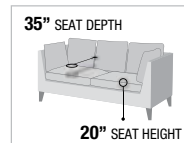

A. **57365** SECTIONAL SOFA w/2 PILLOWS

RIGHT FACING CHAISE, 35"L x 67"D x 31"H
LEFT FACING CHAISE, 35"L x 67"D x 31"H
ARMLESS LOVESEAT, 57"L x 35"D x 31"H

FULL FOAM Seating

35" SEAT DEPTH

20" SEAT HEIGHT