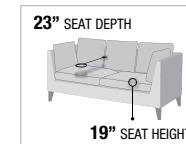

VELVET
SOFA SET

PRODUCT FEATURES:

- ACCENT PILLOWS INCLUDED
- METAL LEG
- BUTTON TUFTED BACKREST
- LOOSE SEAT & TIGHT BACK CUSHION
- WOODEN INNER FRAME

new

Phifina

BLACK VELVET

Gather your friends and family around for a game night or to enjoy a movie marathon. Whatever it may be, sofas are a staple in all our homes. Take a look at this Phifina collection; not only is it beautiful but also durable with its metal legs. Featuring button tufting for a look that works well in any contemporary setting. Each piece is upholstered in foam-filled velvet for an alluring feel. Its solid black tone is intended to blend in or stand out against your existing color scheme and decor.

- A. 55920 SOFA w/2 PILLOWS, 91"L x 38"D x 31"H
- B. 55921 LOVESEAT w/2 PILLOWS, 68"L x 38"D x 31"H
- C. 55922 CHAIR, 46"L x 38"D x 31"H

C

VELVET
SOFA SET

PRODUCT FEATURES:

- METAL LEG
- BUTTON TUFTED ARMS & BACK
- TIGHT BACK & LOOSE SEAT CUSHION
- ACCENT PILLOWS INCLUDED
- WOODEN INNER FRAME

new

Jelanea

GRAY VELVET & GOLD FINISH

The Jelanea collection is the ideal solution to reflect your regal tastes. The classic design ensures that the pieces offer timeless appeal. The velvet upholstery brings out the glamorous side of each piece, and the metal gold legs offer a contrast to the soft velvet. Exquisite details, such as button-tufted armrests and back elevate the design. The included accent pillows further add to the comfort level of each piece. Complete your living room with these regal seating options.

- A. LV01406 SOFA w/2 PILLOWS, 86"L x 36"D x 30"H
- B. LV01407 LOVESEAT w/2 PILLOWS, 66"L x 36"D x 30"H
- C. LV01408 CHAIR w/PILLOW, 45"L x 36"D x 30"H
- D. 81090 COFFEE TABLE, 52"L x 24"W x 18"H
- E. 81092 END TABLE, 28"L x 24"W x 23"H

C