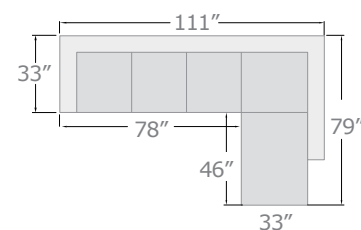

B. 52708 OTTOMAN w/STORAGE, 35\"/>