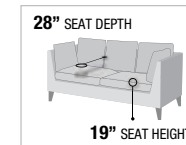

Dresden

PU & VINTAGE BONE WHITE FINISH

Introduce our new design for the Dresden sofa. Features vintage bone white color with matching occasional table, this sofa collection creates an elegant and traditional design into your living room. Hand-Crafted pieces inspired from the luxurious design of the past, the new Dresden sofa features elaborate wood carving details and a sophisticated style that give your living space a comfort and royal atmosphere.