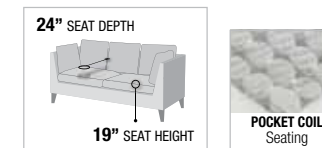

PRODUCT FEATURES:

- WOODEN & S-SPRING INNER FRAME
- TIGHT BACK & SEAT CUSHION
- PILLOW ARMREST