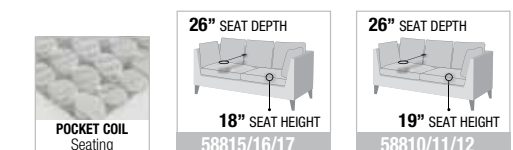

House Beatrice

TAN OR BEIGE PU, BLACK PU & CHARCOAL FINISH

A combination between simplicity and exquisite; this House Beatrice sofa set offers a glamorous focus. Solid structure beautifully upholstered with faux leather. Featuring button tufted backrest and nail-head trim, the hand-crafted pieces enhance the beauty of the detailed wood work and craftsmanship. Superb in its attention to details, every inch is a statement of outstanding elegance and style.

MATCHING
28810Q Bedroom Set
68810 Dining Set

new

PRODUCT FEATURES:

TIGHT BACK & LOOSE SEAT CUSHION
NAILHEAD TRIM
BUTTON TUFTED BACKREST
DIAMOND GRID PATTERNED SEAT CUSHION
ACCENT PILLOWS INCLUDED
POCKET COIL SEATING
WOODEN INNER FRAME

PRODUCT FEATURES:

BUTTON TUFTED BACKREST
NAILHEAD TRIM
TIGHT BACK & LOOSE SEAT CUSHION
ARMS w/DIAMOND GRID PATTERNED
ACCENT PILLOWS INCLUDED
POCKET COIL SEATING
WOODEN INNER FRAME

new

House Beatrice

TAN OR BEIGE PU, BLACK PU & CHARCOAL FINISH

TAN PU, BLACK PU & CHARCOAL FINISH

A. **58815** SOFA w/4 PILLOWS, 78"L x 35"D x 35"H

B. **58816** LOVESEAT w/3 PILLOWS, 65"L x 35"D x 35"H

C. **58817** CHAIR w/PILLOW, 39"L x 35"D x 35"H

BEIGE PU, BLACK PU & CHARCOAL FINISH

D. **58810** SOFA w/5 PILLOWS, 89"L x 37"D x 41"H

E. **58811** LOVESEAT w/2 PILLOWS, 64"L x 37"D x 41"H

F. **58812** CHAIR w/PILLOW, 39"L x 37"D x 41"H

G. **58868** ACCENT CHAIR w/PILLOW, 28"L x 32"D x 35"H, Two Tone Beige Fabric

H. **58818** ACCENT CHAIR w/PILLOW, 30"L x 30"D x 33"H, Tan Pu

I. **58813** ACCENT CHAIR w/PILLOW, 28"L x 30"D x 30"H, Two Tone Mocha Fabric

J. **88815** COFFEE TABLE, 54"L x 30"W x 20"H

K. **88817** END TABLE, 24"L x 24"W x 24"H

L. **88810** COFFEE TABLE, 43"L x 43"W x 20"H