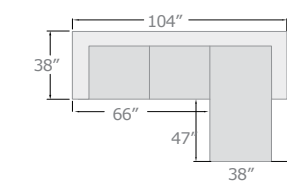

D. 54990 PEARL GRAY SECTIONAL SOFA

RIGHT FACING LOVESEAT, 65"L x 38"D x 33"H
LEFT FACING CHAISE, 85" L x 38"D x 33"H

AIRY GREEN PEARL GRAY