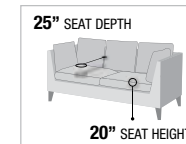

25" SEAT DEPTH

20" SEAT HEIGHT

Tayden

BEIGE VELVET & BLACK FINISH

The Tayden camel back sofa brings classic elegance to any living room. Sophisticated curves and crystal-like button tufting adorn the upholstered backrest. For added richness, the seat cushions are upholstered in a geometric fabric. The black base and feet are offset by gold tips adding a subtle contrast and rich depth to the upholstery. Assorted throw pillows top the seat for added softness and streamlined style.