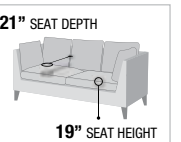

POWER
MOTION SOFA

The Saul sectional collection offers luxurious contemporary looks and multi-function features. Fully wrapped with smooth leather-aire and framed with hard wood, quality and durability are guaranteed for your enjoyment. Features two power motion reclining seats and its complemented by USB Charging Docks provided at both ends, making it come in handy for you to charge any handheld devices. Available in Black, Gray or Espresso Finish.

PRODUCT FEATURES:

- WOODEN INNER FRAME
- TIGHT BACK & SEAT CUSHION
- 2 USB CHARGING PORTS
- CONSOLE WITH CUP HOLDERS
- OKIN MOTOR

A

BLACK

GRAY

ESPRESSO

B

C

Saul

BLACK LEATHER-AIRE

A. **54150** POWER MOTION SECTIONAL SOFA w/USB PORT

LEFT FACING RECLINER, 41"L x 41"D x 41"H, RIGHT FACING RECLINER, 41"L x 41"D x 41"H
WEDGE, 70"L x 41"D x 41"H, ARMLESS CHAIR, 32"L x 41"D x 41"H, CONSOLE, 17"L x 41"D x 41"H
(NEED 2 ARMLESS CHAIRS)

GRAY LEATHER-AIRE

B. **53745** POWER MOTION SECTIONAL SOFA w/USB PORT

LEFT FACING RECLINER, 41"L x 41"D x 41"H, RIGHT FACING RECLINER, 41"L x 41"D x 41"H
WEDGE, 70"L x 41"D x 41"H, ARMLESS CHAIR, 32"L x 41"D x 41"H, CONSOLE, 17"L x 41"D x 41"H
(NEED 2 ARMLESS CHAIRS)

ESPRESSO LEATHER-AIRE

C. **54155** POWER MOTION SECTIONAL SOFA w/USB PORT

LEFT FACING RECLINER, 41"L x 41"D x 41"H, RIGHT FACING RECLINER, 41"L x 41"D x 41"H
WEDGE, 70"L x 41"D x 41"H, ARMLESS CHAIR, 32"L x 41"D x 41"H, CONSOLE, 17"L x 41"D x 41"H
(NEED 2 ARMLESS CHAIRS)