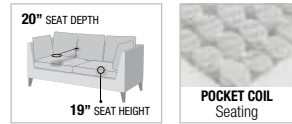

A

PRODUCT FEATURES:

- WOODEN INNER FRAME
- BUTTONLESS TUFTED SEAT & BACKREST
- LOOSE BACK & SEAT CUSHION
- BLACK WOOD-LIKE TAPERED LEG

A

Platinum II

GRAY LINEN

B. 52735
SOFA & LOVESEAT
 SOFA, 72"L x 32"D x 33"H
 LOVESEAT, 59"L x 32"D x 33"H