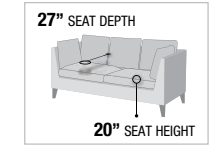

new

MATCHING
BD013360 Bedroom Set
DN01351 Dining Set

PRODUCT FEATURES:

- EXCLUSIVE DESIGN
- ACCENT PILLOWS INCLUDED
- NAILHEAD TRIM
- RAISED SCROLLED MOLDING TRIM
- TIGHT BACK & LOOSE SEAT CUSHIONS
- WOODEN INNER FRAME
- ROLLED ARMREST
- OVERSIZED SCROLLED LEG

Vendome II

TWO TONE IVORY FABRIC
ANTIQUE PEARL FINISH

Tracing back to the classical Baroque era, expressed with intent and conviction, our new interpretation of Vendome II is done. The Vendome II sofa's two tone ivory fabric is grand and classy with crystal like button tufting on the back in a crackled gold patina finish richly accented with gold leaf brushed onto each piece by hand. The carved frame Decor and nailhead trim around the crown, arm, and base accentuate style and class. Pillows are included for additional comfort and support. Fully Assembled.

- A. **LV01329** SOFA w/6 PILLOWS
  89"L x 44"D x 49"H
- B. **LV01330** LOVESEAT w/4 PILLOWS
  66"L x 43"D x 48"H
- C. **LV01331** CHAIR w/2 PILLOWS
  43"L x 40"D x 46"H
- D. **LV01332** COFFEE TABLE
  53"L x 36"W x 22"H
- E. **LV01333** END TABLE
  26"L x 26"W x 26"H