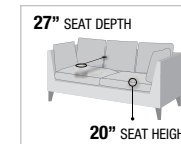

Eustoma

CHERRY TOP GRAIN LEATHER MATCH
WALNUT FINISH

The Eustoma collection is a sophisticated classic design, with its curve upholstered tight back wrapping around with an elegant cut out at the center top. Coming with traditional walnut color, this beautiful appeal is accented by simple delicate pillows upon coil seat cushions to allow for any configuration for a comfort level desired. The sofa is accented with a solid wood frame that flows into concave arched front arm which create a great visual silhouette. The detail of the wood trim is emphasized by having a center domineering design and allowing the contrasting wood trim to be more prominent. The elegant design of this sofa allows it to fit into any room décor.