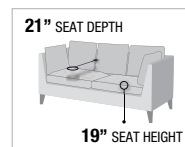

MOTION
SOFA
GRAY FABRIC

PRODUCT FEATURES:

- TIGHT BACK & SEAT CUSHION
- WOODEN INNER FRAME
- KD BACK & EARS
- PILLOW TOP ARMREST

new

Zorina

GRAY FABRIC

Premium design and elegant style in gray fabric upholstery define the Zorina reclining sofa set. This blend of art and precision engineering is pleasing to the eye and touch. Each piece of this set is individually upholstered with soft fabric upholstery and supports you perfectly on the seat, back, and arm cushions. The outside seats recline using a conveniently located lever on the side. This sofa set is a celebration of great craftsmanship and workmanship.

A. LV01284 SOFA, 82"L x 37"D x 41"H

B. LV01285 LOVESEAT, 61"L x 37"D x 41"H

C. LV01286 RECLINER, 37"L x 37"D x 41"H

C

MOTION
SOFA
GRAY CHENILLE

PRODUCT FEATURES:

- METAL & WOODEN FRAME
- KD BACK
- BUTTONLESS TUFTED
- PILLOW TOP ARMREST

Treyton

GRAY CHENILLE

With its plush chenille upholstery and motion reclining, Treyton will have you relaxing in no time. This motion sofa set has soft pillow top armrests and tight back and seat cushions so you can really sink your whole body into comfort. The practical gray of the upholstery and the single buttonless tufted detail on the seat backs means this collection looks good for company despite being perfect for a nap. Enjoy cloud-like comfort with the Treyton motion sofa set!

C

A. 51815 SOFA, 76"L x 37"D x 40"H

B. 51816 LOVESEAT, 55"L x 37"D x 40"H

C. 51817 RECLINER, 33"L x 37"D x 40"H