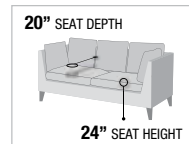

Anondale

ESPRESSO TOP GRAIN LEATHER MATCH
CHERRY FINISH

The Anondale collection reflects completely classic and elegant style, expertly crafted with rich espresso top grain leather match upholstery. Includes classic features button tufted back, generous rolled armrests, decorative molding trim and oversized seating will make it perfect choice for your living room environment.

- A. 15030 SOFA, 94"L x 37"D x 42"H
- B. 15031 LOVESEAT, 70"L x 37"D x 42"H
- C. 15032 CHAIR, 47"L x 37"D x 42"H
- D. 15034 OTTOMAN, 26"L x 20"D x 19"H
- E. 10322 COFFEE TABLE, 50"L x 30"W x 20"H
- F. 10323 END TABLE, 24"L x 28"W x 24"H
- G. 10324 SOFA TABLE, 54"L x 18"W x 30"H