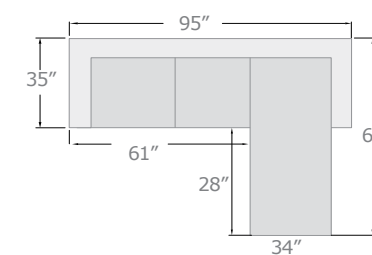

A. LV00969 SECTIONAL SOFA w/SLEEPER & STORAGE

LEFT FACING LOVESEAT w/SLEEPER
61"L x 35"D x 37"H
RIGHT FACING CHAISE w/STORAGE
34"L x 63"D x 37"H