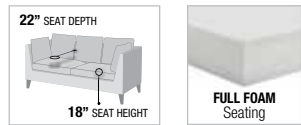

VELVET
SOFA SET

PRODUCT FEATURES:

- TIGHT BACK & SEAT CUSHION
- WOODEN INNER FRAME

VELVET
SOFA SET

Achim

BLACK VELVET

B. LV00203
SOFA, 93"L x 41"D x 33"H

new