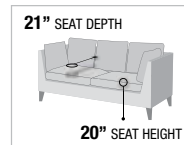

Fiacre

BROWN VELVET

Add style to your living room with the Fiacre motion living room collection. The beautiful motion reclining sofa offers sleek styling with horizontal tufted backrests, oversized cozy seating and reclined seated position. This stylish set features a matching loveseat and recliner in a silky brown velvet upholstery and pillow top armrests. Update your living room furniture with this comfortable set that's great for any space and makes a perfect place to relax, take a nap or read a book.

- A. **53665** SOFA, 78"L x 37"D x 42"H
- B. **53666** LOVESEAT, 57"L x 37"D x 42"H
- C. **53667** GLIDER RECLINER, 35"L x 37"D x 42"H

PRODUCT FEATURES:

- HORIZONTAL TUFTED
- EXTERNAL LATCH HANDLE
- TIGHT BACK & SEAT CUSHION
- PILLOW TOP ARMREST

PRODUCT FEATURES:

- METAL & WOODEN FRAME
- KD BACK
- STORAGE CONSOLE w/CUP HOLDERS
- TIGHT BACK & SEAT CUSHION
- PILLOW TOP ARMREST

Jaylen

TOFFEE & ESPRESSO POLISHED MICROFIBER

The Jaylen motion sofa set is comfortable and stylish! The TWO TONE upholstery design features toffee and espresso polished microfiber that's both velvety-soft and easy to maintain, making it perfect for even the messiest snacks. The tight back and seat cushions are accented with channel tufting for elevated style. This set offers many convenient features, such as a storage console with lift top and cup holders built into the loveseat. Each piece also features easy-access reclining function with the external pull-handle latches located just under the pillow top armrests. Jam out on your next family movie night with Jaylen!

- A. **55425** SOFA, 91"L x 38"D x 40"H
- B. **55426** LOVESEAT w/CONSOLE, 80"L x 38"D x 40"H
- C. **55427** RECLINER, 44"L x 38"D x 40"H
- D. **81110** 2PC PACK NESTING TABLE SET
  LARGE, 36"Dia x 16"H, SMALL, 29"Dia x 14"H