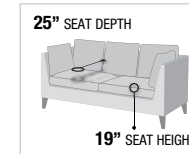

VELVET
SOFA SET

PRODUCT FEATURES:

- WOODEN INNER FRAME
- BUTTON TUFTED SEAT & BACKREST
- NAILHEAD TRIM
- TIGHT BACK & SEAT CUSHION
- ARCHED BACKREST

IBERIS
VELVET SOFA SET
2 COLOR OPTIONS

Iberis

GREEN OR NAVY VELVET

A fresh take on the classic chesterfield style, our Iberis collection is covered in green or navy blue velvet for a contemporary feel. The striking set has button tufting adding texture and shape while the rolled arms bring just the right amount of luxury. The large, deep seat cushions feature pocketed springs and velvet wraps for total comfort. The Iberis has all the appeal of a classic style with the comfort of a modern design.

GREEN VELVET

- A. **53400** SOFA, 91"L x 37"D x 39"H
- B. **53402** LOVESEAT, 76"L x 37"D x 39"H
- C. **82770** COFFEE TABLE, 38"L x 38"W x 19"H, Mirrored & Faux Diamonds
- D. **82772** END TABLE, 19"L x 19"W x 23"H, Mirrored & Faux Diamonds

NAVY VELVET

- E. **53405** SOFA, 91"L x 37"D x 39"H
- F. **53407** LOVESEAT, 76"L x 37"D x 39"H

GREEN

NAVY

CRYSTAL-LIKE