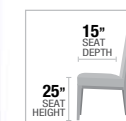

A

Wandella

BEIGE FABRIC, MARBLE TOP & RUSTIC OAK FINISH

The Wandella four-piece counter height table set comes with a table and three stools. The table features three open storage compartments and a marble top. Not just for the dining room, this uniquely styled table is equally handy behind a sofa or hanging out next to a wall, ready to serve all your entertaining needs. The stools are upholstered in beige fabric with nailhead trim. The traditional and contemporary homes.