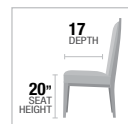

- A. **DN00732** DINING TABLE, 38"W x 60"~72"L (INCLUDES 1 x 12" LEAF)
- B. **DN00733** SIDE CHAIR, 37"H