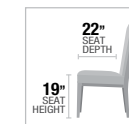

B
A
C

new

D

A. **DN00702** DINING TABLE

42"W x 72"-96"L (INCLUDED 2 x 12" LEAVES)

B. **DN00703** SIDE CHAIR, 40"H

C. **DN00704** BENCH, 60"L x 16"D x 19"H

D. **DN01133** SERVER, 45"L x 18"W x 36"H