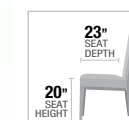

MATCHING
BD01234EK Bedroom Set
LV01193 Sofa Set

PRODUCT FEATURES:

- FIXED TABLE TOP
- PADDED SEAT CUSHION
- NAILHEAD TRIM
- CURIO w/TOUCH LIGHT
- CURVED DRAWER TOP
- FELT LINED DRAWER
- 2/3 EXTENSION DRAWER
- MAGNETIC DOOR CATCHES INCLUDED

Danae

PU, CHAMPAGNE & GOLD FINISH

Bigger is always better, the Danae dining table is a true testament to that. Boasting immaculate details on the base and legs that are fit for royalty. This grand piece is sure to leave a lasting impression on everyone that feasts their eyes on it. The antique silver and gold accents help enhance the ornamental details.

- A. **DN01197** DINING TABLE, 51"W x 110"L
- B. **DN01198** SIDE CHAIR, 63"H
- C. **DN01199** ARM CHAIR, 63"H
- D. **DN01200** CURIO, 81"L x 27"W x 93"H
- E. **BD01236** MIRROR, 55"L x 58"H
- F. **DN01201** SERVER, 77"L x 28"W x 39"H

D

new