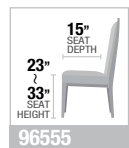

PRODUCT FEATURES:
MARBLE TOP
PATCHWORK ALUMINUM
PADDED BUCKET SEAT
WINE STORAGE INCLUDED

TOP GRAIN
LEATHER

E

D

A

C