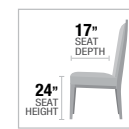

Picardy

BUTTERSCOTCH PU, ANTIQUE PEARL & CHERRY OAK FINISH

Part of Acme's exclusive Picardy collection, this impressive counter height dining set features a round pedestal table with antique hand-brushed accents over an antique pearl finish. The matching counter height chairs are upholstered in PU, and feature nailhead trim and arched seatbacks topped with oversized crown and raised scrolled motifs. Button tufting on the outer seatback adds visual texture to enhance the luxurious appeal of the Picardy counter collection.