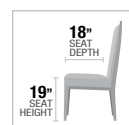

PRODUCT FEATURES:

- FABRIC SEAT CUSHION
- WOODEN TOP
- GEOMETRIC ACCENT

Landis

OAK & GUNMETAL FINISH

The Landis dining set offers an industrial touch to your home decor. The dining table features round table top with metal V-Shaped frame in gunmetal finish. The matching dining chairs include soft seat upholstery and sleek metal legs, that will complement the home decor theme. You're sure to love the look this dining set for years to come.

A. **73185** DINING TABLE, 42" Dia

B. **73187** SIDE CHAIR, 38"H

A

PRODUCT FEATURES:

- TABLE TOP w/METAL INSET
- 2 CROSS BAR SUPPORT

new

Nakula

GRAY OAK & BLACK FINISH

A. **DN00447**
DINING TABLE, 35"W x 65"L

Patwin

GRAY OAK & BLACK FINISH

B. **DN00401**
DINING TABLE, 32"W x 60"L

- KD RECTANGULAR DINNING TABLE
- TABLE TOP w/METAL INLAY TRIM
- METAL LEG
- STORAGE: 3 OPEN COMPARTMENTS

new