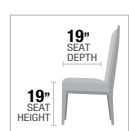

Chantelle

SILVER GRAY SILK-LIKE FABRIC
ANTIQUÉ PLATINUM FINISH

Designed exclusively for ACME, the Chantelle collection is filled with romantic wonder. This collection features a beautiful floral carved table with extension leaf providing extra space for large groups of people. Complemented by French rococo tufted silver gray silk like fabric chairs with antique features and matching hutch and buffet. This collection is perfect for any formal dining room.

- A. **60540** DINING TABLE
  44"W x 80" ~ 96"L (INCLUDES 1 x 16" LEAF)
- B. **60542** SIDE CHAIR, 43"H
- C. **60543** ARM CHAIR, 43"H
- D. **60544** HUTCH & BUFFET, 66"L x 20"W x 90"H