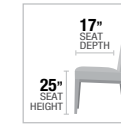

A

B

new

MATCHING
DN00814 Dining Set

A. **DN00817** COUNTER HEIGHT TABLE, 47"W x 47"L x 38"H

B. **DN00818** COUNTER HEIGHT CHAIR, 42"H

B

TABLE TOP