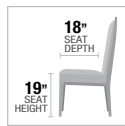

PRODUCT FEATURES:

WHITE MARBLE TOP
BUTTON TUFTED SEAT BACK
BEIGE LINEN SEAT & BACK CUSHION
CENTER WOODEN GLIDE DRAWER

Gasha

WHITE MARBLE TOP & WALNUT FINISH

Spacious seating space accented with an eye-catching marble table top and wooden tapered base, the Gasha dining collection will be the most attractive addition to any home. To add more comfort, the side chairs are upholstered in beige linen. Also take the matching server home to complete the unique look and maximize the functions of the set.

- A. **72820** DINING TABLE, 38"W x 64"L
- B. **72822** SIDE CHAIR, 37"H
- C. **72823** SERVER, 51"L x 18"W x 34"H

PRODUCT FEATURES:

WHITE MARBLE TOP
BEIGE LINEN CUSHION SEATING
MATCHING BENCH AVAILABLE

Claudia

MARBLE TOP
SALVAGE BROWN FINISH

- A. **71715**
  DINING TABLE, 38"W x 64"L
- B. **71717**
  SIDE CHAIR, 39"H
- C. **71718**
  BENCH, 50"L x 19"D x 20"H

MARBLE TOP

WHITE MARBLE TOP
BUTTON TUFTED BACKREST
PU PADDED SEAT & BACK CUSHION
WOODEN TAPERED LEG

Forbes

WHITE MARBLE TOP
WALNUT FINISH

- D. **72120**
  DINING TABLE, 38"W x 64"L
- E. **07054**
  SIDE CHAIR, 40"H