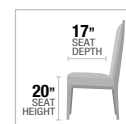

PRODUCT FEATURES:

- PEDESTAL WITH LED LIGHT
- FABRIC SEAT & BACK CUSHION
- 10MM CLEAR GLASS TOP
- WOODEN TEMPERED LEGS
- LED TOUCH LIGHT

A

B

Belay

GRAY OAK FINISH & GLASS TOP

The Belay dining set combines the sharp modern look of tempered glass with the warmth of a gray oak finished base. A traditional height dining table that comfortably seats six, the rectangular table adds upscale glamour bringing a chic, industrial feel to your dining area, featuring a sturdy base with LED lighted inlay. Adding the upholstered side chairs to create an inviting and enjoyable dining atmosphere.

A. **72290** DINING TABLE, 40"W x 76"L, 10mm Clear Tempered Glass

B. **72292** SIDE CHAIR, 39"H

PRODUCT FEATURES:

- WOODEN TRESTLE BASE
- 8MM CLEAR TEMPERED GLASS TOP INSERT
- W/LED TOUCH LIGHT
- FABRIC SEAT & BACK CUSHION
- WOODEN TAPERED LEG

A

B

A. **72295** DINING TABLE, 40"W x 80"L

B. **72297** SIDE CHAIR, 39"H

Benoit

BROWN FINISH

The Benoit dining collection is a place for family togetherness and conversation, making the dining area a must-have for every home. This fabulous rectangular table features a rich brown table top with center glass inlay and a sleek trestle base with crossbar support. Adding the upholstered side chairs to create an inviting and enjoyable dining atmosphere.