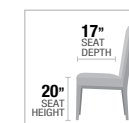

A. **DN00740** DINING TABLE, 35"W x 67"L

B. **DN00741** SIDE CHAIR, 37"H

C. **DN00742** SERVER, 41"L x 12"W x 36"H

D. **LV00745** TV STAND, 63"L x 16"W x 19"H

E. **AC00744** SHOE CABINET, 28"L x 10"W x 47"H