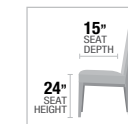

Evangeline

RUSTIC BROWN FABRIC
SALVAGED BROWN & BLACK FINISH

Transform a boring traditional dining room into an industrial home bar that allow your friends to eat and drink to their heart's content. The Evangeline Counter Height Table employs a sense of industrial rawness in every detail, including distressed textures, metal structure, minimalistic design. The rectangular wooden table top is finished in a salvaged brown to form a weathered surface. Below the table top is a geometric metal base, creating a striking silhouette to makes a bold statement. Give your dining room an instant makeover with The Evangeline Counter Height Table.