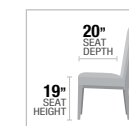

TABLE TOP

PRODUCT FEATURES:
 2 x 15" EXTENSION LEAVES
 PU SEAT & BACK CUSHION
 WELT TRIM ACCENT
 TOUCH LIGHT HUTCH
 CENTER METAL GLIDE DRAWER
 FELT LINED TOP DRAWER

- A. **64065** DOUBLE PEDESTAL DINING TABLE
46"W x 66" ~ 96"L (INCLUDES 2 x 15" LEAVES)
- B. **64067** SIDE CHAIR, 45"H
- C. **64068** ARM CHAIR, 45"H
- D. **64069** HUTCH & BUFFET, 61"L x 21"W x 88"H