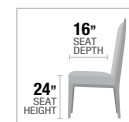

new

PRODUCT FEATURES:
UPHOLSTERED SEAT CUSHION
NAILHEAD TRIM ACCENT

Farsiris

BEIGE FABRIC & WEATHERED OAK FINISH

Convey casual style in a dining room with natural textures and classic elements. All crafted with wood, this design incorporates a rural, comfortable traditional feeling. Wooden trestle base with turned legs anchors your dining party with a timeless style. Weathered oak finish gives the dining table a down-to-earth tone. There is a small storage drawer on one side of the table for easy access to some odds and ends like spice jars, tissues.

A. **77175** COUNTER HEIGHT TABLE, 34"W x 55"L x 36"H

B. **77177** COUNTER HEIGHT STOOL, 24"H

TABLE TOP

Quillon

RUSTIC OAK FINISH

Natural tone and chic industrial feel lends a casual, relaxed vibe to your personal space. The bar table has a simple and unadorned wooden frame with industrial metal accent adding a little character to the design. Swivel table top features a rotation of 360 degrees and can meet your different requirements. There are two sliding barn door that give you easy access and a farmhouse style. Sturdy metal rack behind doors is designed to hold your wine collections safely and securely. Create the perfect ambience to enjoy your favorite drink with the Quillon bar table.

A. **DN00153** BAR TABLE, 38"W x 47"L x 41"H

PRODUCT FEATURES:
SWIVEL TABLE TOP (360 DEGREE)
SLIDING BARN DOOR
WINE STORAGE

new