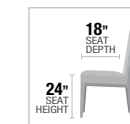

TABLE TOP

Haddie

DISTRESSED WALNUT FINISH

Complete your dining space with the sophisticated Haddie dining room set. This transitional group features a distressed finish with the understated styling of rustic design. The table features a sophisticated trestle base with crossbar support and grooved panels, while the matching chairs come with a ladder back with scooped seat. Adding the server with wine bottle storage to make the collection the most elegant focal point in your home.