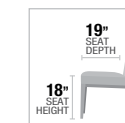

A

Renske

ANTIQUE WHITE & BLACK FINISH

Friends and family will enjoy gathering around the charming farmhouse style dining table. Finished in a clean white and black finish. The horizontal planked top, sturdy tapered legs, and six storage drawers with pewter cup pull, on both side of the table, are perfect for storing napkins, extra placement or other dining essentials.