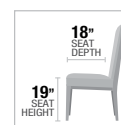

- A. **DN00980** DINING TABLE, 42"W x 78"L
- B. **DN00981** SIDE CHAIR, 38"H
- C. **DN00982** BENCH, 56"L x 17"D x 20"H
- D. **DN00983** SERVER, 56"L x 18"W x 36"H

TABLE TOP

D

- A. **DN00984** ROUND DINING TABLE, 54"Día
- B. **DN00981** SIDE CHAIR, 38"H
- C. **DN00983** SERVER, 56"L x 18"W x 36"H