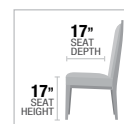

A. **71765** DINING TABLE, 44"W x 64" ~ 82"L (INCLUDES 1 x 18" LEAF)

B. **71767** SIDE CHAIR, 40"H

TABLE TOP

A. **66050** DINING TABLE, 44"W x 76" ~ 94"L (INCLUDES 1 x 18" LEAF)

B. **66052** SIDE CHAIR, 43"H