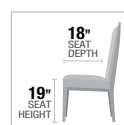

Gerardo

WHITE MARBLE TOP
WEATHERED ESPRESSO FINISH

With smooth white marble over a weathered espresso trestle base, the Gerardo dining table demonstrates the easy elegance of transitional design. Matching side and arm chairs feature button tufted seat backs and tapered wooden legs in the same lovely weathered espresso finish. The optional matching server features the same beautiful white marble top and weathered espresso finish. To create a refined yet relaxed dining space, look no further than the Gerardo dining collection.

A. 60180 DINING TABLE, 40"W x 72"L

B. 60822 SIDE CHAIR, 41"H

C. 60823 SIDE CHAIR, 43"H

D. 60824 SERVER, 48"L x 18"W x 36"H

MARBLE TOP