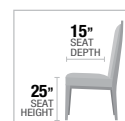

A. DN00088 4PC PACK COUNTER HEIGHT SET w/USB PORT

COUNTER HEIGHT TABLE, 22"W x 76"L x 36"H
COUNTER HEIGHT STOOL, 25"H

MARBLE TOP