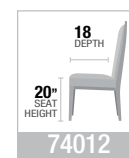

TABLE TOP

Caspian

DARK GRAY FABRIC, WHITE PRINTED FAUX MARBLE TOP & BLACK FINISH

The Caspian dining table flaunts a clean-lined silhouette that brings in mid-century modern elegance to your dining space. Its rectangular shape presents a natural flow that beautifully pairs with various dining chair styles. The white faux marble tabletop adds a stylish touch, while the black splayed tapered legs with metal tip offer more depth and visual interest. Perfect for hosting special family gatherings and weekday dinners. Pair it with the matching side chairs. The side chairs offer black tapered legs and channel-tufted backrests.