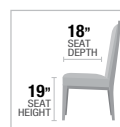

A. **71855** DINING TABLE, 42"W x 60" ~ 78"L (INCLUDES 1 x 18" LEAF)

B. **71857** SIDE CHAIR, 41"H

TABLE TOP

A

PRODUCT FEATURES:

- RECTANGULAR DINING TABLE
- EXTENSION TABLE TOP (2 x 12" LEAVES)
- X-SHAPE PEDESTALS
- UPHOLSTERY SEAT CUSHION
- WOODEN CHAIR BACK