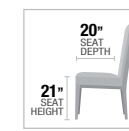

- A. **DN00950** DINING TABLE, 42"W x 72" ~ 90"L (INCLUDES 1 x 18" LEAVES)
- B. **DN00951** SIDE CHAIR, 41"H
- C. **DN00952** ARM CHAIR, 41"H
- D. **DN00953** SERVER, 63"L x 20"W x 34"H

TABLE TOP

D

- A. **60737** DINING TABLE, 42"W x 72" ~ 90"L (INCLUDES 1 x 18" LEAF)
- B. **60742** SIDE CHAIR, 41"H
- C. **60743** ARM CHAIR, 41"H
- D. **60744** SERVER, 63"L x 20"W x 34"H