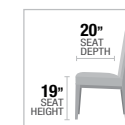

- A. **64170** SINGLE PEDESTAL DINING TABLE
48"Dia or 48"W ~ 66"L (INCLUDES 1 x 18" LEAF)
- B. **04077** SIDE CHAIR, 45"H
- C. **04078** ARM CHAIR, 45"H
- D. **04079** HUTCH & BUFFET, 62"L x 21"W x 88"H