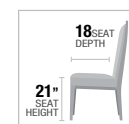

PRODUCT FEATURES:
WHITE MARBLE TOP
NAILHEAD TRIM
WOODEN TAPERED LEG
PADDED SEAT & BACK CUSHION

PRODUCT FEATURES:
WHITE MARBLE TOP
NAILHEAD TRIM
WOODEN TAPERED LEG
PADDED SEAT & BACK CUSHION

Nolan

WHITE MARBLE TOP
SALVAGE DARK OAK FINISH

This classic Nolan marble dining set offers an elegant design to turn your dining area into the most eye catching spot of your house. Each piece is supported by a strong wooden base in salvage dark oak finish, contrasting the flawless white marble table top and beige color upholstered chairs with nail head trim detail.

- A. **72850** DINING TABLE, 38"W x 64"L
- B. **72852** SIDE CHAIR, 40"H
- C. **72847** SERVER, 58"L x 21"W x 37"H

MARBLE TOP

C

- A. **72845** PEDESTAL DINING TABLE, 54"L Dia
- B. **72852** SIDE CHAIR, 40"H
- C. **72847** SERVER, 58"L x 21"W x 37"H

Nolan

WHITE MARBLE TOP
SALVAGE DARK OAK FINISH

This classic Nolan marble dining set offers an elegant design to turn your dining area into the most eye catching spot of your house. Each piece is supported by a strong wooden base in salvage dark oak finish, contrasting the flawless white marble table top and beige color upholstered chairs with nail head trim detail.