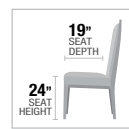

Winfred

PU & CHERRY FINISH

The graceful elegance of our Winfred collection makes every meal a celebration. Expertly crafted of solid hardwoods and resin with selected veneers, then finished in a multi-step, hand-rubbed rich cherry. Every piece is finely detailed with ornate carvings and the handsome counter height chairs are padded in leather-like PU.

- A. **60080** COUNTER HEIGHT TABLE
  60"W x 42" ~ 60"L x 36"H (INCLUDES 1 x 18"L LEAF)
- B. **60082** COUNTER HEIGHT CHAIR, 46"H
- C. **60078** HUTCH & BUFFET, 76"L x 21"W x 94"H

- A. **12160** COUNTER HEIGHT TABLE, 48"Dia x 36"H
- B. **12162** COUNTER HEIGHT CHAIR, 48"H
- C. **12155** HUTCH & BUFFET, 74"L x 19"W x 89"H