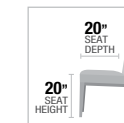

Versailles

SILVER PU & ANTIQUE PLATINUM FINISH

Irresistibly inviting, the Versailles collection displays the unrivaled beauty of the traditional dining. The dining table reflects highly decorative base with oversized scrolled feet, and the upholstered and tapestried chairs with nailhead trim accents add classic character and represents luxurious detailing. This collection offers three styles of tables and three finishes for you to choose, and it would be perfect for any formal dining room.

- A. **66820** DINING TABLE, 46"W x 84"~120" L (INCLUDES 2 x 18" LEAVES)
- B. **66830** DINING TABLE, 46"W x 100"~136" L (INCLUDES 2 x 18" LEAVES)
- C. **66822** SIDE CHAIR, 46"H
- D. **66823** ARM CHAIR, 46"H
- E. **66824** HUTCH & BUFFET, 75"L x 22"W x 94"H
- F. **66838** CURIO CABINET, 54"L x 21"W x 92"H
- G. **66840** PEDESTAL DINING TABLE, 60"Dia