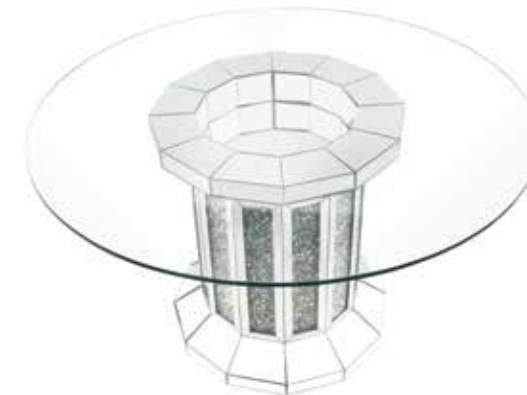

- A. **72140** DINING TABLE, 52"Dia
  12mm Clear Tempered Glass
- B. **62079** SIDE CHAIR, 43"H, Black Fabric

Noralie

MIRRORED & FAUX DIAMONDS
CLEAR GLASS TOP

The Noralie dining set is the perfect centerpiece for any social gathering. A clear glass top keeps the focus on the sparkling faux diamond inlay of the pedestal table base. Matching side chairs feature curved cabriole legs in a stainless steel finish that complements the reflective mirror trim of the round pedestal table base. Create a chic dining space that radiates dramatic ambience with the Noralie dining set.