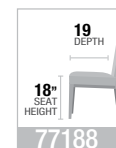

TABLE TOP

Faustine

SALVAGED LIGHT OAK FINISH

Impress all your guests during your next dinner party with this Faustine dining collection. The dining table strikes a clean-lined silhouette and boasts a single pedestal base for a contemporary style touch. It is a salvaged light oak finish that is versatile enough to blend with nearly any color palette and leave everyone talking. The matching side chairs come in two options: a round padded back with Sheraton styled legs or fully fabric-covered. The collection is the perfect centerpiece for your dining room, whether you are crafting a cottage-chic aesthetic or a more traditional display.