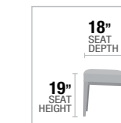

- A. **DN00980** DINING TABLE, 42"W x 78"L
- B. **DN00981** SIDE CHAIR, 38"H
- C. **DN00982** BENCH, 56"L x 17"D x 20"H
- D. **DN00983** SERVER, 56"L x 18"W x 36"H

TABLE TOP

D

- A. **DN00984** ROUND DINING TABLE, 54"Día
- B. **DN00981** SIDE CHAIR, 38"H
- C. **DN00983** SERVER, 56"L x 18"W x 36"H