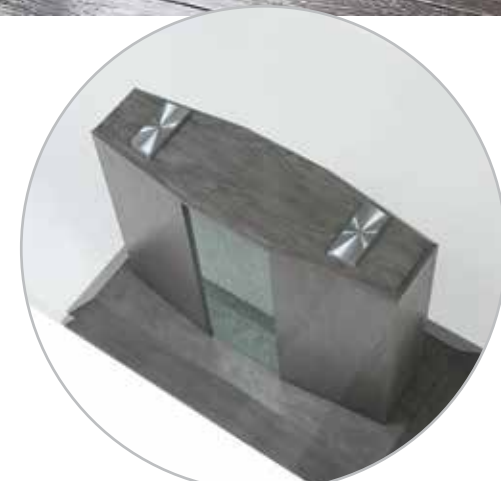

TABLE TOP

PRODUCT FEATURES:

- WOODEN TRESTLE BASE
- 8MM CLEAR TEMPERED GLASS TOP INSERT
- W/LED TOUCH LIGHT
- FABRIC SEAT & BACK CUSHION
- WOODEN TAPERED LEG