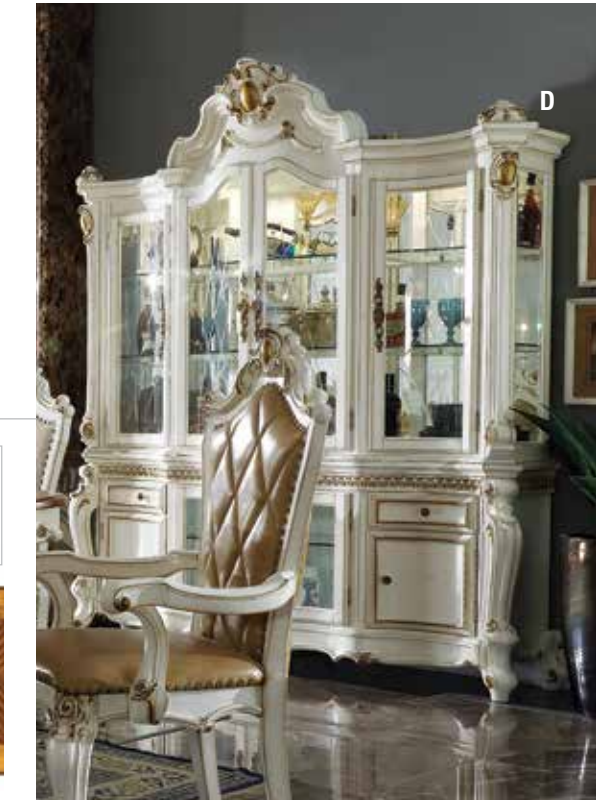

Picardy

FABRIC, PU, ANTIQUE PEARL & CHERRY OAK FINISH

Inspire your home and create an upscale atmosphere with the Picardy dining room collection. This dining room group adds classic style to any sitting area featuring a traditional hand crafted design. The dual pedestal table features ornate feet, an intricately carved table edge, and two 18-inch leaves for hosting extra guests. Made from parquet wood in an antique pearl and cherry oak finish, this dining set features a matching hutch and buffet all with classic carving details. Matching Queen Anne style chairs in beige floral and cherry faux leather with button tufting and nailhead trim and to the elegance of stunning set.

- **A. 63460 DOUBLE PEDESTAL DINING TABLE**
  49"W x 84" ~ 120"L (INCLUDES 2 x 18" LEAVES)
- **B. 63462 SIDE CHAIR, 48"H**
- **C. 63463 ARM CHAIR, 48"H**
- **D. 63464 HUTCH & BUFFET, 79"L x 23"W x 92"H**
- **E. 63470 PEDESTAL DINING TABLE, 62"Dia**