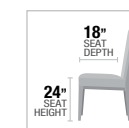

new

A. **73225** COUNTER HEIGHT TABLE, 36"W x 36"L x 36"H

B. **73227** COUNTER HEIGHT CHAIR, 42"H

C. **73228** CABINET, 34"L x 17"W x 40"H

TABLE TOP A

Clover

BEIGE FABRIC, SILVER & CHAMPAGNE FINISH

Featuring a perfectly symmetrical shape, this beautiful counter height set showcases clean lines that embrace old-world flair. The Clover counter height table has a slim metal cross-bar base in a lustrous champagne that reflect modern glamour while a mirror top is design with a romantic four-leaf shape. With a clover leaf shaped back that achieve visual balance and aesthetics, the matching counter height chair features a traditional geometric design in a modern way. The upholstered seat and back cushion in beige fabric invite you to indulge in a warm and relaxed vibe. Under the seat, four stylish metal legs with footrest give both elegant and sturdy support in a lustrous champagne. You will love the unique shape and how it brings sophistication and comfort to your dining table.