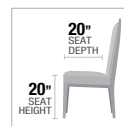

- A. **60075** DINING TABLE, 48"W x 80" ~ 120"L (INCLUDES 2 x 20" LEAVES)
- B. **60077** SIDE CHAIR, 47"H
- C. **60078** HUTCH & BUFFET, 76"L x 21"W x 94"H

TABLE TOP

PRODUCT FEATURES:
 1 x 18" EXTENSION LEAF
 PADDED SEAT & BACK CUSHION
 CRYSTAL LIKE BUTTON TUFTED BACKREST
 MATCHING HUTCH & BUFFET
 SAFETY STOP INCLUDED
 RAISED SCROLLED MOLDING TRIM
 TOUCH LIGHT HUTCH