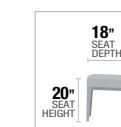

Noralie

MIRRORED & FAUX DIAMONDS
CLEAR GLASS TOP

Place this gorgeous Noralie dining table in any modern setting. The mirrored base durably supports the round clear glass top, which allows the beautiful curves to be highlighted. The panel mirrored base features inlaid faux diamonds that both reflect light and will illuminate your dining space. The matching side chairs are padded with beige leatherette cushions, offering comfort while drawing attention to the elegant chrome finish metal frame.