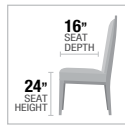

Martha II

TAN LINEN
WEATHERED OAK FINISH

- A. **70830**
  COUNTER HEIGHT TABLE
  30"W x 60"L x 36"H
- B. **70832**
  COUNTER HEIGHT CHAIR
  41"H
- C. **70833**
  COUNTER HEIGHT STOOL
  19"L x 13"D x 26"H

Martha II

TAN LINEN
WEATHERED GRAY FINISH

- D. **73830**
  COUNTER HEIGHT TABLE
  30"W x 60"L x 36"H
- E. **73832**
  COUNTER HEIGHT CHAIR
  41"H
- F. **73833**
  COUNTER HEIGHT STOOL
  19"L x 13"D x 26"H

- PRODUCT FEATURES:
  ROUND COUNTER HEIGHT TABLE
  WOODEN SEAT & BACK
  WOODEN X-SHAPE BACKREST (OPEN FRAME)
  WOODEN SQUARE LEG
  COLLECTION TARTYS: AVAILABLE IN 2 COLORS

Tartys

CREAM FINISH

- A. **72545**
  COUNTER HEIGHT TABLE
  w/2 DROP LEAVES
  40"Dia x 36"H
- B. **72547**
  COUNTER HEIGHT CHAIR
  39"H

Tartys

CHERRY FINISH

- C. **72535**
  COUNTER HEIGHT TABLE
  w/2 DROP LEAVES
  40"Dia x 36"H
- D. **72537**
  COUNTER HEIGHT CHAIR
  39"H