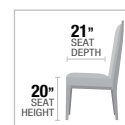

- A. **61100** DINING TABLE
46"W x 84" ~ 120"L (INCLUDES 2 x 18" LEAVES)
- B. **61102** SIDE CHAIR, 49"H
- C. **61103** ARM CHAIR, 49"H
- D. **61104** HUTCH & BUFFET, 75"L x 22"W x 94"H

TABLE TOP

- A. **61130** DINING TABLE, 46"W x 84" ~ 120"L (INCLUDES 2 x 18" LEAVES)
- B. **61132** SIDE CHAIR, 49"H
- C. **61133** ARM CHAIR, 49"H
- D. **61134** HUTCH & BUFFET, 75"L x 22" W x 94"H