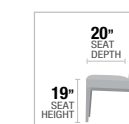

Varian

FABRIC, MIRRORED & ANTIQUE PLATINUM FINISH

Let the Varian dining collection reflect your brilliant style! This chic set features a rectangular table accented with a beveled mirror trim in a geometric design. A removable extension leaf allows for intimate dinners or lively parties. The matching side and arm chairs are upholstered in a lustrous blue fabric and supported by elegantly tapered legs with mirror inlay for an extra sparkle. Complete the set with the optional server or curio for a transitional glam dining space that's sure to impress!

- A. **66160** DINING TABLE, 40"W x 72" ~ 90"L (INCLUDES 1 x 18" LEAF)
- B. **66162** SIDE CHAIR, 41"H
- C. **66164** SERVER, 68"L x 18"W x 36"H
- D. **66158** MIRROR, 31"L x 40"H
- E. **66166** CURIO CABINET, 47"L x 18"W x 80"H
- F. **66155** DINING TABLE, 40"W x 72"L
- G. **66159** SERVER, 49"L x 18"W x 34"H

66160 TABLE TOP