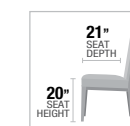

MATCHING
BD00683EK Bedroom Set

PRODUCT FEATURES:

- FIXED TABLE TOP
- PEDESTAL TABLE & UPHOLSTERY CHAIR
- SCULPTURE FLORAL
- GOLD TRIM ACCENT & BUTTON TUFTED
- CURIO w/LIGHT
- FELT LINED DRAWER
- FRENCH FRONT DOVETAIL DRAWER

new

Valkyrie

PU, LIGHT GOLD & GRAY FINISH

See the extravagant style and classical design all over the Valkyrie Dining Room Collection. Bold, intricate scrollwork accent is highlighted throughout each piece in this collection. Light gold finish paired with muted gray tone brings attention to its gorgeous details. Rectangular dining table showcases a timeless pedestal-style silhouette while matching chairs feature button-tufted upholstery for lavish comfort. Bring a dramatic change to your home with the Valkyrie Dining Room Collection.

- A. **DN00689** DINING TABLE, 51"W x 108"L
- B. **DN00690** SIDE CHAIR, 60"H
- C. **DN00691** ARM CHAIR, 60"H
- D. **DN00692** CURIO, 79"L x 24"W x 104"H
- E. **BD00685** MIRROR, 60"L x 54"H
- F. **DN00686** SERVER, 79"L x 23"W x 40"H

D

new