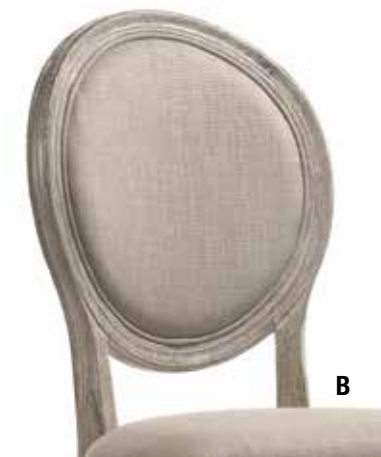

PRODUCT FEATURES:

- DOUBLE PEDESTAL w/ TRESTLE BASE
- WOODEN TOP w/ METAL NAIL TRIM
- BUTTON TUFTED BACKREST
- LINEN SEAT & BACK CUSHION
- TAPERED LEG

B A

Morland

TAN LINEN & VINTAGE BLACK FINISH

Superior craftsmanship and nicely detailing make the Morland collection a beautiful centerpiece for any dining area. Rectangular shape with double pedestal and trestle base make this table look more classic and nice. With matching armless parson chair, this one will be the showpiece of your dining room.

A. **74645** DOUBLE PEDESTAL DINING TABLE, 40"W x 88"L

B. **74647** SIDE CHAIR, 43"H

PRODUCT FEATURES:

- STACKING BLOCK BASE
- UPHOLSTERED SEAT & BACK
- BOX SEAT CONSTRUCTION
- TWO SIDE CHAIR OPTIONS

new

A B C

A. **77185** DINING TABLE, 40"W x 84"L

B. **77187** SIDE CHAIR, 40"H

C. **77188** SIDE CHAIR, 40"H

B

Faustine

SALVAGED LIGHT OAK FINISH

Impress all your guests during your next dinner party with this Faustine dining collection. The dining table strikes a clean-lined silhouette and boasts a single pedestal base for a contemporary style touch. It is a salvaged light oak finish that is versatile enough to blend with nearly any color palette and leave everyone talking. The matching side chairs come in two options: a round padded back with Sheraton styled legs or fully fabric-covered. The collection is the perfect centerpiece for your dining room, whether you are crafting a cottage-chic aesthetic or a more traditional display.