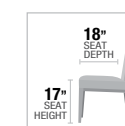

TABLE TOP

D

- A. **61030** DINING TABLE
45"W x 80" ~ 104"L (INCLUDES 1 x 24" LEAF)
- B. **61032** SIDE CHAIR, 40"H

TABLE TOP

Maisha

RUSTIC WALNUT FINISH

Combining classic and contemporary elements, the bold curves of the Maisha dining room collection provide both an elegant contrast and a unique look to any dining area. The beautiful rectangular trestle table features a wood base with decorative scrolled motifs in a rustic walnut finish.