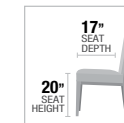

Ansonia

GRAY PU & FAUX CONCRETE

The Ansonia dining set features a pedestal dining table with a fixed round top and a trendy faux concrete finish. The matching side chairs are perched on sled metal bases with shiny chrome finish that contrasts beautifully with the gray PU upholstery on the padded seat and backs. In addition, decorative quilt-like stitching on the chair upholstery creates visual texture that looks as good as it feels.