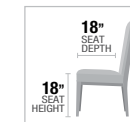

Ornat

MIRRORED & FAUX SQUARE DIAMONDS
CLEAR GLASS TOP

With glimmering details and extravagant designs, this attractive dining table is sure to enhance both your dining experience and dining space. This round dining table features smooth curves, and abstract line works for a modern glamour silhouette. The supporting pedestal showcases a criss-cross design complete with plenty of texture and personality. Clear glass tabletop makes faux diamond inlay on the pedestal glitter brilliantly under any available light. Let the Ornat Dining Table brings out the beauty of your dinnerware for a perfect dining party.