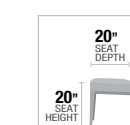

- A. **DN01368** DINING TABLE w/DOUBLE PEDESTAL, 44"W x 90" ~ 114"L (INCLUDES 1 x 24" LEAF)
- B. **DN01369** SIDE CHAIR, 44"H
- C. **DN01370** ARM CHAIR, 44"H
- D. **DN01371** HUTCH & BUFFET, 76"L x 22"W x 94"H
- E. **DN01367** DINING TABLE 44"W x 80" ~ 96"L (INCLUDES 1 x 16" LEAF)