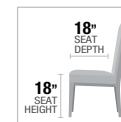

Noralie

MIRRORED & FAUX DIAMONDS
CLEAR GLASS TOP

The Noralie dining set is the perfect centerpiece for any social gathering. A clear glass top keeps the focus on the sparkling faux diamond inlay of the pedestal table base. Matching side chairs feature curved cabriole legs in a stainless steel finish that complements the reflective mirror trim of the round pedestal table base. Create a chic dining space that radiates dramatic ambience with the Noralie dining set.