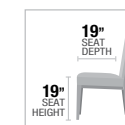

TABLE TOP

Cambrie

FAUX MARBLE TOP, BLUE VELVET
MIRRORED SILVER FINISH

Update your dining space with the Cambrie dining collection. The table features an eye-catching metal geometric pedestal base that is sure to leave your dinner guests impressed. The ample faux marble tabletop adds more visual interest to the piece. The matching dining chairs are fully padded for maximum comfort while eating and after-dinner chat. Upholstered in lush velvet and have diamond stitching for a luxurious finishing touch.