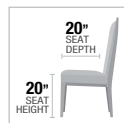

Versailles

PU & BONE WHITE FINISH

Irresistibly inviting, the Versailles collection displays the unrivaled beauty of the traditional dining. The dining table reflects highly decorative base with oversized scrolled feet, and the upholstered and tapestried chairs with the deep button tufted and nailhead trim accents add classic character and represents luxurious detailing. This collection offers three styles of tables and three finishes for you to choose, and it would be perfect for any formal dining room.

- A. **61130** DINING TABLE, 46"W x 84"~120" L (INCLUDES 2 x 18" LEAVES)
- B. **DN01388** PEDESTAL DINING TABLE, 60"Dia
- C. **DN01389** SIDE CHAIR, 46"H
- D. **DN01390** ARM CHAIR, 46"H
- E. **61134** HUTCH & BUFFET, 75"L x 22"W x 94"H
- F. **61153** CURIO CABINET, 54"L x 21"W x 92"H