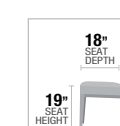

Mahavira

FABRIC & ESPRESSO FINISH

Create a refined and formal dining experience with the Mahavira collection. The selected dining pieces carry a espresso finish, tapered legs and selected fabric seat & back chair cushions, which all blend beautifully into your home decor. Your dining room will shine with sophistication and class with the addition of the Mahavira collection.