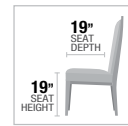

new

MATCHING
52115 Sofa Set
LV01355 Enter. Center

PRODUCT FEATURES:
PEDESTALS DINING TABLE (DN01357)
1 X 24" EXTENSION LEAF (DN01357)
1 X 16" EXTENSION LEAF (DN01356)
PADDED BACK & SEAT CUSHION
NAILHEAD TRIM
TOUCH LIGHT INCLUDED
TEMPERED GLASS DOORS & SHELVES
1/2 EXTENSION GLIDE DRAWER
METAL SIDE GLIDE DRAWER

PRODUCT FEATURES:
PEDESTALS DINING TABLE (DN01362)
SCROLLED APRON
1 X 24" EXTENSION LEAF (DN01362)
1 X 16" EXTENSION LEAF (DN01361)
PADDED BACK & SEAT CUSHION
TOUCH LIGHT INCLUDED
TEMPERED GLASS DOORS & SHELVES
1/2 EXTENSION GLIDE DRAWER
METAL SIDE GLIDE DRAWER

MATCHING
50685 Sofa Set
LV01366 Enter. Center

Latisha

ANTIQUE OAK FINISH

Traditional design with modern accents, the Latisha pedestal dining table is the perfect merging of contemporary and classic. The antique oak finish with the hand-brushed silver trim accentuates the elaborate floral moldings that are showcased throughout the trestle pedestal base and apron. Make the most out of this dining table with the included extension leaf for all your dinner guests.

- A. **DN01357** DINING TABLE w/DOUBLE PEDESTAL
  44"W x 90" ~ 114"L (INCLUDES 1 x 24" LEAF)
- B. **DN01358** SIDE CHAIR, 44"H
- C. **DN01359** ARM CHAIR, 44"H
- D. **DN01360** HUTCH & BUFFET, 76"L x 22"W x 94"H
- E. **DN01356** DINING TABLE
  44"W x 80" ~ 96"L (INCLUDES 1 x 16" LEAF)

Devayne

DARK WALNUT FINISH

The best moments revolve around food, create the best memories around the Devayne double pedestal dining table. The more guests the merrier, this dining table comes with an extension leaf to easily accommodate all guests. The table legs offer exquisitely carved detailing and shell moldings and are hand-brushed with gold to make them stand out against the dark walnut finish.