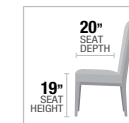

TABLE TOP

- A. 68180 PEDESTAL DINING TABLE, 60"Dia
- B. 68172 SIDE CHAIR, 46"H
- C. 68182 CURIO CABINET, 51"L x 20"W x 89"H

Dresden

PU & VINTAGE BONE WHITE FINISH

Acme is proud to present a new addition to our exclusive Dresden dining collection! This exquisite dining table in vintage bone white will look lovely in your home, with ornate carvings and raised floral motifs on its apron and pedestal base, which ends in oversized claw feet for a sense of grandeur. The matching side and arm chairs feature arched backs and PU upholstery that wraps around the outside seatback as well as the apron for a luxurious feel. Each piece in this collection has a hand-brushed finish that is meticulously applied to create an antiqued look. Complete your formal dining area with matching buffet and curio cabinet with touch light for the gorgeously appointed home of your dreams.