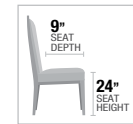

Nyssa
BUTTERMILK FINISH

B. 73052
3PC PACK COUNTER HEIGHT SET
COUNTER HEIGHT TABLE, 19"W x 43"L x 36"H
COUNTER HEIGHT STOOL, 24"H