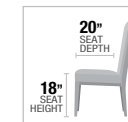

new

PRODUCT FEATURES:

- CROSSOVER RING STYLED PEDESTAL BASE
- 12MM CLEAR TEMPERED GLASS TOP
- MIRRORED PEDESTAL
- FAUX DIAMONDS INLAY
- FABRIC SEAT & BACK CUSHION

A

B

- A. **77835** DINING TABLE, 47"Dia
12mm Clear Tempered Glass
- B. **62072** SIDE CHAIR, 44"H, Black Fabric