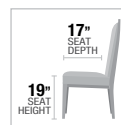

PRODUCT FEATURES:

- HIGH GLOSS TOP
- CLEAR TEMPERED GLASS BASE
- METAL SPLAYED "V" L SHAPE LEG
- PU PADDED SEAT & BACK CUSHION

Noland

CLEAR GLASS TOP
GRAY HIGH GLOSS FINISH

Add a modern touch to your dining room with the Noland dining room collection. With clear tempered glass legs serving as the table's base, this beautiful rectangular dining room table doubles as a piece of art for your dining room. The table's stunning high gloss finished top and modern glass legs will keep your room feeling open and refined. This sophisticated dining room table has unique armless chairs with curved chrome legs and fully padded seat and backrest in faux leather upholstery.

A. 72190 DINING TABLE, 38"W x 66"L

B. 72192 SIDE CHAIR, 38"H

TABLE TOP

PRODUCT FEATURES:

- RECTANGULAR PEDESTAL TABLE
- 10MM CLEAR TEMPERED GLASS
- HIGH GLOSS PEDESTAL "X" SHAPE

Pervis

CLEAR GLASS TOP
BLACK HIGH GLOSS FINISH

A. 71110
DINING TABLE
36"W x 60"L
10mm Clear Tempered
Beveled Glass

B. 71112
SIDE CHAIR, 38"H

Pervis

CLEAR GLASS TOP
WHITE HIGH GLOSS FINISH

C. 71105
DINING TABLE
36"W x 60"L
10mm Clear Tempered
Beveled Glass

D. 71107
SIDE CHAIR, 38"H