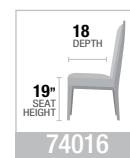

new

PRODUCT FEATURES:

- CLEAR GLASS TOP
- METAL BASE
- 10MM TEMPERED GLASS
- UPHOLSTERED SEAT & BACK CUSHION
- CHANNEL-TUFTED

new

PRODUCT FEATURES:

- MID-CENTURY MODERN TABLE
- LEG w/METAL TIP
- UPHOLSTERED SEAT & BACK CUSHION
- CHANNEL-TUFTED

Abraham

DARK GRAY FABRIC, CLEAR GLASS TOP & CHROME FINISH

Transform your dining room into a modern space with the Abraham dining table. The clear glass top and chrome base are a perfect pairing. The glass top creates the illusion of a bigger space, and the chrome sled base gives off a sleek contemporary touch. With an easy to clean tabletop after messy meals, this table is excellent for all your dining necessities. This table can comfortably seat 6. With its simple design, the matching channel-tufted chairs pop off and add sophistication to your dining space.

- A. **74015** DINING TABLE, 36"W x 60"L, 10mm Clear Tempered Glass
- B. **74016** SIDE CHAIR, 35"H
- C. **74011** SIDE CHAIR, 34"H

TABLE TOP

C

- A. **74010** DINING TABLE, 35"W x 71"L
- B. **74011** SIDE CHAIR, 34"H, Dark Gray Fabric
- C. **74012** SIDE CHAIR, 34"H, Pink Fabric

Caspian

DARK GRAY FABRIC, WHITE PRINTED FAUX MARBLE TOP & BLACK FINISH

The Caspian dining table flaunts a clean-lined silhouette that brings in mid-century modern elegance to your dining space. Its rectangular shape presents a natural flow that beautifully pairs with various dining chair styles. The white faux marble tabletop adds a stylish touch, while the black splayed tapered legs with metal tip offer more depth and visual interest. Perfect for hosting special family gatherings and weekday dinners. Pair it with the matching side chairs. The side chairs offer black tapered legs and channel-tufted backrests.