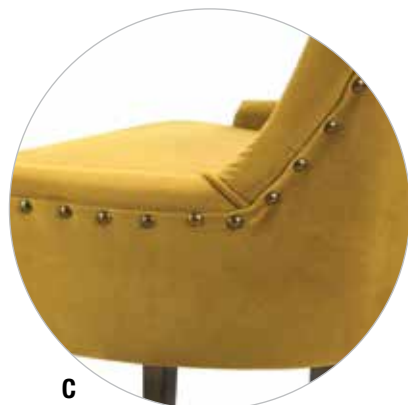

new

PRODUCT FEATURES:

- WOODEN TABLE TOP
- NAIL-HEAD TRIM ACCENT
- UPHOLSTERED SEAT & BACK CUSHION
- TUFTED BACK CUSHION

Farren

FABRIC, VELVET & WEATHERED OAK FINISH

Sit down and dine in style with this must-have Farren dining group. It showcases an effortless yet beautiful trestle base. The table is finished in an espresso color that highlights the beauty of the wood. Try setting it at the center of your dining room, then enjoy every meal from sophisticated dinner parties to casual family breakfasts. Create your style; the matching dining chairs come in an array of colors to choose from: yellow, orange, blue, and green. They are fully padded and feature tufted backrests with nail-head trim to finish them off.

- A. **77170** DINING TABLE, 40"W x 68"L
- B. **77172** SIDE CHAIR, 38"H, Beige Fabric
- C. **77163** SIDE CHAIR, 38"H, Yellow Velvet
- D. **77164** SIDE CHAIR, 38"H, Orange Velvet
- E. **77165** SIDE CHAIR, 38"H, Blue Velvet
- F. **77166** SIDE CHAIR, 38"H, Green Velvet

C

PRODUCT FEATURES:

- FABRIC CUSHION & SEAT BACK
- BUTTON TUFTED SEAT BACK
- WOODEN TOP

Drake

GRAY FABRIC
ESPRESSO FINISH

- A. **16250** DINING TABLE, 48"Dia
- B. **16252** SIDE CHAIR, 36"H

Yotam

BEIGE FABRIC
SALVAGED OAK FINISH

- C. **77160** DINING TABLE, 48"Dia
- D. **77162** SIDE CHAIR, 38"H

- WOODEN TABLE TOP
- NAILHEAD TRIM ACCENT
- TUFTED BACK CUSHION
- UPHOLSTERED SEAT & BACK CUSHION

new