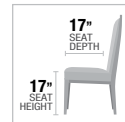

Daire

CLEAR GLASS TOP
ACRYLIC & CHROME FINISH

A. 71180
DINING TABLE, 48"Dia
10mm Clear Tempered
Beveled Glass

B. 71182
SIDE CHAIR, 35"H

PRODUCT FEATURES:

ROUND GLASS TOP
10MM CLEAR TEMPERED GLASS
W/ BEVELED EDGE
ACRYLIC TAPENED TABLE LEG
PADDED SEAT & BACK CUSHION
METAL X SHAPE BASE

PRODUCT FEATURES:

ROUND PEDESTAL BASE
GEOMETRIC STAND
PU PADDED SEAT & BACK CUSHION
10MM CLEAR TEMPERED GLASS TOP
METAL SPLAYED SPINDLE LEGS

Chara

CLEAR GLASS TOP
WHITE HIGH GLOSS FINISH

A. 74925
DINING TABLE
45"Dia
10mm Clear Tempered Glass

B. 77152
SIDE CHAIR, 34"H

Kavi

CLEAR GLASS TOP
WHITE HIGH GLOSS FINISH

C. 74935
DINING TABLE, 45"Dia
12mm Clear Tempered
Glass

D. 77152
SIDE CHAIR, 34"H

12MM CLEAR TEMPERED GLASS
PU PADDED SEAT & BACK CUSHION
HIGH GLOSS PEDESTAL BASE

HIGH GLOSS TOP
METAL SPLAYED SPINDLE LEG
PU PADDED SEAT & BACK CUSHION

Weizor

WHITE HIGH GLOSS
CHROME FINISH

C. 77150
DINING TABLE
42"W x 64" ~ 78"L
(INCLUDES 1 x 14" LEAF)

D. 77153
BENCH, 47"L x 15"D x 18"H