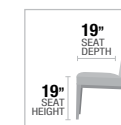

new

PRODUCT FEATURES:

RECTANGULAR DINING TABLE
FIXED TABLE TOP
TEMPERED GLASS TABLE TOP
SINGLE PEDESTAL
FAUX DIAMONDS INLAY

A

B

Noralie

MIRRORED & FAUX DIAMONDS
CLEAR GLASS TOP

The crystal-clear tempered glass tabletop is perched on top of a glimmering base of this glamorous Noralie dining table. The open circle design makes the piece appear airy while the mirrors and faux diamonds reflect light throughout your dining area. With enough room to host all your friends and family. The matching chairs have a shiny chrome base, the padded seat and backrest are upholstered in a pearlized faux crocodile fabric.

- A. **DN00720** DINING TABLE, 39"W x 71"L
  15mm Clear Tempered Glass
- B. **DN00925** SIDE CHAIR, 43"H, Beige PU
- C. **DN00930** SIDE CHAIR, 43"H, Beige PU
- D. **DN00929** SIDE CHAIR, 43"H, Black PU
- E. **DN00926** SIDE CHAIR, 43"H, Beige PU
- F. **DN00927** SIDE CHAIR, 43"H, Black PU
- G. **DN00928** SIDE CHAIR, 47"H, Beige PU
- H. **70142** SIDE CHAIR, 42"H, Green Fabric
- I. **70143** SIDE CHAIR, 42"H, Gray Fabric

PRODUCT FEATURES:

ROUND DINING TABLE
MIRRORED BASE
FAUX DIAMONDS INLAY
TEMPERED GLASS TOP
SINGLE PEDESTAL

A

B

- A. **DN00715** DINING TABLE, 52" Dia, 13mm Clear Tempered Glass
- B. **DN00929** SIDE CHAIR, 43"H, Black PU

Noralie

MIRRORED & FAUX DIAMONDS
CLEAR GLASS TOP

Create a sophisticated modern dining room with the Noralie round mirrored base dining table. The sleek tempered glass tabletop delivers a stunning complement to the glamorous mirrored geometric base that is accented with inlaid crystals. Place by a window to allow the crystals to glimmer with the sunlight. Pair it with the matching chairs that are upholstered in buttery soft PU and showcase gently curved tapered legs. The backrests feature an eye-catching design for an edgy appeal. The chairs are available in black or beige.