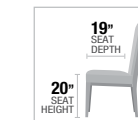

- A. **72200** DOUBLE PEDESTAL DINING TABLE
42"L x 60" ~ 96"L (INCLUDES 2 x 18" LEAVES)
- B. **72205** PEDESTAL DINING TABLE, 48" Dia
- C. **72202** SIDE CHAIR, 38"H

TABLE TOP

PRODUCT FEATURES:

- DOUBLE PEDESTAL TABLE
- 2 x 12" EXTENSION LEAVES
- WOODEN TRESTLE BASE
- PADDED FABRIC SEAT & WOODEN TAPERED LEG
- TOUCH LIGHT & MIRRORRED BACK PANEL HUTCH
- CENTER WOODEN GLIDE DRAWER
- FELT LINED DRAWER
- FRENCH FRONT & BACK DOVETAIL DRAWER