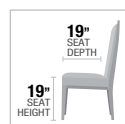

A. 73260 DINING TABLE, 42"W x 71"L

B. 73262 SIDE CHAIR, 41"H

C. 73263 SERVER, 56"L x 18"W x 36"H

19" SEAT HEIGHT
19" SEAT DEPTH

MARBLE TOP

C

PRODUCT FEATURES:

- MARBLE TOP
- BUTTON TUFTED BACKREST
- PADDED SEAT & BACK CUSHION
- WOODEN TAPERED LEG
- FULL EXTENSION DRAWERS
- SAFETY STOP INCLUDED
- SIDE METAL GLIDE DRAWER
- FELT LINED DRAWER