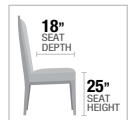

Yelena

MARBLE TOP & WEATHERED
ESPRESSO FINISH

- D. **72940**
  COUNTER HEIGHT TABLE
  36"W x 60"L x 36"H
- E. **72942**
  COUNTER HEIGHT CHAIR
  40"H
- F. **72943**
  COUNTER HEIGHT BENCH
  48"L x 14"D x 25"H