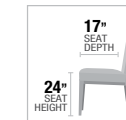

- A. **70430** COUNTER HEIGHT TABLE
54"W x 36" ~ 54"L x 36"H (INCLUDES 1 x 18"L LEAF)
- B. **70432** COUNTER HEIGHT CHAIR, 42"H

TABLE TOP

MATCHING
DN00980 Dining Set

PRODUCT FEATURES:

- FIXED TABLE TOP
- SINGLE PEDESTALS
- CHAIR BACK W/METAL FLORAL TRIM
- PADDED SEAT CUSHION
- TABLE EDGE W/NAILHEAD TRIM