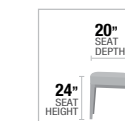

Chateau De Ville

FABRIC & CHERRY FINISH

The Chateau De Ville traditional counter height dining collection features elegant style, decorative carving and a combination of durable materials. The pedestal counter height dining table with selected fabric counter height chairs all accented by decorative base and feet. This collection will be the showpiece of your dining room environment.