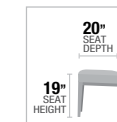

Vendome

PU & CHERRY FINISH

Create an elegant, traditional design in your dining room with the Vendome collection. Hand-crafted piece inspired from the luxurious designs of the past, the Vendome collection features elaborate wood carving details, traditional hardware and a sophisticated style. Among all decor elements produce a collection of timeless taste and appearance that will make any dining room feel refined and comforting.

- A. **62000** DOUBLE PEDESTAL DINING TABLE
  48"W x 94" ~ 136"L (INCLUDES 2 x 21" LEAVES)
- B. **62004** SIDE CHAIR, 48"H
- C. **60004** ARM CHAIR, 48"H
- D. **60006** HUTCH & BUFFET, 75"L x 21"W x 91"H
- E. **60000** DOUBLE PEDESTAL DINING TABLE
  48"W x 84" ~ 120"L (INCLUDES 2 x 18" LEAVES)
- F. **60003** SIDE CHAIR, 48"H
- G. **62010** PEDESTAL DINING TABLE, 54"Dia
  8mm Clear Tempered Glass Top
- H. **62015** PEDESTAL DINING TABLE, 60"Dia
- I. **62023** CURIO CABINET, 53"L x 21"W x 87"H