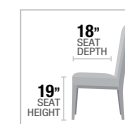

18" SEAT DEPTH
19" SEAT HEIGHT