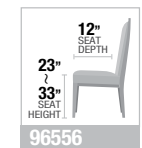

PRODUCT FEATURES:
MARBLE TOP
PATCHWORK ALUMINUM
PADDED BUCKET SEAT
WINE STORAGE INCLUDED

TOP GRAIN
LEATHER

E

D

A

C