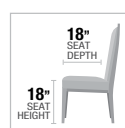

ALTERNATIVE VIEW