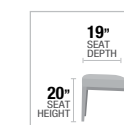

Chelmsford

BEIGE FABRIC & ANTIQUE TAUPE FINISH

Crafted with curved apron table leg and button tufted chair back in light color, the Chelmsford collection will create your dining room a relaxing environment and be more comfortable. Featured one leaf extension that allows the dining table to have more room for family and friends. The Chelmsford will be your ideal choice to decorate your dining room.