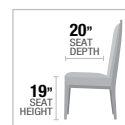

- A. **04075** DOUBLE PEDESTAL DINING TABLE
46"W x 66" ~ 96"L (INCLUDES 2 x 15" LEAVES)
- B. **04077** SIDE CHAIR, 45"H
- C. **04078** ARM CHAIR, 45"H
- D. **04079** HUTCH & BUFFET, 62"L x 21"W x 88"H