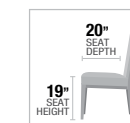

TABLE TOP

Gianna

CLEAR GLASS TOP & STAINLESS STEEL

The Gianna dining set is sleek, chic, and absolutely unique! This stainless steel and clear glass table features a supportive base with an unusual X-shape. The matching chairs feature comfortable padding, and the high seat backs feature a gentle curve that contrasts beautifully with the geometric angles of the dining table. The audacious Gianna dining set is a great choice for fans of modern design.