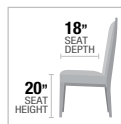

A. **73265** DINING TABLE, 42"W x 71"L

B. **73267** SIDE CHAIR, 40"H

MARBLE TOP

B

new

PRODUCT FEATURES:

- MARBLE TOP
- TRESTLE BASE w/TURNED SUPPORTS
- BUTTON TUFTED BACKREST
- PADDED CHAIR BACK & SEAT CUSHION