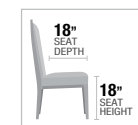

Dylan
BUTTERMILK & OAK FINISH
A. **70330**
DINING TABLE, 45"Dia
B. **70333**
SIDE CHAIR, 41"H

TABLE TOP

PRODUCT FEATURES:
ROUND PEDESTAL TABLE
WOODEN SEAT & BACK

Wallace II

TAN LINEN
WEATHERED OAK FINISH

E. **72310**
DINING TABLE, 48"Dia
F. **72312**
SIDE CHAIR, 38"H