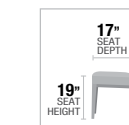

PRODUCT FEATURES:

- HIGH GLOSS TOP
- CLEAR TEMPERED GLASS BASE
- METAL SPLAYED "V" L SHAPE LEG
- PU PADDED SEAT & BACK CUSHION

Noland

CLEAR GLASS TOP
GRAY HIGH GLOSS FINISH

Add a modern touch to your dining room with the Noland dining room collection. With clear tempered glass legs serving as the table's base, this beautiful rectangular dining room table doubles as a piece of art for your dining room. The table's stunning high gloss finished top and modern glass legs will keep your room feeling open and refined. This sophisticated dining room table has unique armless chairs with curved chrome legs and fully padded seat and backrest in faux leather upholstery.

A. 72190 DINING TABLE, 38"W x 66"L

B. 72192 SIDE CHAIR, 38"H

PRODUCT FEATURES:

- RECTANGULAR PEDESTAL TABLE
- 10MM CLEAR TEMPERED GLASS
- HIGH GLOSS PEDESTAL "X" SHAPE

Pervis

CLEAR GLASS TOP
BLACK HIGH GLOSS FINISH

A. 71110
DINING TABLE
36"W x 60"L
10mm Clear Tempered
Beveled Glass

B. 71112
SIDE CHAIR, 38"H

Pervis

CLEAR GLASS TOP
WHITE HIGH GLOSS FINISH

C. 71105
DINING TABLE
36"W x 60"L
10mm Clear Tempered
Beveled Glass

D. 71107
SIDE CHAIR, 38"H

TABLE TOP