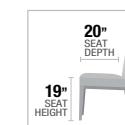

- A. **DN00590** DINING TABLE, 40"W x 72"~90"L (INCLUDES 1 x 18" LEAF)
- B. **DN00592** SIDE CHAIR, 41"H
- C. **DN00591** SERVER, 68"L x 18"W x 36"H
- D. **DN00593** CURIO, 48"L x 18"W x 80"H

TABLE TOP