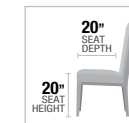

Versailles

PU & CHERRY OAK FINISH

Irresistibly inviting, the Versailles collection displays the unrivaled beauty of the traditional dining. The dining table reflects highly decorative base with oversized scrolled feet, and the upholstered and tapestried chairs with the deep button tufted and nailhead trim accents add classic character and represents luxurious detailing. This collection offers three styles of tables and three finishes for you to choose, and it would be perfect for any formal dining room.

- A. **61100** DINING TABLE, 46"W x 84" ~ 120" L (INCLUDES 2 x 18" LEAVES)
- B. **DN01391** PEDESTAL DINING TABLE, 60"Dia
- C. **DN01392** SIDE CHAIR, 46"H
- D. **DN01393** ARM CHAIR, 46"H
- E. **61104** HUTCH & BUFFET, 75"L x 22"W x 94"H
- F. **61158** CURIO CABINET, 54"L x 21"W x 92"H