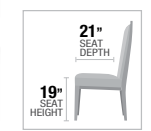

MATCHING
BD01248EK Bedroom Set
LV01224 Sofa Set

PRODUCT FEATURES:
FIXED TABLE TOP
PADDED SEAT & BACK CUSHION
ACRYLIC DIAMOND TUFTED BACK CUSHION
NAILHEAD TRIM
CURIO w/TOUCH LIGHT
MAGNETIC DOOR CATCHES INCLUDED

new

Adara

WHITE PU & ANTIQUE WHITE FINISH

Exuding elegance and refinement, the Adara dining table is designed after the elaborate Rococo style. The single pedestal base is elaborate and commands the attention of everyone. Leave guests stunned with its beauty. Floral and leaf motives make up the carved designed details of the table. The gold hand brushed details make the table stand out.

- A. **DN01229** DINING TABLE, 48"W x 107"L
- B. **DN01230** SIDE CHAIR, 57"H
- C. **DN01231** ARM CHAIR, 57"H
- D. **DN01232** CURIO, 81"L x 32"W x 100"H
- E. **BD01250** MIRROR, 62"L x 54"H
- F. **DN01233** SERVER, 82"L x 30"W x 39"H

new