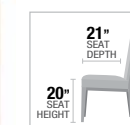

new

PRODUCT FEATURES:

- LEG TABLE
- SCULPTURE FLORAL & UPHOLSTERY CHAIR
- BUTTON TUFTED
- CURIO w/4 TIER SHELF
- CURIO w/LIGHT
- FELTLINED DRAWER
- METAL BOTTOM GLIDE DRAWER
- FRENCH FRONT DOVETAIL DRAWER

MATCHING
BD00471EK Bedroom Set

new

Constantine

PU, LIGHT GOLD, BROWN & GOLD FINISH

Ornate scrollwork and endless details the Constantine collection takes inspiration from the Baroque era to make up this dining set. The bronze finish creates a regal look to the set. The table sits on highly detailed wooden legs that are not only beautiful but sturdy. The chairs are visually striking on their own with ornate carvings and upholstered in bone PU that feature button tufted backrests.

- A. **DN00477** DINING TABLE, 48"W x 108"L
- B. **DN00478** SIDE CHAIR, 56"H
- C. **DN00479** ARM CHAIR, 56"H
- D. **DN00480** CURIO, 75"L x 23"W x 101"H
- E. **BD00473** MIRROR, 43"L x 60"H
- F. **DN00474** SERVER, 72"L x 22"W x 40"H

D