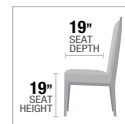

- A. **68260**
DINING TABLE, 40"W x 79"L
12mm Clear Tempered Glass
- B. **68264**
SIDE CHAIR, 40"H

TABLE TOP

PRODUCT FEATURES:
CULTURED MARBLE TOP
STAINLESS STEEL BASE
UPHOLSTERED SEAT & BACK CUSHION
BUTTON TUFTED BACKREST
NAILHEAD TRIM