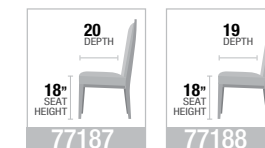

TABLE TOP

Faustine

SALVAGED LIGHT OAK FINISH

Impress all your guests during your next dinner party with this Faustine dining collection. The dining table strikes a clean-lined silhouette and boasts a single pedestal base for a contemporary style touch. It is a salvaged light oak finish that is versatile enough to blend with nearly any color palette and leave everyone talking. The matching side chairs come in two options: a round padded back with Sheraton styled legs or fully fabric-covered. The collection is the perfect centerpiece for your dining room, whether you are crafting a cottage-chic aesthetic or a more traditional display.