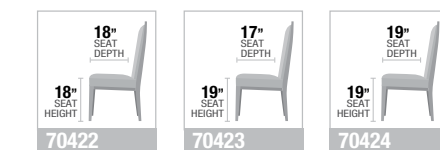

PRODUCT FEATURES:

ALUMINUM TABLE TOP w/ SLED BASE
TOP GRAIN LEATHER SEAT & BACK CUSHION
METAL LEGS

Kaylia

ALUMINUM, TOP GRAIN LEATHER & GUNMETAL FINISH

With a touch of vintage and modern charm, the Kaylia dining table combines durable steel construction in aluminum and iron metal. The table features a unique metal sled base and aluminum top paired with padded top grain leather side chairs in 2 choices of colors which can fit in a variety of home decor needs. This collection is the perfect choice for your dining room.

- A. **70105 DINING TABLE**, 40"W x 78"L
- B. **70422 SIDE CHAIR**, 33"H, Black Top Grain Leather & Antique Black Finish
- C. **70423 SIDE CHAIR**, 33"H, Vintage Chocolate Top Grain Leather & Antique Black Finish
- D. **90030 CONSOLE TABLE**, 52"L x 21"W x 40"H, Top Grain Leather & Aluminum Finish
- E. **97040 WALL RACK w/LED LIGHT**, 30"L x 14"W x 30"H, Aluminum Finish
- F. **70424 SIDE CHAIR**, 35"H, Antique Ebony Top Grain Leather & Antique Black Finish