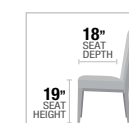

A. DN01191 DINING TABLE, 39"W x 79"L

B. DN01192 SIDE CHAIR, 43"H

TABLE TOP

B

A. DN00219 DINING TABLE, 39"W x 79"L, 12mm Clear Tempered Glass

B. DN00220 SIDE CHAIR, 37"H

TABLE TOP

Barnard