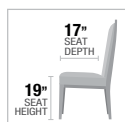

Cardiff

DARK BROWN MICROFIBER
ESPRESSO FINISH

A. **06850**
DINING TABLE, 32"W x 48"L

B. **06851**
SIDE CHAIR, 36"H

PRODUCT FEATURES:

RECTANGULAR LEG TABLE
WOODEN TAPERED LEG
MATCHING CHAIRS SOLD SEPARATELY
WOODEN TAPERED LEG

PRODUCT FEATURES:

WOODEN TAPERED LEG
PADDED FABRIC SEAT CUSHION
WOODEN GRID BACKREST

Sonata

CHOCOLATE MICROFIBER
CHERRY FINISH

A. **71164**
5PC PACK DINING SET
TABLE, 36"W x 48"L
SIDE CHAIR, 38"H

Kaelyn

DARK OAK FINISH

C. **73030**
DINING TABLE, 39"W x 72"L

D. **73032**
SIDE CHAIR, 35"H

BLACK "X" METAL CHAIR BACK
WOODEN TOP & TRESTLE BASE
WOODEN SEATING

PU PADDED SEAT CUSHION
WOODEN TAPERED LEG
WOODEN GRID BACKREST

Sonata

ESPRESSO PU
ESPRESSO FINISH

B. **71955**
7PC PACK DINING SET
TABLE, 36"W x 60"L
SIDE CHAIR, 38"H