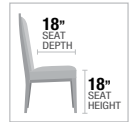

Leventis

CREAM LINEN
WEATHERED OAK FINISH

A. 74655
DINING TABLE
40"W x 88"L

B. 74657
SIDE CHAIR
38"H

TABLE TOP

PRODUCT FEATURES:

DOUBLE PEDESTAL w/TRESTLE BASE
PADDED SEAT & BACK CUSHION
NAILHEAD TRIM
WOODEN TURNED FRONT LEG