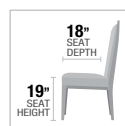

- A. **72820** DINING TABLE, 38"W x 64"L
- B. **72822** SIDE CHAIR, 37"H
- C. **72823** SERVER, 51"L x 18"W x 34"H

MARBLE TOP

C

PRODUCT FEATURES:

WHITE MARBLE TOP
 BEIGE LINEN CUSHION SEATING
 MATCHING BENCH AVAILABLE