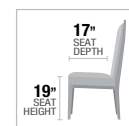

Noralie

MIRRORED & FAUX DIAMONDS
CLEAR GLASS TOP

The round Noralie dining table features an eye-catching check-board design with faux diamonds and paneled mirrors for a contemporary glam appeal. The sturdy half-circle base securely holds a clear tempered glass tabletop, allowing the base to be the star of the show. Complete the look with the matching beige upholstered side chairs. The chairs offer bun legs in the front and tapered legs in the back with an edgy geometric design on the outer edge.