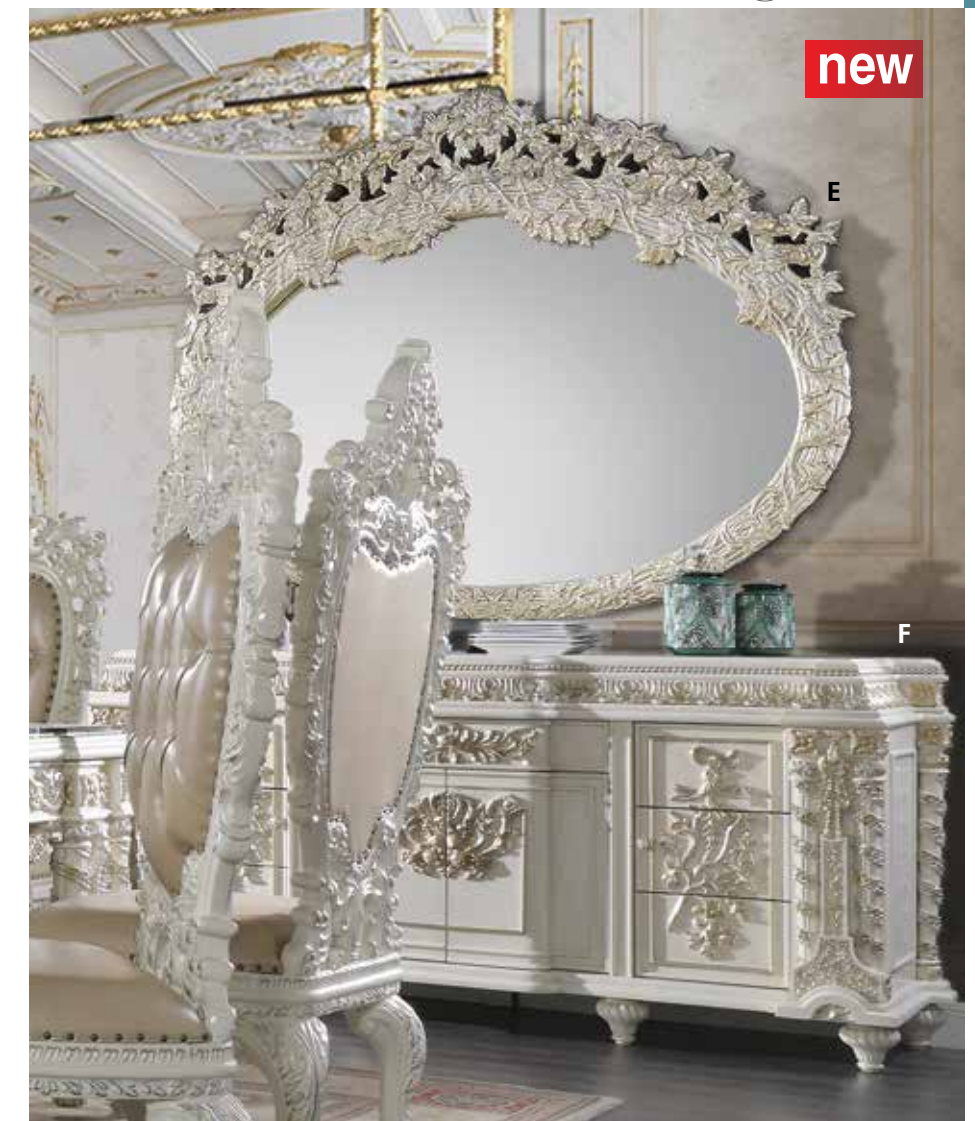

TABLE TOP A

D

MATCHING
BD00671EK Bedroom Set

PRODUCT FEATURES:

- FIXED TABLE TOP
- TEMPERED GLASS TABLE TOP
- SCULPTURE FLORAL & UPHOLSTERY CHAIR
- BUTTON TUFTED
- CURIO w/LIGHT
- GOLD TRIM ACCENT

new

Vanaheim