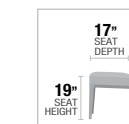

PRODUCT FEATURES:

- HIGH GLOSS TOP
- CLEAR TEMPERED GLASS BASE
- METAL SPLAYED "V" L SHAPE LEG
- PU PADDED SEAT & BACK CUSHION

Noland

CLEAR GLASS TOP
GRAY HIGH GLOSS FINISH

Add a modern touch to your dining room with the Noland dining room collection. With clear tempered glass legs serving as the table's base, this beautiful rectangular dining room table doubles as a piece of art for your dining room. The table's stunning high gloss finished top and modern glass legs will keep your room feeling open and refined. This sophisticated dining room table has unique armless chairs with curved chrome legs and fully padded seat and backrest in faux leather upholstery.

A. 72190 DINING TABLE, 38"W x 66"L

B. 72192 SIDE CHAIR, 38"H

PRODUCT FEATURES:

- RECTANGULAR PEDESTAL TABLE
- 10MM CLEAR TEMPERED GLASS
- HIGH GLOSS PEDESTAL "X" SHAPE

Pervis

CLEAR GLASS TOP
BLACK HIGH GLOSS FINISH

A. 71110
DINING TABLE
36"W x 60"L
10mm Clear Tempered
Beveled Glass

B. 71112
SIDE CHAIR, 38"H

TABLE TOP

Pervis

CLEAR GLASS TOP
WHITE HIGH GLOSS FINISH

C. 71105
DINING TABLE
36"W x 60"L
10mm Clear Tempered
Beveled Glass

D. 71107
SIDE CHAIR, 38"H