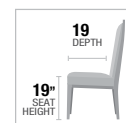

A. **DN01189** DINING TABLE, 59" Dia

B. **DN01190** SIDE CHAIR, 46"H

TABLE TOP

PRODUCT FEATURES:

- PEDESTAL BASE
- ROUND FIXED TOP
- PU PADDED SEAT & BACK CUSHION

A. **77830** DINING TABLE, 47" Dia

B. **77832** SIDE CHAIR, 37"H