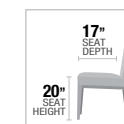

LED LIGHT
PEDESTAL

A

B

A. **72295** DINING TABLE, 40"W x 80"L

B. **72297** SIDE CHAIR, 39"H

TABLE TOP

Benoit

BROWN FINISH