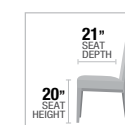

- A. **61100** DINING TABLE
46"W x 84" ~ 120"L (INCLUDES 2 x 18" LEAVES)
- B. **61102** SIDE CHAIR, 49"H
- C. **61103** ARM CHAIR, 49"H
- D. **61104** HUTCH & BUFFET, 75"L x 22"W x 94"H

TABLE TOP

- A. **61130** DINING TABLE, 46"W x 84" ~ 120"L (INCLUDES 2 x 18" LEAVES)
- B. **61132** SIDE CHAIR, 49"H
- C. **61133** ARM CHAIR, 49"H
- D. **61134** HUTCH & BUFFET, 75"L x 22" W x 94"H