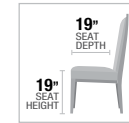

- A. **DN01362** DINING TABLE w/DOUBLE PEDESTAL
44"W x 90" ~ 114"L (INCLUDES 1 x 24" LEAF)
- B. **DN01363** SIDE CHAIR, 49"H
- C. **DN01364** ARM CHAIR, 49"H
- D. **DN01365** HUTCH & BUFFET, 78"L x 24"W x 93"H
- E. **DN01361** DINING TABLE
44"W x 80" ~ 96"L (INCLUDES 1 x 16" LEAF)