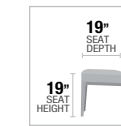

Ragenardus

FABRIC & ANTIQUE WHITE FINISH

The Ragenardus formal dining collection shows traditional style that is designed to impress. Each piece of this collection demonstrates delicate craftsmanship and intricate carved details. Matching hutch and buffet reflect all carefully selected design that will be the showpiece of your formal dining room.