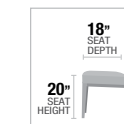

A

B

A. **73270** DINING TABLE, 48"W x 48"L

B. **73267** SIDE CHAIR, 40"H

MARBLE TOP

Yabeina

BEIGE LINEN, MARBLE TOP & GRAY OAK FINISH

Taking on a classic-inspired architecture design, the dining table has a pedestal base which gives its tabletop both sturdy and elegant support. The square tabletop in white artificial marble highlights its clean lines and complements the gray oak finish on the wooden base perfectly. The Square dining table can comfortably seat up to four, perfect for a small family gathering or casual dinner party with friends.