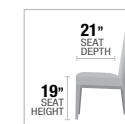

PRODUCT FEATURES:

- FIXED TABLE TOP
- TEMPERED GLASS TABLE TOP
- SCULPTURE FLORAL & UPHOLSTERY CHAIR
- BUTTON TUFTED
- CURIO w/LIGHT
- GOLD TRIM ACCENT

new

Vanaheim

BEIGE PU & ANTIQUE WHITE FINISH

Sophisticated luxury radiates beautifully in the Vanaheim Dining Room Collection. Fabulous floral design with gorgeous details in each piece makes the collection classical and timeless. Antique white finish gives the surface an alluring feel and elegant touch. A clear glass dining table top allows light to filter into and through the whole table, enhancing the collection's overall design. Upholstery side chairs feature elaborate button-tufted design for adding extra style and comfort to the collection. This extremely extravagant style will make any ordinary dining room appear much more unique.

- A. **DN00678** DINING TABLE, 48"W x 108"L
- B. **DN00679** SIDE CHAIR, 60"H
- C. **DN00680** ARM CHAIR, 60"H
- D. **DN00681** CURIO, 74"L x 24"W x 90"H
- E. **BD00673** MIRROR, 69"L x 58"H
- F. **DN00682** SERVER, 81"L x 24"W x 39"H

D

new