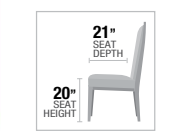

MATCHING
BD00461EK Bedroom Set

new

PRODUCT FEATURES:
TEMPERED GLASS TOP
SCULPTURE FLORAL & UPHOLSTERY CHAIR
BUTTON TUFTED
CURIO w/4 TIER SHELF & LIGHT
METAL BOTTOM GLIDE DRAWER
FRENCH FRONT DOVETAIL DRAWER
FELTLINED DRAWER

new

Vatican

PU, LIGHT GOLD & CHAMPAGNE SILVER FINISH

The Vatican Dining Room Collection brings dreamy romantic accents in classic design into your traditional dining room. Intricate trim features vigorous curves of scrolling vines and floral elements, while a champagne gold finish adds a touch of opulence and sophistication. The collection boasts glass dining table top and curio doors that reflect the light back into the dining area for an airier and lighter vibe. Deeply inviting, the matching dining chairs offer button tufted back and padded seat. Treat your guests to lavish warmth and comfort with the Vatican Dining Room Collection.

- A. **DN00467** DINING TABLE, 48"W x 99"L
- B. **DN00468** SIDE CHAIR, 49"H
- C. **DN00469** ARM CHAIR, 49"H
- D. **DN00470** CURIO, 78"L x 24"W x 93"H
- E. **BD00463** MIRROR, 44"L x 61"H
- F. **DN00464** SERVER, 73"L x 21"W x 41"H

D