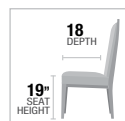

A. DN01191 DINING TABLE, 39"W x 79"L

B. DN01192 SIDE CHAIR, 43"H

TABLE TOP

B

A. DN00219 DINING TABLE, 39"W x 79"L, 12mm Clear Tempered Glass

B. DN00220 SIDE CHAIR, 37"H

TABLE TOP

Barnard