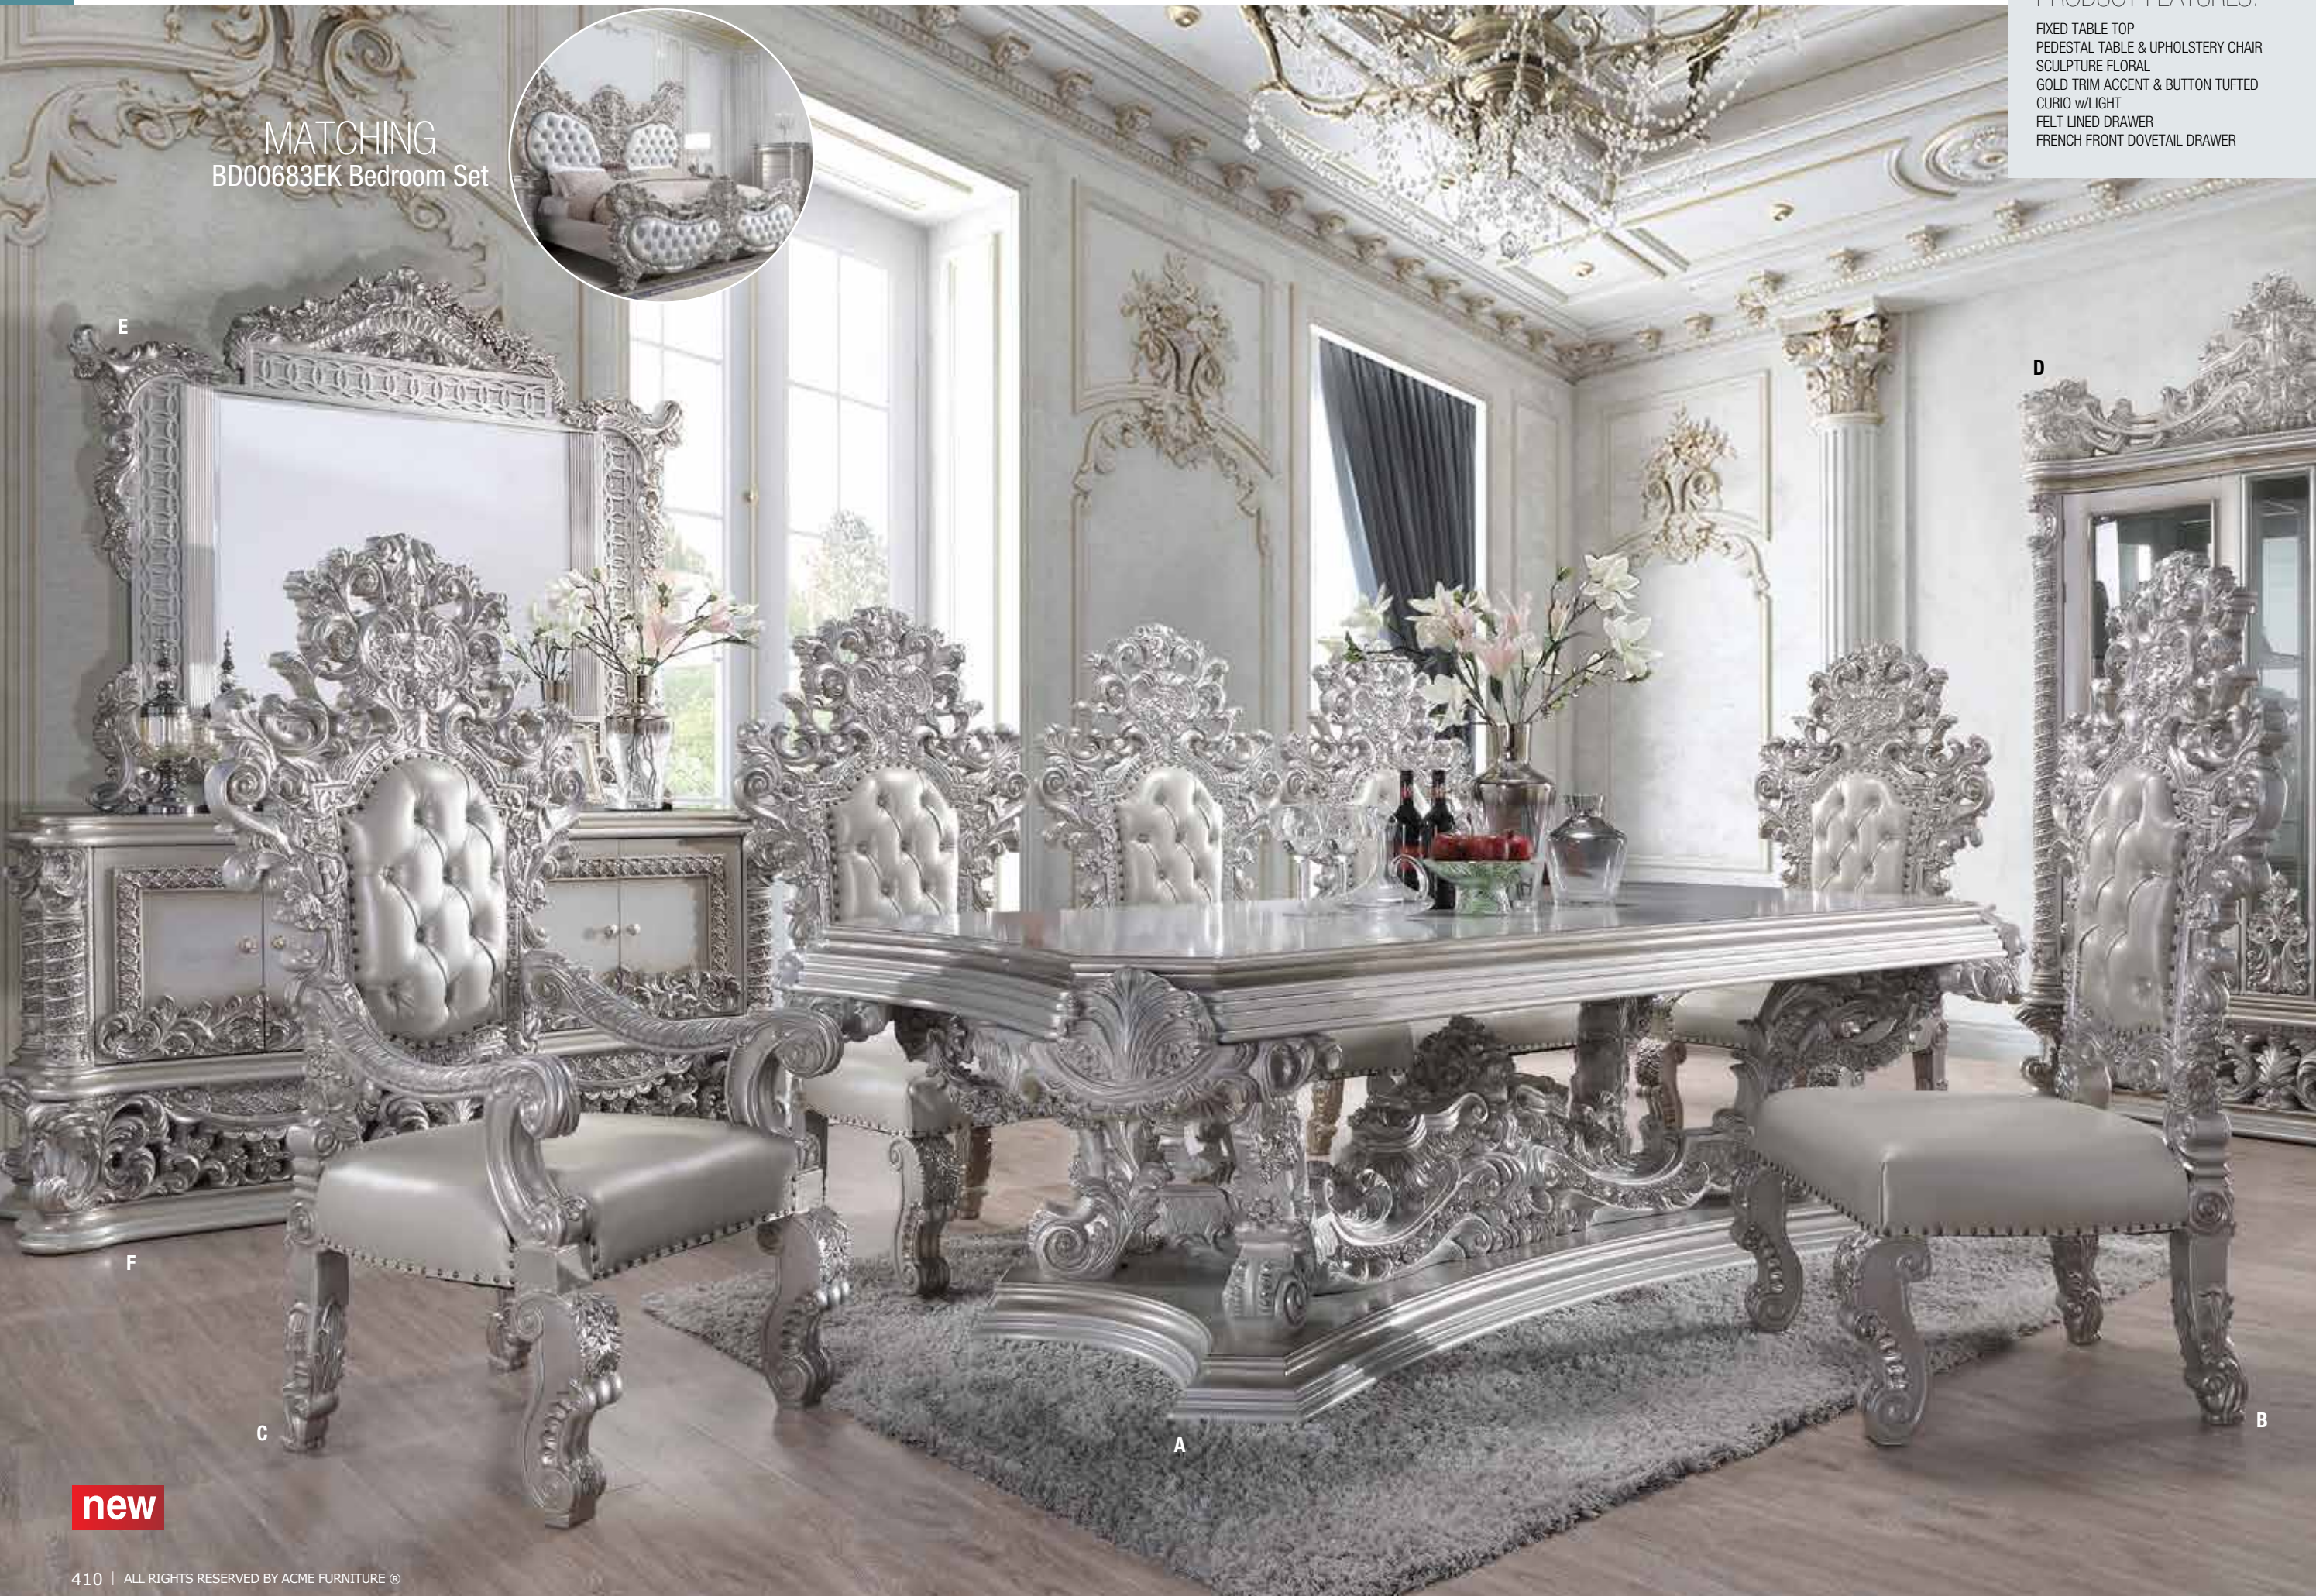

TABLE TOP

D

new

MATCHING
BD00683EK Bedroom Set

PRODUCT FEATURES:

- FIXED TABLE TOP
- PEDESTAL TABLE & UPHOLSTERY CHAIR
- SCULPTURE FLORAL
- GOLD TRIM ACCENT & BUTTON TUFTED
- CURIO w/LIGHT
- FELT LINED DRAWER
- FRENCH FRONT DOVETAIL DRAWER