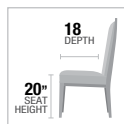

- A. **DN01188** DINING TABLE, 39"W x 79"L
- B. **DN00928** SIDE CHAIR, 47"H

TABLE TOP

B

new

PRODUCT FEATURES:
CULTURED MARBLE TOP
STAINLESS STEEL BASE
PEDESTAL STYLE

A

B

- A. **DN00221** DINING TABLE, 39"W x 79"L
- B. **DN00222** SIDE CHAIR, 37"H