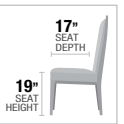

PRODUCT FEATURES:

- WOODEN TURNED LEG
- PADDED FABRIC SEAT CUSHION
- MATCHING BENCH AVAILABLE

Claudia II

WEATHERED GRAY FINISH

- A. **71880** DINING TABLE, 36"W x 60"L
- B. **71882** SIDE CHAIR, 40"H
- C. **71883** BENCH, 47"L x 14"D x 18"H