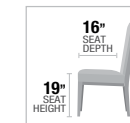

- A. **DN00814** DINING TABLE, 42"W x 79"L
- B. **DN00815** SIDE CHAIR, 39"H
- C. **DN00816** SERVER, 48"L x 18"W x 36"H

- A. **DN00732** DINING TABLE, 38"W x 60"~72"L (INCLUDES 1 x 12" LEAF)
- B. **DN00733** SIDE CHAIR, 37"H