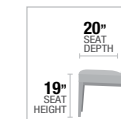

Vendome

new

ANTIQUE PEARL FINISH

Commanding attention in any space, the impressive design of the Vendome double pedestal dining table will impress everyone. Adorned with classic elements including scrolls, curved shapes, and leaf molding accents to create an old-world charm. The antique pearl finish is accentuated with hand-brushed gold to make the molding details stand out.

- A. **DN01346** DOUBLE PEDESTAL DINING TABLE
  48"W x 94" ~ 136"L (INCLUDES 2 x 21" LEAVES)
- B. **DN01348** SIDE CHAIR, 48"H
- C. **DN01349** ARM CHAIR, 48"H
- D. **DN01350** HUTCH & BUFFET, 75"L x 21"W x 91"H
- E. **DN01351** DOUBLE PEDESTAL DINING TABLE
  48"W x 84" ~ 120"L (INCLUDES 2 x 18" LEAVES)
- F. **DN01347** SIDE CHAIR, 48"H
- G. **DN01222** PEDESTAL DINING TABLE, 60"Dia
- H. **DN01223** CURIO CABINET, 53"L x 21"W x 87"H