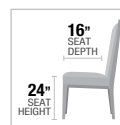

A. **77180** COUNTER HEIGHT TABLE, 40"W x 78"L x 36"H

B. **77183** COUNTER HEIGHT CHAIR, 42"H

C. **77182** COUNTER HEIGHT STOOL, 24"H

A

TABLE TOP

PRODUCT FEATURES:

- KD SQUARE COUNTER HEIGHT TABLE
- HIGH GLOSS FINISH
- ACRYLIC DIAMONDS INLAY
- TEMPERED GLASS
- UPHOLSTERED CHAIR
- DINING COLLECTION AVAILABLE