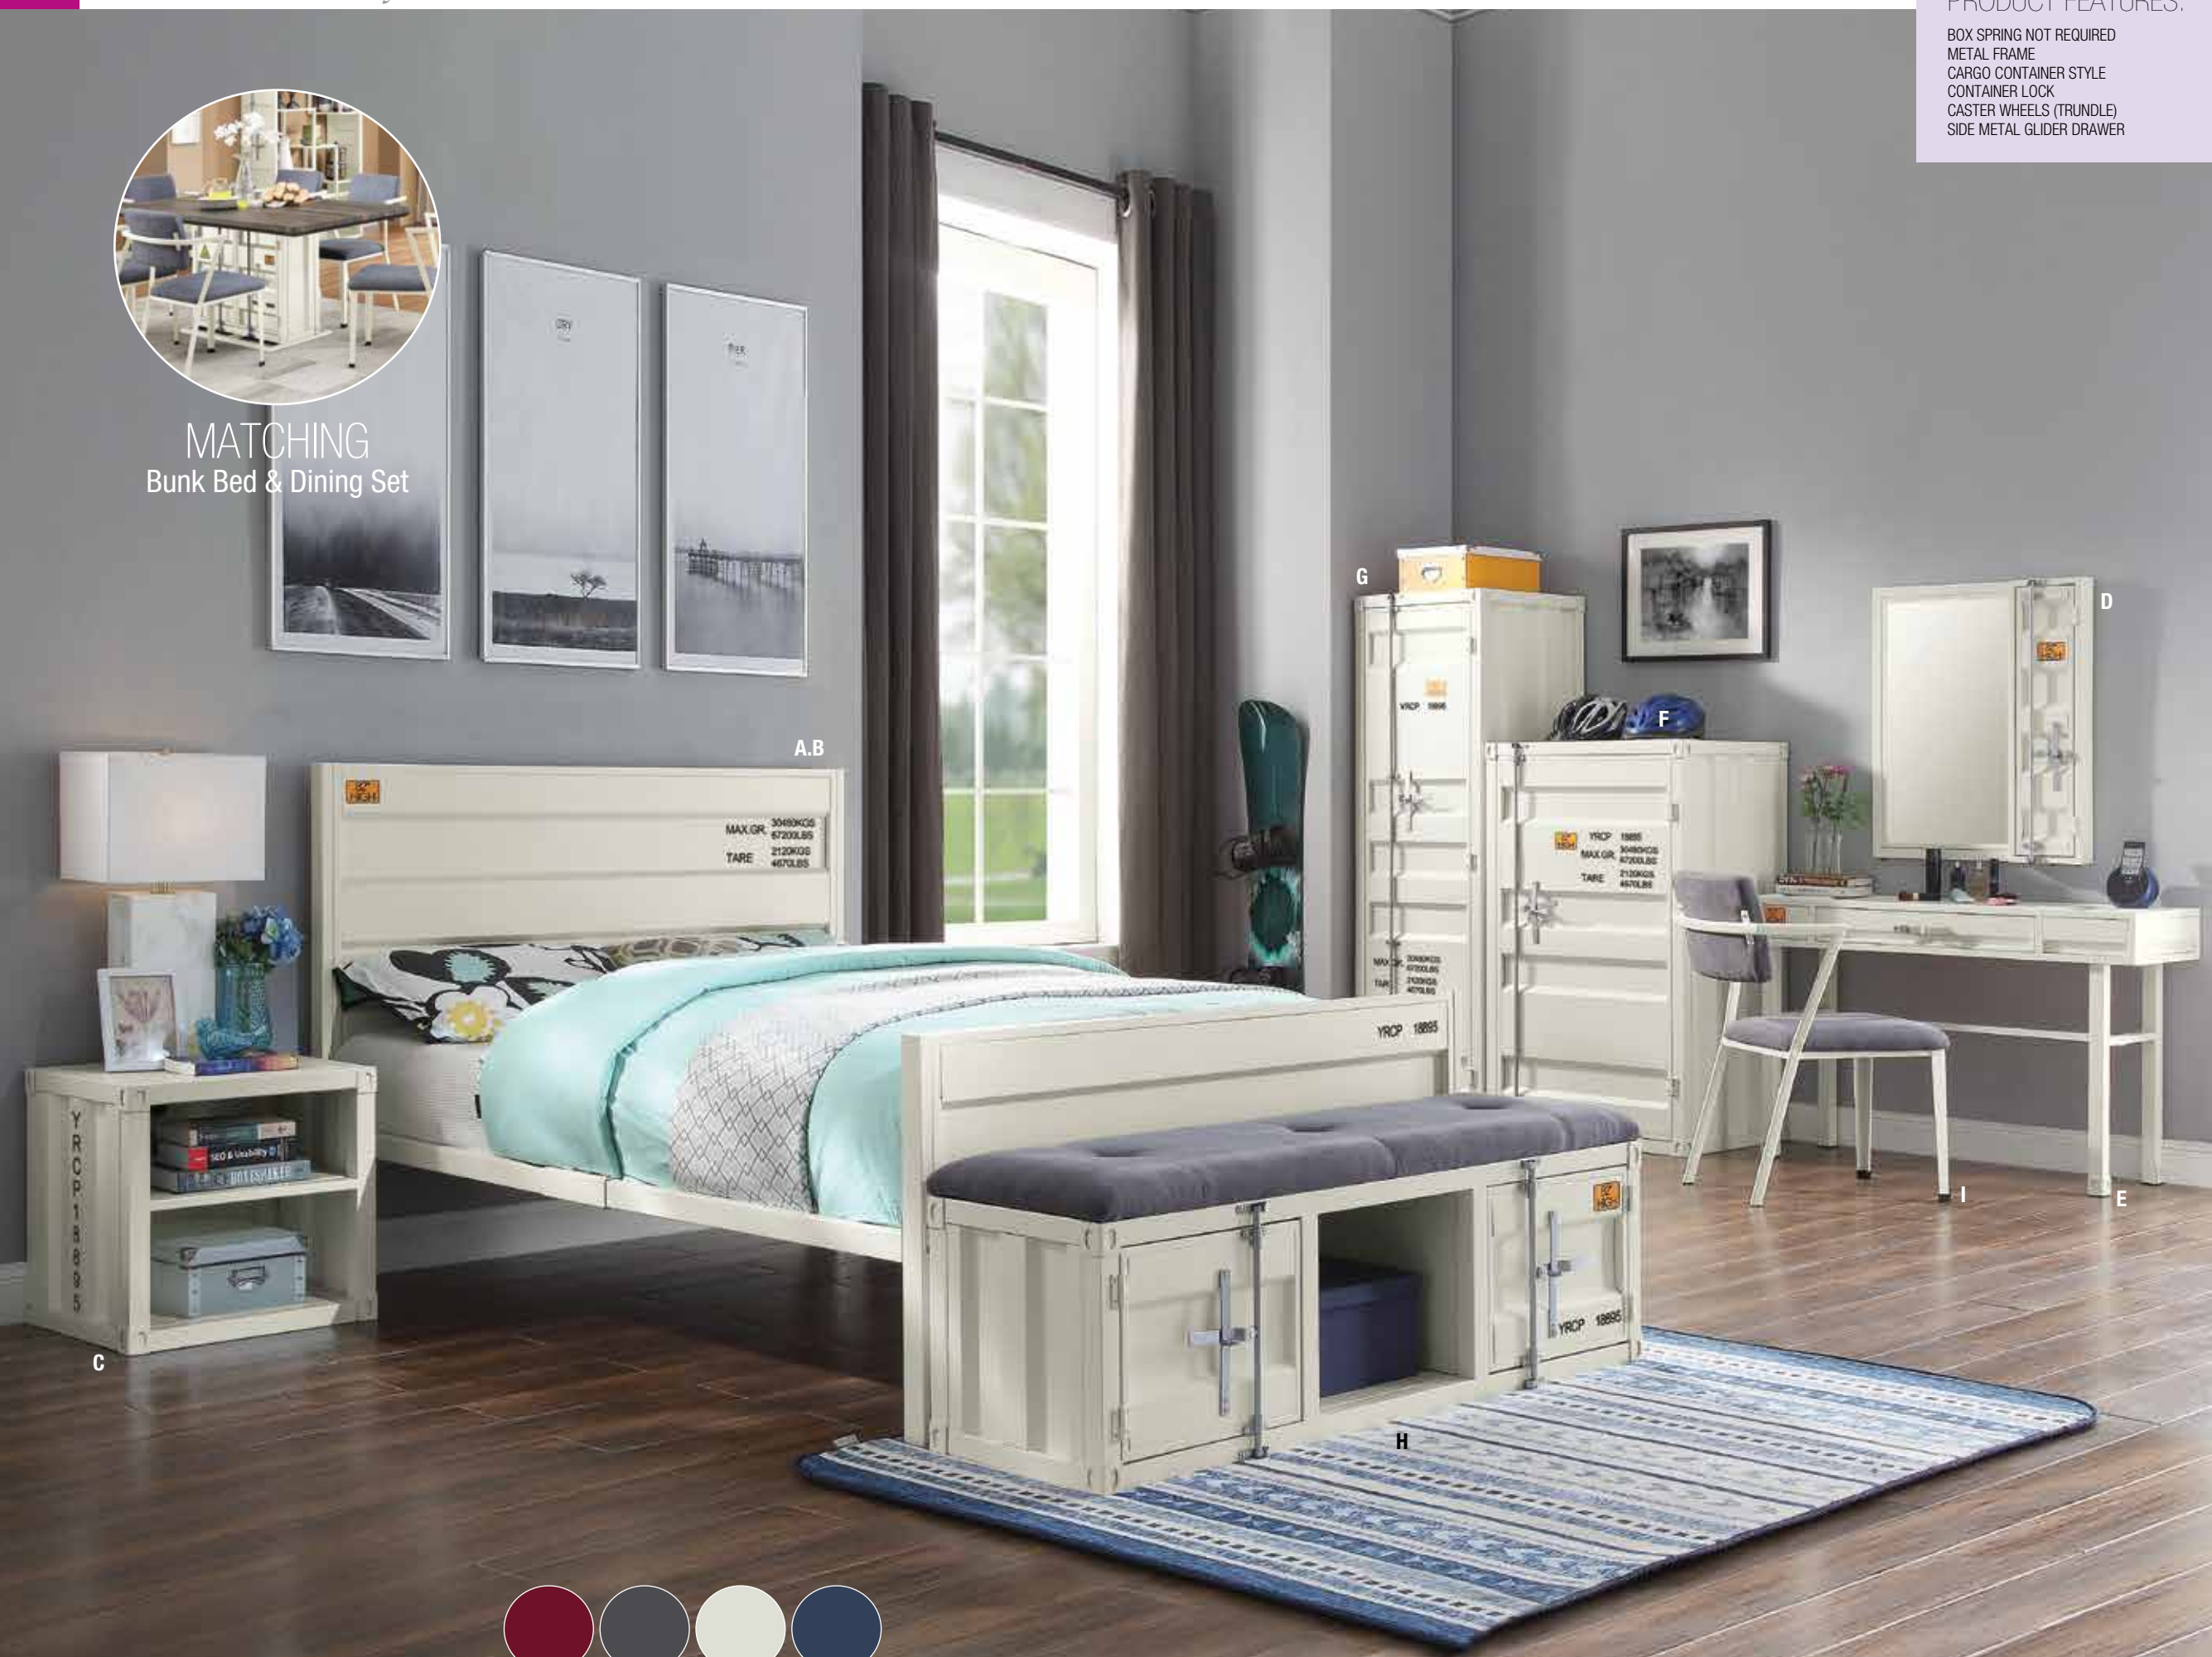

Cargo

WHITE OR BLUE FINISH

The Cargo youth bed is the perfect addition to any child's room. This contemporary container themed metal bed features a panel headboard with low profile footboard, crafted with a timeless look that is an ideal addition to any bedroom. The bed is accented with straight legs and a recessed panel design in an understated finish. This fashionable bed will accent your other bedroom furniture, transforming a room from ordinary into something playful and unique.