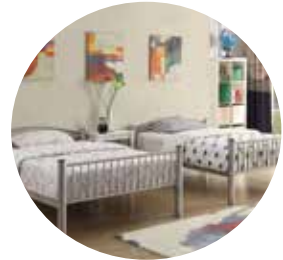

Cayelynn

SILVER FINISH

37390SI
A. FULL/FULL BUNK BED
78"L x 56"W x 67"H

ALTERNATIVE VIEW