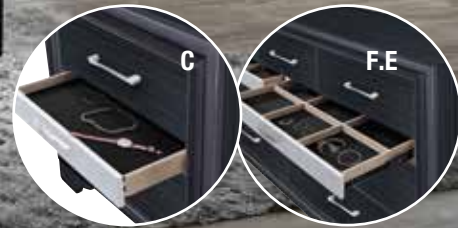

new

PRODUCT FEATURES:
 BOX SPRING NOT REQUIRED
 UPHOLSTERED BED
 CHANNEL-TUFTED HEADBOARD
 ENGLISH FRONT & BACK DOVETAIL DRAWER
 CASE GOODS w/JEWELRY STORAGE DRAWERS
 CENTER METAL GLIDE DRAWER

HIDDEN DRAWER