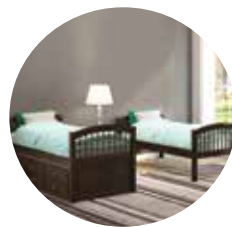

A

Micah

ESPRESSO FINISH
40000
 B. TWIN/TWIN BUNK BED
 w/TRUNDLE & 3 DRAWERS
 83"L x 42"W x 70"H

ALTERNATIVE VIEW

B

PRODUCT FEATURES:
 BUNKIE BOARD NOT REQUIRED
 SUPPORTED SLATS: 14 TOP & 14 BOTTOM
 EASY ACCESS GUARD RAILS
 RIGHT FACING FRONT LADDER
 MATTRESS NOT INCLUDED