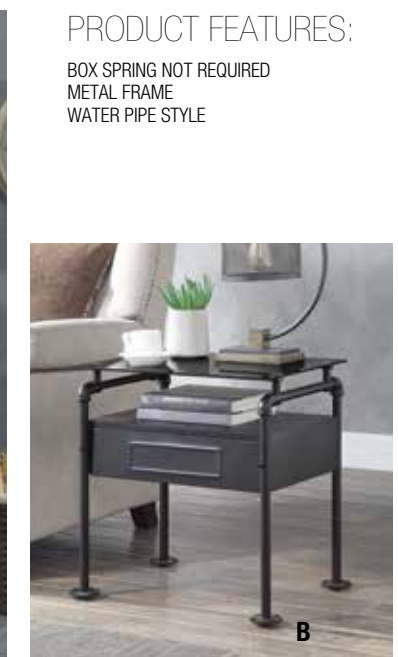

PRODUCT FEATURES:

- BOX SPRING NOT REQUIRED
- METAL FRAME
- WATER PIPE STYLE