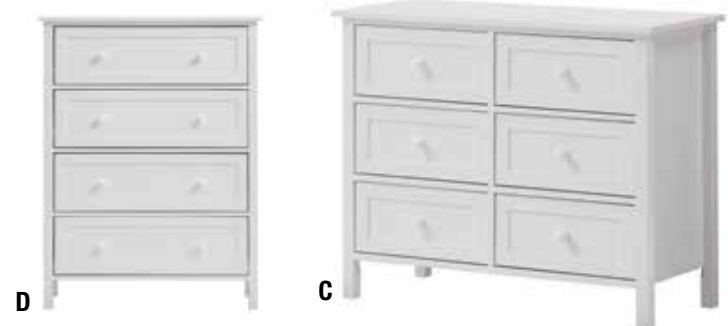

Lolanda

WHITE FINISH

Keep our bedroom well organized with the lolanda bedroom collection. The refreshing white finish makes it easy to style around and will give any room an instant upgrade. The bed features two storage drawers, convenient for not taking up any additional space in the room. The footboard has an open storage compartment that will keep shoes well organized. Increase the function in your room with the matching case goods. They offer plenty of storage options that will accommodate your needs.

- A. **BD00649T** TWIN BED, 79"L x 44"W x 47"H
- B. **BD00650** NIGHTSTAND, 20"L x 17"W x 24"H
- C. **BD00652** DRESSER, 39"L x 17"W x 31"H
- D. **BD00651** CHEST, 35"L x 17"W x 46"H

D

C