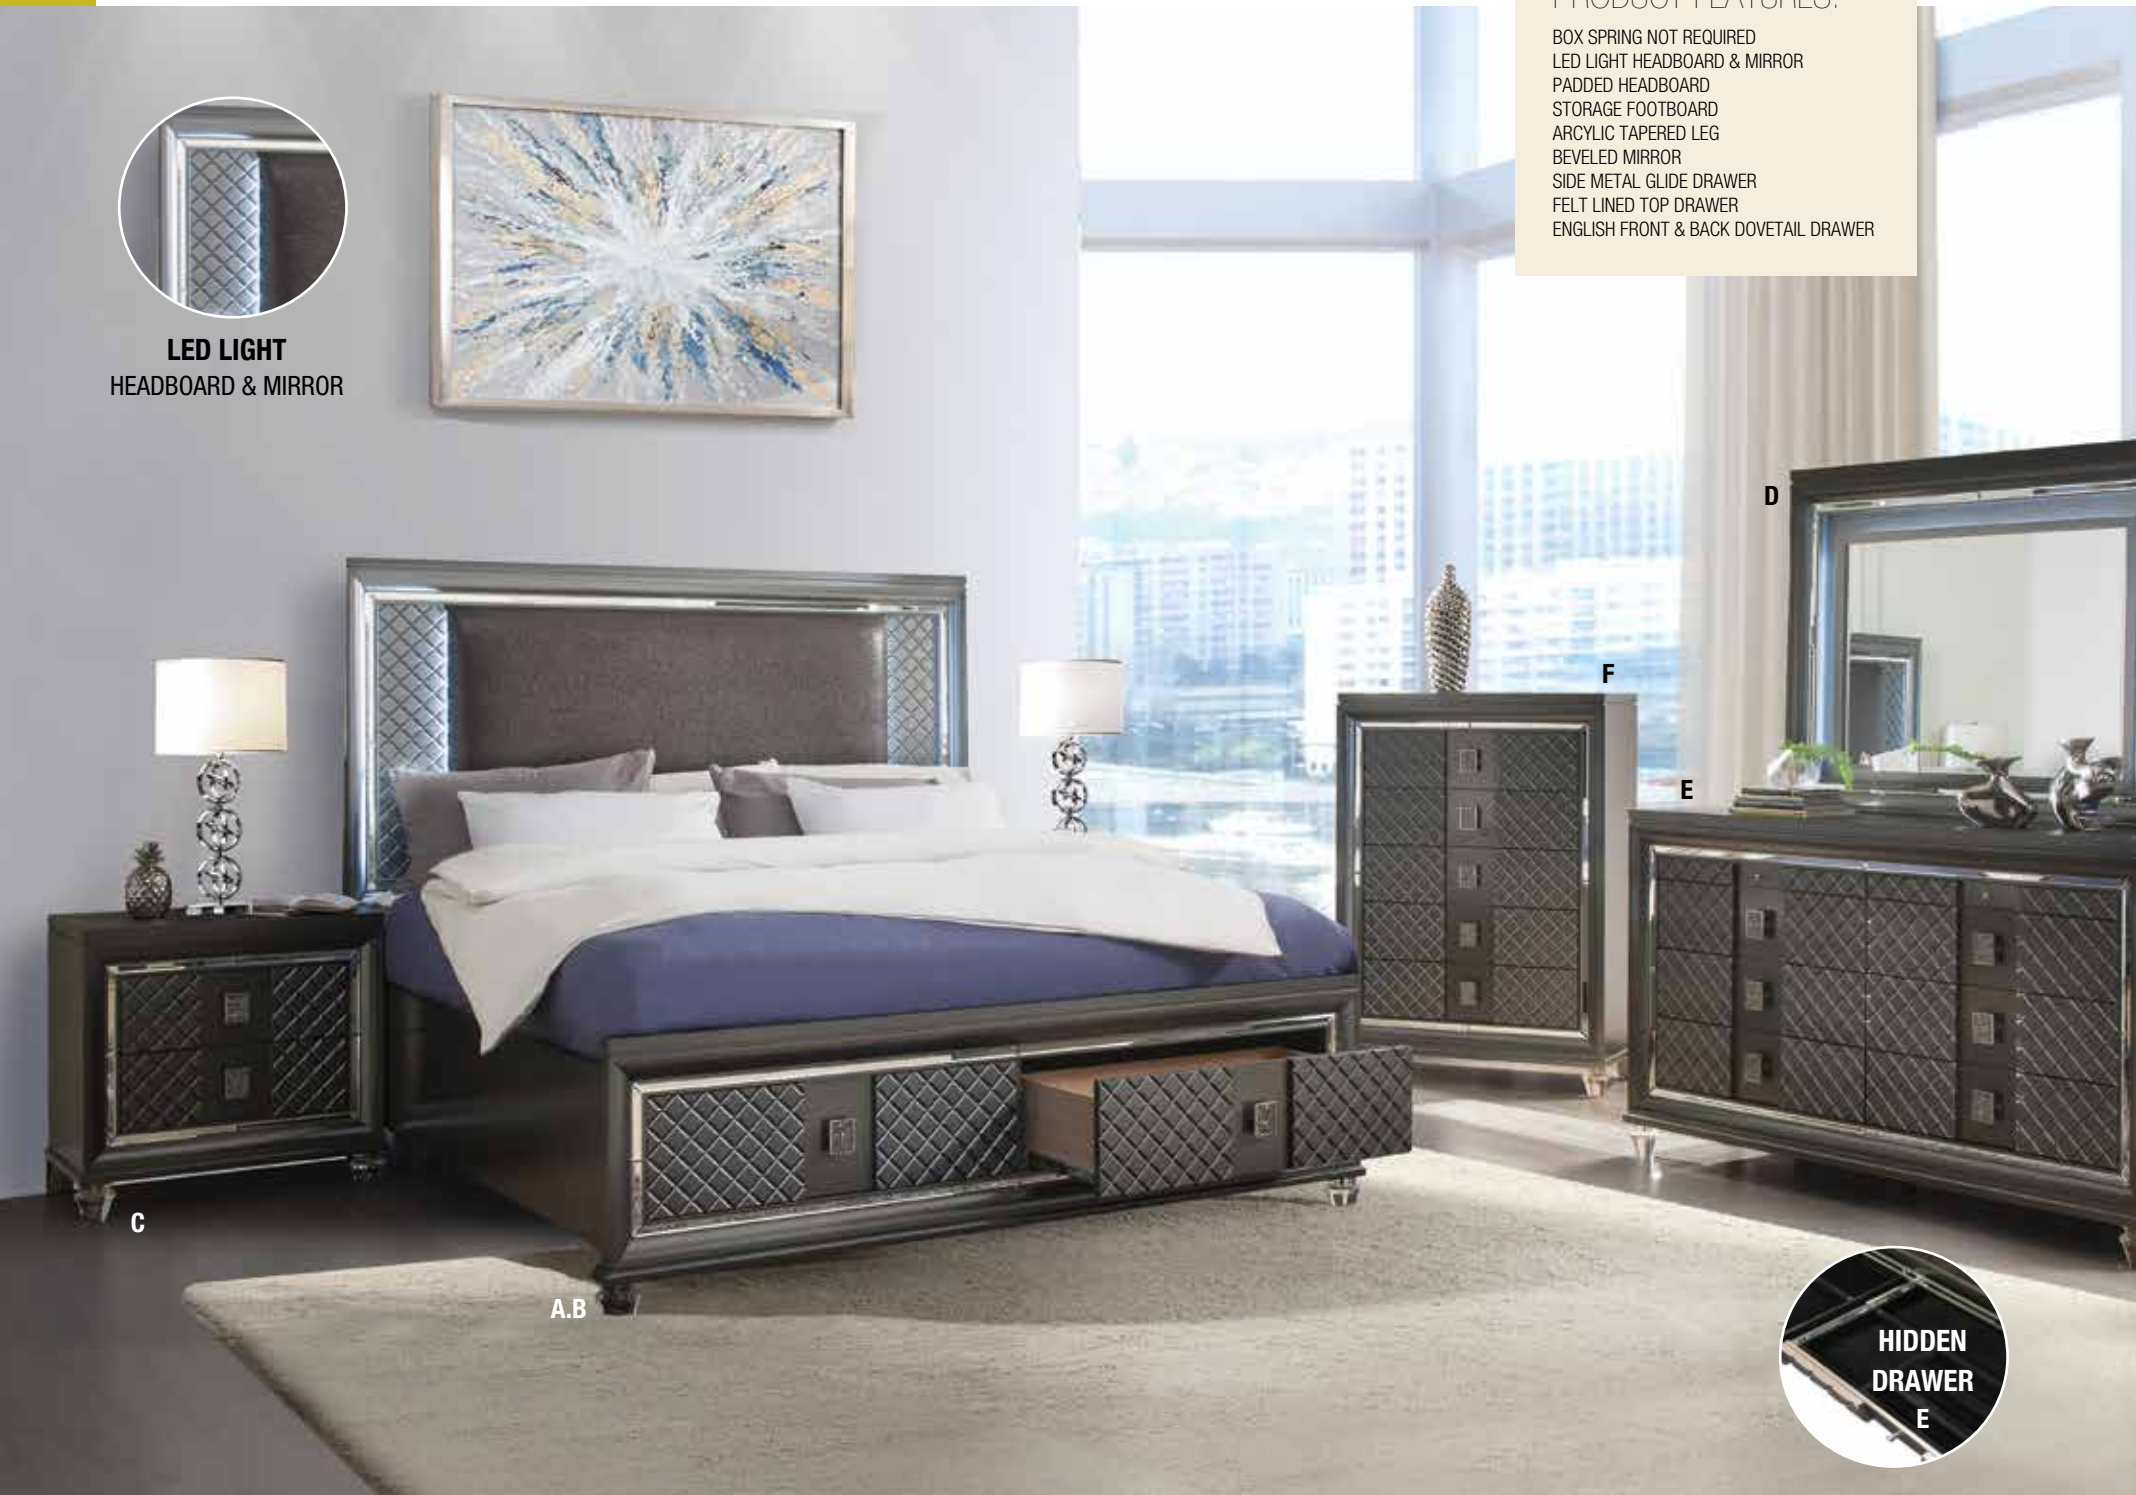

PRODUCT FEATURES:

- BOX SPRING NOT REQUIRED
- LED LIGHT HEADBOARD & MIRROR
- PADDED HEADBOARD
- STORAGE FOOTBOARD
- ACRYLIC TAPERED LEG
- BEVELED MIRROR
- SIDE METAL GLIDE DRAWER
- FELT LINED TOP DRAWER
- ENGLISH FRONT & BACK DOVETAIL DRAWER