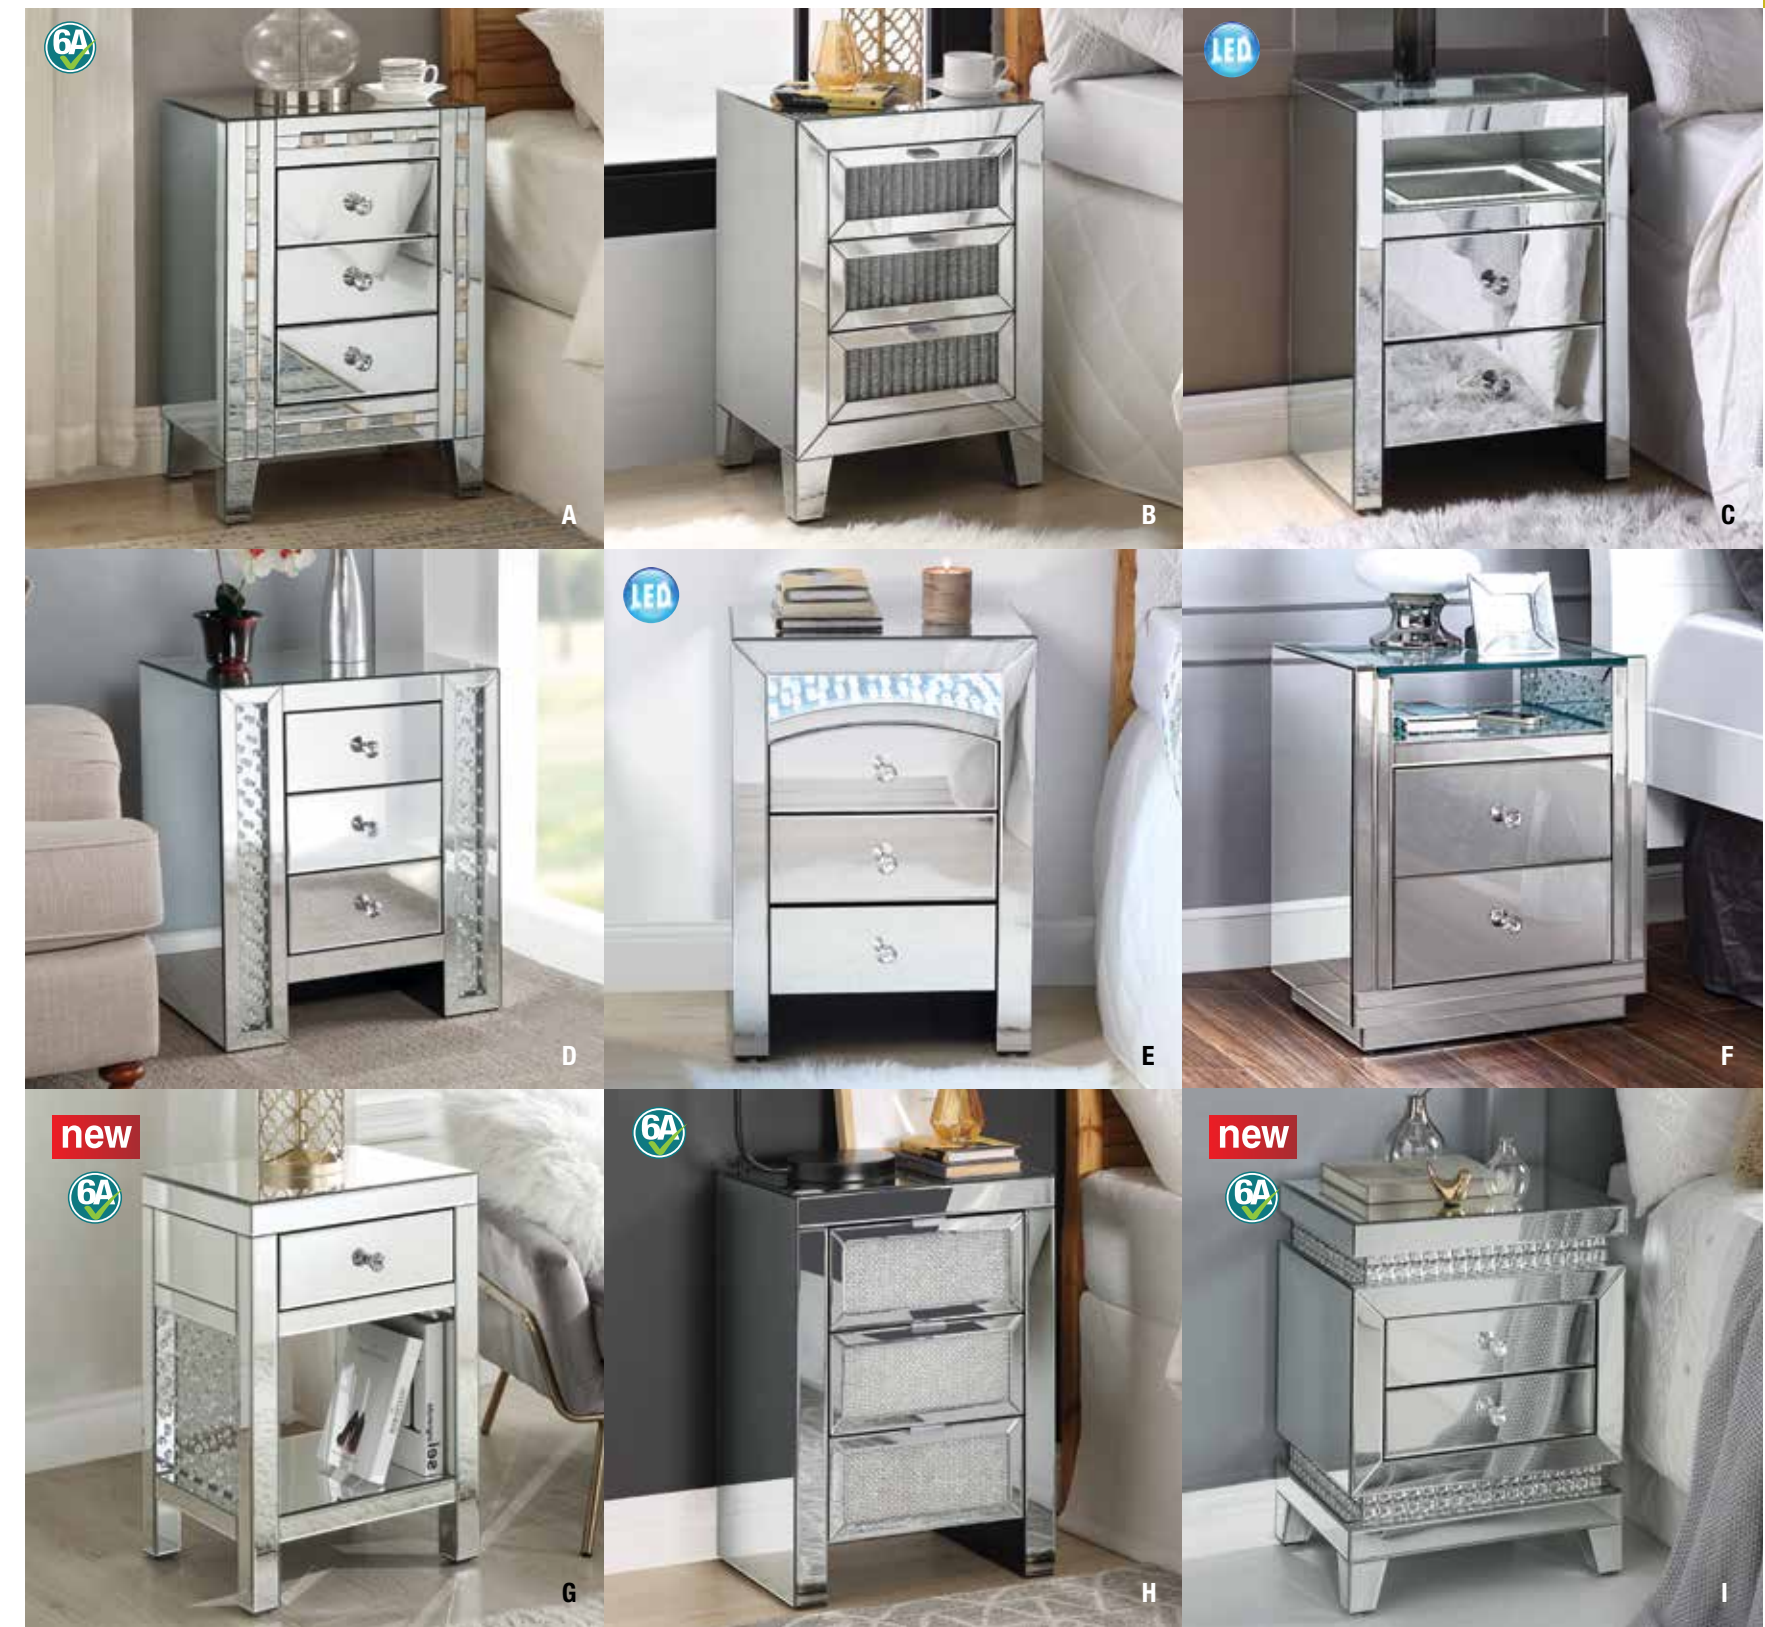

GLAM
MIRRORED
ACCENT TABLE

- A. **97676 NASA** ACCENT TABLE, 18"L x 14"W x 26"H, Mirrored & Mother Pearl
- B. **97650 NORALIE** ACCENT TABLE, 18"L x 14"W x 26"H, Mirrored & Faux Diamonds
- C. **97685 DOMINIC** ACCENT TABLE w/LED, 20"L x 14"W x 26"H, Mirrored
- D. **82778 NYSA** ACCENT TABLE, 22"L x 16"W x 26"H, Mirrored & Faux Crystals
- E. **97655 NYSA** ACCENT TABLE w/LED, 18"L x 14"W x 26"H, Mirrored & Faux Crystals
- F. **97575 NYSA** ACCENT TABLE, 20"L x 14"W x 26"H, Mirrored & Faux Crystals
- G. **97959 NYSA** ACCENT TABLE, 18"L x 14"W x 26"H, Mirrored & Faux Crystals
- H. **97661 NORALIE** ACCENT TABLE, 18"L x 14"W x 26"H, Mirrored & Faux Diamonds
- I. **88054 LOTUS** ACCENT TABLE, 18"L x 14"W x 24"H, Mirrored & Faux Ice Cube Crystals