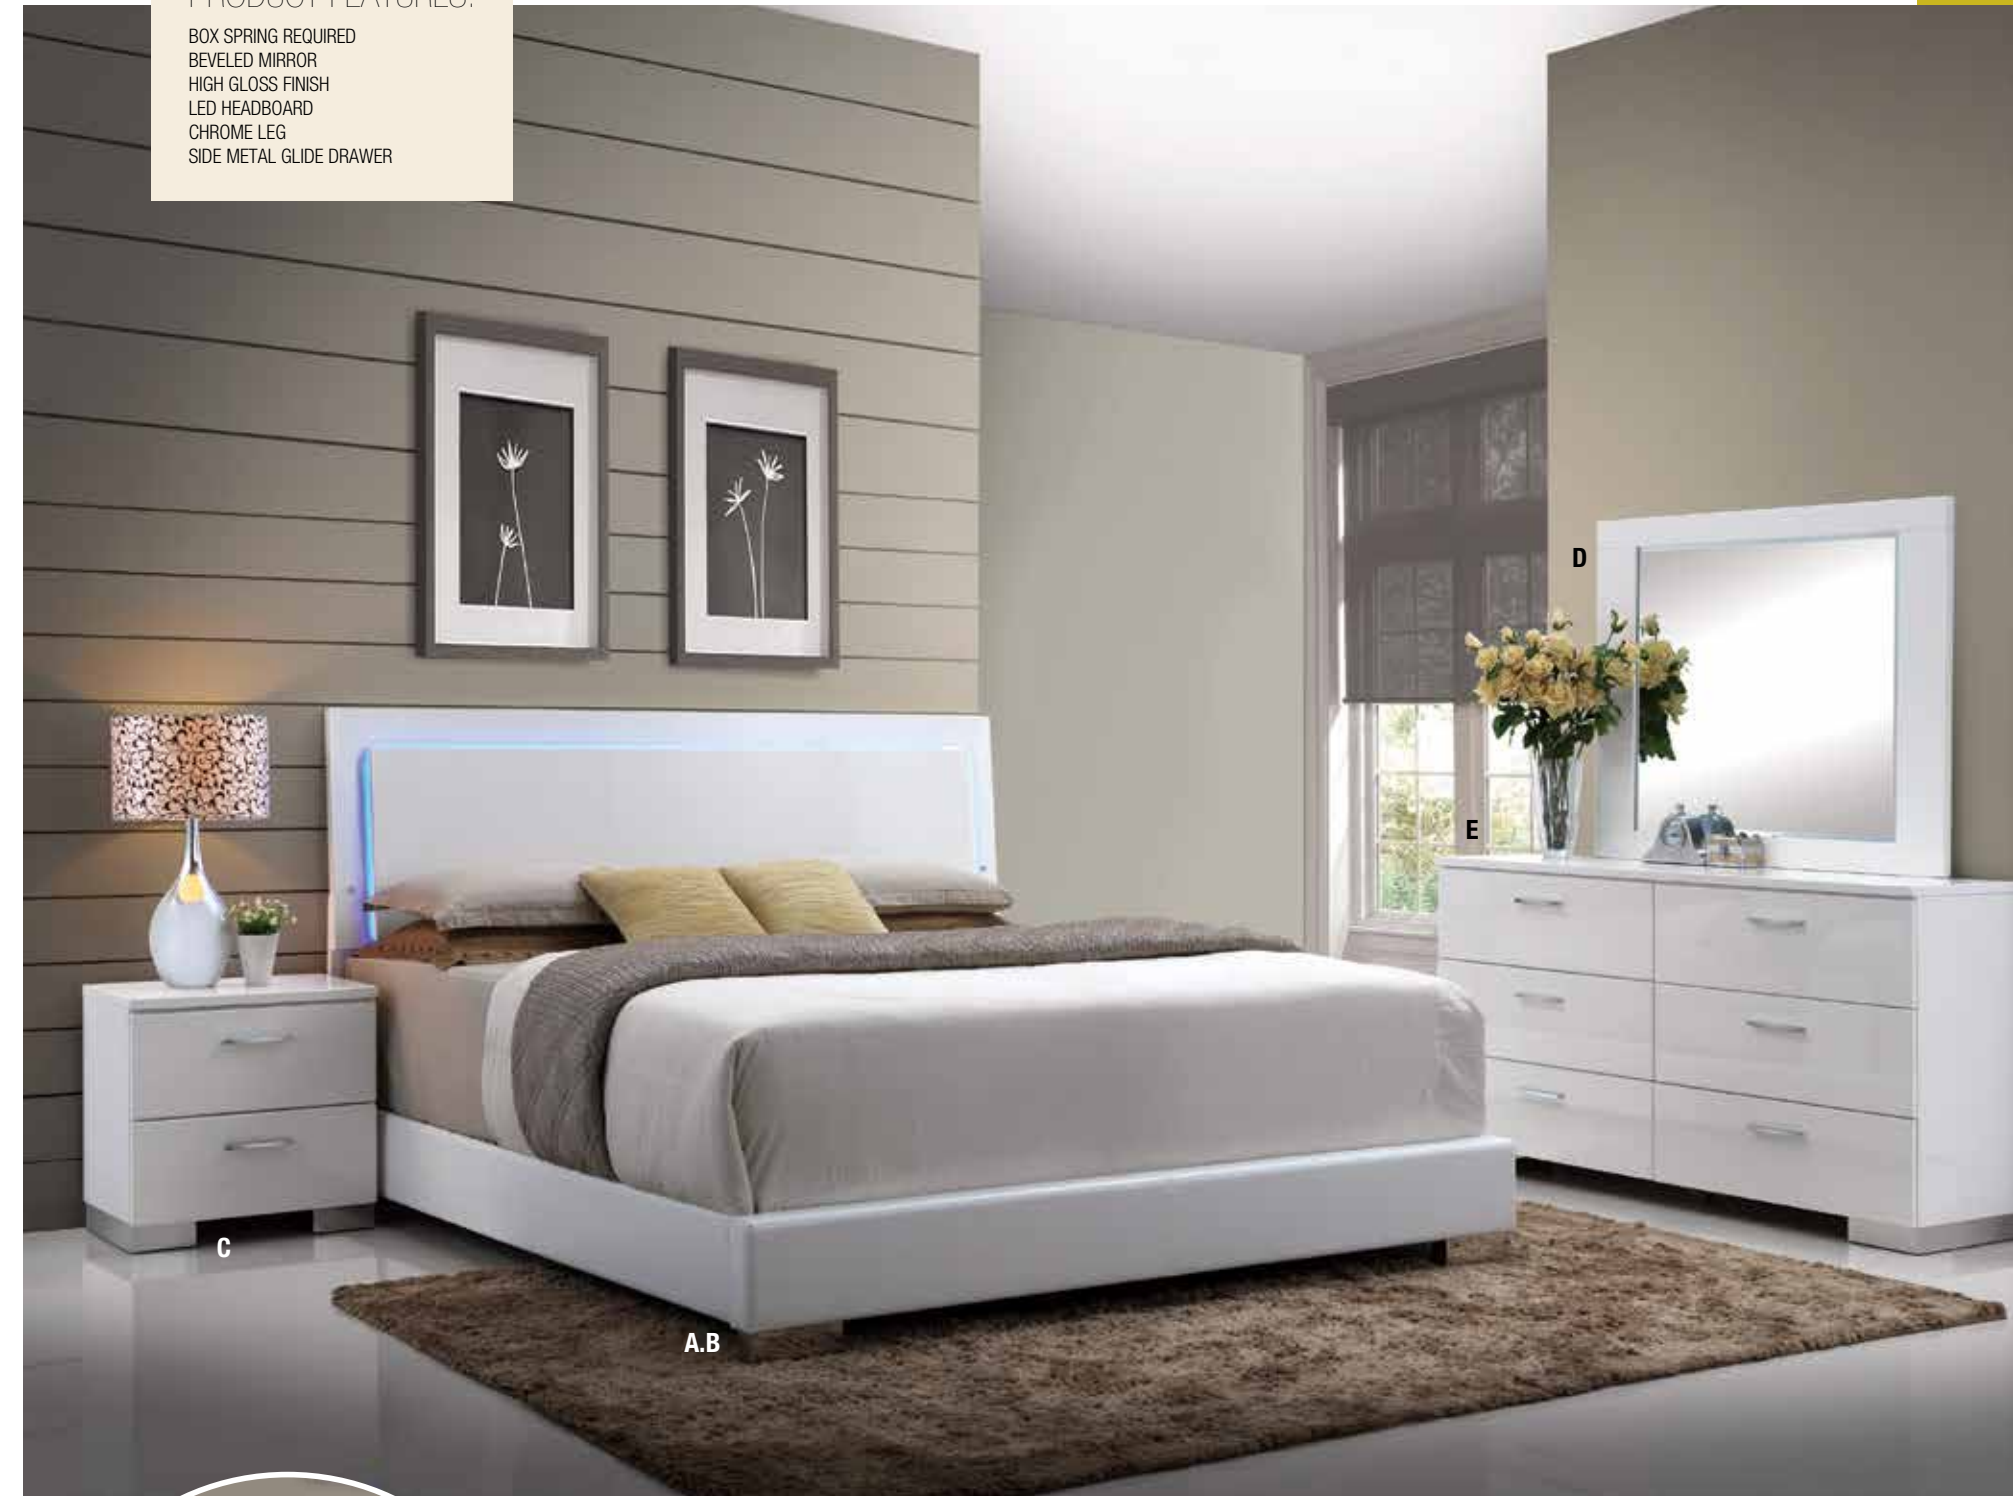

PRODUCT FEATURES:
BOX SPRING REQUIRED
BEVELED MIRROR
HIGH GLOSS FINISH
LED HEADBOARD
CHROME LEG
SIDE METAL GLIDE DRAWER