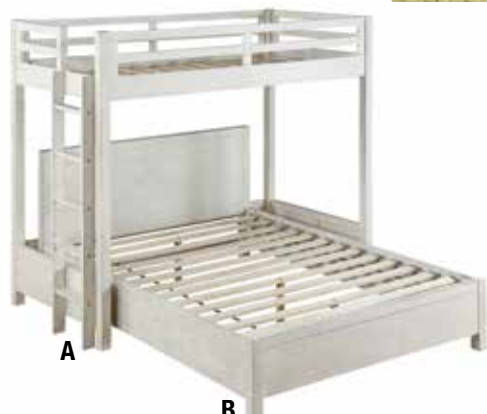

PRODUCT FEATURES:

- SUPPORTED SLATS: 14 LOFT & 14 QUEEN BED
- FIXED LADDER
- MATTRESS NOT INCLUDED
- 3/4 EXTENSION GLIDE DRAWER
- ENGLISH FRONT & BACK DOVETAIL DRAWER
- METAL SIDE GLIDE DRAWER
- FELTLINED TOP DRAWER

new

Celerina

WEATHERED WHITE FINISH

The Celerina collection is great for smaller bedrooms. The loft bed provides space for sleeping, whilst the open bottom can be used for play, study, or as extra storage. The optional queen bed fits underneath the loft bed, ideal for not taking up additional space in your bedroom. Add storage with the matching chest. The ample drawers offer plenty of room for all your things. The white finish will blend in seamlessly with existing decor and furniture.

- A. **BD00616** TWIN LOFT BED, 80"L x 41"W x 73"H
- B. **BD00615Q** QUEEN BED, 87"L x 63"W x 40"H
- C. **BD00617** CHEST, 42"L x 20"W x 36"H

C

A

B

PRODUCT FEATURES:

- SUPPORT SLATS: 14 TOP & 14 BOTTOM
- FIXED LADDER
- MATTRESS NOT INCLUDED

new

BD00612

- A. **TWIN/TWIN BUNK BED**
  78"L x 41"W x 75"H

A

Cedro

WEATHERED WHITE FINISH

This bunk bed strikes a classic silhouette with vertically slatted guardrails. Each bed features a slat system (14+14) to accommodate your preferred mattresses (not included) without the need for bulky box springs or bunkie boards. The low-profile bottom bunk allows for more space between bunks, no more bumping heads when getting up. The bed is finished in a weathered white for a rustic look.