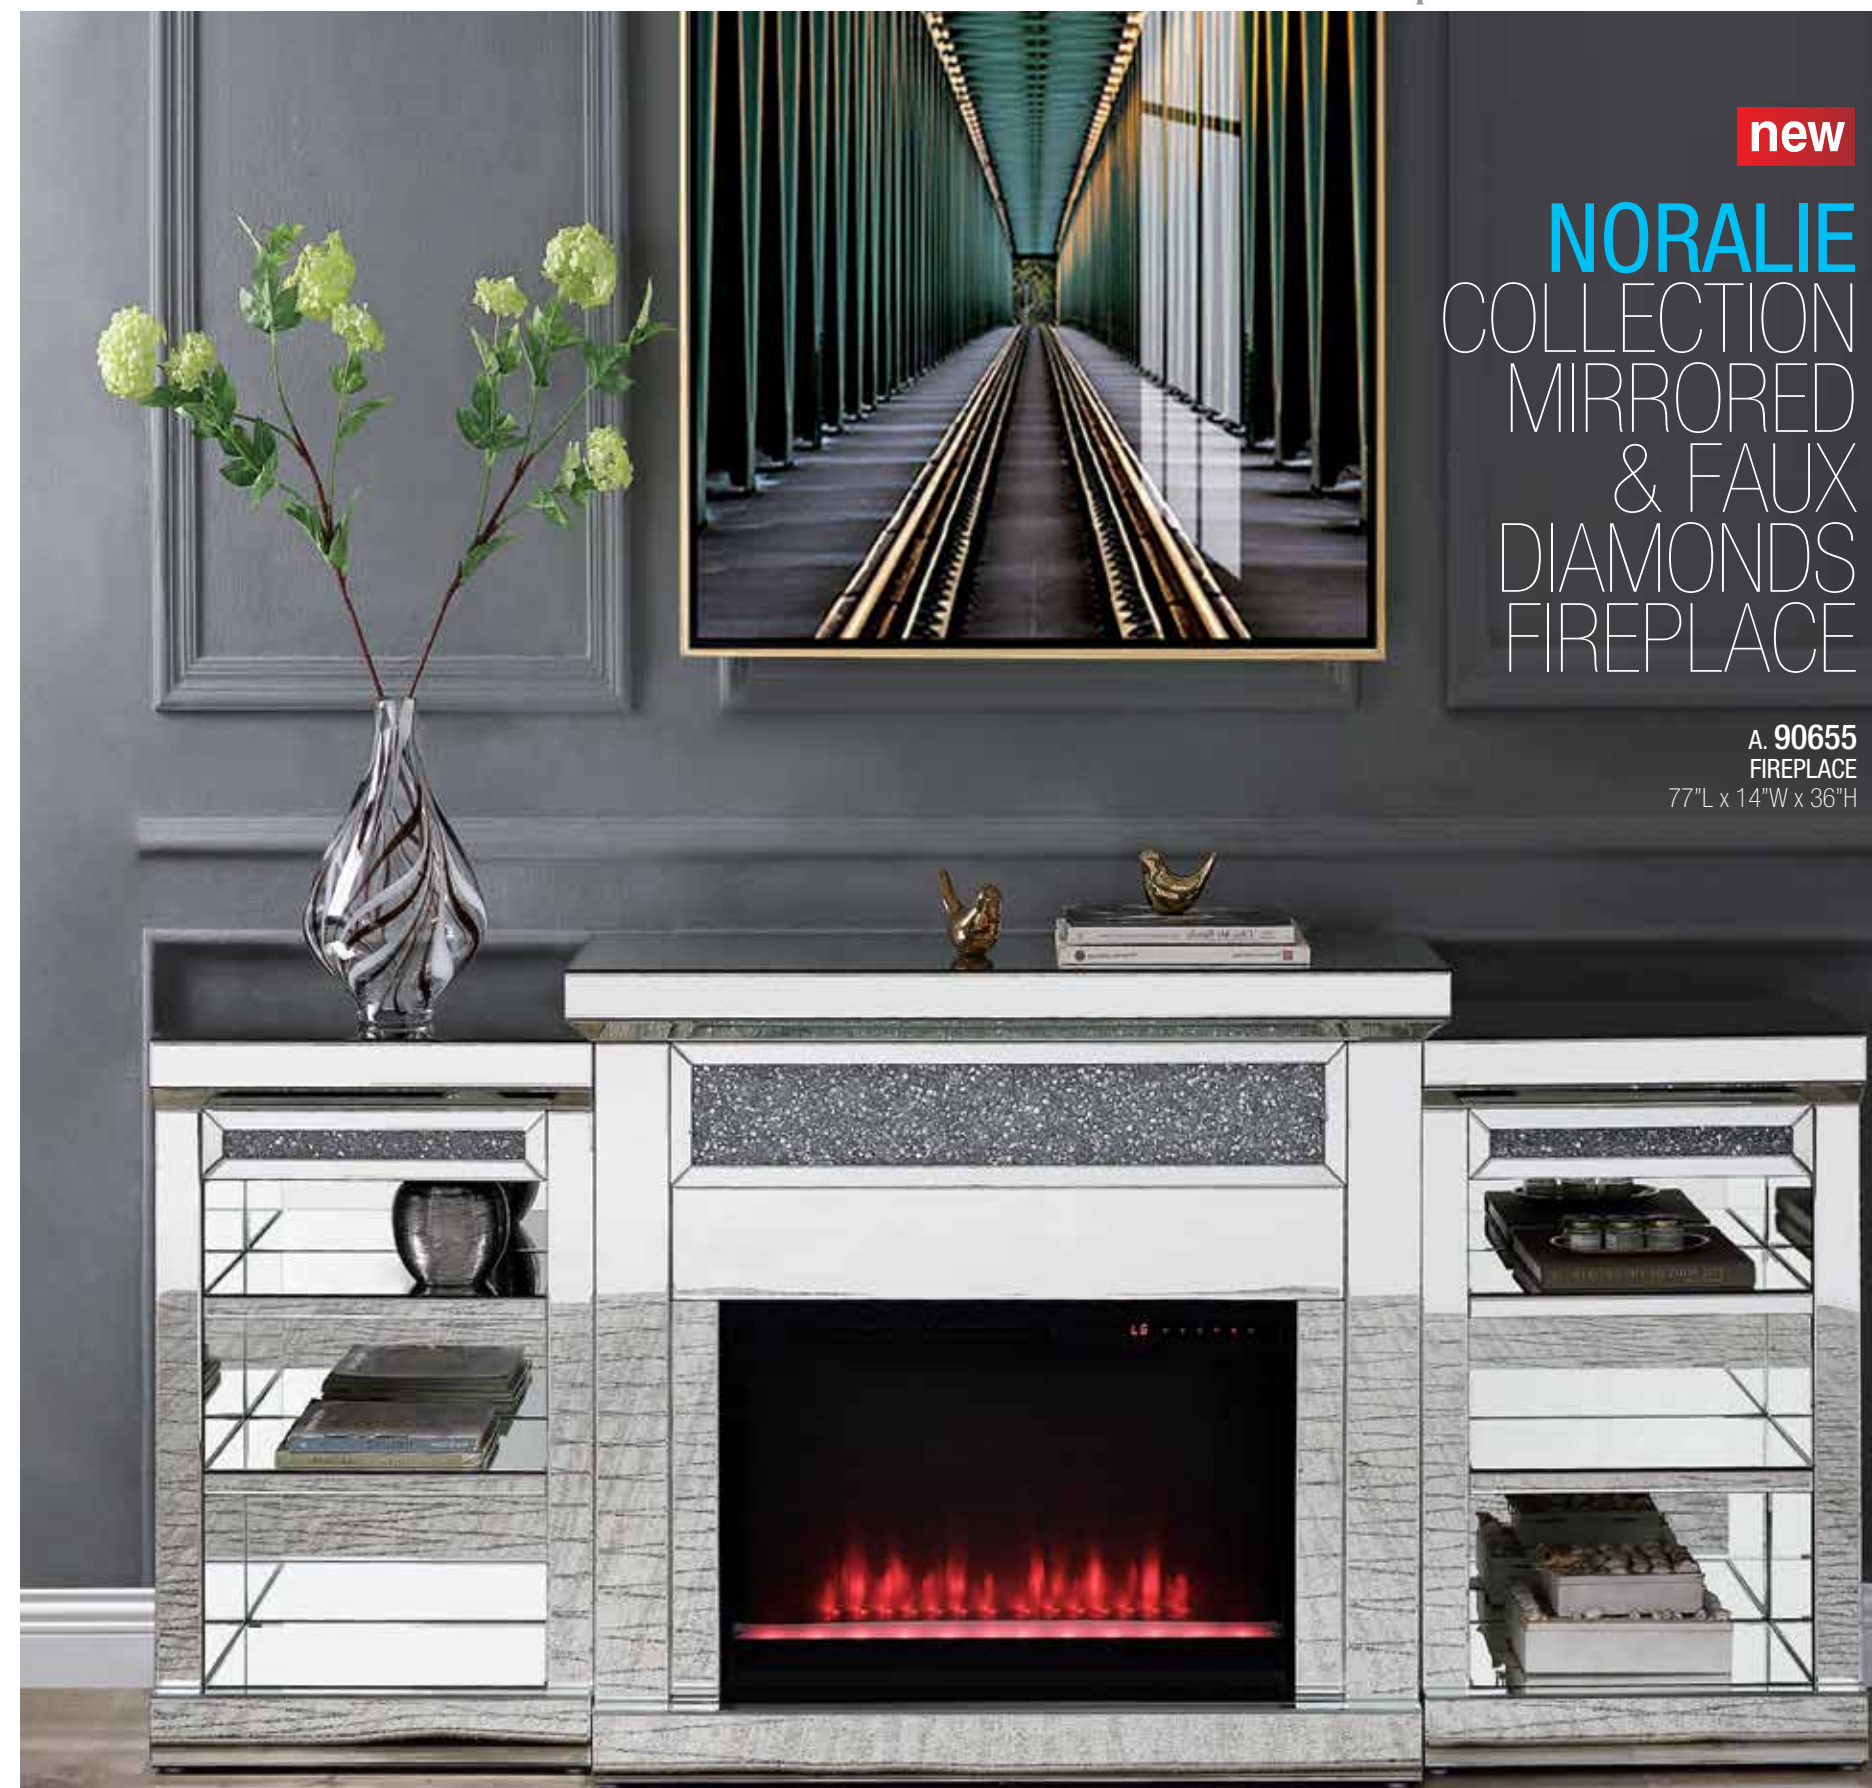

NORALIE COLLECTION MIRRORED & FAUX DIAMONDS FIREPLACE

A. 90655
FIREPLACE
77"L x 14"W x 36"H