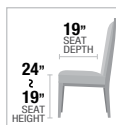

- A. **92280** EXECUTIVE WRITING DESK, 72"L x 35"W x 32"H
- B. **92282** EXECUTIVE OFFICE CHAIR w/SWIVEL, 48"H
- C. **92284** COMPUTER DESK & HUTCH, 76"L x 21"W x 92"H

- A. **92275** EXECUTIVE WRITING DESK, 72"L x 35"W x 32"H
- B. **92277** EXECUTIVE OFFICE CHAIR w/SWIVEL, 48"H
- C. **92278** COMPUTER DESK & HUTCH, 76"L x 21"W x 92"H