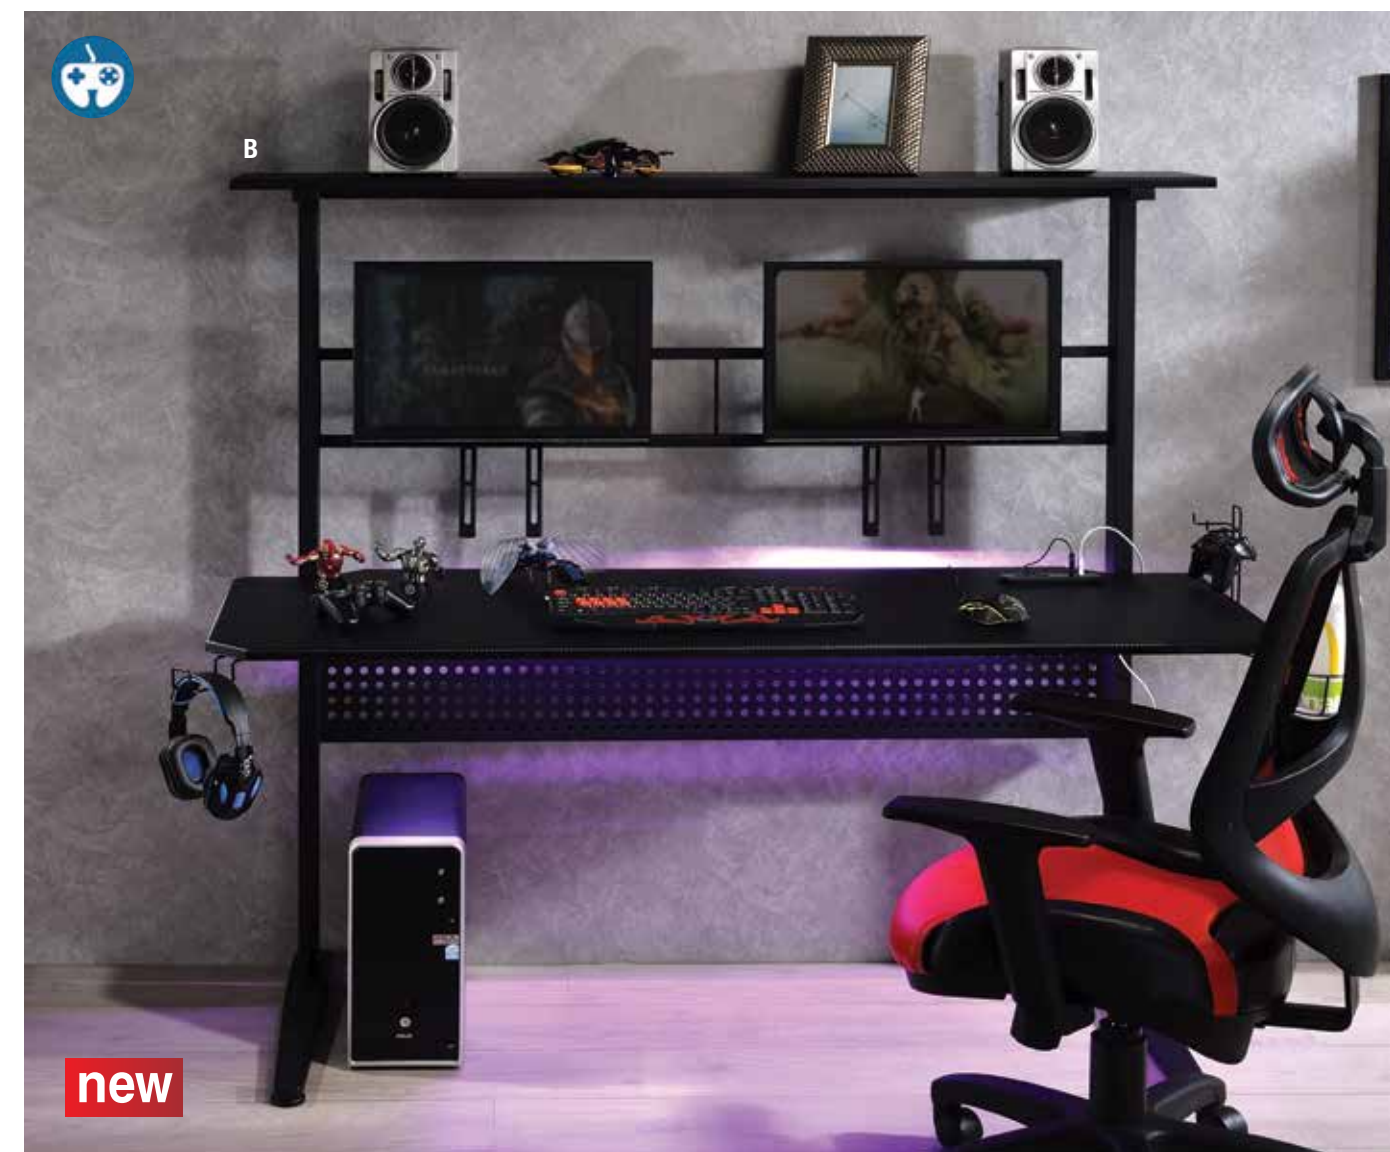

Canzi
BLACK FINISH

B. **93130** GAMING TABLE
w/USB PORT
59"L x 25"W x 58"H