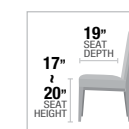

Gorsedd

ANTIQUE WHITE FINISH

Acme's exclusive Gorsedd Collection now includes gorgeous new office furniture! The Gorsedd executive desk features seven drawers and hidden cord management to keep you organized. The adjustable height swivel chair features a padded backrest accented with button-tufting. Storage options include a file cabinet with full-extension drawers for important documents, and a library style bookcase that includes a hutch with embedded light function. Each piece in this brilliant office set features elegant Queen Anne legs and beautiful raised scrolled-floral molding enhanced by antique brush effect.