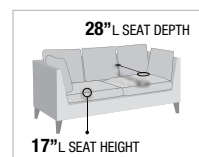

Salena

BEIGE FABRIC & GRAY WICKER

Modern classic styling paired with glamorous elements creates a unique addition to outdoor area in the Salena collection. Beige fabric features subtle texture with a gray wicker outer body cloth providing visual interest. It comes with accent pillows that further the transitional styling to complete the look.