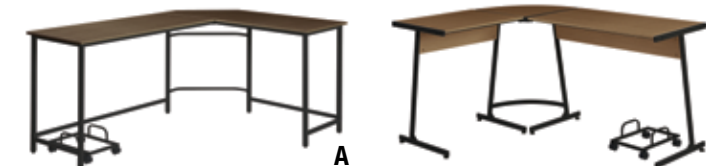

Dazenus

WHITE FINISH
A. **OF00050**
COMPUTER DESK, 62"L x 47"W x 28"H

BLACK FINISH
B. **OF00049**
COMPUTER DESK, 62"L x 47"W x 28"H

CLEAR GLASS & WHITE FINISH
C. **OF00048**
COMPUTER DESK, 62"L x 47"W x 28"H

BLACK GLASS & BLACK FINISH
D. **OF00046**
COMPUTER DESK, 62"L x 47"W x 28"H

CLEAR GLASS & SILVER FINISH
E. **OF00047**
COMPUTER DESK, 62"L x 47"W x 28"H