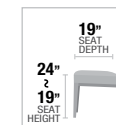

- A. **92280** EXECUTIVE WRITING DESK, 72"L x 35"W x 32"H
- B. **92282** EXECUTIVE OFFICE CHAIR w/SWIVEL, 48"H
- C. **92284** COMPUTER DESK & HUTCH, 76"L x 21"W x 92"H

- A. **92275** EXECUTIVE WRITING DESK, 72"L x 35"W x 32"H
- B. **92277** EXECUTIVE OFFICE CHAIR w/SWIVEL, 48"H
- C. **92278** COMPUTER DESK & HUTCH, 76"L x 21"W x 92"H