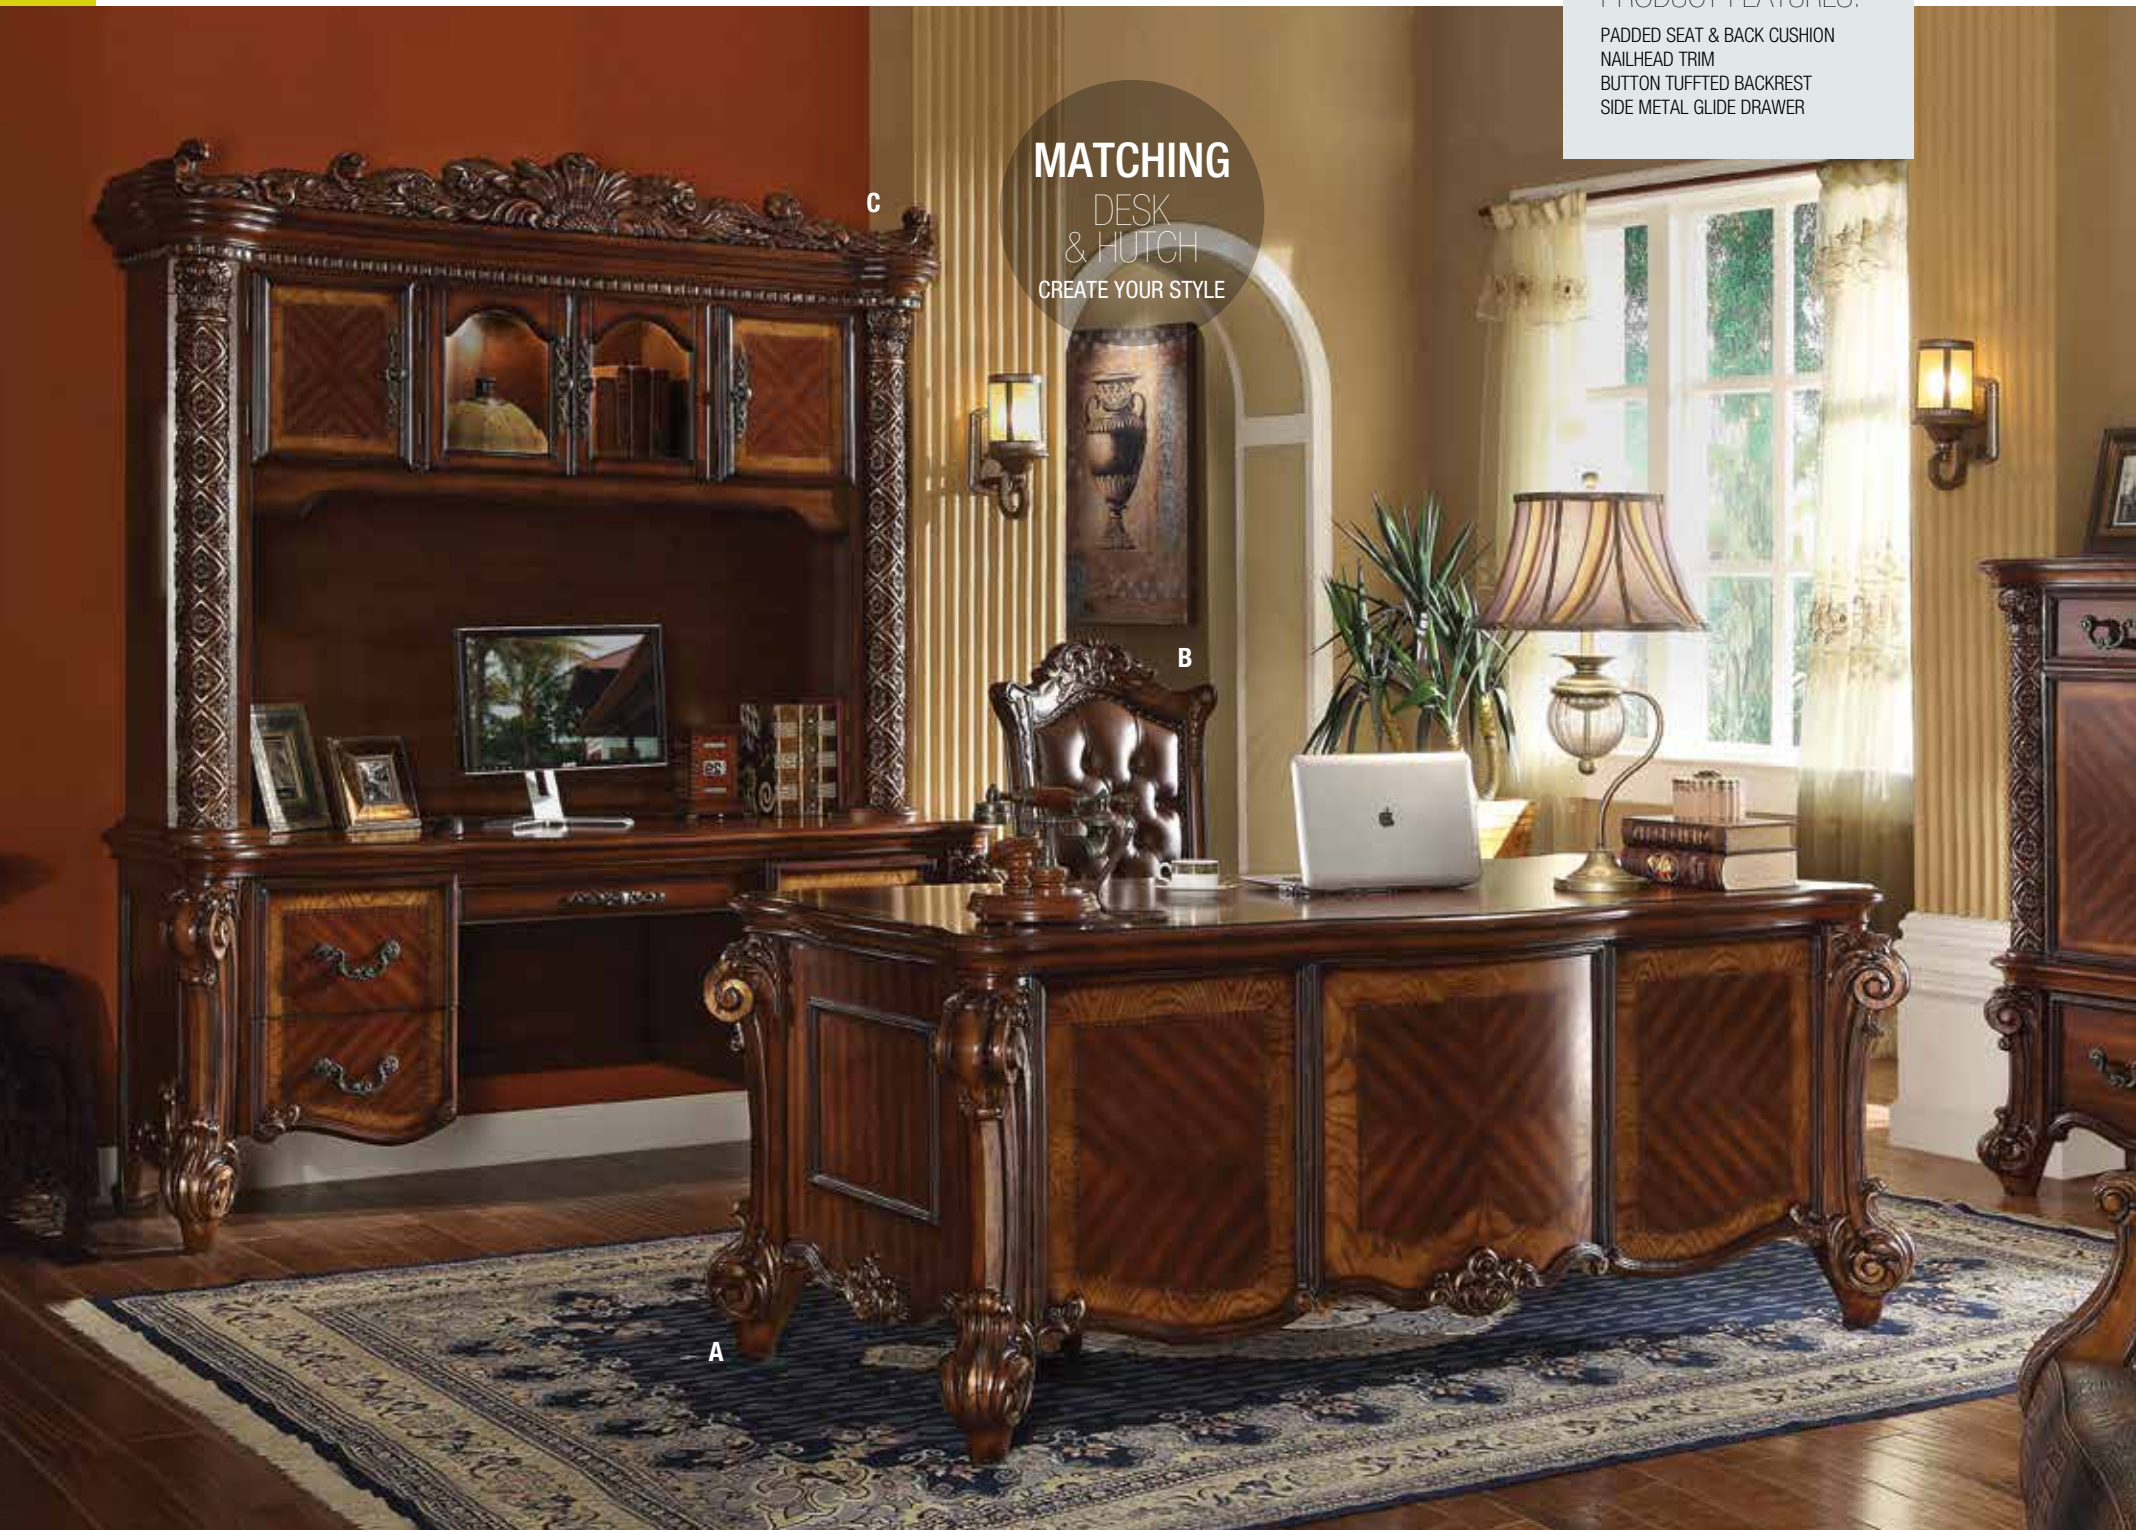

- A. **92280** EXECUTIVE WRITING DESK, 72"L x 35"W x 32"H
- B. **92282** EXECUTIVE OFFICE CHAIR w/SWIVEL, 48"H
- C. **92284** COMPUTER DESK & HUTCH, 76"L x 21"W x 92"H

- A. **92275** EXECUTIVE WRITING DESK, 72"L x 35"W x 32"H
- B. **92277** EXECUTIVE OFFICE CHAIR w/SWIVEL, 48"H
- C. **92278** COMPUTER DESK & HUTCH, 76"L x 21"W x 92"H

# Versailles

VINTAGE GRAY PU & BONE WHITE FINISH

The Versailles office set was inspired by old European design. This collection features carved scrollwork accent with antique hand-brushed finish. The accent pieces crafted in wood with bone white finish and also included regal features such as ample storage and silver finish hardware. This office set will give you a royal sensation in your study.