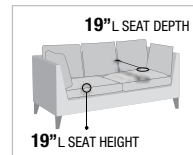

**A. OT01092 PATIO SECTIONAL & COCKTAIL TABLE w/STORAGE**

- SECTIONAL SOFA, 87"L x 83"D x 27"H
- SOFA, 87"L x 32"D x 27"H
- ARMLESS CHAIR, 24"L x 32"D x 27"H
- OTTOMAN, 30"L x 30"D x 13"H
- COCKTAIL TABLE, 27"L x 27"W x 17"H