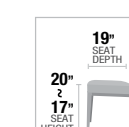

Brancaster

RETRO BROWN TOP GRAIN LEATHER & ALUMINUM

The Brancaster aluminum desk's modern look and industrial styling include retro brown top grain leather top, aluminum over plywood construction, and exposed rivets that form a patchwork over the frame. A brilliant addition to your workspace, this desk features a generous working area, a unique, angled shape, and a top shelf with two open compartments.