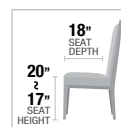

- A. **92857** WRITING DESK, 72"L x 32"W x 40"H
- B. **92568** EXECUTIVE OFFICE CHAIR, 22"L x 26"D x 35" ~ 38"H
  Vintage Chocolate Top Grain Leather
- C. **92569** EXECUTIVE OFFICE CHAIR, 22"L x 26"D x 35" ~ 38"H
  Onyx Black Top Grain Leather