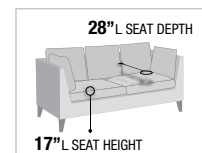

A. 45010 PATIO SECTIONAL & TWO OTTOMANS w/2 PILLOWS

SOFA, 82"L x 36"D x 30"H
OTTOMAN CONVERTIBLE, 28"L x 24"D x 17"H