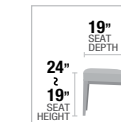

**A. 92820** EXECUTIVE WRITING DESK, 72"L x 35"W x 32"H

**B. 92822** EXECUTIVE OFFICE CHAIR w/SWIVEL, 48"H

**C. 92824** COMPUTER DESK & HUTCH, 76"L x 21"W x 92"H

PRODUCT FEATURES:  
 PADDED SEAT & BACK CUSHION  
 NAILHEAD TRIM  
 BUTTON TUFTED BACKREST  
 SIDE METAL GLIDE DRAWER  
 FELT LINED DRAWER