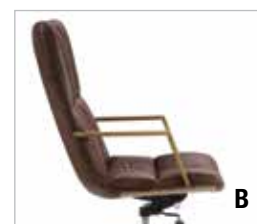

# TOP GRAIN LEATHER OFFICE CHAIR

- A. **93173 ECLARN MARS TOP GRAIN LEATHER OFFICE CHAIR**, 25"L x 25"D x 35" ~ 39"H
- B. **92494 ROLENTO ESPRESSO TOP GRAIN LEATHER OFFICE CHAIR**, 25"L x 29"D x 41" ~ 44"H
- C. **92499 AMBLER SADDLE BROWN TOP GRAIN LEATHER OFFICE CHAIR**, 25"L x 24"D x 32" ~ 35"H