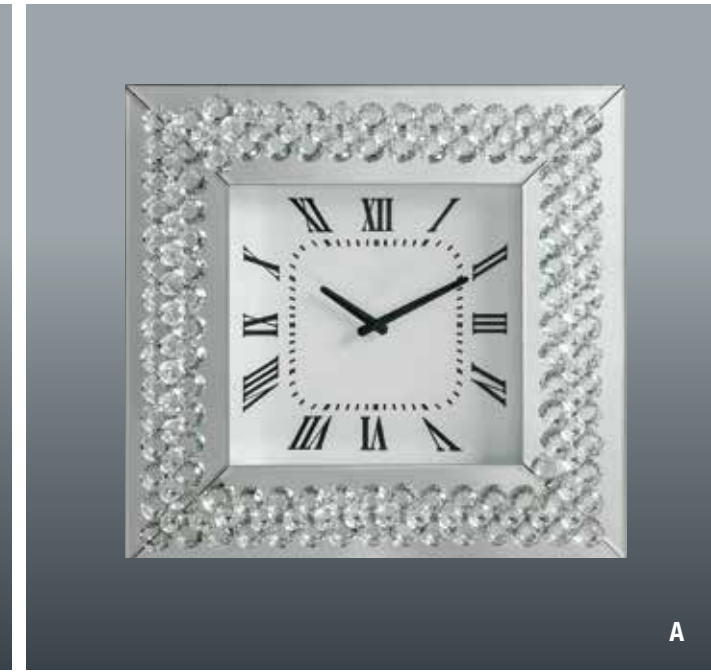

D

GLAM MIRRORED CLOCK

- A. **97724 NORALIE WALL CLOCK**, 31" Dia, Beveled Mirror & Faux Diamond
- B. **97397 DOMINIC WALL CLOCK**, 20"L x 20"H, Beveled Mirror Trim
- C. **97405 BOFFA WALL CLOCK**, 20" Dia, Beveled Mirror & Geometric Pattern Trim
- D. **97611 KACHINA WALL CLOCK**, 39" Dia, Mirrored & Faux Gem
- E. **97613 NORALIE WALL CLOCK**, 20"L x 20"H, Beveled Mirror & Faux Diamond
- F. **97046 DOMINIC WALL CLOCK**, 20" Dia, Beveled Mirror Trim

GLAM MIRRORED CLOCK

- A. **97044 HESSA WALL CLOCK**, 20"L x 20"H, Beveled Mirror & Faux Rhinestone
- B. **97043 HESSA WALL CLOCK**, 20" Dia, Beveled Mirror & Faux Rhinestone
- C. **97394 NYSA WALL CLOCK**, 20"L x 20"H, Beveled Mirror & Faux Crystal
- D. **97045 NYSA WALL CLOCK**, 20" Dia, Beveled Mirror & Faux Crystal
- E. **97396 ORNAT WALL CLOCK**, 20"L x 20"H, Beveled Mirror & Faux Square Diamond
- F. **97395 NORALIE WALL CLOCK**, 20"L x 20"H, Beveled Mirror & Faux Diamond